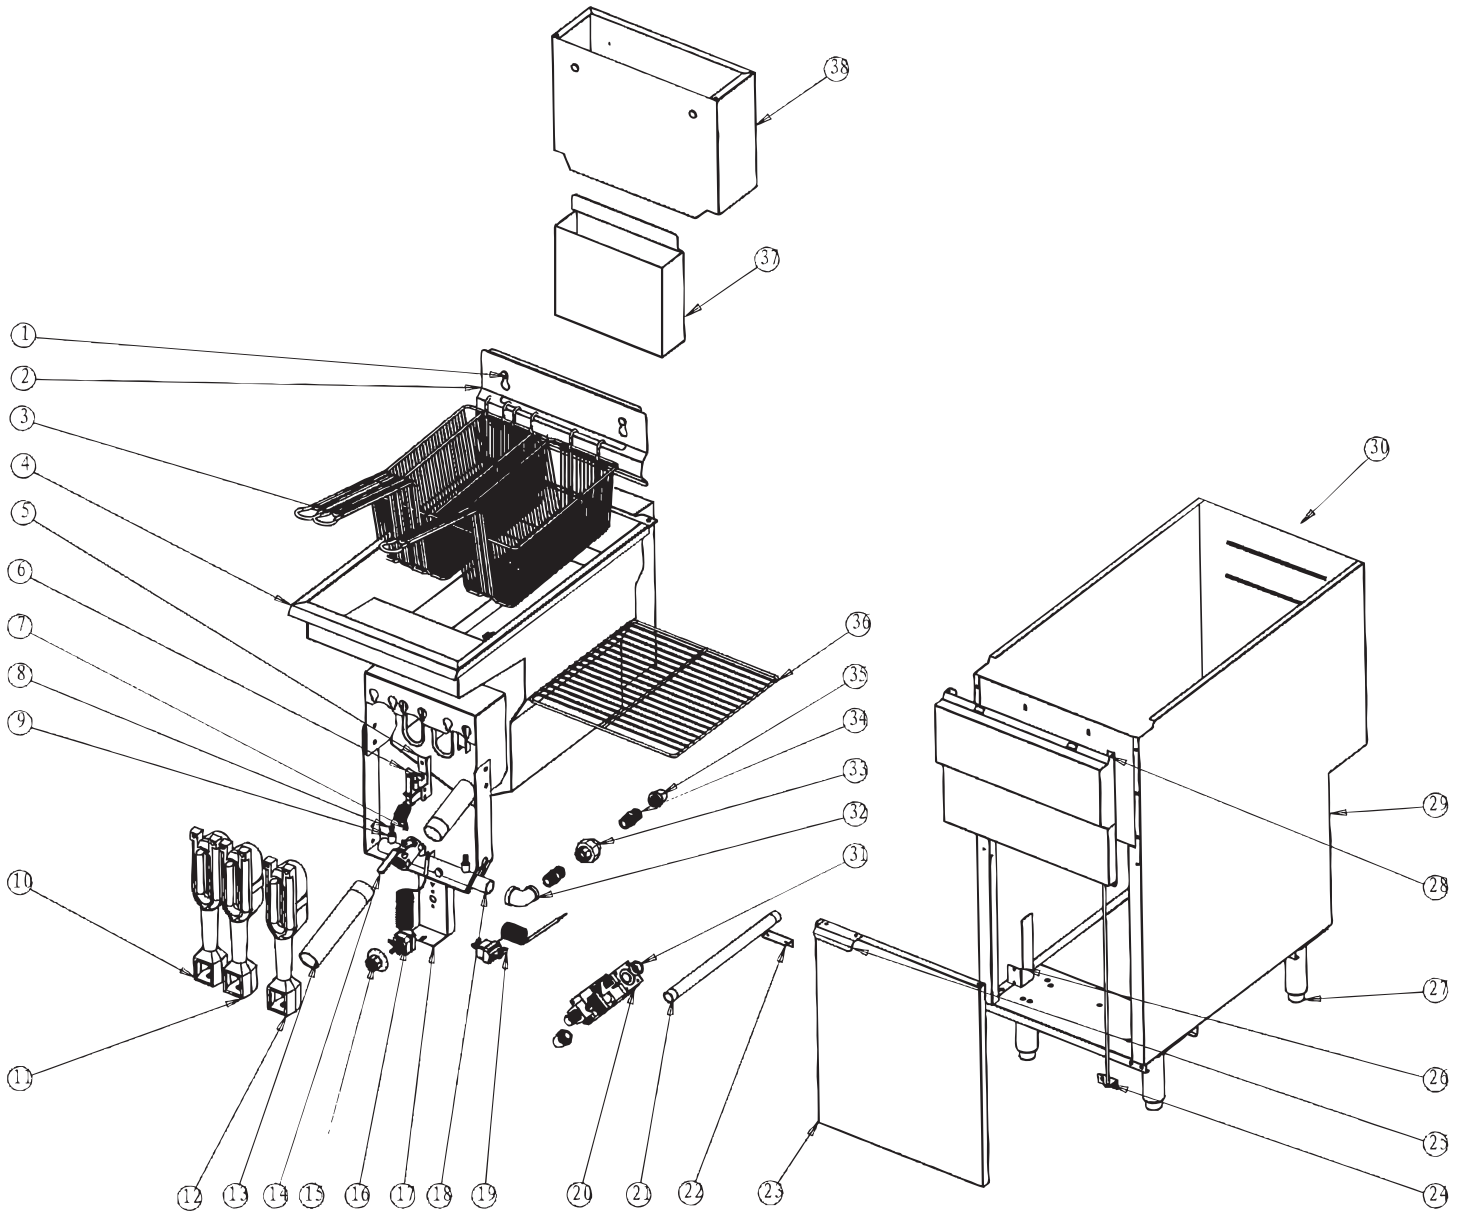

Parts Breakdown

Model CE-CN-0023-FN 44225

Parts Breakdown

Model CE-CN-0023-FN 44225

Item No.	Description	Position	Item No.	Description	Position	Item No.	Description	Position
64511	Basket Hanger Locking Screw for 44225	1	64521	Burner (Holes on Both Sides) for 44225	11	64523	Drain Extension for 44225	26
64512	Basket Hanger for 44225	2	64522	Burner (Hole on the Left) for 44225	12	64537	Adjustable Foot for 44225	27
66616	Basket for 44225	3	64523	Drain Extension for 44225	13	64541	Adaptor for 44225	31
66617	Tank Assembly for 44225	4	66620	Oil Drain Valve for 44225	14	64542	Adaptor for 44225	32
66618	Pilot Connecting Plate for 44225	5	66621	Thermostat Knob for 44225	15	64543	Union Connector for 44225	33
64516	Pilot NG for 44225	6	64526	Thermostat for 44225	16	64544	Straight Pipe with Male Thread for 44225	34
64517	Thermal Pile for 44225	7	64528	Venturi Pipe for 44225	18	64545	Connector for 44225	35
66619	Nozzle for 44225	8	64529	Hi Limit for 44225	19	66681	Supporting Grid for 44225	36
64519	Nozzle Base for 44225	9	66679	Gas Safety Valve NG for 44225	20			
64520	Burner (Hole on the Right) for 44225	10	66680	Inlet Pipe for 44225	21			