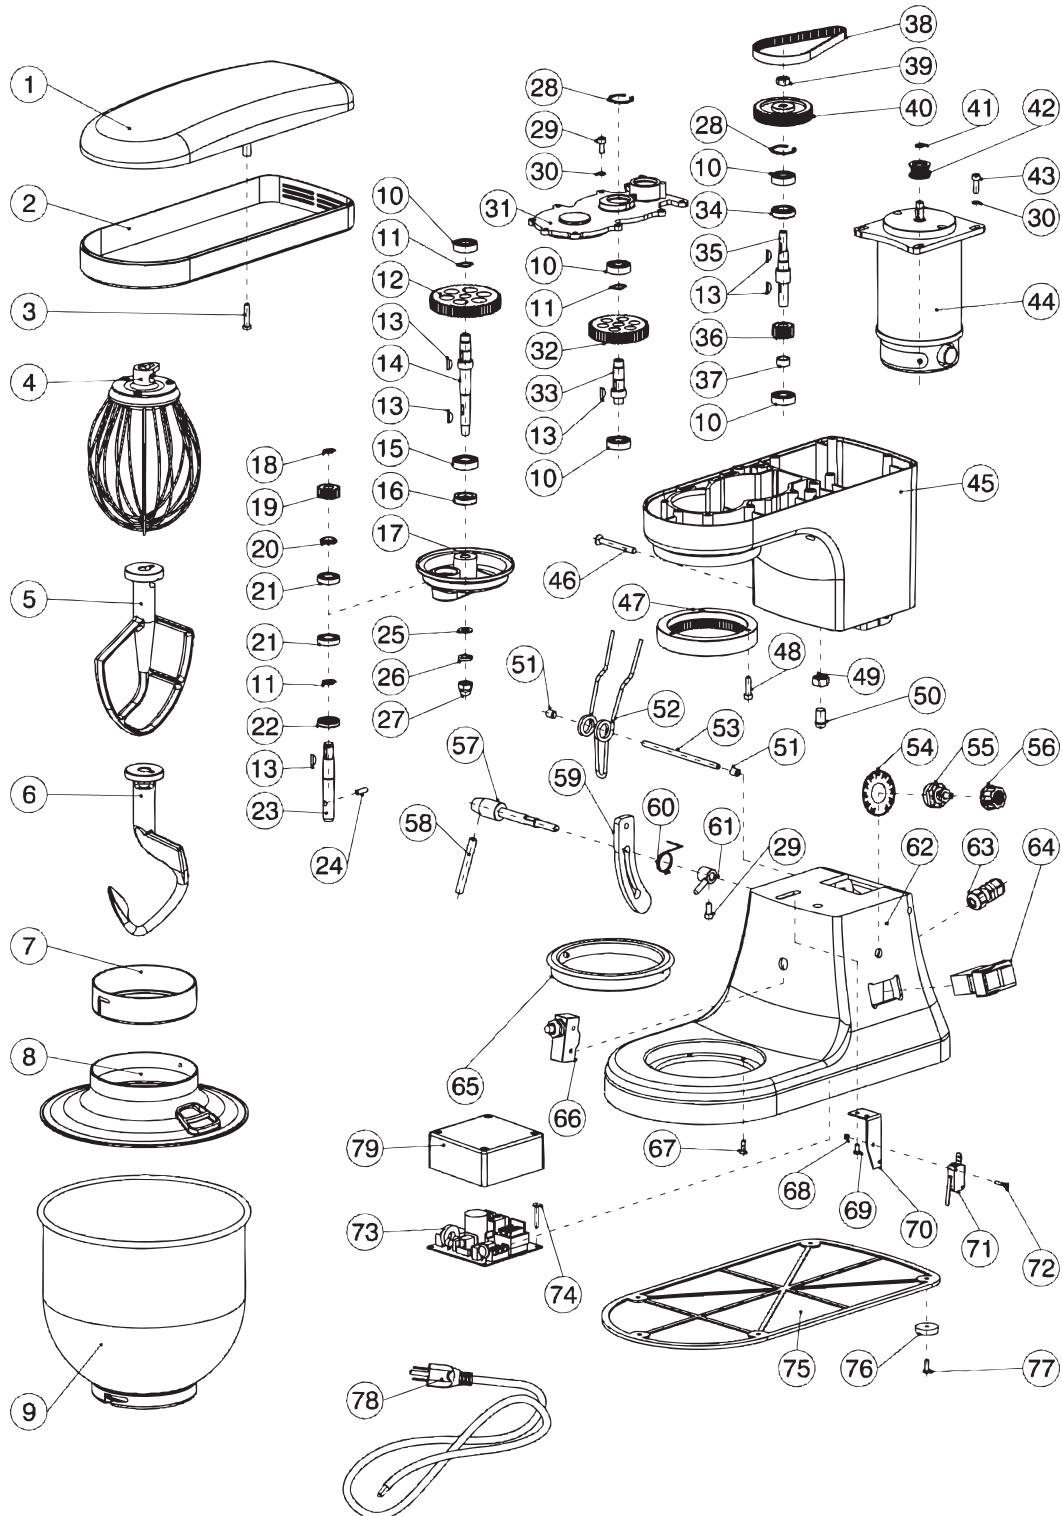

Parts Breakdown

Model MX-CN-0007-HW 44306

Parts Breakdown

Model MX-CN-0007-HW 44306

Item No.	Description	Position	Item No.	Description	Position	Item No.	Description	Position
67126	White Cover for 44306	1	67153	Circlip for Hole for 44306	28	67180	Switch Base for 44306	55
67127	Band for 44306	2	67154	Screw for 44306	29	67181	Speed Control for 44306	56
67128	Screw for 44306	3	67155	Spring Washer for 44306	30	67182	Handle Spindle for 44306	57
67129	Wire Whip for 44306	4	67156	Support Cover for 44306	31	67183	Handle for 44306	58
67130	Flat Beater for 44306	5	67157	Gear for 44306	32	67184	Arc Slide Block for 44306	59
67131	Hook for 44306	6	67158	Gear Shaft for 44306	33	67185	Torsion Spring for 44306	60
67132	Metal Ring for 44306	7	67159	Oil Seal for 44306	34	67186	Support Sleeve for 44306	61
67133	Safety Guard for 44306	8	67160	Axle for 44306	35	67187	White Base for 44306	62
67134	Bowl for 44306	9	67161	Gear for Axle for 44306	36	67188	Waterproof Joint for 44306	63
67135	Deep Groove Ball Bearing for 44306	10	67162	Bushing for 44306	37	67189	Power Switch for 44306	64
67136	Circlip for Shaft for 44306	11	67163	Synchronous Belt for 44306	38	67190	Bowl Seat for 44306	65
67137	Gear for 44306	12	67164	Nut for 44306	39	67191	Travel Switch for 44306	66
67138	Woodruff Key for 44306	13	67165	Large Synchronous Pulley for 44306	40	67192	Screw for 44306	67
67139	Main Shaft for 44306	14	67166	Circlip for Shaft for 44306	41	67193	Nut for 44306	68
67140	Deep Groove Ball Bearing for 44306	15	67167	Small Synchronous Pulley for 44306	42	67194	Screw for 44306	69
67141	Oil Seal for 44306	16	67168	Screw for 44306	43	67195	Distance Switch Support for 44306	70
67142	White Operation Frame for 44306	17	67169	Motor (110V 60Hz) for 44306	44	67196	Distance Switch for 44306	71
67143	Circlip for Shaft for 44306	18	67170	White Rotating Base for 44306	45	67197	Screw for 44306	72
67144	Planet Gear for 44306	19	67171	Screw for 44306	46	67198	PCB for 44306	73
67145	Planet Gear Pad for 44306	20	67172	Inner Gear for 44306	47	67199	Screw for 44306	74
67146	Deep Groove Ball Bearing for 44306	21	67173	Screw for 44306	48	67200	Base Plate for 44306	75
67147	Oil Seal for 44306	22	67174	Nut for 44306	49	67201	Rubber Pads for 44306	76
67148	Planet Shaft for 44306	23	67175	Locating Pin for 44306	50	67202	Screw for 44306	77
67149	Pin for 44306	24	67176	Screw for 44306	51	67203	Plug for 44306	78
67150	Flat Washer for 44306	25	67177	Double Torsion Spring for 44306	52	67204	PCB Guard for 44306	79
67151	Spring Washer for 44306	26	67178	Rotating Shaft for 44306	53			
67152	Nut for 44306	27	67179	Speed Mark for 44306	54			