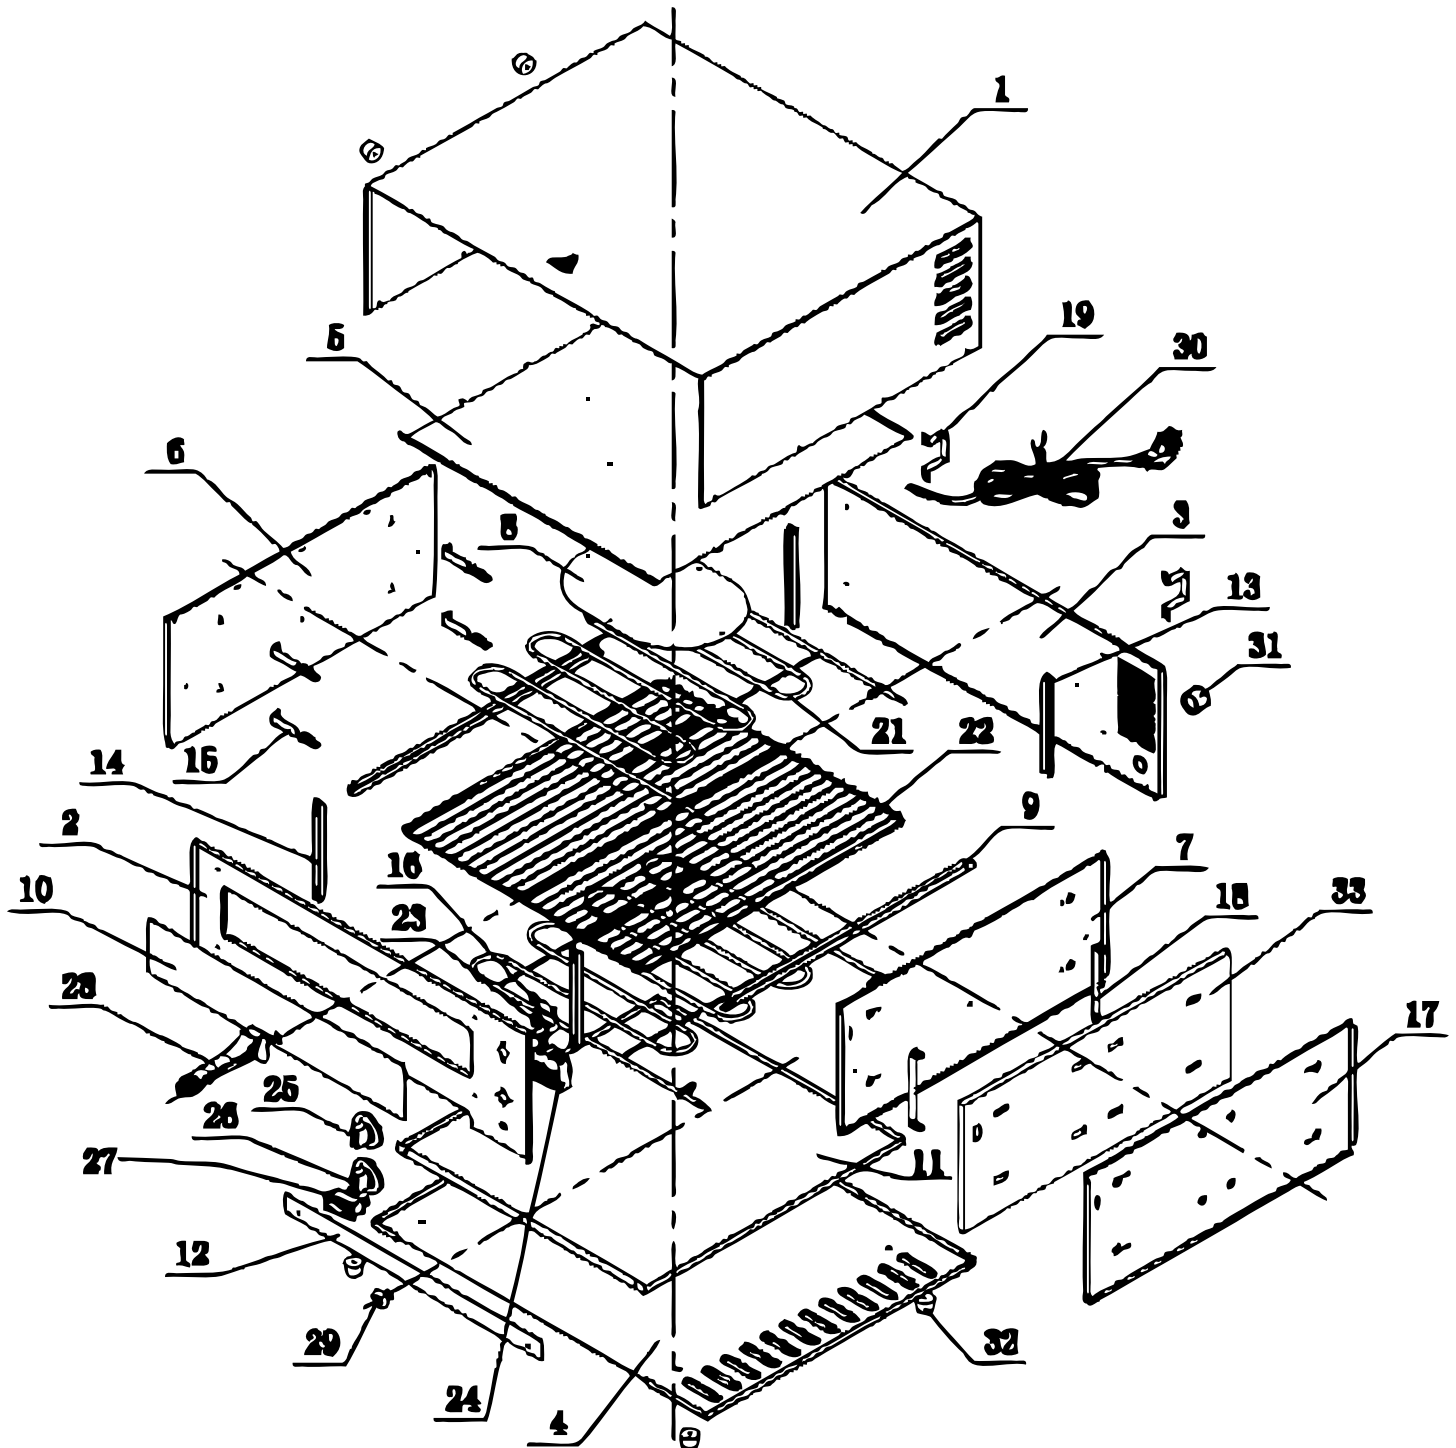

# Parts Breakdown

Model CE-CN-0016G 44309

# Parts Breakdown

## Model CE-CN-0016G 44309

Item No.	Description	Position	Item No.	Description	Position	Item No.	Description	Position
AN835	Shell for 44309	1	AN846	Crumb Tray Holding Plate for 44309	12	AN788	Timer for 44309	24
AN836	Front Panel for 44309	2	AN847	Back Slot for 44309	13	AN857	Thermostat Knob for 44309	25
AN837	Rear Board for 44309	3	AN848	Front Slot for 44309	14	AN858	Timer Knob for 44309	26
AN838	Bottom Board for 44309	4	AN849	Heating Element Supporter for 44309	15	61915	Switch for 44309	27
AN839	Interior Ceiling Plate for 44309	5	AN850	Conducting Strip for 44309	16	AN859	Handle Assembly for 44309	28
AN840	Interior Left Plate for 44309	6	AN851	Middle Plate for 44309	17	AN860	Crumb Tray Holder for 44309	29
AN841	Interior Right Plate for 44309	7	AN852	Middle Plate Fixture for 44309	18	AN861	Power Cord for 44309	30
AN842	Reflector Board for 44309	8	AN853	Space Holder for 44309	19	AN785	Power Cord for 44309	31
AN843	Food Tray Holder for 44309	9	AN854	Heating Element for 44309	21	AN830	Feet for 44309	32
AN844	Tray Holding Plate for 44309	10	AN855	Food Tray for 44309	22	AN862	Insulation for 44309	33
AN845	Crumb Tray for 44309	11	AN856	Thermostat for 44309	23	AN863	Internal Light Protector with Light for 44309	34, 35