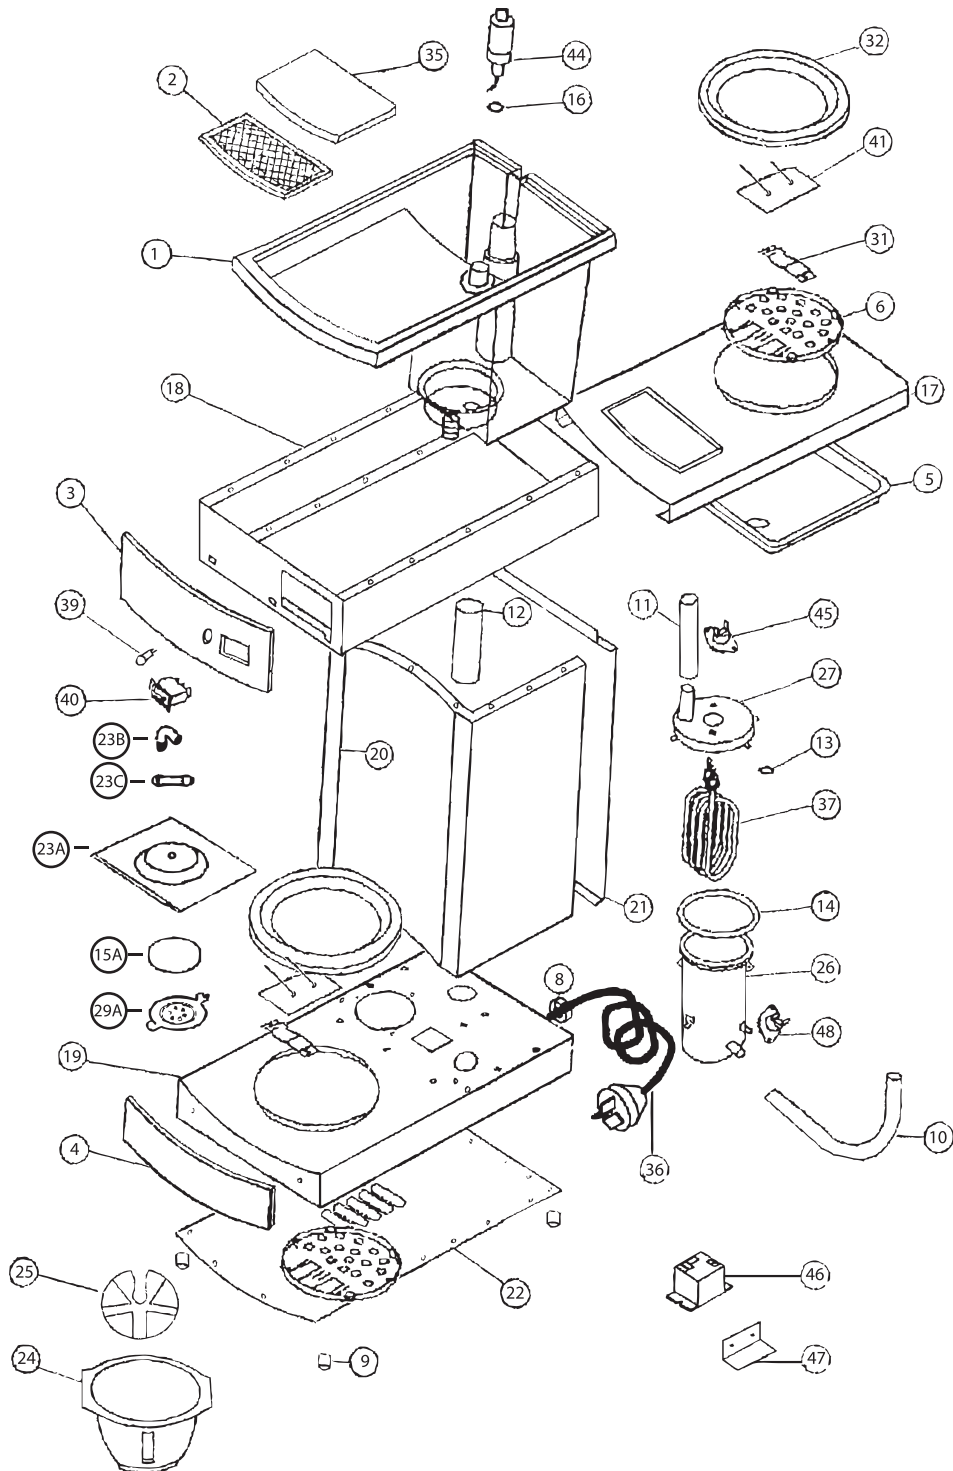

Parts Breakdown

Model **CM-CN-0002-D** 44313

Parts Breakdown

Model CM-CN-0002-D 44313

Item No.	Description	Position	Item No.	Description	Position	Item No.	Description	Position
67725	Reservoir for 44313	1	67741	Upper Cover for 44313	17	67756	Warming Plate for 44313	32
67726	Grill Reservoir for 44313	2	67742	Upper Frame for 44313	18	67757	Lid of Reservoir for 44313	35
67727	Indicate Panel for 44313	3	67743	Base Frame for 44313	19	67758	Power Cable and Cord for 44313	36
67728	Lower Panel for 44313	4	67744	Body Frame for 44313	20	67759	Heating Element for 44313	37
67729	Plastic Mist Partition for 44313	5	67745	Rear Frame for 44313	21	67760	Indication Lamp Red for 44313	39
67730	Stainless Steel Mist Partition for 44313	5	67746	Bottom Cover for 44313	22	68297	Indication Lamp Green for 44313	39
67731	Fever Partition for 44313	6	AJ483	Sprinkler Plate for 44313	23A	67761	Power Switch Twin for 44313	40
67772	Warming Plate Complete Set for 44313	6, 32, 41	AJ481	Sprinkler Water Out Tube for 44313	23B	67762	Power Switch Single for 44313	40
67732	Power Cable Protector (Wire Clip) for 44313	8	AJ482	Stainless Steel Connected Tube for 44313	23C	67763	Mica Warmer Plate 230V 80W for 44313	41
67733	Bottom Heel for 44313	9	67748	Stainless Steel Filter Pan for 44313	24	67764	Float Switch for 44313	44
67734	Silicon Pipe Water In for 44313	10	67771	Filter Pan and Spring Complete Set for 44313	24, 25	67765	Float Switch for Auto Serial for 44313	44
67736	Spillway Tube (Reservoir) for 44313	12	67749	New Spring for 44313	25	67766	Thermostat Auto 105 Degrees C for 44313	45
67737	Sealing Washer of Heater for 44313	13	67750	Boiler Tank for 44313	26	67767	Thermostat Manual 145 Degrees C for 44313	48
67770	Boiler Tank Complete Set for 44313	13, 14, 26, 27, 38, 48	67751	Lid Boiler for 44313	27	67768	Relay for 44313	46
67738	Sealing Washer of Boiler for 44313	14	AJ485	Sprinkler Cover (6 Holes) for 44313	29A	67769	Relay Holder for 44313	47
AJ484	Sealing Washer of Sprinkler for 44313	15A	67754	Support Frame for 44313	30			
67740	Sealing Washer of Float for 44313	16	67755	Mica Warmer Plate Holder for 44313	31			