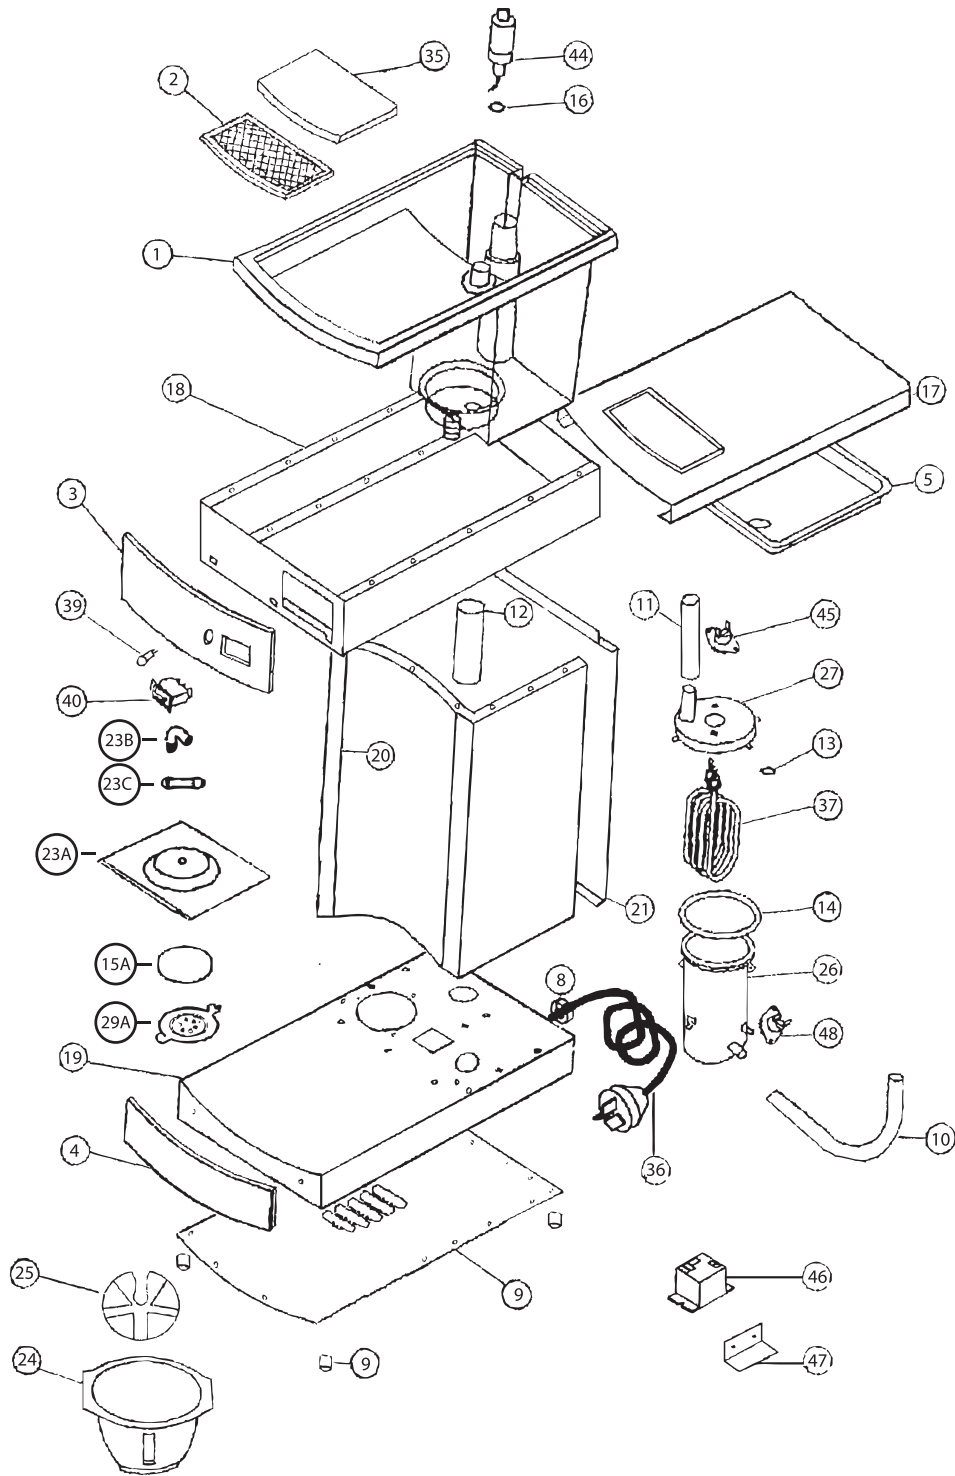

Parts Breakdown

Model **CM-CN-0002-A** 44314

Parts Breakdown

Model CM-CN-0002-A 44314

| Item No. | Description | Position | Item No. | Description | Position | Item No. | Description | Position |
|----------|---|------------------------|----------|--|----------|----------|---|----------|
| 67725 | Reservoir for 44314 | 1 | 67741 | Upper Cover for 44314 | 17 | 67754 | Support Frame for 44314 | 30 |
| 67726 | Grill Reservoir for 44314 | 2 | 67742 | Upper Frame for 44314 | 18 | 67757 | Lid of Reservoir for 44314 | 35 |
| 67727 | Indicate Panel for 44314 | 3 | 67743 | Base Frame for 44314 | 19 | 67758 | Power Cable and Cord for 44314 | 36 |
| 67728 | Lower Panel for 44314 | 4 | 67744 | Body Frame for 44314 | 20 | 67759 | Heating Element for 44314 | 37 |
| 67729 | Plastic Mist Partition for 44314 | 5 | 67745 | Rear Frame for 44314 | 21 | 67760 | Indication Lamp Red for 44314 | 39 |
| 67730 | Stainless Steel Mist Partition for 44314 | 5 | 67746 | Bottom Cover for 44314 | 22 | 68297 | Indication Lamp Green for 44314 | 39 |
| 67732 | Power Cable Protector (Wire Clip) for 44314 | 8 | AJ483 | Sprinkler Plate for 44314 | 23A | 67761 | Power Switch Twin for 44314 | 40 |
| 67733 | Bottom Heel for 44314 | 9 | AJ481 | Sprinkler Water Out Tube for 44314 | 23B | 67762 | Power Switch Single for 44314 | 40 |
| 67734 | Silicon Pipe Water In for 44314 | 10 | AJ482 | Stainless Steel Connected Tube for 44314 | 23C | 67764 | Float Switch for 44314 | 44 |
| 67736 | Spillway Tube (Reservoir) for 44314 | 12 | 67748 | Stainless Steel Filter Pan for 44314 | 24 | 67765 | Float Switch for Auto Serial for 44314 | 44 |
| 67737 | Sealing Washer of Heater for 44314 | 13 | 67771 | Filter Pan and Spring Complete Set for 44314 | 24, 25 | 67766 | Thermostat Auto 105 Degrees C for 44314 | 45 |
| 67770 | Boiler Tank Complete Set for 44314 | 13, 14, 26, 27, 38, 48 | 67749 | New Spring for 44314 | 25 | 67767 | Thermostat Manual 145 Degrees C for 44314 | 48 |
| 67738 | Sealing Washer of Boiler for 44314 | 14 | 67750 | Boiler Tank for 44314 | 26 | 67768 | Relay for 44314 | 46 |
| AJ484 | Sealing Washer of Sprinkler for 44314 | 15A | 67751 | Lid Boiler for 44314 | 27 | 67769 | Relay Holder for 44314 | 47 |
| 67740 | Sealing Washer of Float for 44314 | 16 | AJ485 | Sprinkler Cover (6 Holes) for 44314 | 29A | | | |