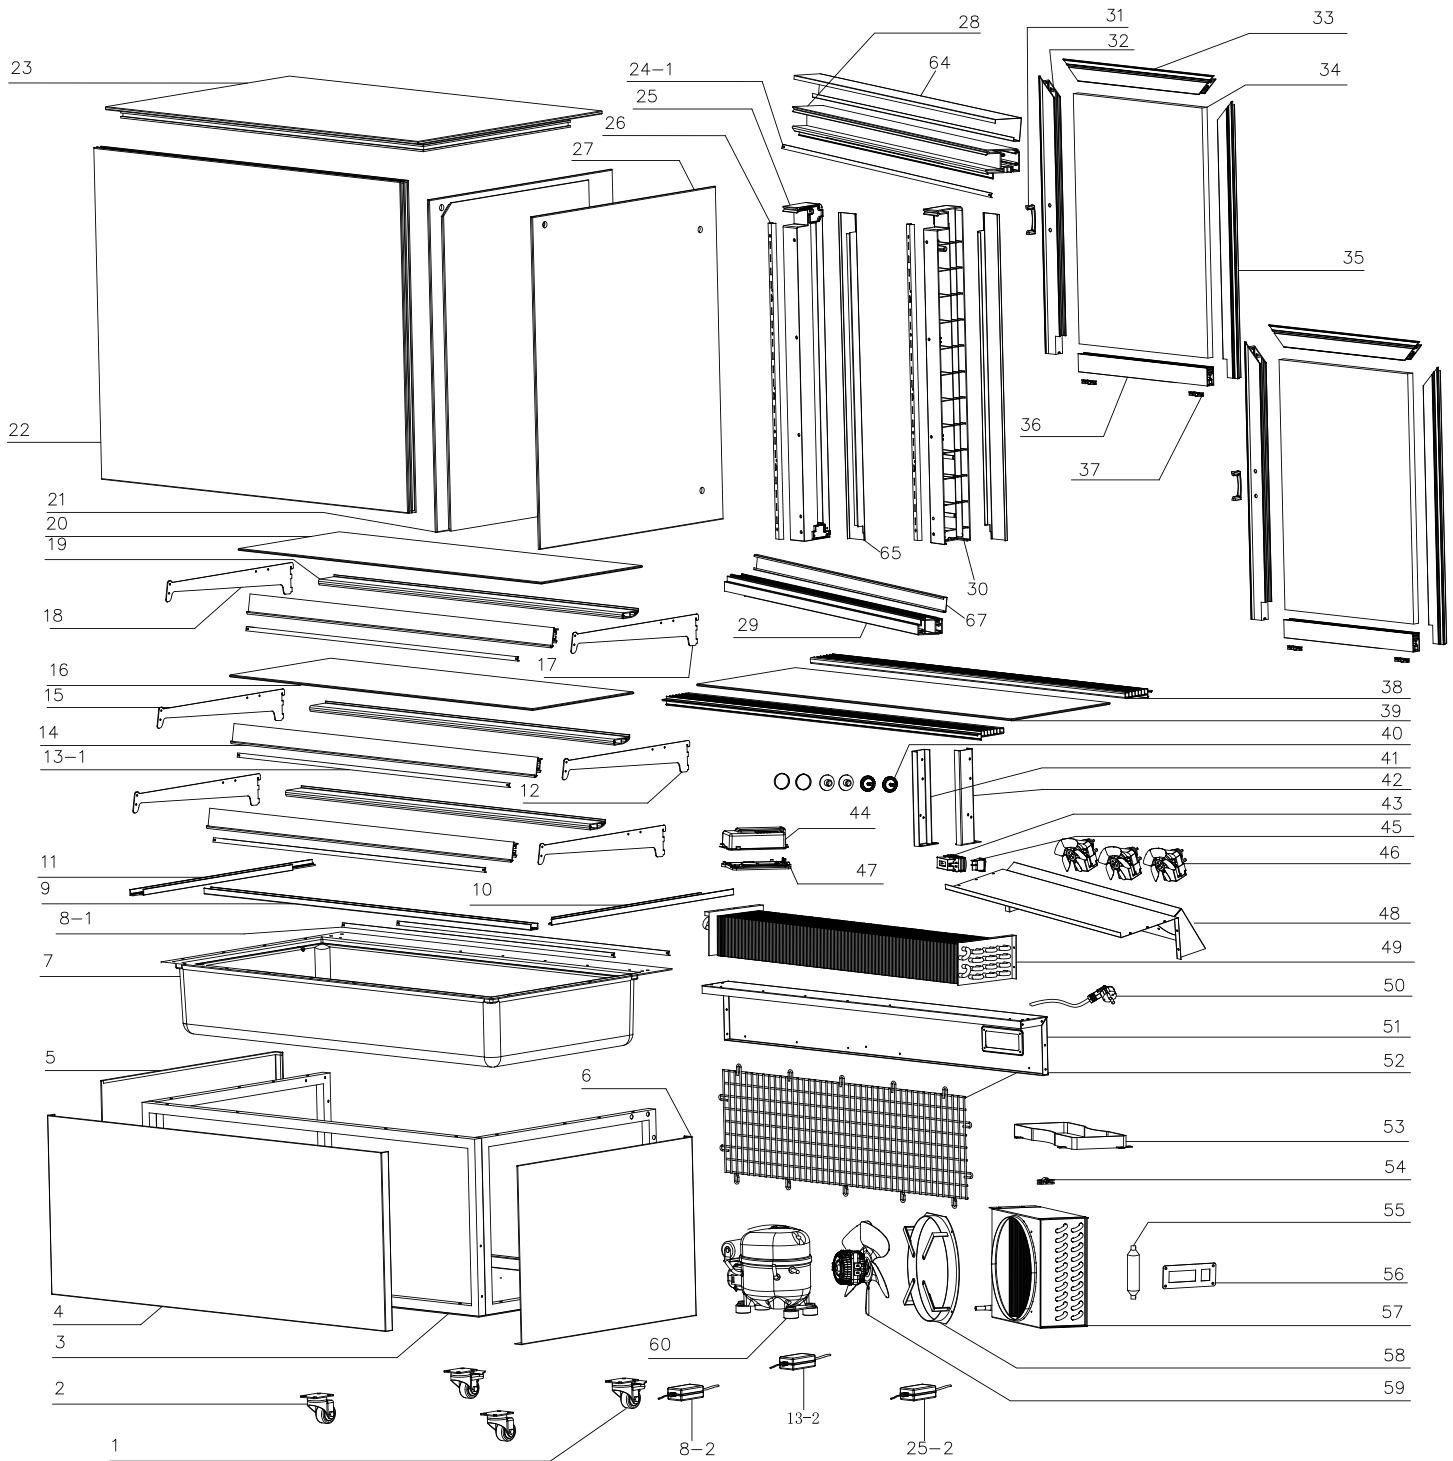

Parts Breakdown

Model RS-CN-0371-S 44383

Parts Breakdown

Model RS-CN-0371-S 44383

Item No.	Description	Position	Item No.	Description	Position	Item No.	Description	Position
71042	Rear Swivel Castor with Brake for 44383	1	AL781	Front Glass 1219x857mm for 44383	22	71079	Thermostat Lid for 44383	44
79763	Swivel Front Castor without Brake for 44383	2	AF499	Top Glass for 44383	23	68196	Switch for 44383	45
68206	Base for 44383	3	AF496	Top LED for 44383	24-1	71081	Evaporator Motor for 44383	46
68207	Front Cover for 44383	4	68184	Left Pole for 44383	25	71082	Thermostat Base for 44383	47
68167	Left Cover for 44383	5	60674	LED Transformer for 44383	25-2	68227	Evaporator Cover for 44383	48
68164	Right Cover for 44383	6	68185	Shelf Holder for 44383	26	71127	Evaporator for 44383	49
71094	Evaporator Insulation for 44383	7	68205	Right Glass for 44383	27	AE392	Power Cord for 44383	50
68208	Bottom LED for 44383	8-1	68217	Top Frame for 44383	28	71129	Rear Frame for 44383	51
67652	LED Transformer for 44383	8-2, 13-2	68218	Bottom Frame for 44383	29	AM032	Back Grill for 44383	52
68209	Front Glass Fixer for 44383	9	68189	Right Pole for 44383	30	71089	Water Tray for 44383	53
68171	Left Glass Fixer for 44383	10	71110	Door Handle for 44383	31	AM025	Power Cord Fixer for 44383	54
68170	Right Glass Fixer for 44383	11	68190	Left Door Frame for 44383	32	71083	Dryer Filter for 44383	55
68172	Right Bottom Shelf Holder for 44383	12	71111	Upper Door Frame for 44383	33	77434	Control Panel for 44383	56
71149	LED Lighter for 44383	13-1	68192	Right Door Frame for 44383	35	71135	Condenser for 44383	57
68210	Metal Price Tags for 44383	14	71167	Bottom Door Frame for 44383	36	71136	Fan Bracket for 44383	58
68211	Left Bottom Shelf Holder for 44383	15	71114	Door Glide Wheel for 44383	37	71137	Condenser Motor for 44383	59
68212	Bottom Glass Shelf for 44383	16	AM033	Air In/Outlet for 44383	38	68199	Compressor for 44383	60
68175	Right Top Shelf Holder for 44383	17	AD842	Bottom Glass for 44383	39	AF501	Top Back Frame for 44383	61
68177	Left Top Shelf Holder for 44383	18	71121	Screw Cover for 44383	40	AF502	Left Back Frame for 44383	62
68213	Metal Shelf Support for 44383	19	68194	Pole Fixer Left for 44383	41	AF503	Right Back Frame for 44383	63
68214	Top Glass Shelf for 44383	20	68195	Pole Fixer Right for 44383	42	AF504	Bottom Back Frame for 44383	64
68200	Left Glass for 44383	21	71123	Digital Control for 44383	43	AT601	Door Seal for 44383	