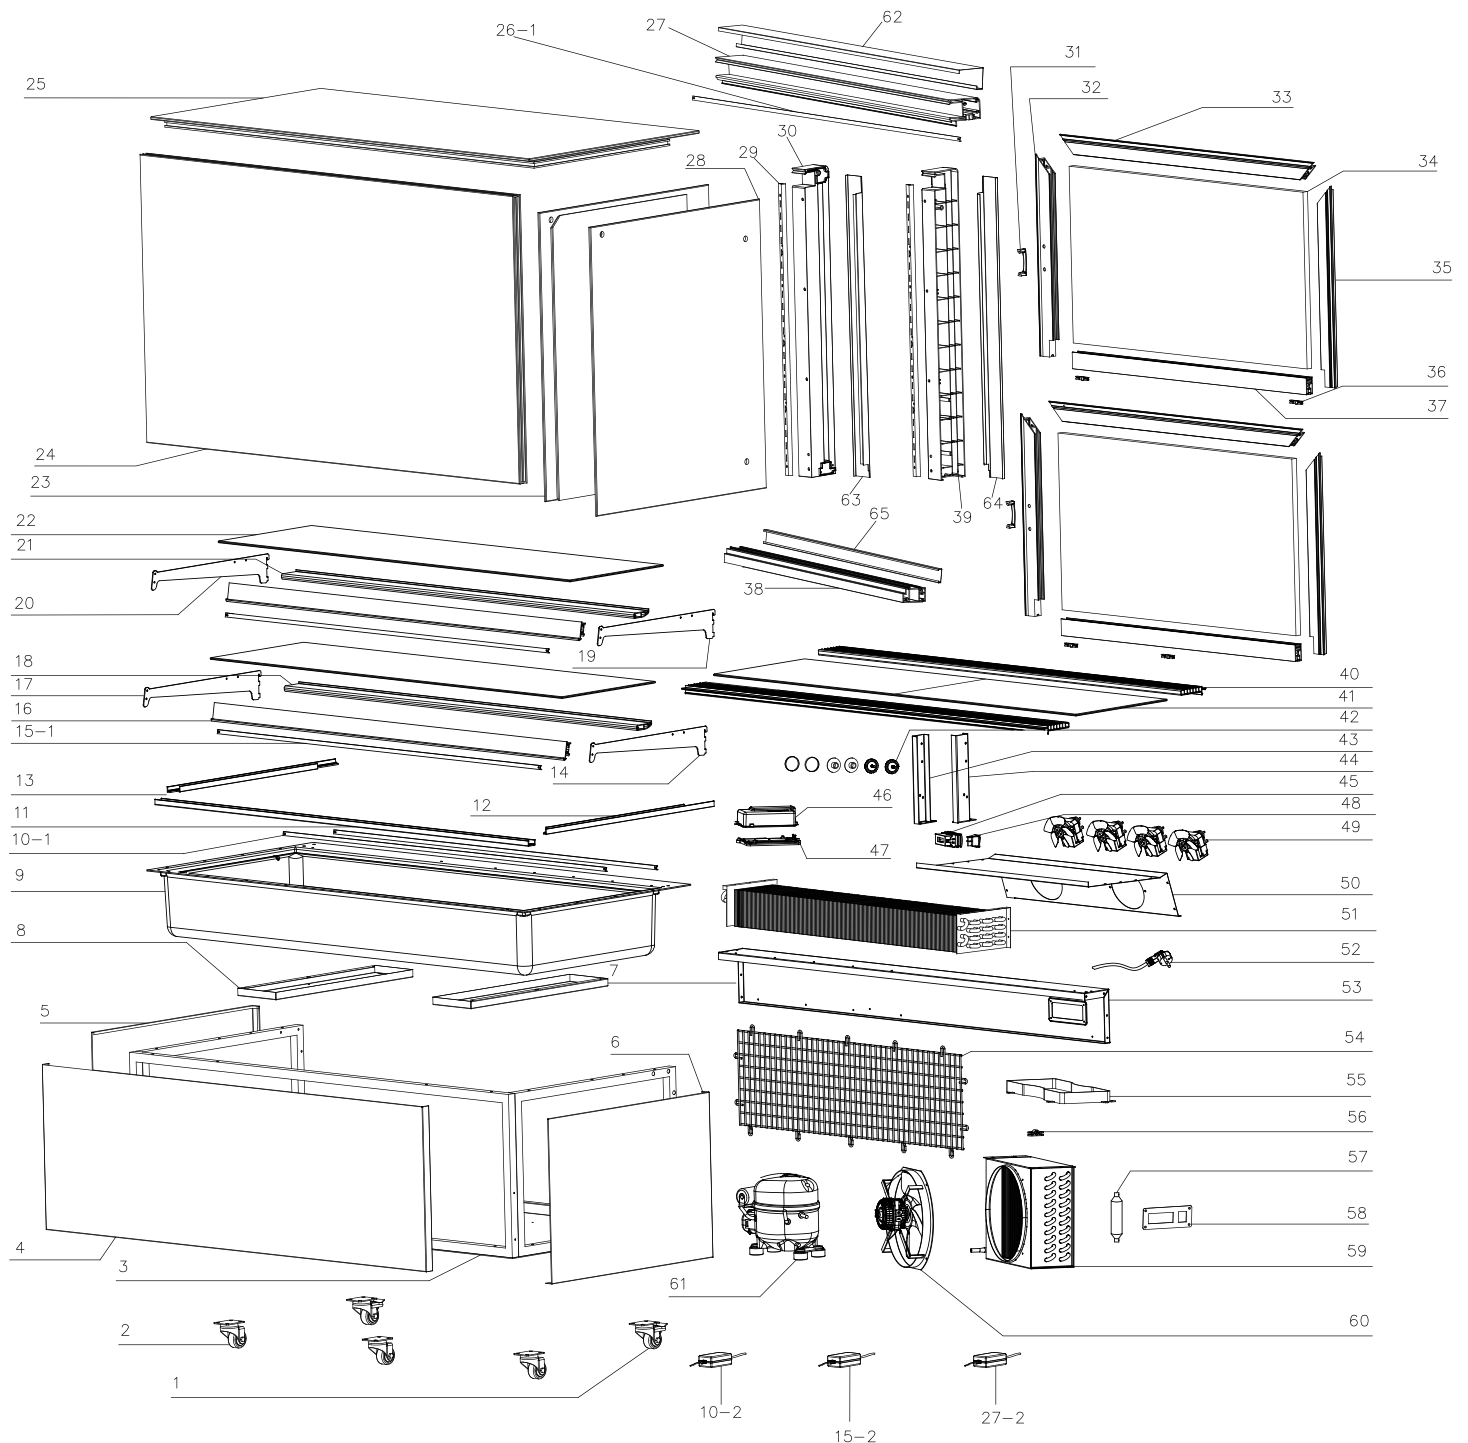

Parts Breakdown

Model RS-CN-0471-S 44384

Parts Breakdown

Model RS-CN-0471-S 44384

Item No.	Description	Position	Item No.	Description	Position	Item No.	Description	Position
71042	Rear Swivel Castor with Brake for 44384	1	68239	Glass Shelf for Top or Middle for 44384	22	68195	Pole Fixer Right for 44384	44
79763	Swivel Front Castor without Brake for 44384	2	68200	Left Glass for 44384	23	71123	Digital Control for 44384	45
68228	Base for 44384	3	AM037	Front Glass for 44384	24	71079	Thermostat Lid for 44384	46
68229	Front Cover for 44384	4	AK214	Top Glass for 44384	25	71082	Thermostat Base for 44384	47
68167	Left Cover for 44384	5	68242	Top LED for 44384	26-1	68196	Switch for 44384	48
68164	Right Cover for 44384	6	68243	Top Frame for 44384	27	71081	Evaporator Motor for 44384	49
68231	Right Blister Barrel Fixing Plate for 44384	7	AK209	5 LED Driver for 44384	27-2	68227	Evaporator Cover for 44384	50
68230	Left Blister Barrel Fixing Plate for 44384	8	68205	Right Glass for 44384	28	71127	Evaporator for 44384	51
68232	Evaporator Insulation for 44384	9	68185	Shelf Holder for 44384	29	AK205	Power Cord for 44384	52
68208	Bottom LED for 44384	10-1	68184	Left Pole for 44384	30	68249	Rear Frame for 44384	53
AK203	4 LED Driver for 44384	10-2	71110	Door Handle for 44384	31	AM036	Back Grill for 44384	54
68233	Front Glass Fixer for 44384	11	68190	Left Door Frame for 44384	32	71089	Water Tray for 44384	55
68171	Left Glass Fixer for 44384	12	AF514	Top Door Frame for 44384	33	AM025	Power Cord Fixer for 44384	56
68170	Right Glass Fixer for 44384	13	AK210	Door Glass for 44384	34	71083	Dryer Filter for 44384	57
68172	Right Bottom Shelf Holder for 44384	14	68192	Right Door Frame for 44384	35	AM038	Control Panel for 44384	58
68234	Middle LED for 44384	15-1	71114	Door Glide Wheel for 44384	36	68286	Condenser for 44384	59
AG710	4 LED Driver #2 for 44384	15-2	68245	Bottom Door Frame for 44384	37	68287	Condenser Fan Motor for 44384	60
68236	Metal Price Tags for 44384	16	68246	Bottom Frame for 44384	38	68199	Compressor for 44384	61
68211	Left Bottom Shelf Holder for 44384	17	68189	Right Pole for 44384	39	AF512	Top Back Frame for 44384	63
68237	Bottom Glass Shelf for 44384	18	AK211	Air In/Outlet for 44384	40	AF502	Left Back Frame for 44384	64
68175	Right Top Shelf Holder for 44384	19	AK212	Bottom Glass Frame for 44384	41	AF503	Right Back Frame for 44384	65
68177	Left Top Shelf Holder for 44384	20	71121	Screw Cover for 44384	42	AF513	Bottom Back Frame for 44384	66
68238	Metal Shelf Support for 44384	21	68194	Pole Fixer Left for 44384	43	AT601	Door Seal for 44384	