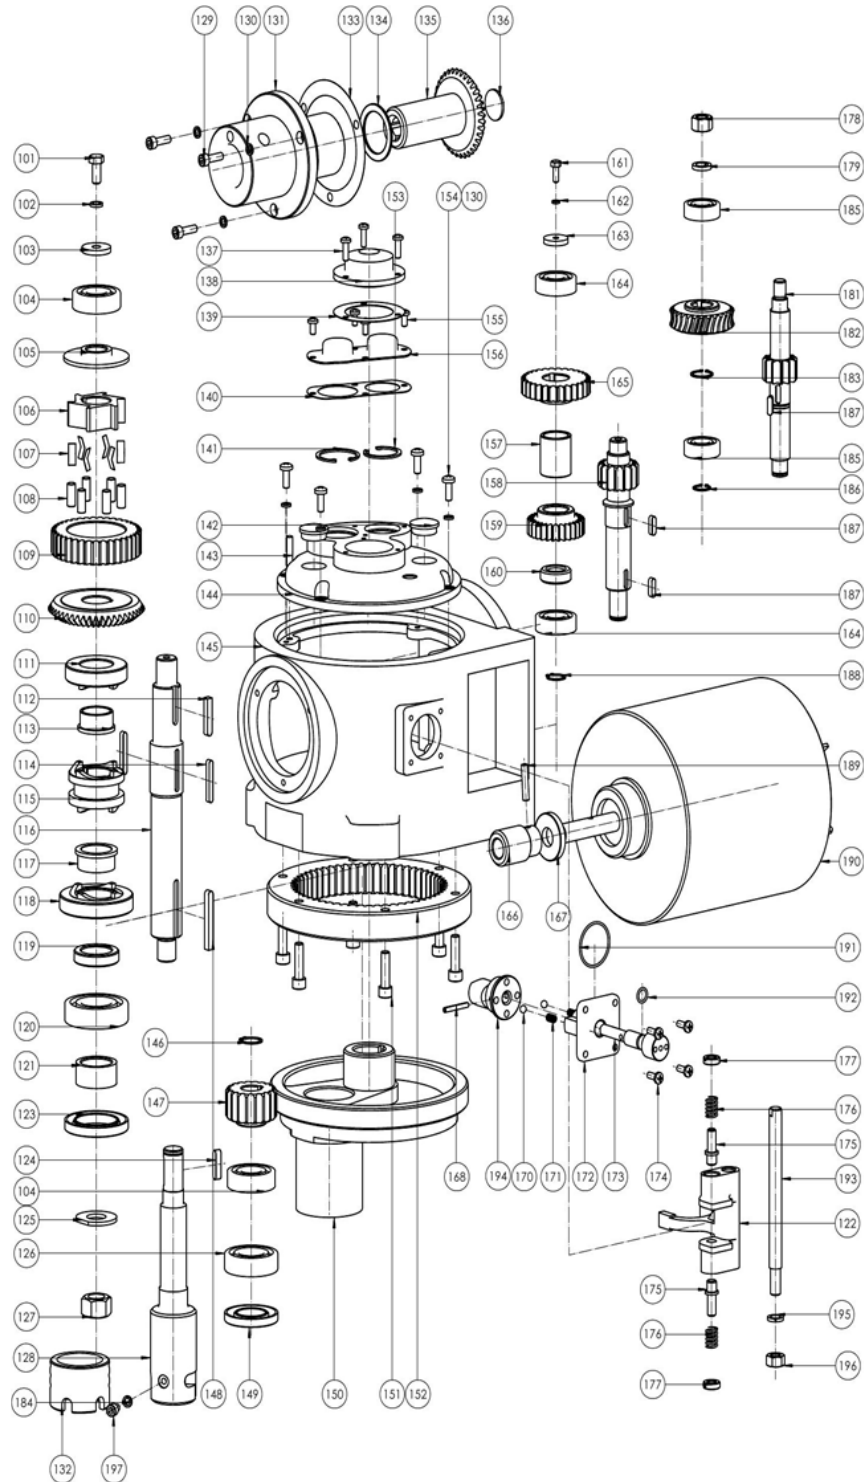

Parts Breakdown

Model MX-CN-0030 44388