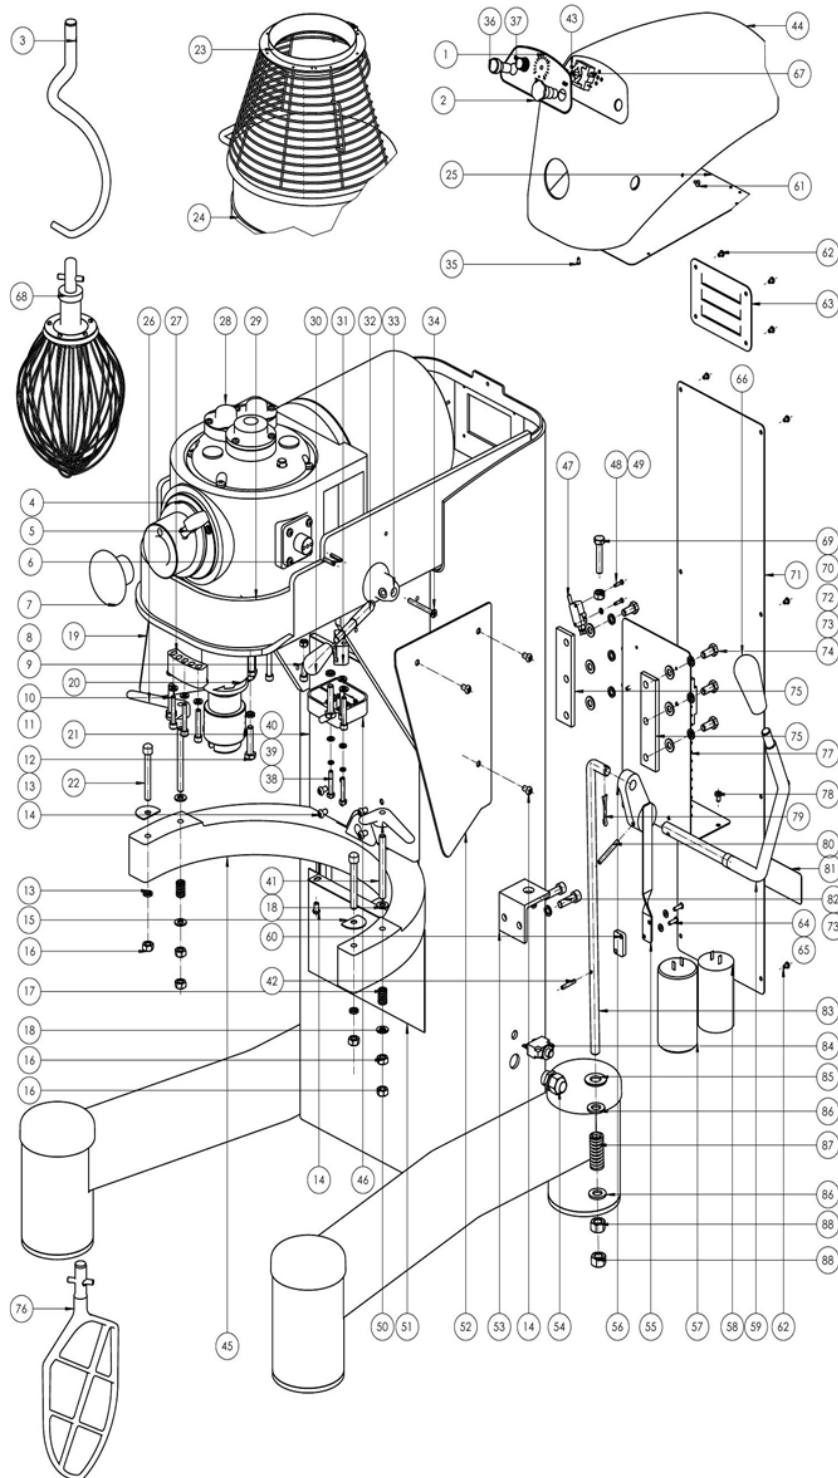

Parts Breakdown

Model MX-CN-0030 44388

Parts Breakdown

Model MX-CN-0030 44388

Parts Breakdown

Model MX-CN-0030 44388

Item No.	Description	Position	Item No.	Description	Position	Item No.	Description	Position
67774	Sticker for 44388	1	67808	Top Cover for 44388	44	25046	Spring for 44388	87
67775	Emergency Stop Button for 44388	2	67809	Support for 44388	45	25029	Nut for 44388	88
67776	Hook for 44388	3	67875	Stroke Device for 44388	46	67828	Bolt M8x20 for 44388	101
64985	Hub Ring for 44388	4	24947	Safety Guard-Bowl Switch for 44388	47	25096	Spring Washer for 44388	102
64977	Thumb Screw for 44388	5	61185	Screw M3x14 for 44388	48	67836	Shaft Retaining Ring for 44388	103
67777	Elastic Cylindrical Pin 4x20 for 44388	6	67810	Flat Washer Φ3 for 44388	49	25070	Bearing 6204 for 44388	104
67778	Plug for 44388	7	67795	Press Board 1 for 44388	50	24987	Spacer-Lower for 44388	105
67779	Screw Nut M6 for 44388	8	67812	Cover Plate-Down for 44388	51	24989	Gear for 44388	106
67780	Bolt M6x16 for 44388	9	67788	Side Guard Left/Right for 44388	52	67837	Coil Spring for 44388	107
67781	Bolt M6x35 for 44388	10	67814	Davit for 44388	53	24990	Roller for 44388	108
65370	Stainless Steel Flat Pad Φ6 for 44388	11	67815	Water Joint for 44388	54	24988	Big Gear for 44388	109
67782	Bolt M8x35 for 44388	12	67816	Travel Cover for 44388	55	67838	Gear for 44388	110
67783	Stainless Steel Flat Washer Φ8 for 44388	13	67817	Crank Lever for 44388	56	25010	Gear for 44388	111
67784	Bolt M6x10 for 44388	14	67818	Running Capacitor for 44388	57	67839	Key C6x32 for 44388	112
67785	Bracket Plate for 44388	15	67819	Start Capacitor for 44388	58	24901	Bushing for 44388	113
67786	Stainless Steel Screw Nut M8 for 44388	16	67820	Handle-Shifter for 44388	59	67840	Key 5x36 for 44388	114
67787	Spring for 44388	17	67821	Plastic Block for 44388	60	24994	Sleeve for 44388	115
65366	Stainless Steel Flat Pad 8 for 44388	18	67822	Bolt M5x10 for 44388	61	67841	Main Shaft for 44388	116
67788	Side Guard Left/Right for 44388	19	67823	Bolt M4x6 for 44388	62	25011	Bushing for 44388	117
67789	Swerve Sticker for 44388	20	25775	Leak Board for 44388	63	24995	Gear for 44388	118
67790	Cover Plate Assembly for 44388	21	67824	Bolt M4x14 for 44388	64	24996	Gasket for 44388	119
67791	Bowl Locating Pin for 44388	22	65378	Flat Pad 4 for 44388	65	24997	Bearing for 44388	120
67792	Safety Grid for 44388	23	64990	Rubber Grip for 44388	66	24998	Bushing for 44388	121
67793	Bowl for 44388	24	25778	Timer for 44388	67	67842	Shifting Yoke for 44388	122
67794	Electrical Baffle for 44388	25	67825	Wire Whip for 44388	68	24999	Oil Seal for 44388	123
67795	Press Board 1 for 44388	26	67826	Bolt M8x40 for 44388	69	67843	Key 6x25 for 44388	124
67796	Safety Grid Positioning Block for 44388	27	25068	Nut for 44388	70	67844	Washer for 44388	125
67797	Body Assembly for 44388	29	67827	Back Cover for 44388	71	24905	Bearing 6205 for 44388	126
25796	Handle Sleeve M8x58 for 44388	30	65374	Flat Pad 8 for 44388	72	25004	Nut for 44388	127
67798	Safety Grid Positioning Block for 44388	31	25096	Spring Washer for 44388	73	67845	Working Shaft for 44388	128
67799	Speed Handle for 44388	32	67828	Bolt M8x20 for 44388	74	67846	Bolt M6x20 for 44388	129
67800	Connecting Rod for 44388	33	67829	Guide Rail Plate for 44388	75	39316	Locking Washer for Screws for Back Housing for 44388	130
67801	Bolt M5x50 for 44388	34	67830	Beater for 44388	76	67847	Attachment Hub for 44388	131
67802	Bolt ST4.8x12 for 44388	35	67831	Bolt M5x8 for 44388	78	67848	Fixed Sleeve for 44388	132
24922	Green Button Round for 44388	36	67832	Cotter 3x30 for 44388	79	67849	Paper Washer for 44388	133
67803	Timer Knob for 44388	37	31569	Pin for 44388	80	24871	Ring for 44388	134
67804	Bolt M5x30 for 44388	38	67833	Parameters Brand for 44388	81	67850	Gear for 44388	135
67805	Stainless Steel Flat Washer Φ5 for 44388	39	65322	Socket Head Cap Screw M8x20 for 44388	82	25810	Cylindrical Gears Stuffly Board for 44388	136
65357	Stainless Steel Flat Pad 5 for 44388	40	67834	Connecting Rod for 44388	83	67851	Bolt M5x16 for 44388	137
67806	Bolt for 44388	41	67835	Overload Switch for 44388	84	67852	Convex Head Cap for 44388	138
25720	Retainer-Spring 4x25 for 44388	42	24938	Spacer for 44388	85	67853	Pad for 44388	139
67807	Bolt M3x6 for 44388	43	25047	Spacer for 44388	86	67854	Pad for 44388	140