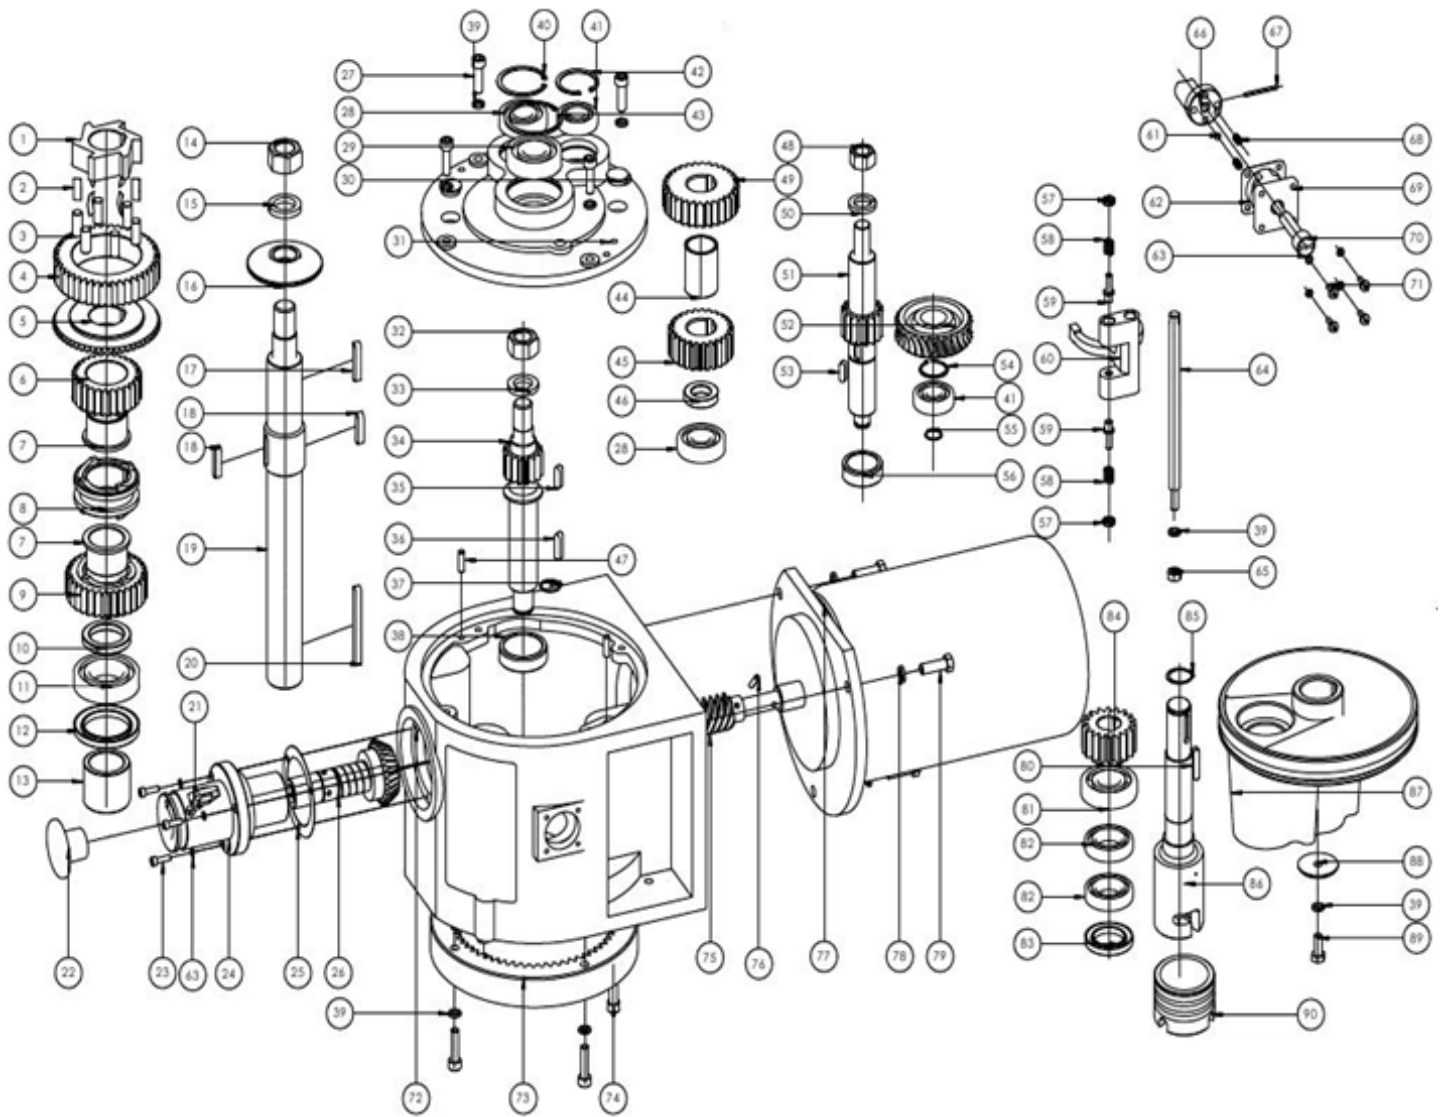

Parts Breakdown

Model MX-CN-0060 44390

Parts Breakdown

Model MX-CN-0060 44390

Parts Breakdown

Model MX-CN-0060 44390

Item No.	Description	Position	Item No.	Description	Position	Item No.	Description	Position
68050	Gear for 44390	1	68038	Bearing 6304 for 44390	41	68070	Bearing 6306 for 44390	81
68051	Coil Spring for 44390	2	68079	Circlips 52 for 44390	42	68106	Bearing 6007 for 44390	82
68052	Roller for 44390	3	68080	Circlips 72 for 44390	43	24999	Oil Seal for 44390	83
68053	Super Machine Parts for 44390	4	68081	Bushing for 44390	44	68107	Planetary Gear for 44390	84
68054	Level Drive Gear for 44390	5	68082	Gear for 44390	45	68108	Circlips for Shaft 30 for 44390	85
68055	Clutch Gear for 44390	6	68083	Gasket for 44390	46	68109	Working Shaft for 44390	86
68056	Bushing for 44390	7	68084	Pin 8x26 for 44390	47	68110	Operating Shaft for 44390	87
68057	Sleeve Clutch for 44390	8	65348	Nut M20 for 44390	48	68111	Running Clamp for 44390	88
68058	Clutch Gear for 44390	9	68085	Gear for 44390	49	68112	Bolt M10x25 for 44390	89
68059	Shaft Bushing for 44390	10	68086	Spring Washer 20 for 44390	50	68113	Agitator Joint Shaft for 44390	90
28665	Bearing 6209-Z for 44390	11	68087	Gear Wheel for 44390	51	67982	Flat Washer 10 for 44390	101
68060	Oil Seal for 44390	12	68088	Worm Gear for 44390	52	67983	Wire Whipper for 44390	102
68061	Bushing for 44390	13	68089	Flat Key 8x25 for 44390	53	67984	Slotted Screws M8x15 for 44390	103
68062	Nut M27x2 for 44390	14	68090	Circlips for Shaft 34 for 44390	54	67985	Spiral Hook for 44390	104
68063	Spring Washer 27 for 44390	15	25034	Circlips for Shaft for 44390	55	67986	Shaft for 44390	106
68059	Shaft Bushing for 44390	16	68091	Plug 2 for 44390	56	67987	Phillips Screw M6x60 for 44390	107
65338	Flat Key A10x50 for 44390	17	24957	Screw for 44390	57	25796	Handle Sleeve M8x58 for 44390	108
68064	Flat Key 10x40 for 44390	18	67954	Spring for 44390	58	67988	Flat Beater for 44390	109
68065	Main Shaft for 44390	19	67953	Pin Shaft for 44390	59	67989	Side Guard for 44390	110
68066	Key C10x60 for 44390	20	68092	Shifting Yoke for 44390	60	65319	Stainless Steel Hex Bolt M12x50 for 44390	111
64977	Thumb Screw for 44390	21	68093	Steel Ball 8 for 44390	61	65321	Stainless Steel Spring Washer 12 for 44390	112
24967	Plug for 44390	22	68094	Gasket for 44390	62	67990	Subplate for 44390	113
67846	Bolt M6x20 for 44390	23	39316	Locking Washer for Screws for Back Housing for 44390	63	67865	Spring Washer 5 for 44390	114
68067	Attachment Hub for 44390	24	68095	Declutch Shift Shaft for 44390	64	67991	Hexagon Screw M5x25 for 44390	115
67849	Paper Washer for 44390	25	24883	Nut for 44390	65	67846	Bolt M6x20 for 44390	116
68068	Bevel Gear Unit for 44390	26	68096	Cam-Gear Shifter for 44390	66	39316	Locking Washer for Screws for Back Housing for 44390	117
68045	Hexagon Screw M10x25 for 44390	27	68097	Elastic Cylindrical Pin 4x45 for 44390	67	67914	Nut M6 for 44390	118
68069	Bearing 6305 for 44390	28	68098	Spring for 44390	68	67992	Gasket for 44390	119
68070	Bearing 6306 for 44390	29	68099	Plate-Shifter Index for 44390	69	67796	Safety Grid Positioning Block for 44390	120
24985	Plug Cover for 44390	30	68100	Handle-Shifter for 44390	70	67798	Safety Grid Positioning Block for 44390	121
68071	Cover Gear Housing for 44390	31	65394	Phillips Screw M6x20 for 44390	71	67993	Hexagon Screws M6x40 for 44390	122
68072	Nut M24x2 for 44390	32	68101	Gear Box for 44390	72	67994	Safety Guard for 44390	123
68073	Spring Washer 24 for 44390	33	68102	Internal Gear for 44390	73	67995	Bowl for 44390	124
68074	Mid-Gear Wheel for 44390	34	68041	Hexagon Screw M10x40 for 44390	74	67996	Bolt M6x16 for 44390	125
67940	Key A=8mm x 28mm for 44390	35	68103	Worm Wheel for 44390	75	67997	Angle Iron for 44390	126
68075	Flat Key 8x32 for 44390	36	25765	Shifter Yoke for 44390	76	25720	Retainer-Spring 4x25 for 44390	127
68076	Circlips for Shaft 25 for 44390	37	68104	Motor for 44390	77	25046	Spring for 44390	128
68077	Plug 1 for 44390	38	25030	Spring Washers for 44390	78	67998	Top Cover Assembly for 44390	129
24882	Ring for 44390	39	65303	Hex Bolt M12x55 for 44390	79	67999	Bracket Block 1 for 44390	130
68078	Circlips 62 for 44390	40	68105	Flat Key 8x40 for 44390	80	24883	Nut for 44390	131