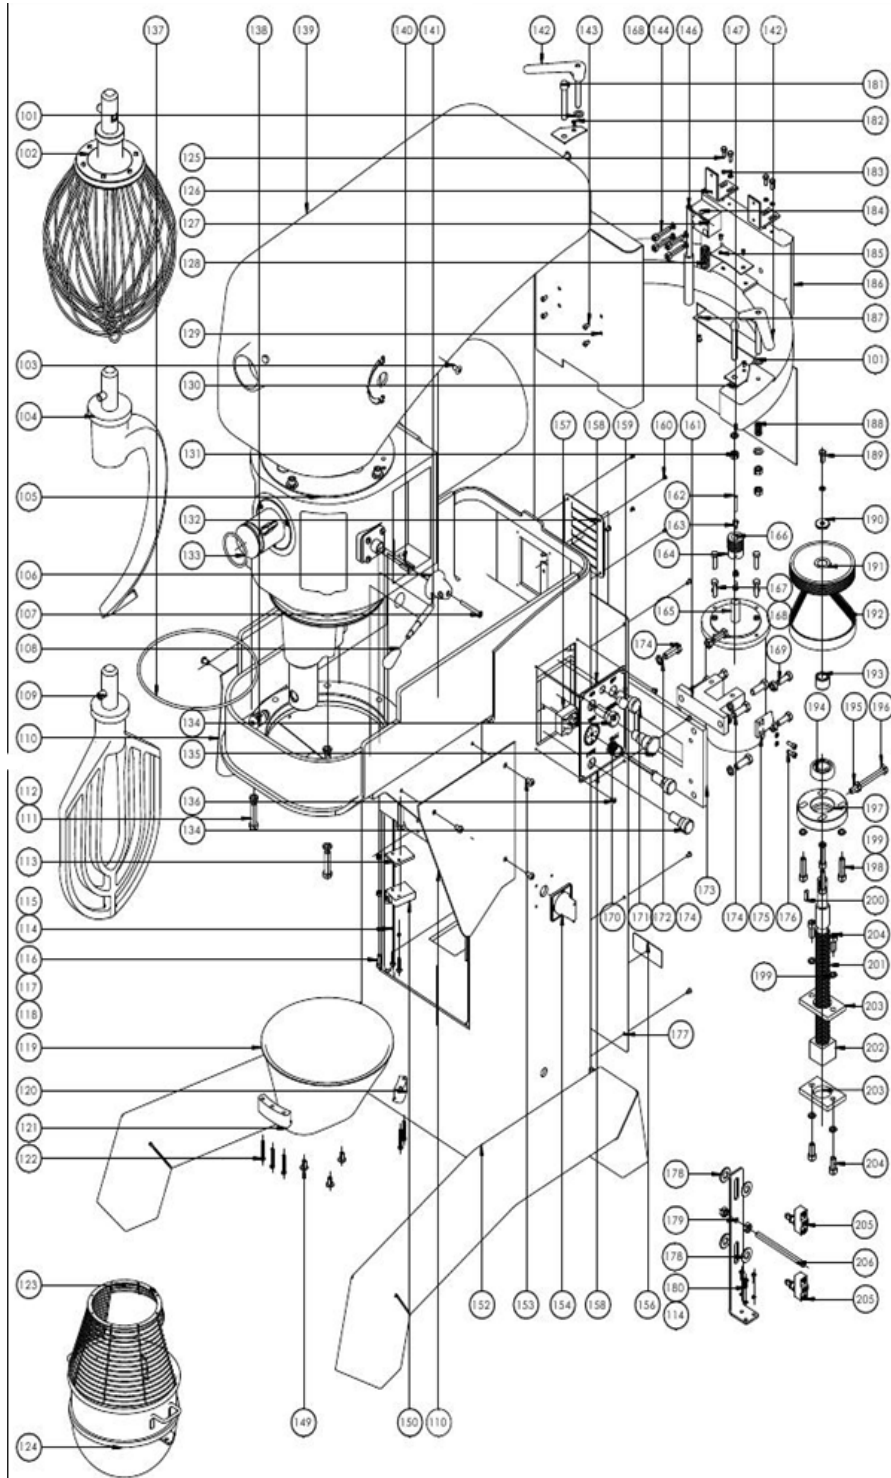

Parts Breakdown

Model MX-CN-0060 44390

Parts Breakdown

Model MX-CN-0060 44390

Parts Breakdown

Model MX-CN-0060 44390

Item No.	Description	Position	Item No.	Description	Position	Item No.	Description	Position
68050	Gear for 44390	1	68038	Bearing 6304 for 44390	41	68070	Bearing 6306 for 44390	81
68051	Coil Spring for 44390	2	68079	Circlips 52 for 44390	42	68106	Bearing 6007 for 44390	82
68052	Roller for 44390	3	68080	Circlips 72 for 44390	43	24999	Oil Seal for 44390	83
68053	Super Machine Parts for 44390	4	68081	Bushing for 44390	44	68107	Planetary Gear for 44390	84
68054	Level Drive Gear for 44390	5	68082	Gear for 44390	45	68108	Circlips for Shaft 30 for 44390	85
68055	Clutch Gear for 44390	6	68083	Gasket for 44390	46	68109	Working Shaft for 44390	86
68056	Bushing for 44390	7	68084	Pin 8x26 for 44390	47	68110	Operating Shaft for 44390	87
68057	Sleeve Clutch for 44390	8	65348	Nut M20 for 44390	48	68111	Running Clamp for 44390	88
68058	Clutch Gear for 44390	9	68085	Gear for 44390	49	68112	Bolt M10x25 for 44390	89
68059	Shaft Bushing for 44390	10	68086	Spring Washer 20 for 44390	50	68113	Agitator Joint Shaft for 44390	90
28665	Bearing 6209-Z for 44390	11	68087	Gear Wheel for 44390	51	67982	Flat Washer 10 for 44390	101
68060	Oil Seal for 44390	12	68088	Worm Gear for 44390	52	67983	Wire Whipper for 44390	102
68061	Bushing for 44390	13	68089	Flat Key 8x25 for 44390	53	67984	Slotted Screws M8x15 for 44390	103
68062	Nut M27x2 for 44390	14	68090	Circlips for Shaft 34 for 44390	54	67985	Spiral Hook for 44390	104
68063	Spring Washer 27 for 44390	15	25034	Circlips for Shaft for 44390	55	67986	Shaft for 44390	106
68059	Shaft Bushing for 44390	16	68091	Plug 2 for 44390	56	67987	Phillips Screw M6x60 for 44390	107
65338	Flat Key A10x50 for 44390	17	24957	Screw for 44390	57	25796	Handle Sleeve M8x58 for 44390	108
68064	Flat Key 10x40 for 44390	18	67954	Spring for 44390	58	67988	Flat Beater for 44390	109
68065	Main Shaft for 44390	19	67953	Pin Shaft for 44390	59	67989	Side Guard for 44390	110
68066	Key C10x60 for 44390	20	68092	Shifting Yoke for 44390	60	65319	Stainless Steel Hex Bolt M12x50 for 44390	111
64977	Thumb Screw for 44390	21	68093	Steel Ball 8 for 44390	61	65321	Stainless Steel Spring Washer 12 for 44390	112
24967	Plug for 44390	22	68094	Gasket for 44390	62	67990	Subplate for 44390	113
67846	Bolt M6x20 for 44390	23	39316	Locking Washer for Screws for Back Housing for 44390	63	67865	Spring Washer 5 for 44390	114
68067	Attachment Hub for 44390	24	68095	Declutch Shift Shaft for 44390	64	67991	Hexagon Screw M5x25 for 44390	115
67849	Paper Washer for 44390	25	24883	Nut for 44390	65	67846	Bolt M6x20 for 44390	116
68068	Bevel Gear Unit for 44390	26	68096	Cam-Gear Shifter for 44390	66	39316	Locking Washer for Screws for Back Housing for 44390	117
68045	Hexagon Screw M10x25 for 44390	27	68097	Elastic Cylindrical Pin 4x45 for 44390	67	67914	Nut M6 for 44390	118
68069	Bearing 6305 for 44390	28	68098	Spring for 44390	68	67992	Gasket for 44390	119
68070	Bearing 6306 for 44390	29	68099	Plate-Shifter Index for 44390	69	67796	Safety Grid Positioning Block for 44390	120
24985	Plug Cover for 44390	30	68100	Handle-Shifter for 44390	70	67798	Safety Grid Positioning Block for 44390	121
68071	Cover Gear Housing for 44390	31	65394	Phillips Screw M6x20 for 44390	71	67993	Hexagon Screws M6x40 for 44390	122
68072	Nut M24x2 for 44390	32	68101	Gear Box for 44390	72	67994	Safety Guard for 44390	123
68073	Spring Washer 24 for 44390	33	68102	Internal Gear for 44390	73	67995	Bowl for 44390	124
68074	Mid-Gear Wheel for 44390	34	68041	Hexagon Screw M10x40 for 44390	74	67996	Bolt M6x16 for 44390	125
67940	Key A=8mm x 28mm for 44390	35	68103	Worm Wheel for 44390	75	67997	Angle Iron for 44390	126
68075	Flat Key 8x32 for 44390	36	25765	Shifter Yoke for 44390	76	25720	Retainer-Spring 4x25 for 44390	127
68076	Circlips for Shaft 25 for 44390	37	68104	Motor for 44390	77	25046	Spring for 44390	128
68077	Plug 1 for 44390	38	25030	Spring Washers for 44390	78	67998	Top Cover Assembly for 44390	129
24882	Ring for 44390	39	65303	Hex Bolt M12x55 for 44390	79	67999	Bracket Block 1 for 44390	130
68078	Circlips 62 for 44390	40	68105	Flat Key 8x40 for 44390	80	24883	Nut for 44390	131