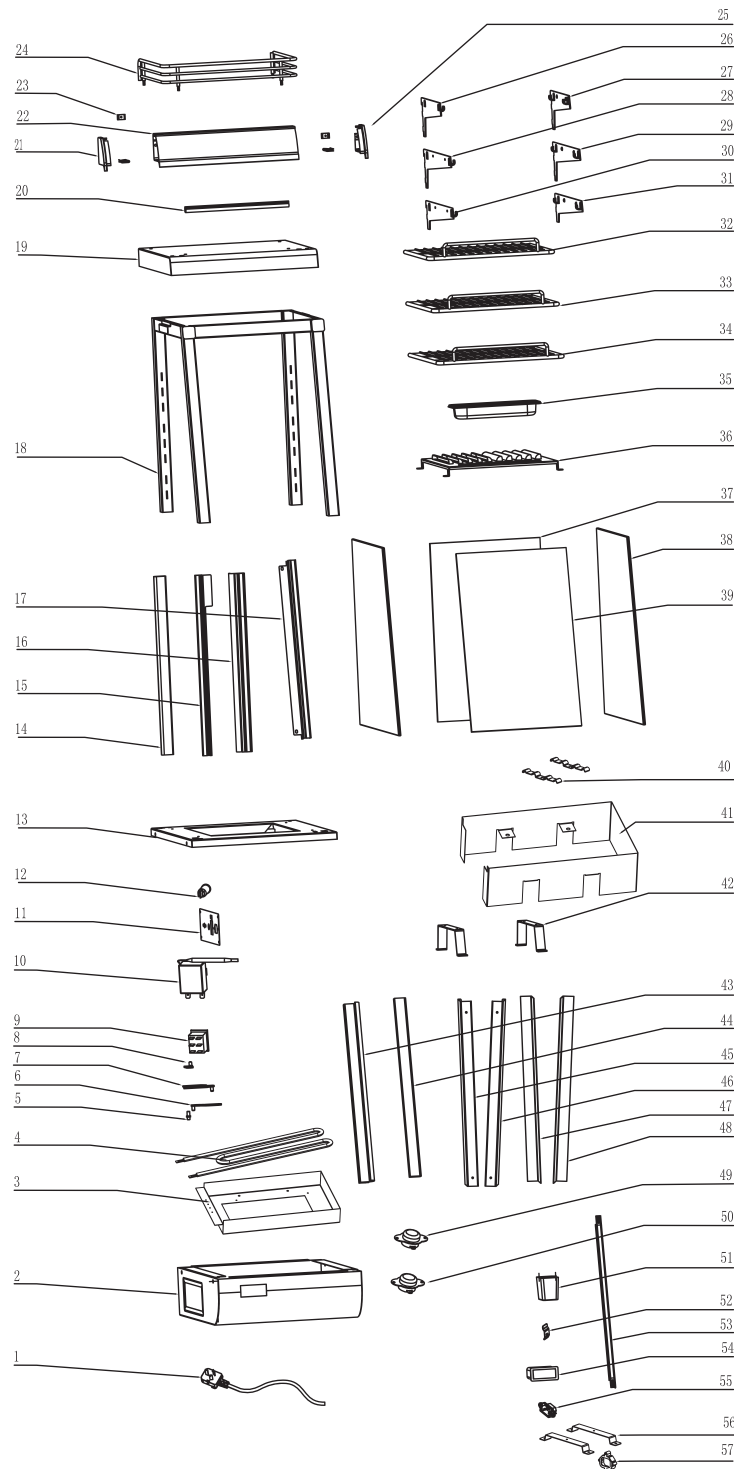

Parts Breakdown

Model DW-CN-0076 44437

Parts Breakdown

Model DW-CN-0076 44437

Item No.	Description	Position	Item No.	Description	Position	Item No.	Description	Position
30621	Power Cord for 44437	1	67307	LED Lights for 44437	20	67321	Front Door Glass for 44437	39
67292	Base for 44437	2	67308	Side Cover Left for 44437	21	67322	Heating Tube Plate for 44437	40
67293	Tray for Heater for 44437	3	67309	Advertisement Light Box for 44437	22	67323	Left Panel of Heater for 44437	41
67294	Heater Element for 44437	4	67310	Nut for 44437	23	67324	Bracket for Heater for 44437	42
67295	Door Pin for 44437	5	67311	Wire Fence for 44437	24	67325	Front Door Knob Left for 44437	43
67296	Upper Hinge Back for 44437	6	67312	Side Cover Right for 44437	25	67326	Front Door Knob Right for 44437	44
67297	Upper Hinge Front for 44437	7	79322	Left Shelf Bracket for 44437	26	67327	Lamp Holder Left for 44437	45
67298	Bottom Hinge Front for 44437	8	79336	Right Shelf Bracket for 44437	27	67328	Lamp Holder Right for 44437	46
71644	On/Off Switch (Red) for 44437	9	30747	Left Shelf Bracket for 44437	28	67329	Transparent Lamp Cover Right for 44437	47
71640	Temperature Thermostat for 44437	10	30750	Right Shelf Bracket for 44437	29	67330	Transparent Lamp Cover Left for 44437	48
67299	Control Panel for 44437	11	67313	Bottom Shelf Bracket Left for 44437	30	70862	Thermostat T1/33 for 44437	49
60218	Indicator Light for 44437	12	67314	Bottom Shelf Bracket Right for 44437	31	70863	Thermostat T1M/33 for 44437	50
67300	Bottom Panel for 44437	13	67315	Bottom Shelf for 44437	32	71647	Base Feet for 44437	51
67301	Back Door Knob Left for 44437	14	67316	Middle Shelf for 44437	33	67331	Glass Clamp for 44437	52
67302	Back Door Frame for 44437	15	67317	Upper Shelf for 44437	34	67332	LED Lighting for 44437	53
67303	Back Door Knob Right for 44437	16	60735	Water Receiver for 44437	35	70686	Temperature Display for 44437	54
67304	Front Door Frame for 44437	17	67318	Ventilated Board for 44437	36	70860	Socket for 44437	55
67305	Cabinet Frame for 44437	18	67319	Back Door Glass for 44437	37	67333	Heater Brace for 44437	56
67306	Top Cover for 44437	19	67320	Side Glass for 44437	38	71638	Socket A for 44437	57