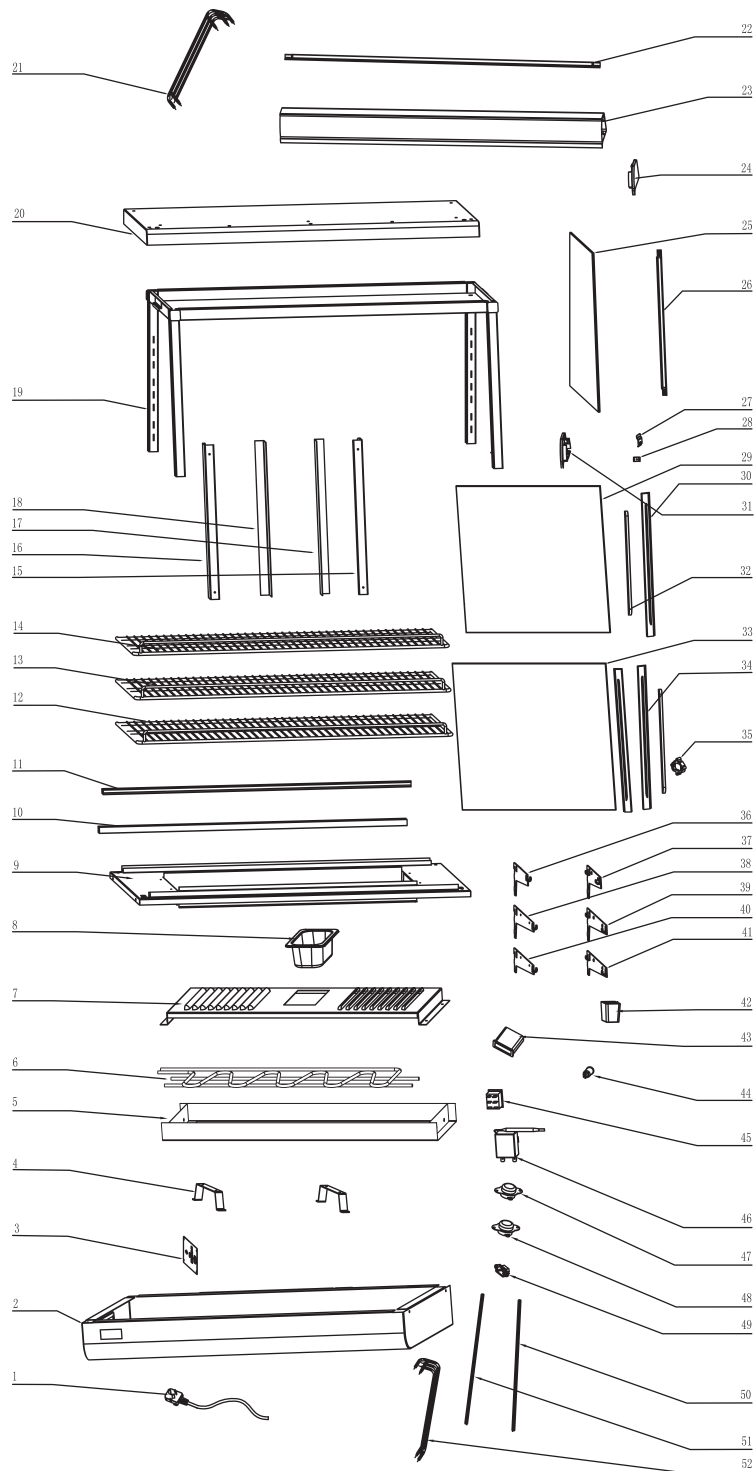

Parts Breakdown

Model DW-CN-0186 44438

Parts Breakdown

Model DW-CN-0186 44438

Item No.	Description	Position	Item No.	Description	Position	Item No.	Description	Position
30621	Power Cord for 44438	1	67345	Cabinet Frame for 44438	19	79336	Right Shelf Bracket for 44438	37
67335	Base for 44438	2	67346	Top Cover for 44438	20	30747	Left Shelf Bracket for 44438	38
67299	Control Panel for 44438	3	70664	Wire Fence Left for 44438	21	30750	Right Shelf Bracket for 44438	39
70647	Bracket for Heater for 44438	4	67347	LED Lights for 44438	22	67313	Bottom Shelf Bracket Left for 44438	40
67336	Tray for Heater for 44438	5	67348	Advertisement Light Box for 44438	23	67314	Bottom Shelf Bracket Right for 44438	41
67337	Heater Element for 44438	6	67312	Side Cover Right for 44438	24	71647	Base Feet for 44438	42
67338	Ventilated Board for 44438	7	67320	Side Glass for 44438	25	70686	Temperature Display for 44438	43
71658	1/9 GN Pan for 44438	8	67332	LED Lighting for 44438	26	60218	Indicator Light for 44438	44
67339	Bottom Panel for 44438	9	67349	Glass Clamp for 44438	27	71644	On/Off Switch (Red) for 44438	45
67340	Front Sliding Slot for 44438	10	67350	Nut for 44438	28	71640	Temperature Thermostat for 44438	46
67341	Back Sliding Slot for 44438	11	67351	Side Cover Left for 44438	29	70862	Thermostat T1/33 for 44438	47
67342	Bottom Shelf for 44438	12	70673	Front Door Knob for 44438	30	70863	Thermostat T1M/33 for 44438	48
67343	Middle Shelf for 44438	13	67308	Side Cover Left for 44438	31	70860	Socket for 44438	49
67344	Upper Shelf for 44438	14	70675	Sheath of Door Knob for 44438	32	70693	Waterproof Strip for 44438	50
67327	Lamp Holder Left for 44438	15	67352	Back Door Glass with Handle for 44438	33	70694	Waterproof Strip for 44438	51
67328	Lamp Holder Right for 44438	16	67353	Back Door Knob for 44438	34	70695	Wire Fence Right for 44438	52
67329	Transparent Lamp Cover Right for 44438	17	71638	Socket A for 44438	35			
67330	Transparent Lamp Cover Left for 44438	18	79322	Left Shelf Bracket for 44438	36			