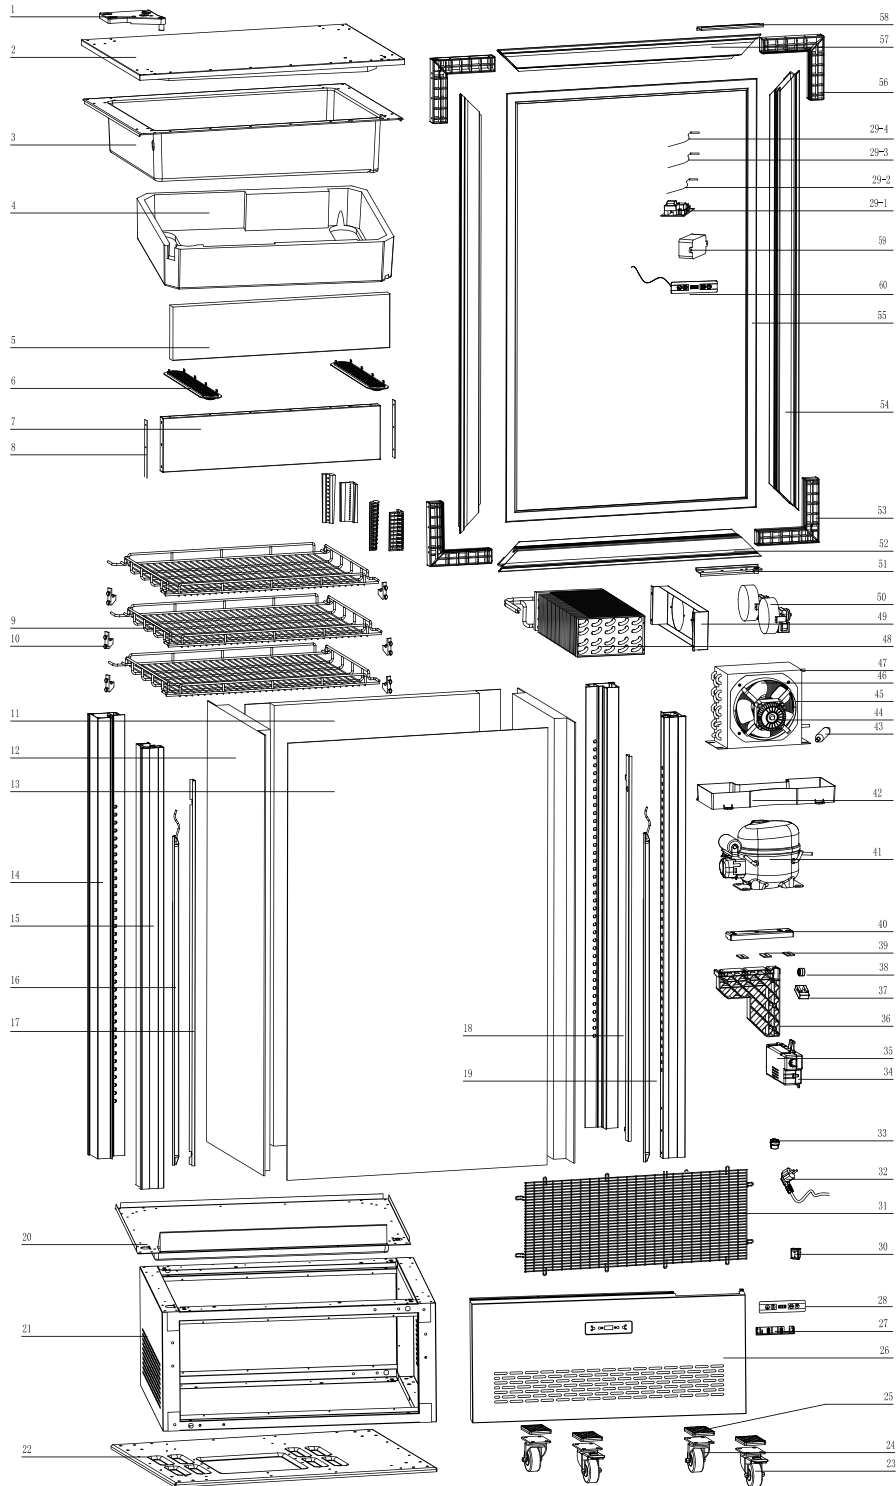

Parts Breakdown

Model RS-CN-0550 44474

Parts Breakdown

Model RS-CN-0550 44474

Item No.	Description	Position	Item No.	Description	Position	Item No.	Description	Position
68944	Upper Hinge Fixing Plate for 44474	1	69046	Bottom Plate for 44474	22	68979	Door Pin Support Cover for 44474	40
69006	Top Cover Plate for 44474	2	68966	Casters with Brake for 44474	23	60534	Compressor for 44474	41
69007	Evaporator Holder for 44474	3	68967	Casters for 44474	24	60948	Water Receiver for 44474	42
69008	Evaporator Polystyrene for 44474	4	68968	Casters Pad for 44474	25	79319	Dry Filter for 44474	43
69009	Upper Box Polystyrene for 44474	5	69025	Front Panel for 44474	26	68341	Motor for 44474	44
68949	Ventilation Tuyere for 44474	6	68970	Thermostat Bracket for 44474	27	60932	Flange for 44474	45
69010	Upper Box Baffle for 44474	7	60521	Display Label for 44474	28	60933	Fan Blade of Condenser for 44474	46
68951	Upper Box Baffle Connector for 44474	8	68971	Main Circuit Board for 44474	29-1	60934	Condenser for 44474	47
69011	Fence Frame for 44474	9	68972	Defrost Probe for 44474	29-2	68983	Evaporator for 44474	48
70107	Clips for 44474	10	60725	Temperature Probe for 44474	29-3	68984	Fan Motor Bracket for 44474	49
69012	Back Glass for 44474	11	60581	High Temperature Probe for 44474	29-4	68985	Fan Motor for 44474	50
69013	Side Glass for 44474	12	71514	Switch for 44474	30	68986	Bottom Door Frame Fixing Plate for 44474	51
69014	Door Glass for 44474	13	69027	Base Nets for 44474	31	69031	Bottom Door Frame for 44474	52
69038	Back Pillar for 44474	14	68974	Power Cord for 44474	32	60529	Door Frame Square Connector (Small Angle) for 44474	53
69039	Front Left Pillar for 44474	15	79291	Wire Clip for 44474	33	69032	Around the Door Frame for 44474	54
69045	LED Lights for 44474	16	61167	Circuit Board Box for 44474	34	69033	Door Seal for 44474	55
69018	Front Left Pillar Garnish for 44474	17	60594	Cover of Circuit Board Box for 44474	35	60525	Door Frame Square Connector (Big Angle) for 44474	56
69020	Front Right Pillar Garnish for 44474	18	68975	Door Pin Support for 44474	36	69034	Upper Door Frame for 44474	57
69042	Front Right Pillar for 44474	19	68976	Pulley Support for 44474	37	60570	Upper Door Frame Fastener for 44474	58
69022	Box Chassis for 44474	20	68977	Door Pulley for 44474	38	67652	LED Transformer for 44474	59
69023	Box Support Frame for 44474	21	68978	Door Pin Support Pad for 44474	39	60572	Temperature Display for 44474	60