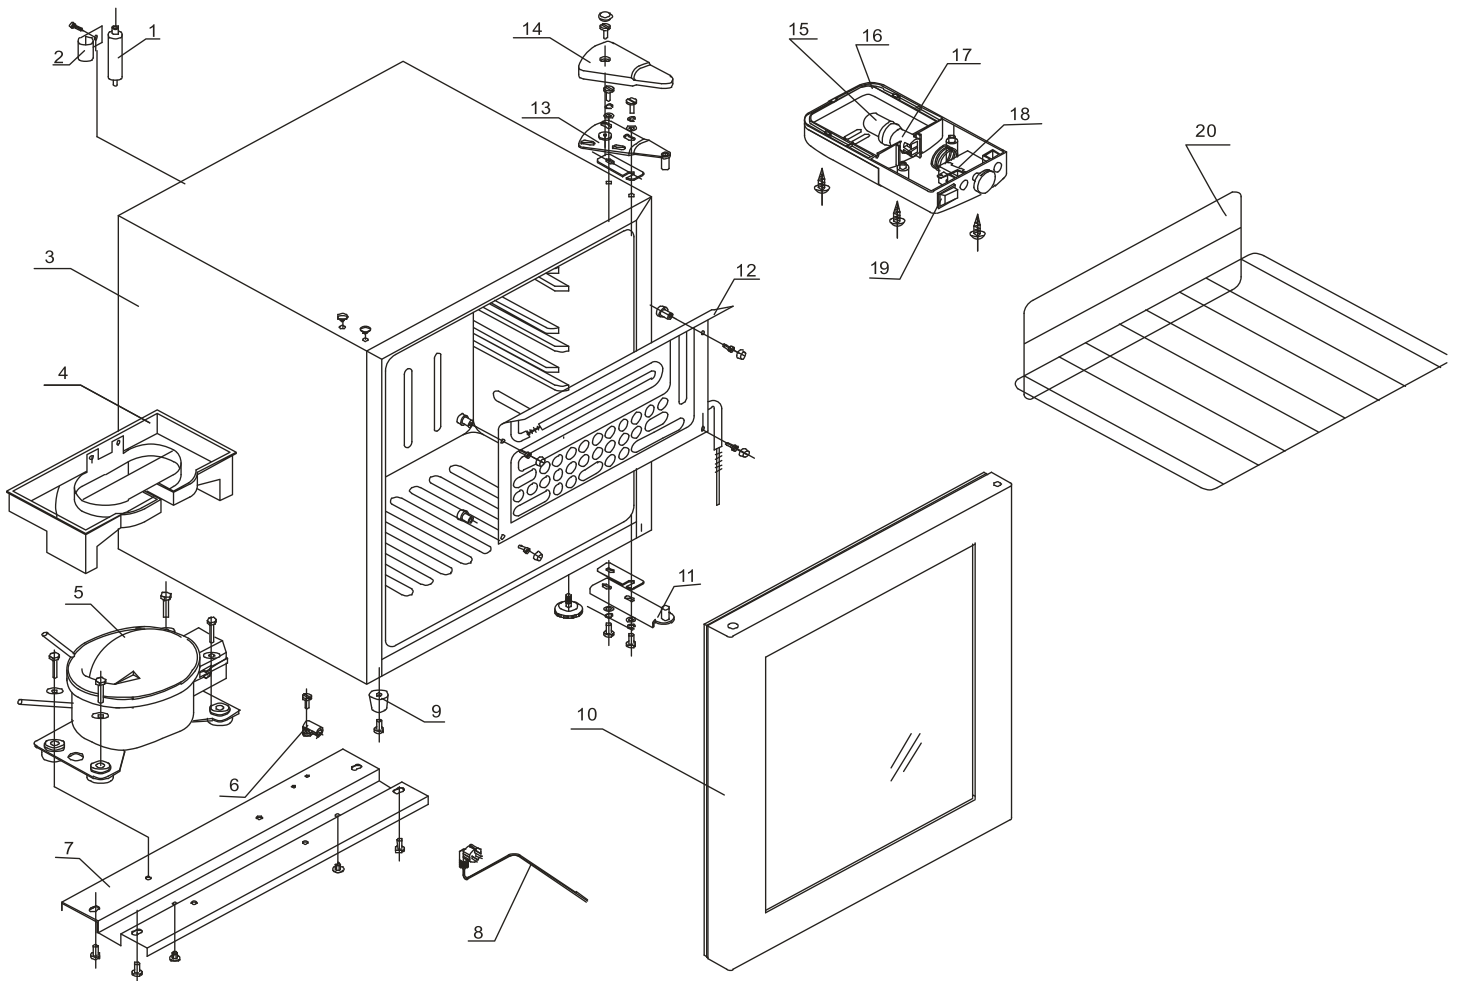

Parts Breakdown

Model RS-CN-0052 44496

Parts Breakdown

Model RS-CN-0052 44496

Item No.	Description	Position	Item No.	Description	Position	Item No.	Description	Position
AH360	Device for Drying for 44496	1	AH367	Power Line for 44496	8	AH374	Light for 44496	15
AH361	Filter Trestle for 44496	2	AH368	Foot for 44496	9	AH375	Light Trestle for 44496	16
AH362	Case for 44496	3	AH369	Glass Door for 44496	10	AH376	Lamp-Socket for 44496	17
AH363	Water Pan for 44496	4	AH370	Below Hinge for 44496	11	AH377	Thermostat for 44496	18
69130	Compressor UKN35YA for 44496	5	AH371	Evaporator for 44496	12	AH378	Switch for 44496	19
AH365	Line Ball Clip for 44496	6	AH372	Up Hinge for 44496	13	AH379	Shelf for 44496	20
AH366	Compressor Baseplate for 44496	7	AH373	Hinged Cover for 44496	14			