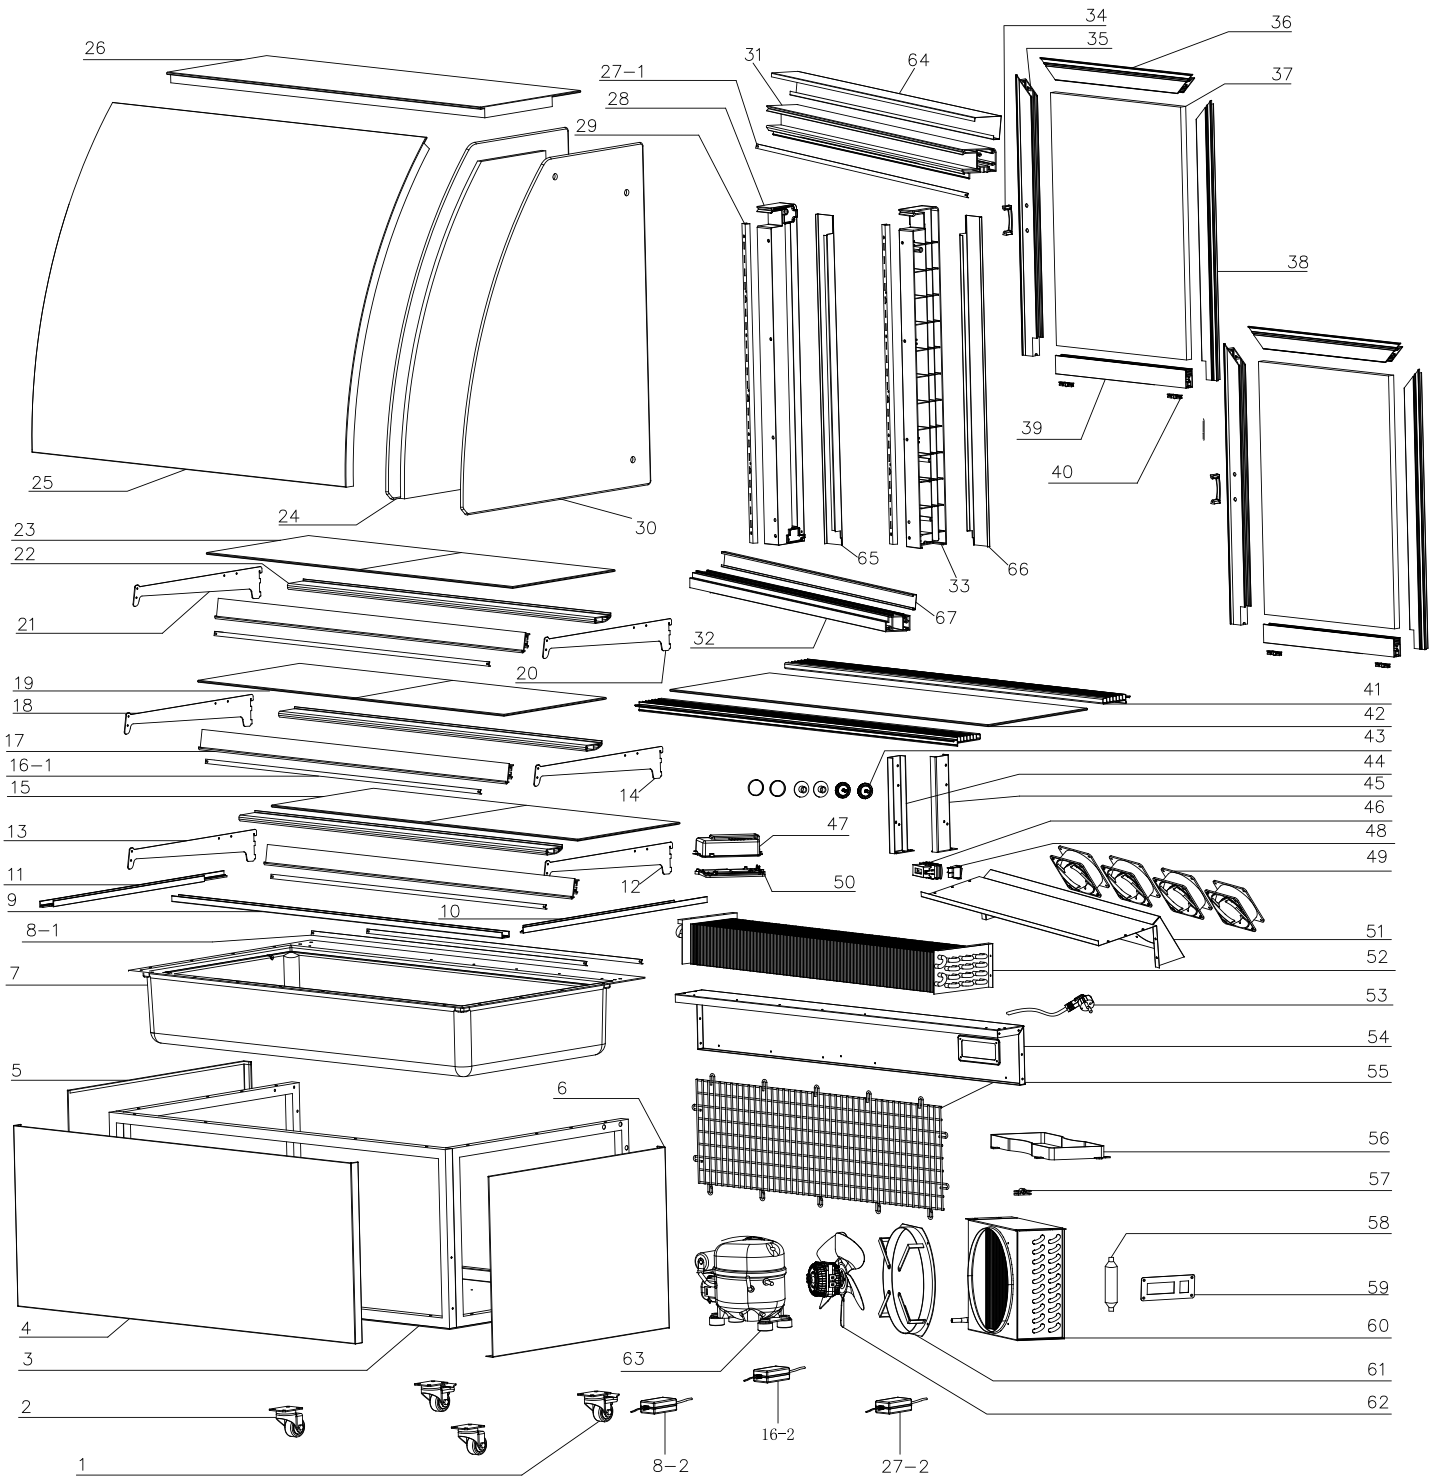

Parts Breakdown

Model RS-CN-0371 44502

Parts Breakdown

Model RS-CN-0371 44502

Item No.	Description	Position	Item No.	Description	Position	Item No.	Description	Position
71042	Rear Swivel Castor with Brake for 44502	1	AM030	Small Glass Shelf for 44502	23	71123	Digital Control for 44502	46
79763	Swivel Front Castor without Brake for 44502	2	68180	Left Glass for 44502	24	71079	Thermostat Lid for 44502	47
68206	Base for 44502	3	AM031	Front Glass for 44502	25	68196	Switch for 44502	48
68207	Front Cover for 44502	4	68216	Top Glass for 44502	26	71081	Evaporator Motor for 44502	49
68167	Left Cover for 44502	5	AF496	Top LED for 44502	27-1	71082	Thermostat Base for 44502	50
68164	Right Cover for 44502	6	AK201	6 LED Driver for 44502	27-2	68227	Evaporator Cover for 44502	51
71094	Evaporator Insulation for 44502	7	68184	Left Pole for 44502	28	71127	Evaporator for 44502	52
68208	Bottom LED for 44502	8-1	68185	Shelf Holder for 44502	29	68198	Power Cord for 44502	53
AK203	4 LED Driver for 44502	8-2, 16-2	68186	Right Glass for 44502	30	71129	Rear Frame for 44502	54
68209	Front Glass Fixer for 44502	9	68217	Top Frame for 44502	31	AM032	Back Grill for 44502	55
AM029	Right Glass Fixer for 44502	10	68218	Bottom Frame for 44502	32	71089	Water Tray for 44502	56
68171	Left Glass Fixer for 44502	11	68189	Right Pole for 44502	33	AM025	Power Cord Fixer for 44502	57
68172	Right Bottom Shelf Holder for 44502	12	71110	Door Handle for 44502	34	71083	Dryer Filter for 44502	58
68211	Left Bottom Shelf Holder for 44502	13	68190	Left Door Frame for 44502	35	77434	Control Panel for 44502	59
68175	Right Top Shelf Holder for 44502	14	71111	Upper Door Frame for 44502	36	71135	Condenser for 44502	60
68212	Bottom Glass Shelf for 44502	15	68192	Right Door Frame for 44502	38	71136	Fan Bracket for 44502	61
71149	LED Lighter for 44502	16-1	71167	Bottom Door Frame for 44502	39	71137	Condenser Motor for 44502	62
68210	Metal Price Tags for 44502	17	71114	Door Glide Wheel for 44502	40	68199	Compressor for 44502	63
68177	Left Top Shelf Holder for 44502	18	AK204	Air In/Outlet for 44502	41	AF501	Top Back Frame for 44502	64
68214	Top Glass Shelf for 44502	19	AD842	Bottom Glass for 44502	42	AF507	Left Back Frame for 44502	65
68276	Left Top Shelf Holder for 44502	20	71121	Screw Cover for 44502	43	AF508	Right Back Frame for 44502	66
68274	Right Top Shelf Holder for 44502	21	68194	Pole Fixer Left for 44502	44	AF504	Bottom Back Frame for 44502	67
68213	Metal Shelf Support for 44502	22	68195	Pole Fixer Right for 44502	45	AT601	Door Seal for 44502	