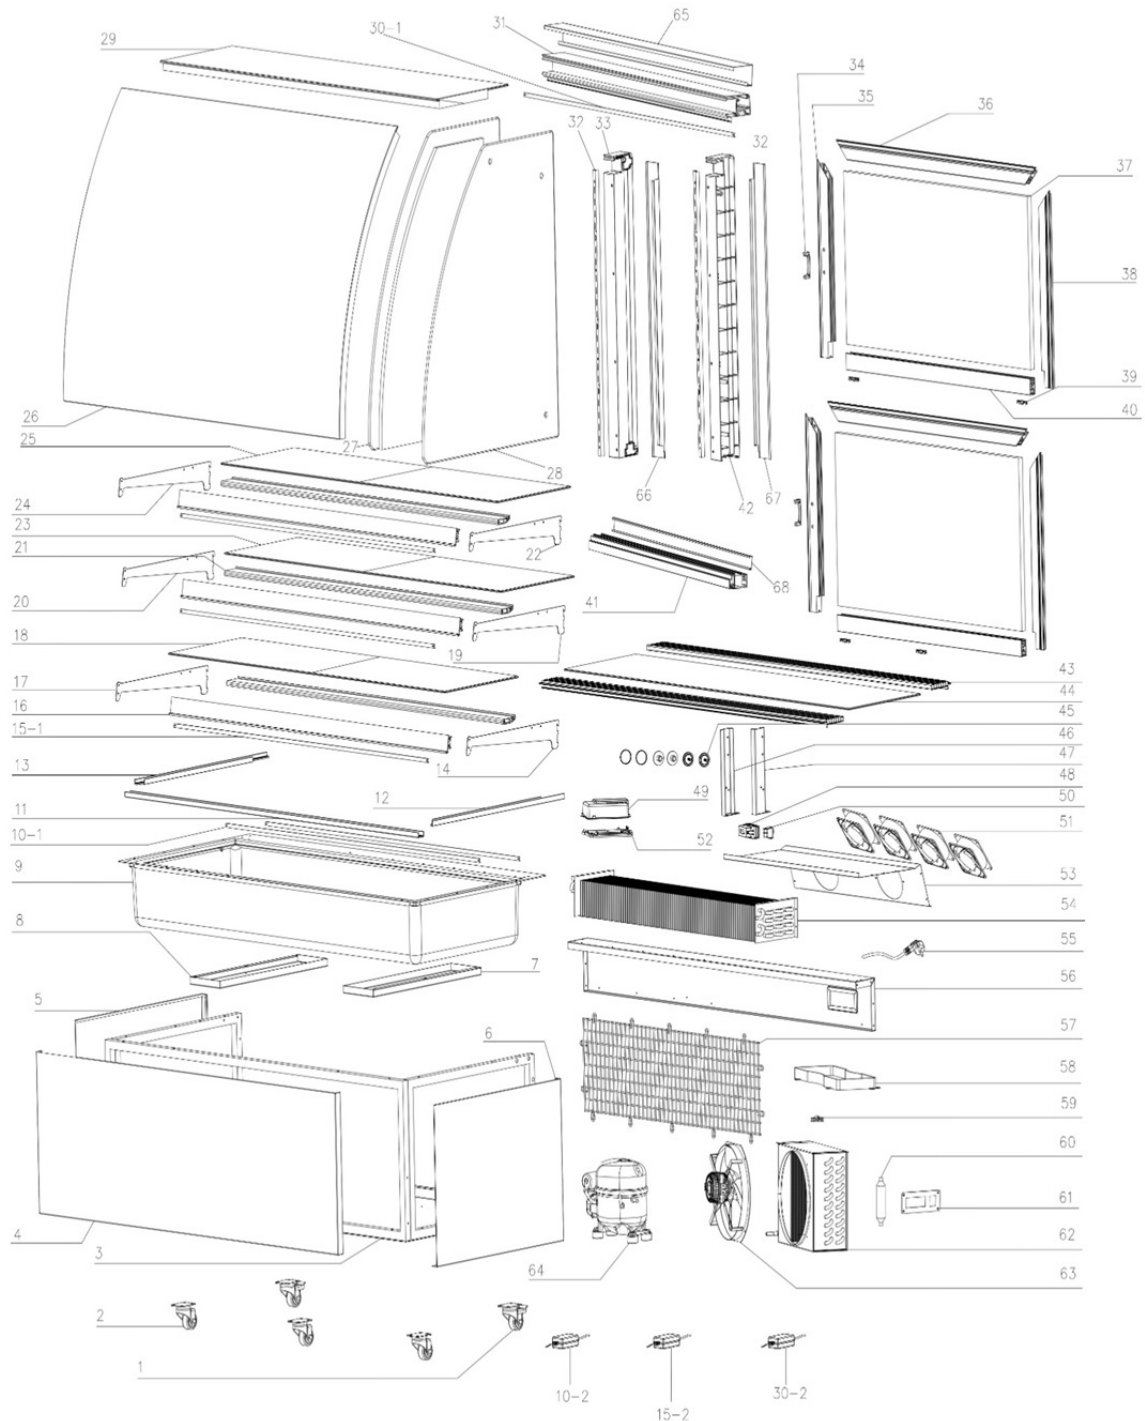

Parts Breakdown

Model **RS-CN-0471** 44503

Parts Breakdown

Model RS-CN-0471 44503

Item No.	Description	Position	Item No.	Description	Position	Item No.	Description	Position
71042	Rear Swivel Caster with Brake for 44503	1	68239	Glass Shelf for Top or Middle for 44503	23	68194	Pole Fixer Left for 44503	46
79763	Swivel Front Castor without Brake for 44503	2	68274	Right Top Shelf Holder for 44503	24	68195	Pole Fixer Right for 44503	47
68228	Base for 44503	3	AK206	Small Glass Shelf for 44503	25	71123	Digital Control for 44503	48
68229	Front Cover for 44503	4	AR620	Front Glass for 44503	26	71079	Thermostat Lid for 44503	49
68167	Left Cover for 44503	5	68180	Left Glass for 44503	27	68196	Switch for 44503	50
68164	Right Cover for 44503	6	68186	Right Glass for 44503	28	71081	Evaporator Motor for 44503	51
68231	Right Blister Barrel Fixing Plate for 44503	7	AK208	Top Glass for 44503	29	71082	Thermostat Base for 44503	52
68230	Left Blister Barrel Fixing Plate for 44503	8	68242	Top LED for 44503	30-1	68227	Evaporator Cover for 44503	53
AR619	Evaporator Frame for 44503	9	AK209	5 LED Driver for 44503	30-2	71127	Evaporator for 44503	54
68208	Bottom LED for 44503	10-1	68243	Top Frame for 44503	31	AK205	Power Cord for 44503	55
AK203	4 LED Driver for 44503	10-2	68185	Shelf Holder for 44503	32	68249	Rear Frame for 44503	56
68233	Front Glass Fixer for 44503	11	68184	Left Pole for 44503	33	AM036	Back Grill for 44503	57
AM034	Right Glass Fixer for 44503	12	71110	Door Handle for 44503	34	71089	Water Tray for 44503	58
AM035	Left Glass Fixer for 44503	13	68190	Left Door Frame for 44503	35	AM025	Power Cord Fixer for 44503	59
68172	Right Bottom Shelf Holder for 44503	14	AF514	Top Door Frame for 44503	36	71083	Dryer Filter for 44503	60
68234	Middle LED for 44503	15-1	AK210	Door Glass for 44503	37	77434	Control Panel for 44503	61
AG710	4 LED Driver #2 for 44503	15-2	68192	Right Door Frame for 44503	38	AR621	Condenser for 44503	62
68236	Metal Price Tags for 44503	16	71114	Door Glide Wheel for 44503	39	AR622	Condenser Fan Motor for 44503	63
68211	Left Bottom Shelf Holder for 44503	17	68245	Bottom Door Frame for 44503	40	68199	Compressor for 44503	64
68237	Bottom Glass Shelf for 44503	18	68246	Bottom Frame for 44503	41	AF512	Top Back Frame for 44503	65
68175	Right Top Shelf Holder for 44503	19	68189	Right Pole for 44503	42	AF507	Left Back Frame for 44503	66
68177	Left Top Shelf Holder for 44503	20	AK211	Air In/Outlet for 44503	43	AF508	Right Back Frame for 44503	67
68238	Metal Shelf Support for 44503	21	AK212	Bottom Glass Frame for 44503	44	AF513	Bottom Back Frame for 44503	68
68276	Left Top Shelf Holder for 44503	22	71121	Screw Cover for 44503	45	AT601	Door Seal for 44503	