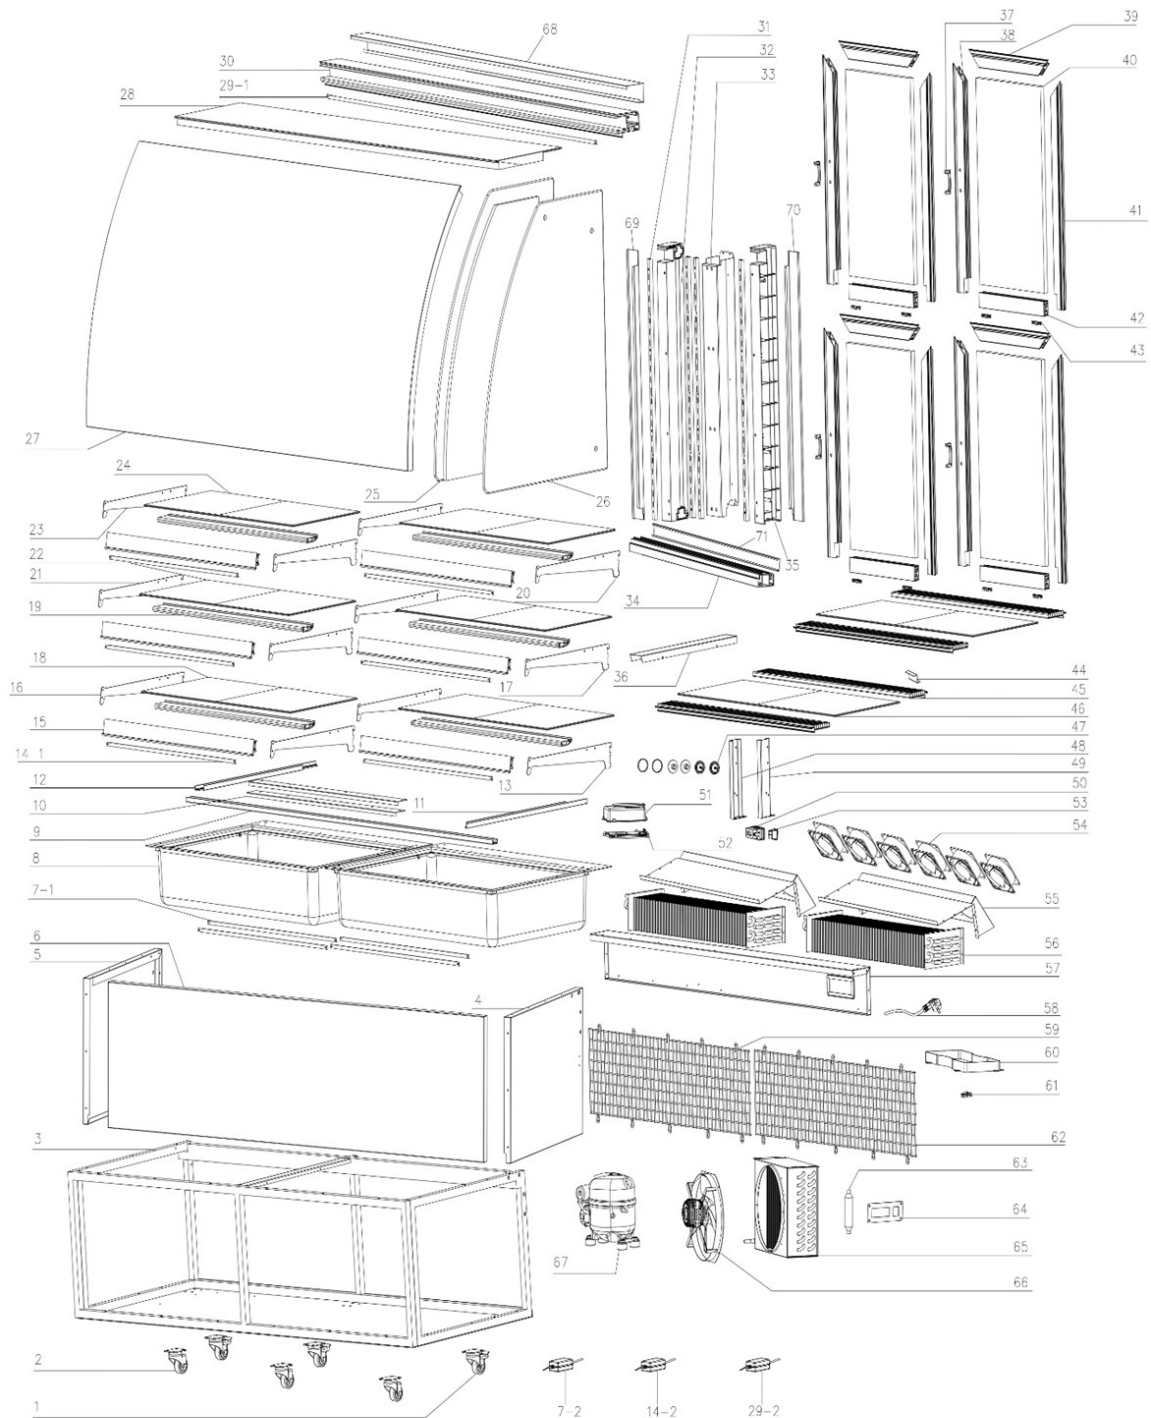

Parts Breakdown

Model **RS-CN-0571** 44504

Parts Breakdown

Model RS-CN-0571 44504

Item No.	Description	Position	Item No.	Description	Position	Item No.	Description	Position
71042	Rear Swivel Caster with Brake for 44504	1	68180	Left Glass for 44504	25	AK226	Digital Controller for 44504	50
79763	Swivel Front Castor without Brake for 44504	2	68186	Right Glass for 44504	26	71079	Thermostat Lid for 44504	51
68203	Base for 44504	3	AM040	Front Glass for 44504	27	71082	Thermostat Base for 44504	52
68164	Right Cover for 44504	4	AM041	Top Glass for 44504	28	68196	Switch for 44504	53
68167	Left Cover for 44504	5	AF525	Top LED for 44504	29-1	AK227	Evaporator Motor for 44504	54
AK215	Front Cover for 44504	6	AK201	6 LED Driver for 44504	29-2	68197	Evaporator Cover for 44504	55
68168	Bottom LED for 44504	7-1	AK221	Top Frame for 44504	30	71084	Evaporator for 44504	56
AG710	4 LED Driver #2 for 44504	7-2, 14-2	68185	Shelf Holder for 44504	31	AK229	Rear Frame for 44504	57
71046	Evaporator Insulation for 44504	8	68184	Left Pole for 44504	32	AK205	Power Cord for 44504	58
AK216	Front Glass Fixer for 44504	9	AK222	Middle Column for 44504	33	AK230	Left Back Grill for 44504	59
AM039	After Air Vent Fixed Parts for 44504	10, 44	AK223	Bottom Frame for 44504	34	71089	Water Tray for 44504	60
68171	Left Glass Fixer for 44504	11	68189	Right Pole for 44504	35	AM025	Power Cord Fixer for 44504	61
68170	Right Glass Fixer for 44504	12	68283	Middle Cover Plate for 44504	36	AM044	Right Back Grill for 44504	62
68172	Right Bottom Shelf Holder for 44504	13	71110	Door Handle for 44504	37	AM045	Dry Filter for 44504	63
68176	Middle LED for 44504	14-1	68190	Left Door Frame for 44504	38	77434	Control Panel for 44504	64
AK217	Metal Price Tags for 44504	15	71068	Top Upper Door Frame for 44504	39	AR621	Condenser for 44504	65
68211	Left Bottom Shelf Holder for 44504	16	AM042	Door Glass for 44504	40	AP880	Motor for 44504	66
68175	Right Top Shelf Holder for 44504	17	68192	Right Door Frame for 44504	41	68199	Compressor for 44504	67
68273	Bottom Glass Shelf for 44504	18	71071	Bottom Door Frame for 44504	42	AF521	Top Back Frame for 44504	68
AK218	Metal Shelf Support for 44504	19	71114	Door Glade Wheel for 44504	43	AF507	Left Back Frame for 44504	69
68276	Left Top Shelf Holder for 44504	20	AF520	Air In/Outlet for 44504	45	AF508	Right Back Frame for 44504	70
68177	Left Top Shelf Holder for 44504	21	AK225	Bottom Frosted Glass for 44504	46	AF522	Bottom Back Frame for 44504	71
68275	Middle/Top Glass Shelf for 44504	22	71121	Screw Cover for 44504	47	AT601	Door Seal for 44504	
68274	Right Top Shelf Holder for 44504	23	AM043	Pole Fixer (Left) for 44504	48			
AF519	Small Glass Shelf for 44504	24	68195	Pole Fixer Right for 44504	49			