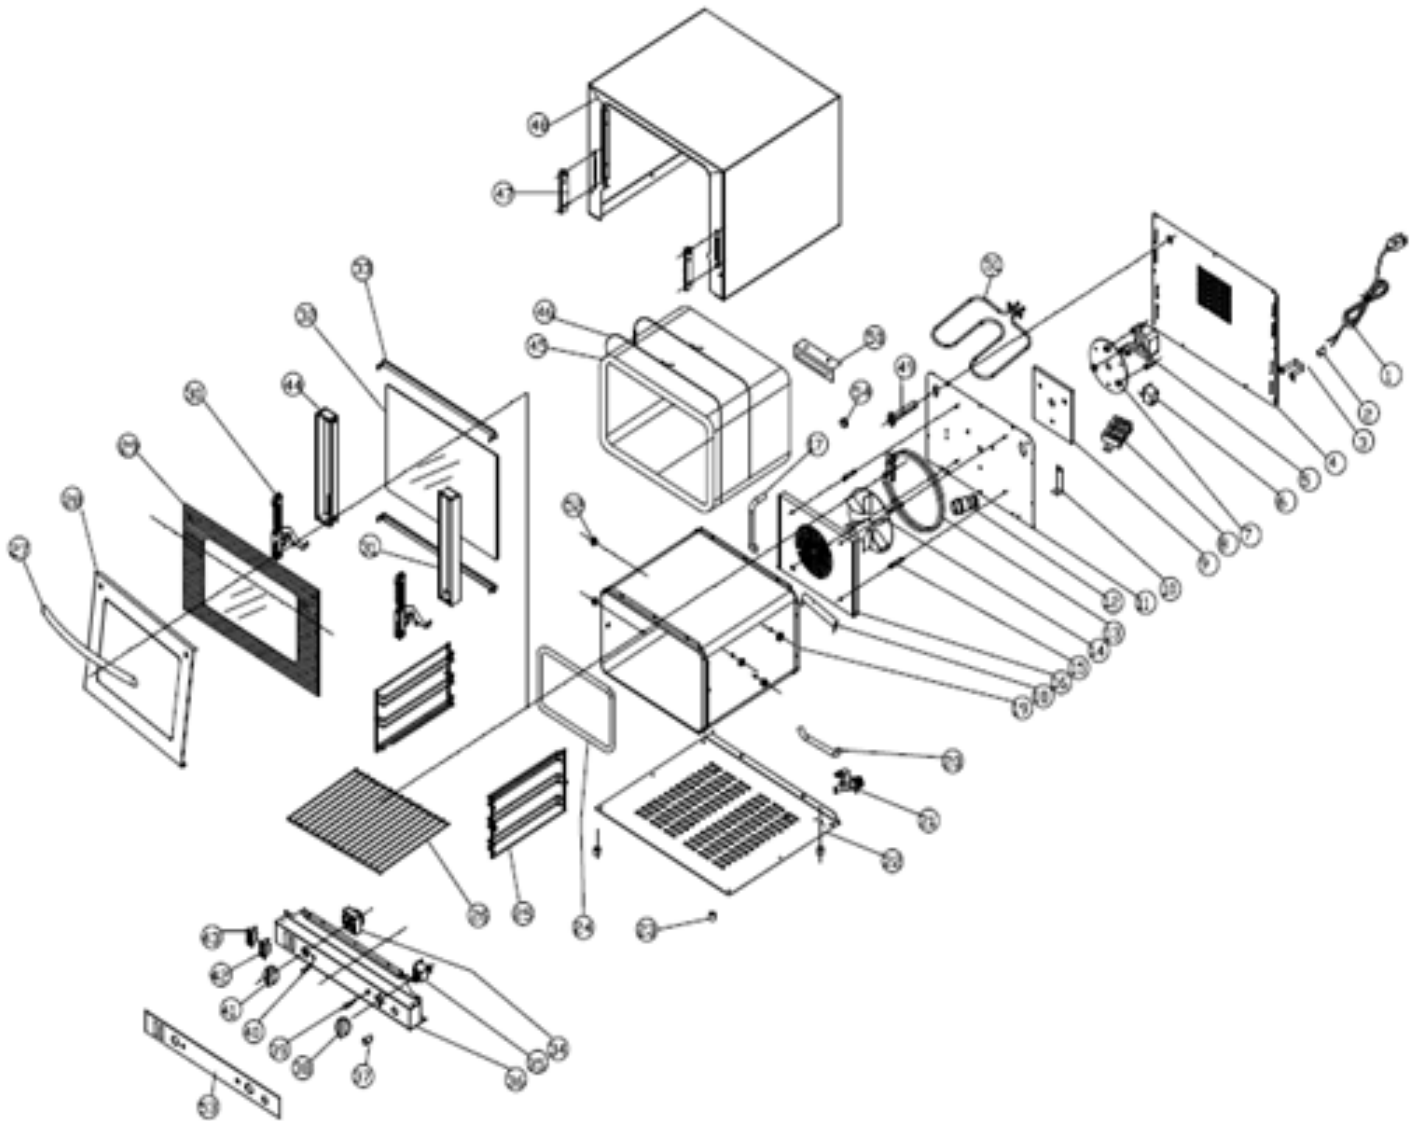

Parts Breakdown

Model **CE-CN-0066-G** 44519

Parts Breakdown

Model CE-CN-0066-G 44519

Item No.	Description	Position	Item No.	Description	Position	Item No.	Description	Position
AC819	Power Cord for 44519	1	AC838	Water Pipe for 44519	20	AC855	Heating Light for 44519	39
AC820	Wire Buckle for 44519	2	AC839	Solenoid Valve for 44519	21	AC856	Power Light for 44519	40
AC821	Space Holder for 44519	3	AC840	Bottom Plate for 44519	22	AC857	Timer Knob for 44519	41
AC822	Rear Board for 44519	4	AC841	Foot for 44519	23	AC858	Switch for Grill and Convection Function for 44519	42
AC823	Fan Motor for 44519	5	AC842	Door Seal for 44519	24	AC859	Switch Bottom for 44519	43
AC824	Temperature Limiter for 44519	6	AC843	Tray Grid for 44519	25	AC860	Left Door Frame for 44519	44
AC825	Motor Base for 44519	7	AC844	Backing Tray for 44519	26	AC861	Insulation for 44519	45
AC826	Terminal for 44519	8	AC845	Handle for 44519	27	AC862	Insulation Wire for 44519	46
AC827	Motor Insulation for 44519	9	AC846	Front Door Frame for 44519	28	AC863	Hinge Assembly for 44519	47
AC828	Connection Plate for 44519	10	AC847	Outer Glass for 44519	29	AC864	Shell for 44519	48
AC829	Middle Board for 44519	11	AC848	Hinge Assembly for 44519	30	AC865	Exhaust Pipe for 44519	49
AC830	Internal Light for 44519	12	AC849	Right Door Frame for 44519	31	AC866	Upper Heating Element Fixture for 44519	50
AC831	Heating Element for 44519	13	63930	Complete Door for 44519	32	AC867	Upper Heating Element for 44519	51
AC832	Fan Blade for 44519	14	63903	Glass Fiber Insulation for 44519	33	AC868	Grid Screw for 44519	52
AC833	Connection Pole for 44519	15	AC850	Timer for 44519	34	AC869	Control Panel for 44519	53
AC834	Wind Plate for 44519	16	AC851	Thermostat for 44519	35	AC870	Water Pipe Fixture for 44519	54
AC835	Moisture Spray Pipe for 44519	17	AC852	Control Box for 44519	36	AC871	Sheet Pan for 44519	55
AC836	Sensor Fixture for 44519	18	AC853	Humidity Control Switch for 44519	37	AI004	Light Cover for 44519	
AC837	Interior for 44519	19	AC854	Thermostat Knob for 44519	38			