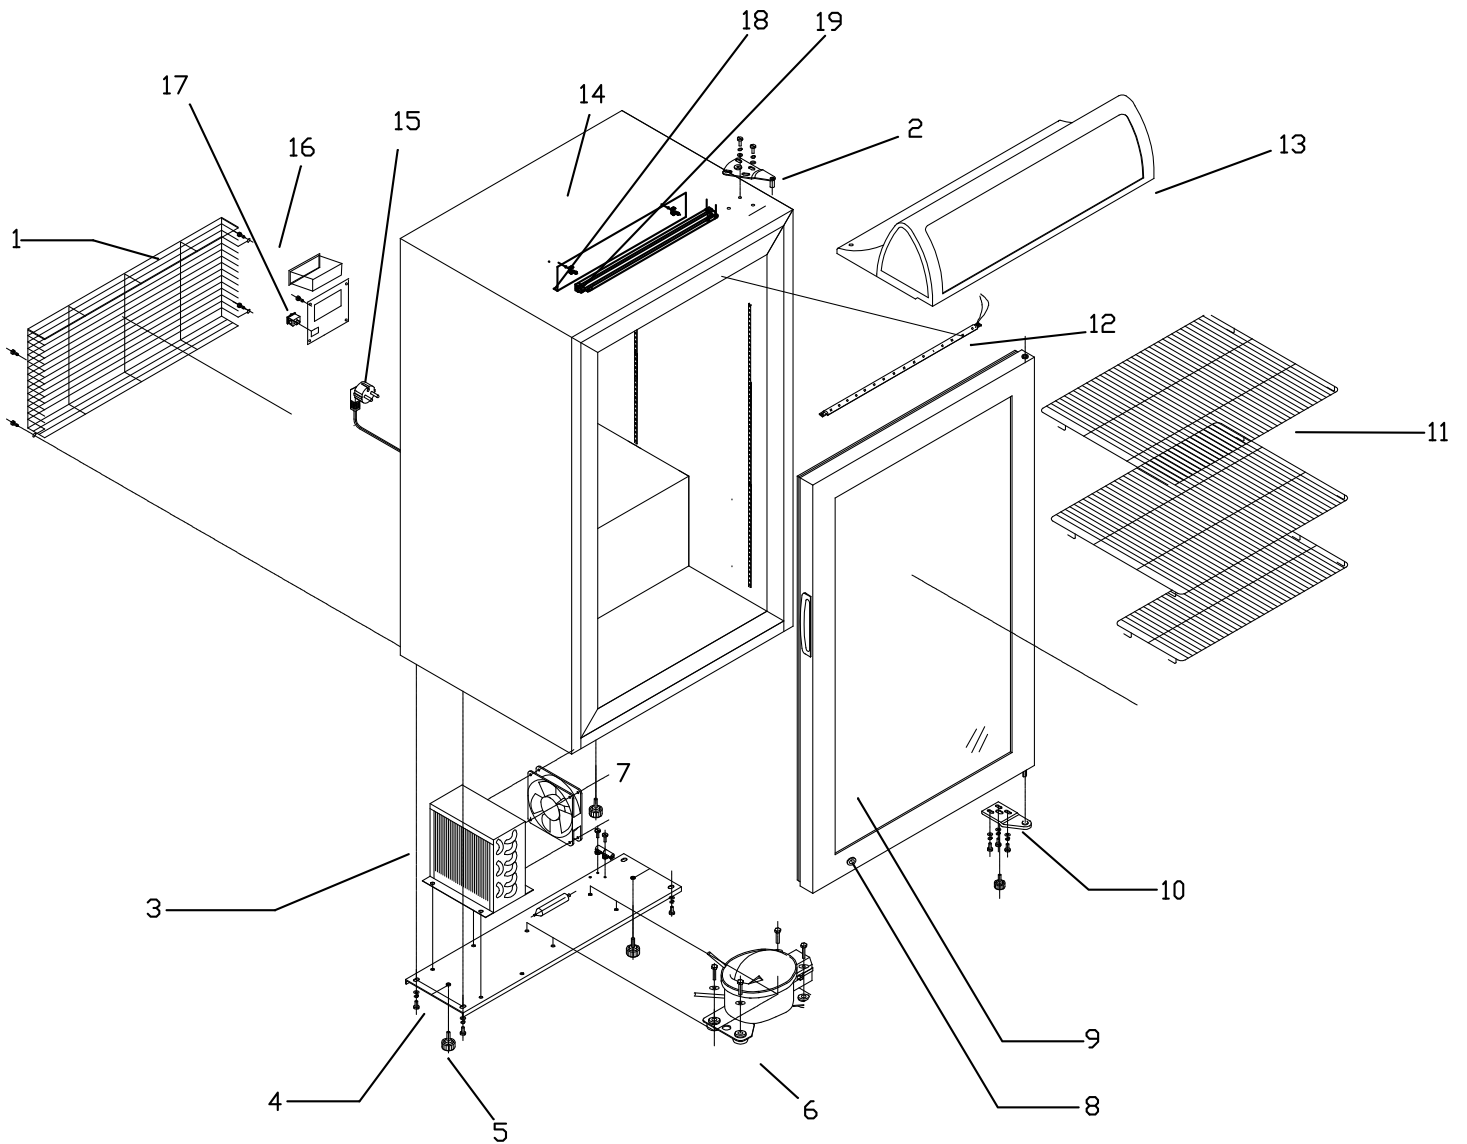

Parts Breakdown

Model FR-CN-0098 44526

Parts Breakdown

Model **FR-CN-0098** 44526

Item No.	Description	Position	Item No.	Description	Position	Item No.	Description	Position
AH292	Ventilation Grill for 44526	1	AH299	Lock for 44526	8	AH306	Plug for 44526	15
AH293	Upper Hinge for 44526	2	AH300	Door for 44526	9	AH307	Temperature Control for 44526	16
AH294	Condenser for 44526	3	AH301	Bottom Hinge for 44526	10	AH308	On/Off Switch for 44526	17
AH295	Bottom Panel for 44526	4	AH302	Shelf for 44526	11	AH309	Bracket for Light for 44526	18
AH296	Feet for 44526	5	AH303	Light for 44526	12	AH310	Top Light for 44526	19
AH278	Compressor NUG60LR for 44526	6	AH304	Light Box for 44526	13			
AH298	Fan Motor for 44526	7	AH305	Cabinet for 44526	14			