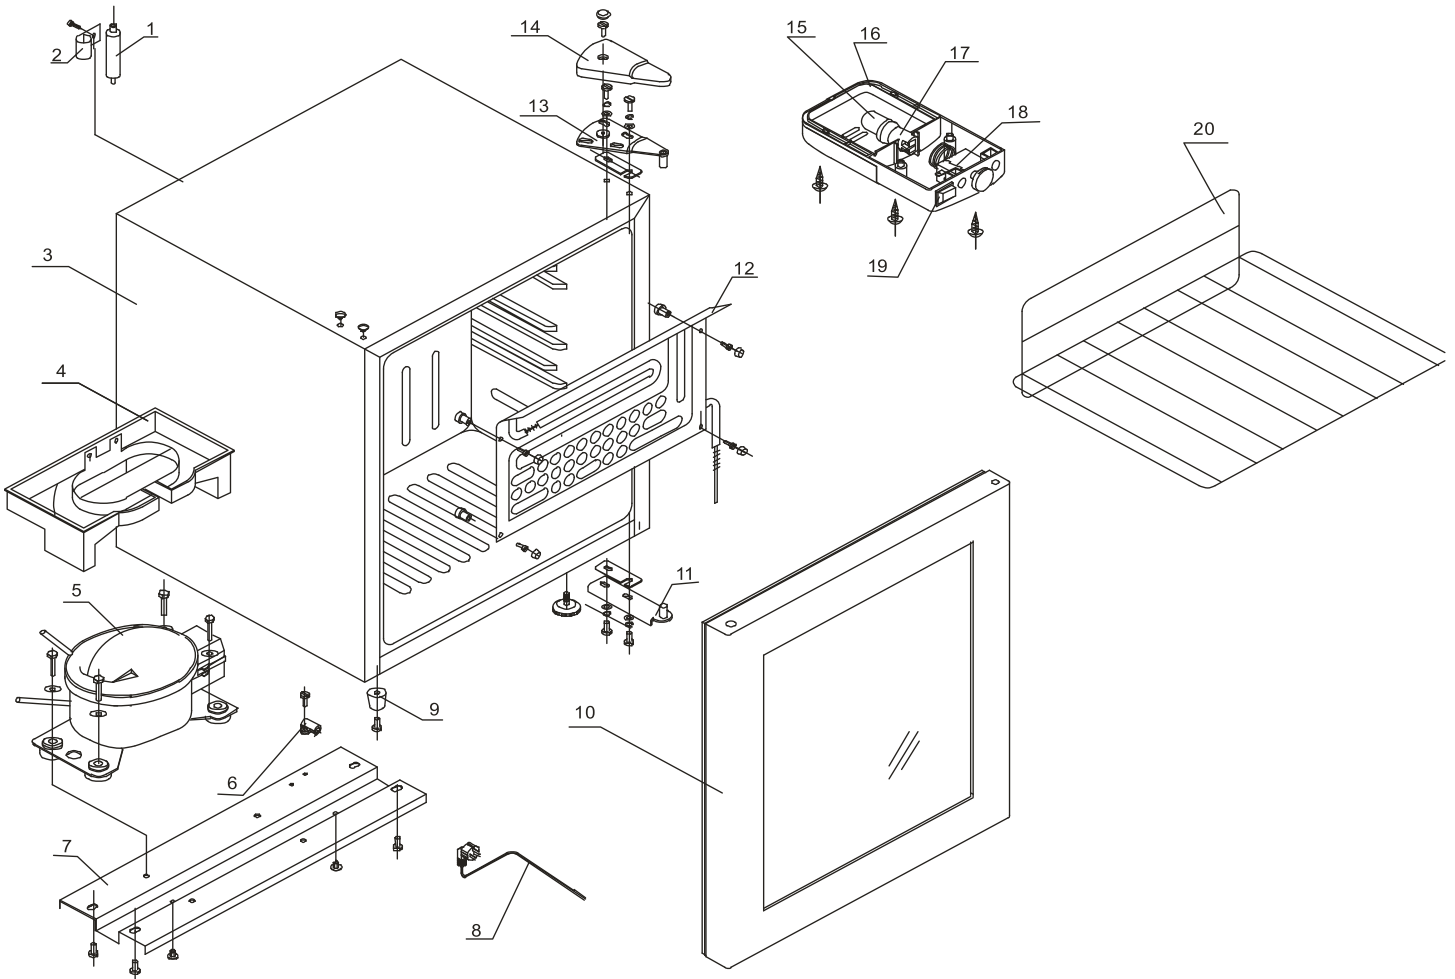

# Parts Breakdown

**Model RS-CN-0021** 44527

# Parts Breakdown

---

## Model RS-CN-0021 44527

Item No.	Description	Position	Item No.	Description	Position	Item No.	Description	Position
AH340	Device for Drying for 44527	1	AH347	Power Line for 44527	8	AH354	Light for 44527	15
AH341	Filter Trestle for 44527	2	AH348	Foot for 44527	9	AH355	Light Trestle for 44527	16
AH342	Case for 44527	3	AH349	Glass Door for 44527	10	AH356	Lamp-Socket for 44527	17
AH343	Water Pan for 44527	4	AH350	Below Hinge for 44527	11	AH357	Thermostat for 44527	18
69130	Compressor UKN35YA for 44527	5	AH351	Evaporator for 44527	12	AH358	Switch for 44527	19
AH345	Line Ball Clip for 44527	6	AH352	Up Hinge for 44527	13	AH359	Shelf for 44527	20
AH346	Compressor Baseplate for 44527	7	AH353	Hinged Cover for 44527	14			