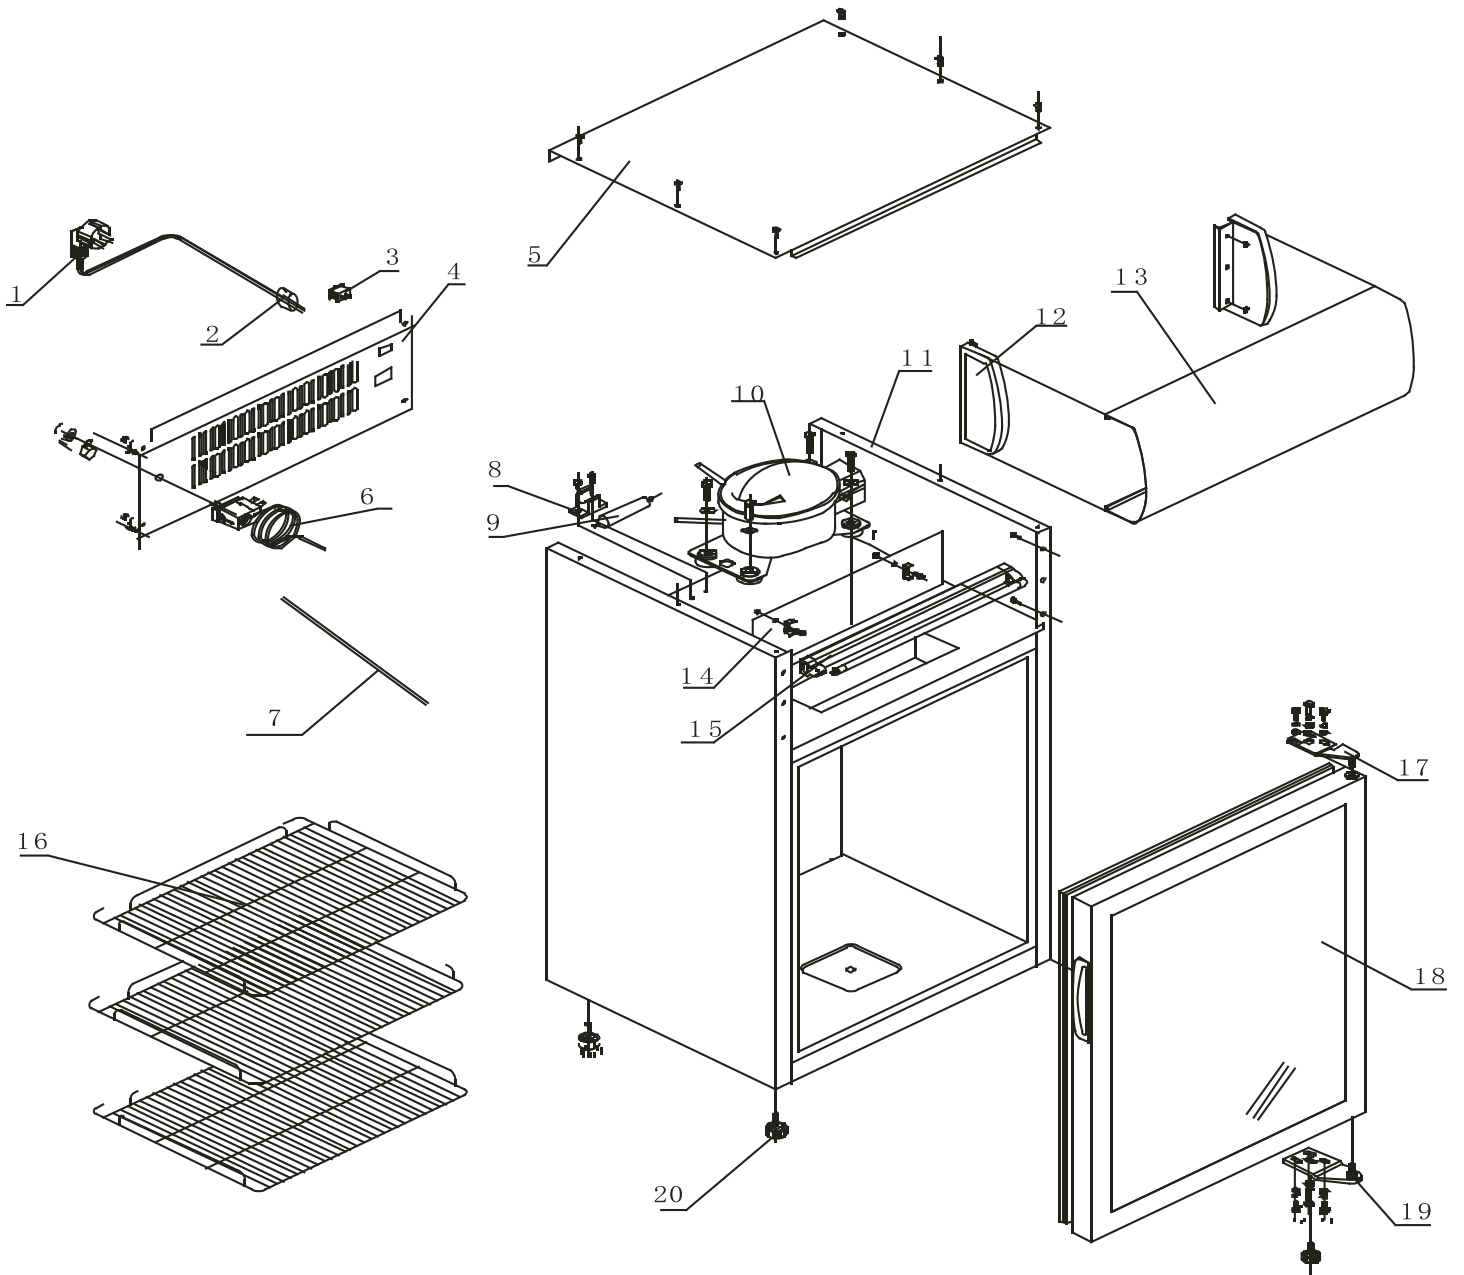

Parts Breakdown

Model **RS-CN-0052-B** 44529

Parts Breakdown

Model **RS-CN-0052-B** 44529

Item No.	Description	Position	Item No.	Description	Position	Item No.	Description	Position
69160	Power Line for 44529	1	69167	Filter Holder for 44529	8	69173	Lamp for 44529	15
69161	Wire Clip for 44529	2	69168	Dry Filter for 44529	9	69174	Shelf for 44529	16
69162	Switch for 44529	3	AI557	Compressor QD43Y11G for 44529	10	69175	Top Hinge for 44529	17
69163	Back Shroud for 44529	4	69169	Fridge Body for 44529	11	69176	Glass Door for 44529	18
69164	Top Tray for 44529	5	69170	Light Box Plug for 44529	12	69177	Bottom Hinge for 44529	19
69165	Temperature Control for 44529	6	69171	Light Piece for 44529	13	69178	Base Foot for 44529	20
69166	Internal Connection for 44529	7	69172	Lamp Holder for 44529	14			