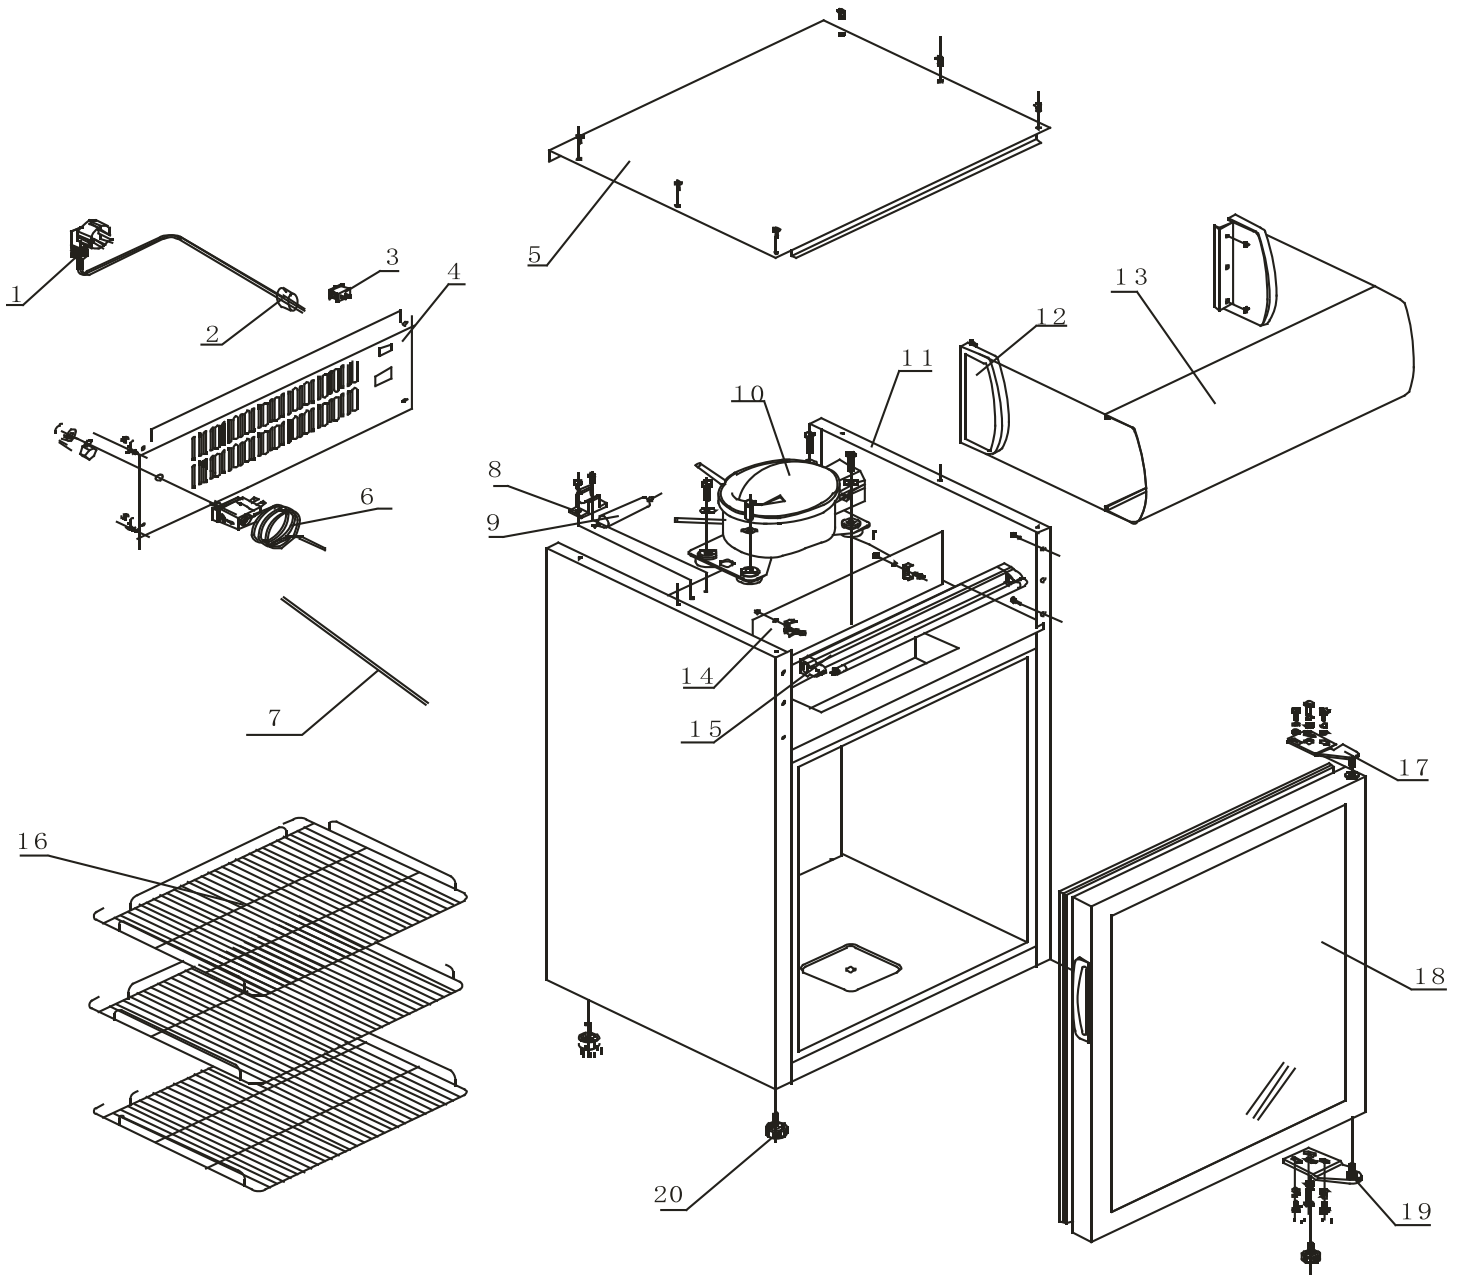

Parts Breakdown

Model **RS-CN-0021-B** 44575

Parts Breakdown

Model RS-CN-0021-B 44575

Item No.	Description	Position	Item No.	Description	Position	Item No.	Description	Position
69121	Power Line for 44575	1	69128	Filter Holder for 44575	8	69135	Lamp for 44575	15
69122	Wire Clip for 44575	2	69129	Dry Filter for 44575	9	69136	Shelf for 44575	16
69123	Switch for 44575	3	69130	Compressor UKN35YA for 44575	10	69137	Top Hinge for 44575	17
69124	Back Shroud for 44575	4	69131	Fridge Body for 44575	11	69138	Glass Door for 44575	18
69125	Top Tray for 44575	5	69132	Light Box Plug for 44575	12	69139	Bottom Hinge for 44575	19
69126	Temperature Control for 44575	6	69133	Light Piece for 44575	13	69140	Base Foot for 44575	20
69127	Internal Connection for 44575	7	69134	Lamp Holder for 44575	14			