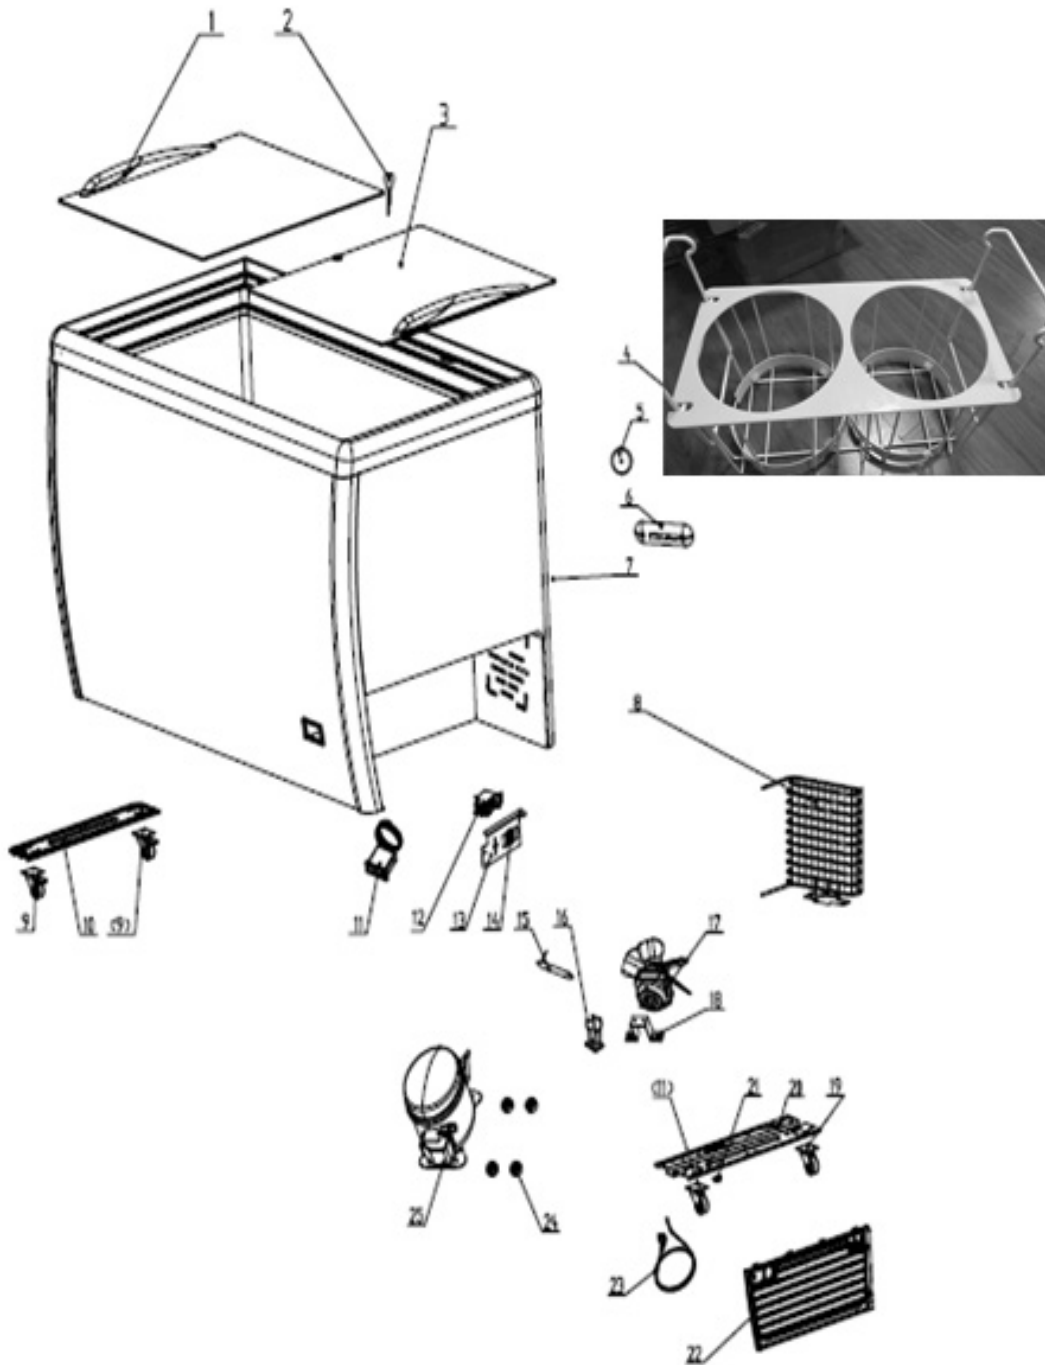

Parts Breakdown

Model **FR-CN-0460-S** 44589

Parts Breakdown

Model FR-CN-0460-S 44589

Item No.	Description	Position	Item No.	Description	Position	Item No.	Description	Position
69425	Upper Glass Door for 44589	1	69433	Thermostat Support for 44589	13	69442	Power Cord for 44589	23
69426	Key for 44589	2	69434	Indicator Lamp for 44589	14	AE638	Compressor Feet for 44589	24
69427	Lower Glass Door for 44589	3	69435	Filter for 44589	15	69443	Compressor R290 for 44589	25
AI314	Basket (2 Tubs) for 44589	4	69436	Filter Support for 44589	16	AI315	Plastic Cover (2 Tubs) for 44589	
69428	Thermostat Cover for 44589	5	69437	Fan Motor for 44589	17	AI311	Rubber Bumper for 44589	
69429	Cabinet for 44589	7	69438	Fan Motor Support for 44589	18	AI312	LED Bar for 44589	
69430	Condenser for 44589	8	69439	Casters without Brakes for 44589	19	AI313	LED Transformer for 44589	
69431	Casters with Brakes for 44589	9	69440	Compressor Panel for 44589	20			
69432	Thermostat for 44589	12	69441	Side Panel for 44589	22			

Sneeze Guard

Item No.	Description	Position	Item No.	Description	Position	Item No.	Description	Position
AC130	Front Rail for 44589		AC120	Screws for Rails for 44589		AQ649	Side Glass for 44589	
AC117	Side Rail for 44589		AK760	Metal Washers for 44589		AQ658	Front Glass for 44589	
AC118	Metal Plate for Side Rails for 44589		AC121	Fasteners for Glass Panels for 44589		AQ659	Top Glass for 44589	
AC119	L-Shaped Bracket for 44589		AQ657	Gasket for 44589		AC958	Sneeze Guard Whole Set Assembled for 44589	