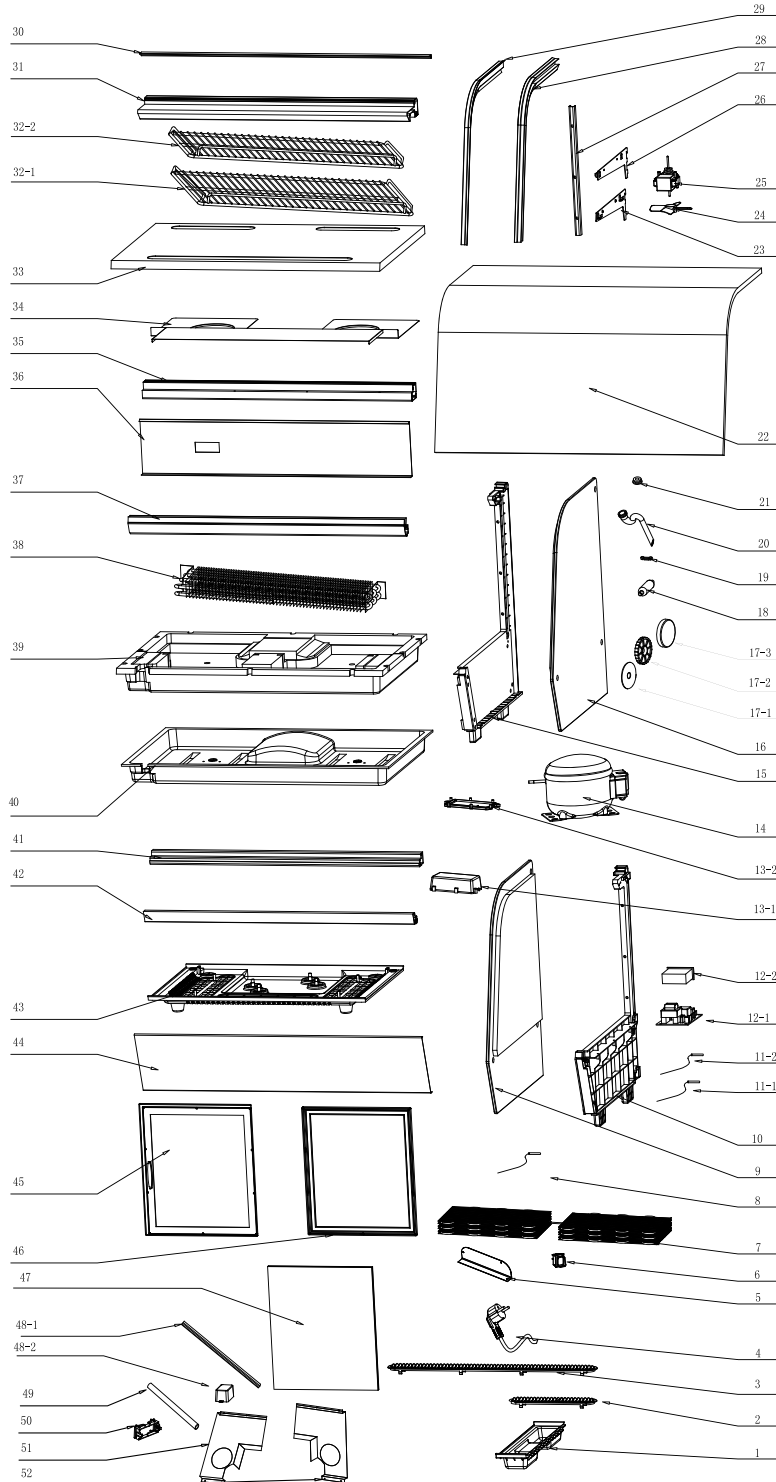

# Parts Breakdown

Model RS-CN-0160-4 44630

# Parts Breakdown