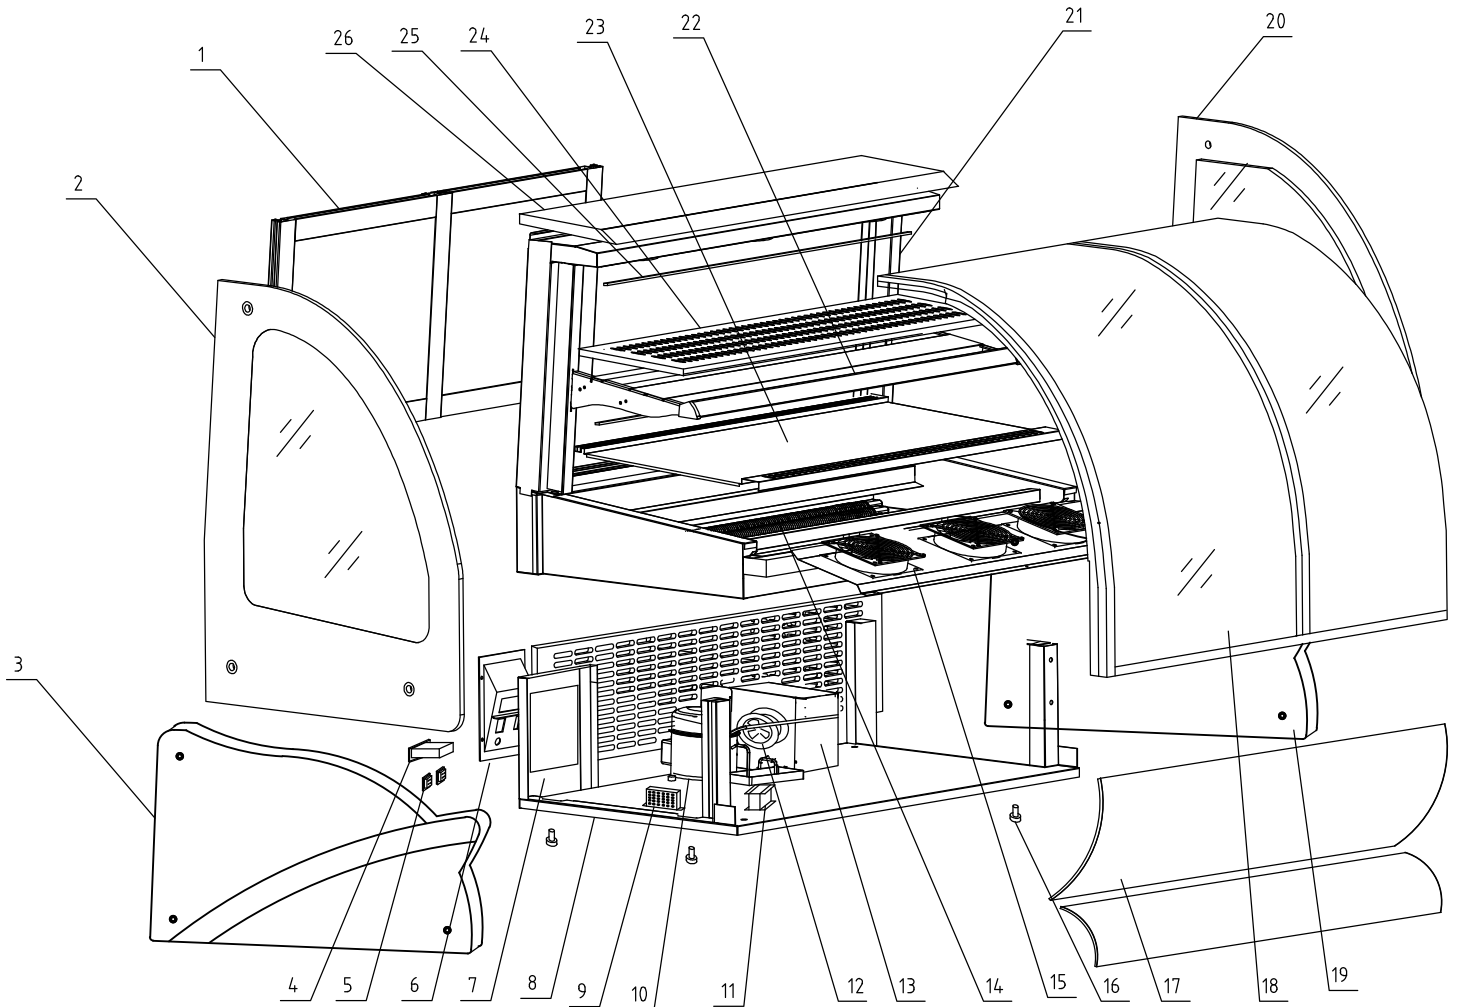

Parts Breakdown

Model RS-CN-0190-D 44640

Parts Breakdown

Model RS-CN-0190-D 44640

Item No.	Description	Position	Item No.	Description	Position	Item No.	Description	Position
AA023	Back Sliding Door for 44640	1	66973	Compressor for 44640	10	AA015	Right Panel for 44640	19
AA001	Left Glass for 44640	2	AA007	Transformer for Glass for 44640	11	AA016	Right Glass for 44640	20
AA002	Left Panel for 44640	3	AA008	Condenser Fan for 44640	12	AA028	Body for 44640	21
66967	Thermostat for Temperature for 44640	4	AA009	Condenser for 44640	13	AA029	Shelf for 44640	22
66968	Switch for 44640	5	AA025	Evaporator for 44640	14	AA030	Metal Shelf 1 for 44640	23
AA003	Control Panel for 44640	6	AA011	Evaporator Fan for 44640	15	AA031	Metal Shelf 2 for 44640	24
AA004	Panel Fixing Board for 44640	7	AA012	Adjustable Foot for 44640	16	AA032	Lamp for 44640	25
AA024	Under Frame for 44640	8	AA026	Front Panel for 44640	17	AA033	Top Panel for 44640	26
AA006	Transformer for LED for 44640	9	AA027	Front Sliding Glass for 44640	18			