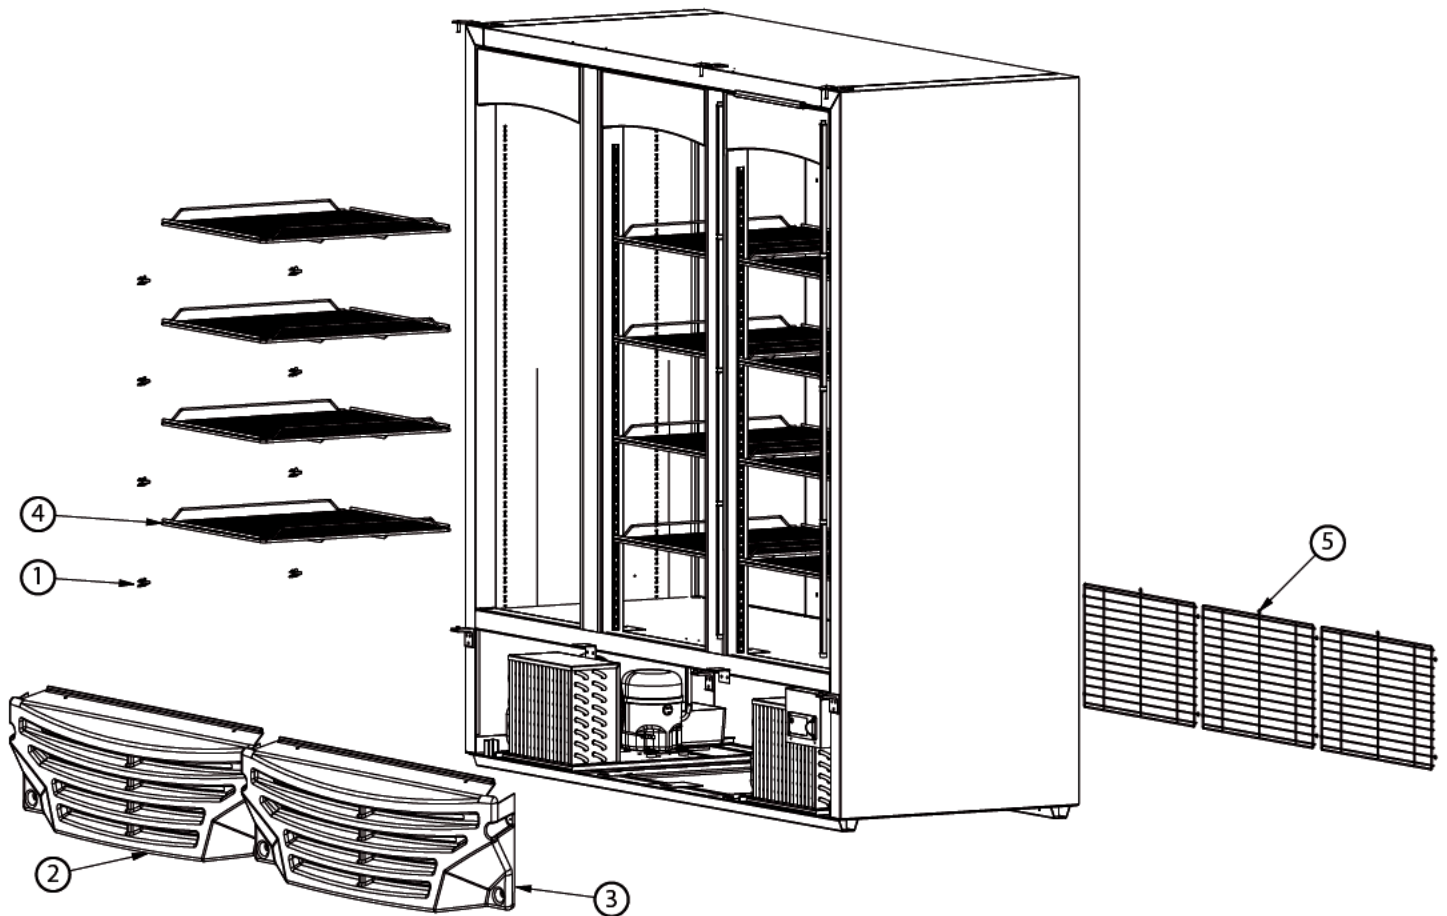

# Parts Breakdown

Model G372 BLACK 45250

Evaporator Assembly