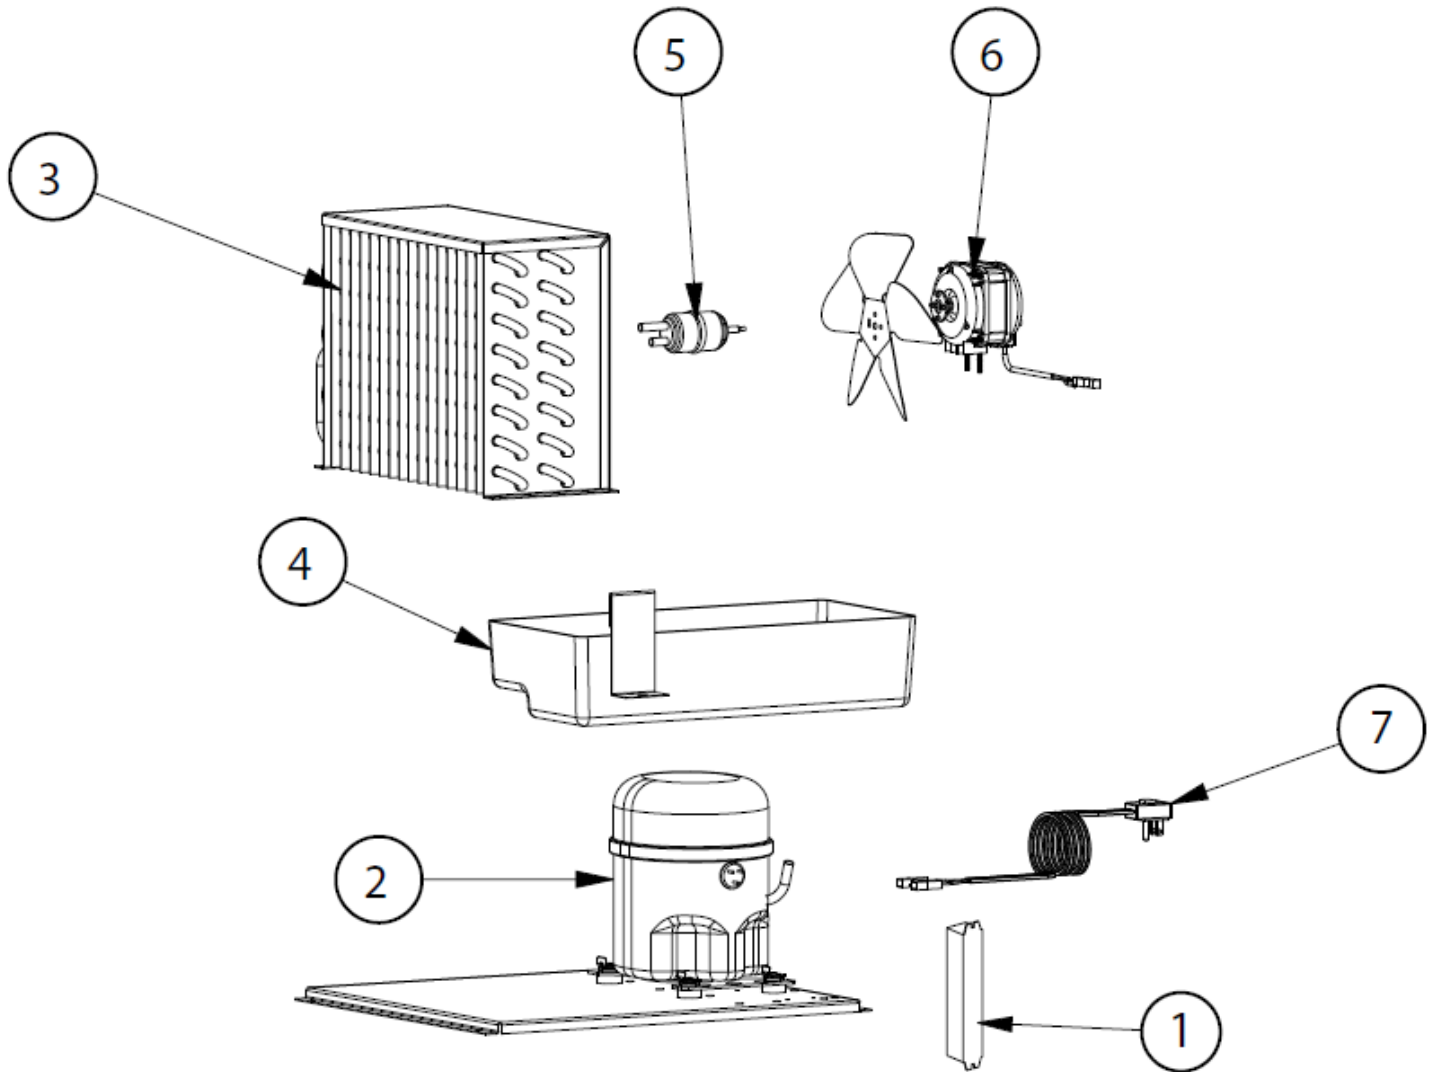

Parts Breakdown

Model G372 BLACK 45250

Condenser Assembly