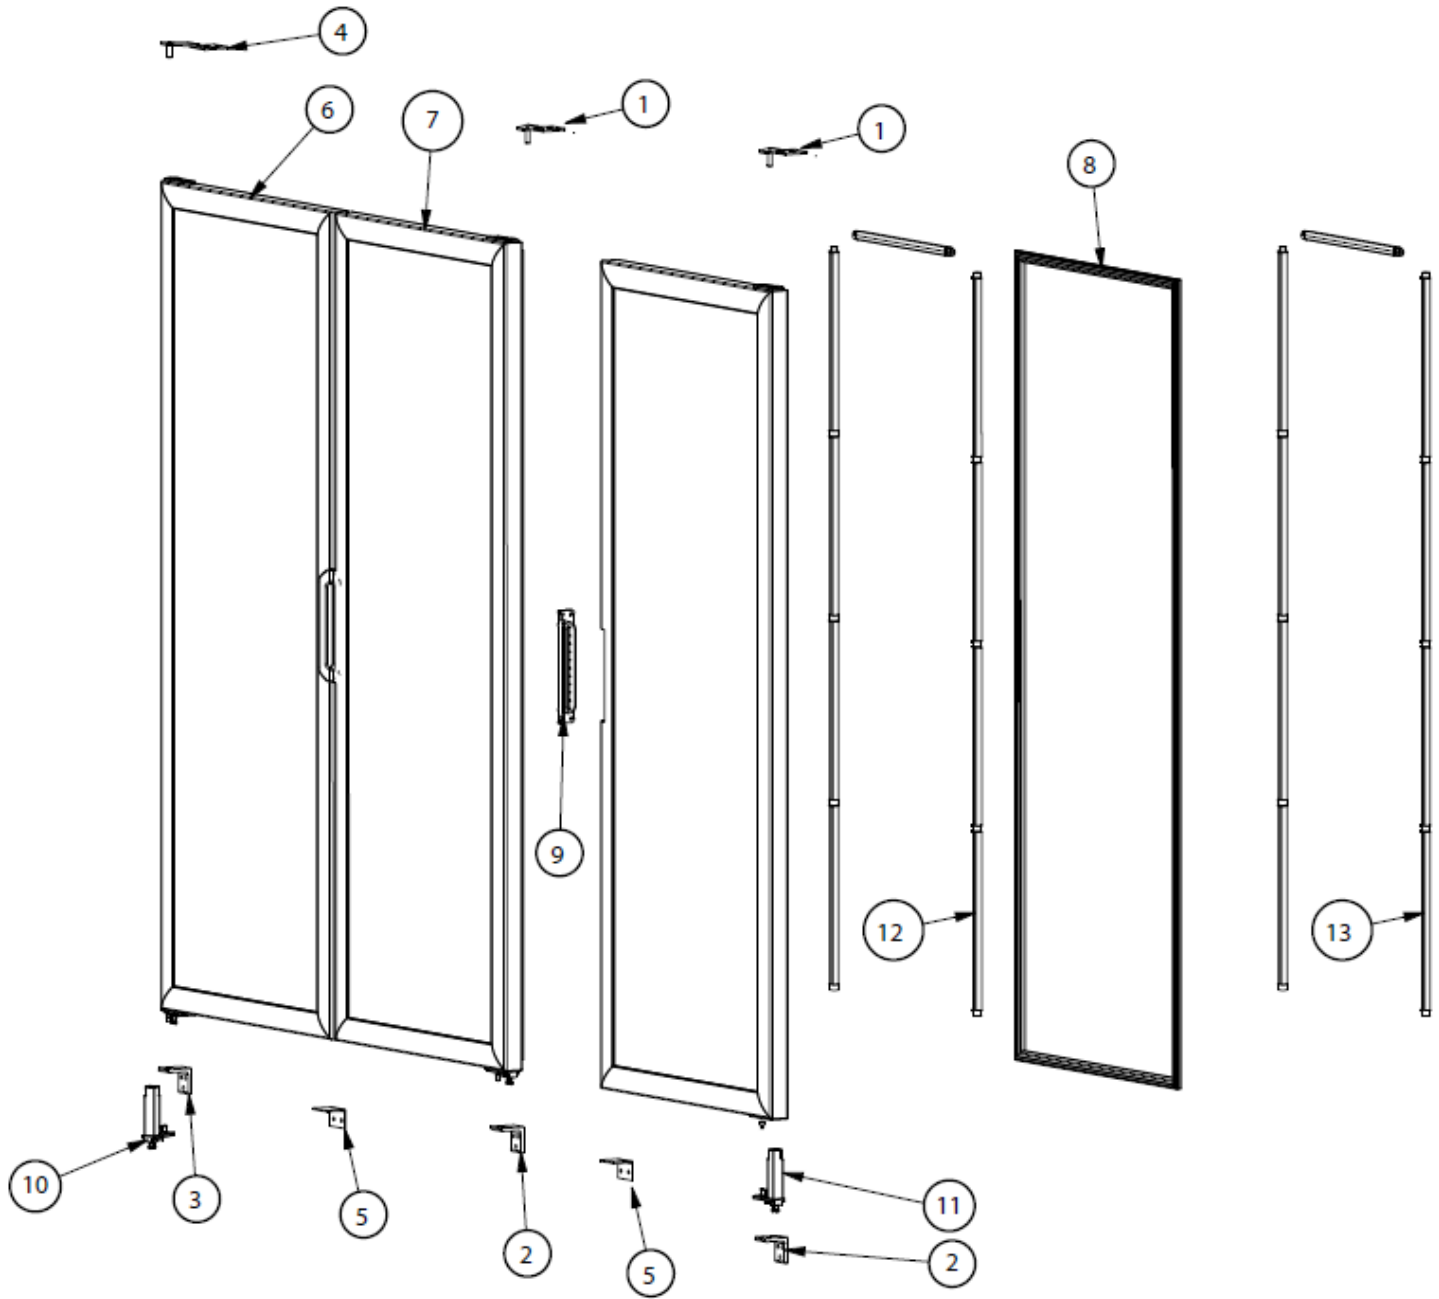

# Parts Breakdown

Model G372 BLACK 45250

Door Assembly