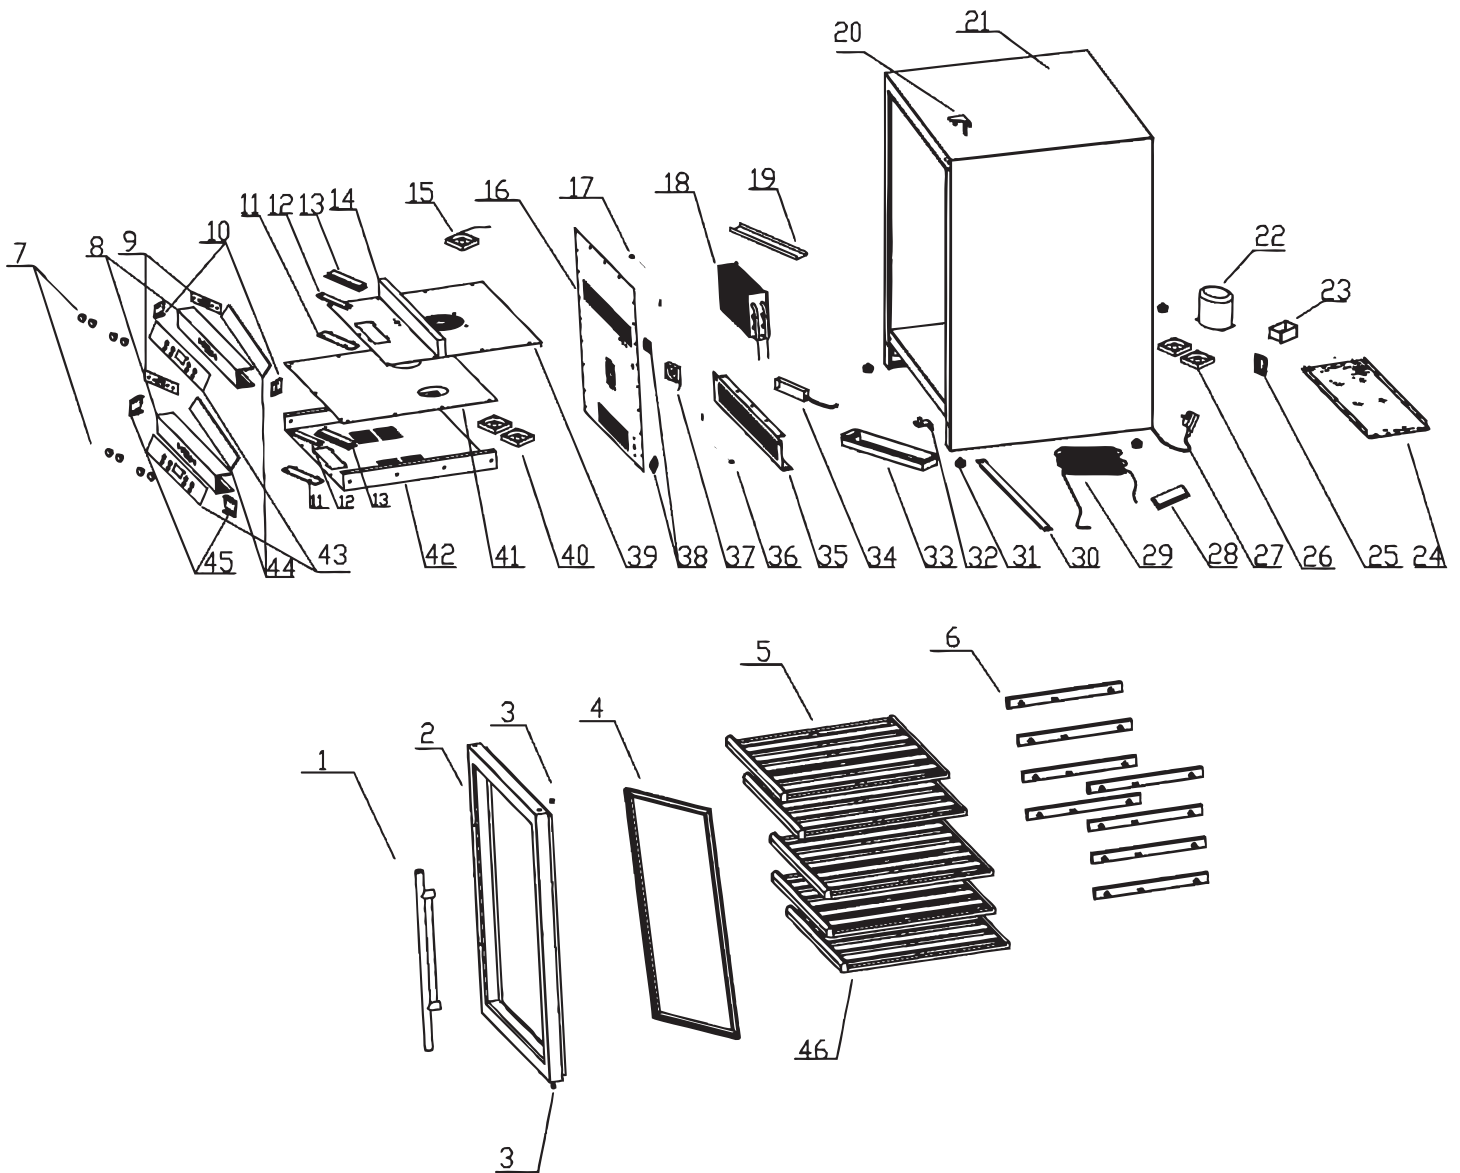

Parts Breakdown

Model WC-CN-0040-D 45260

Parts Breakdown

Model WC-CN-0040-D 45260

Item No.	Description	Position	Item No.	Description	Position	Item No.	Description	Position
79714	Handle Stainless Steel for 45260	1	79730	Up-Sensor for 45260	17	79711	Watershed Plate for 45260	33
79715	Door Assemble Stainless Steel Door for 45260	2	79731	Evaporator for 45260	18	79698	Heating Wire for 45260	34
79712	Shaft Sleeve for 45260	3	79732	Sealing PVC for 45260	19	79748	Front Grill - Stainless Steel for 45260	35
79717	Door Gasket (Stainless Steel Door) for 45260	4	AM672	Upper Hinger for 45260	20	79749	Down Sensor for 45260	36
79718	Upper Wood Shelf for 45260	5	79734	Casing for 45260	21	79701	8025 Fan for 45260	37
79719	Sliding Trace-Left for 45260	6	79735	Compressor for 45260	22	79700	Sensor Cap for 45260	38
AM670	Sliding Trace-Right for 45260	6	AM673	Water Tray for 45260	23	79752	Top Ventilation Board for 45260	39
79674	Control Box for 45260	8	79737	Compressor Support Plate for 45260	24	AM666	8025 Fan for 45260	40
79675	Display PCB for 45260	9	79692	Hidden Line Box for 45260	25	79754	Up Cover (Mid.Board) for 45260	41
79676	Electric Box Support Left for 45260	10	AM674	8025 Fan-2 for 45260	26	79755	Bottom Cover (Mid.Board) for 45260	42
68729	Right Support Frame of Upper Electric Box for 45260	10	79694	Power Supply Cord for 45260	27	79710	Control Panel Sticker Silver for 45260	43
79725	Upper Zone LED Light Strip-Blue for 45260	12	79689	Electric Board for 45260	28	79708	Fixation Electrical Box (Down) for 45260	45
AM671	Lower Zone LED Light Strip-Blue for 45260	12	79742	Condenser for 45260	29	79759	Bottom Wood Shelf for 45260	46
79703	Sealing (Froming) for 45260	14	79743	Bottom Reinforcing Bar for 45260	30	79760	Carton for 45260	47
79728	Fan-1 for 45260	15	AM675	Foot for 45260	31	AM676	Upper Zone LED Light Strip-White for 45260	48
79729	Back Ventilation Board for 45260	16	79745	Down Hinger+Front Foot for 45260	32	AM677	Lower Zone LED Light Strip-White for 45260	49