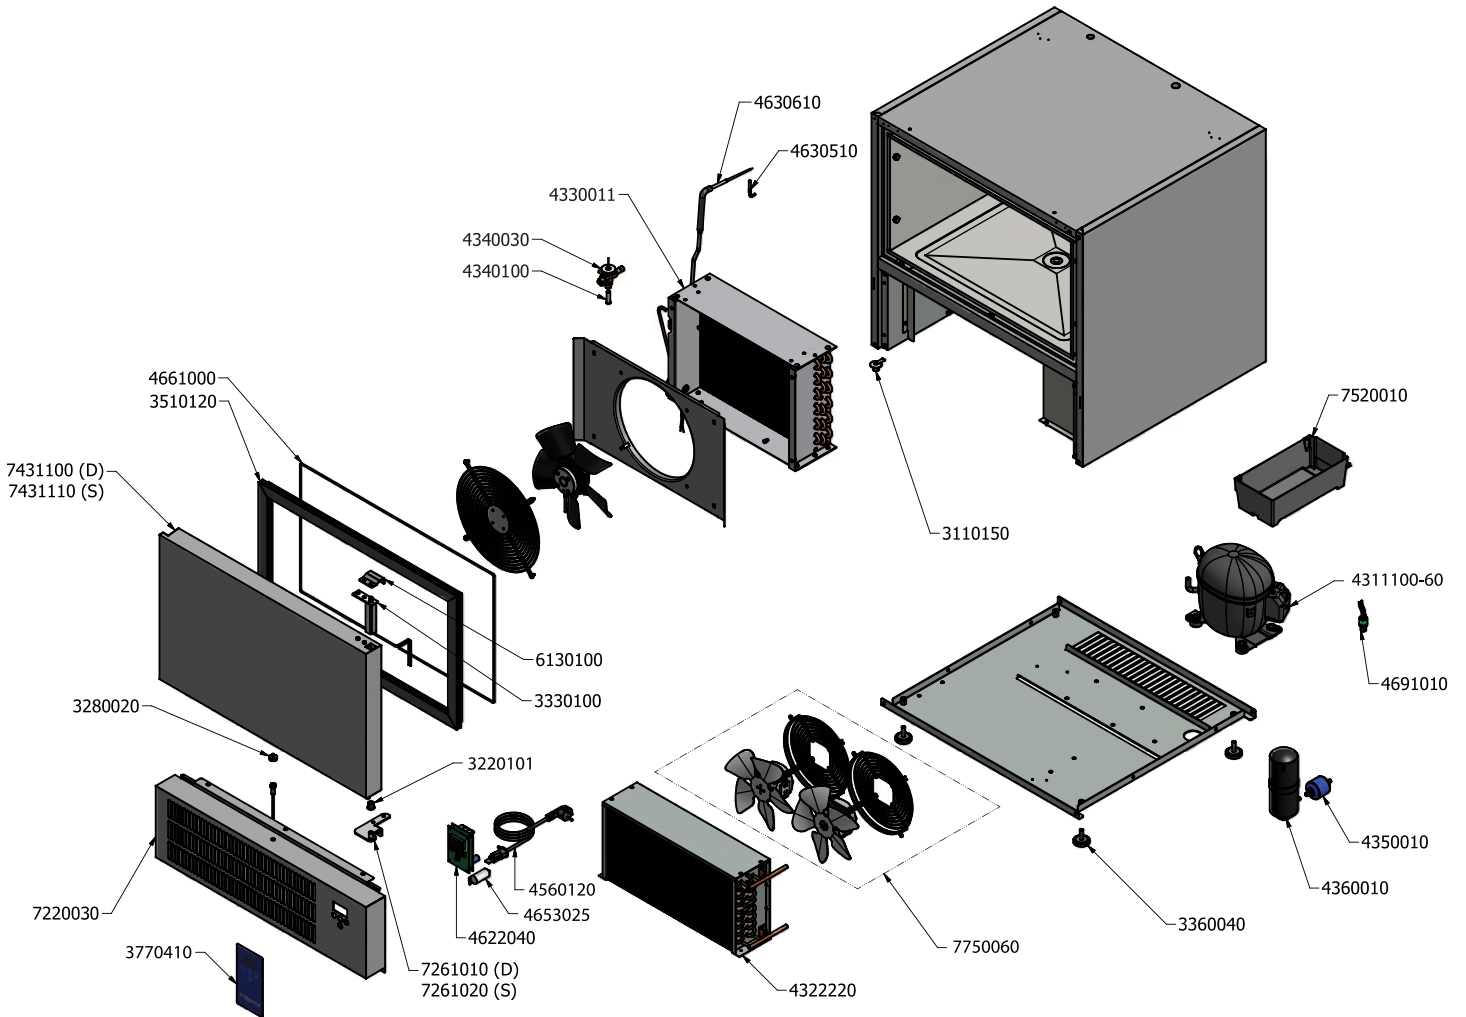

Parts Breakdown

Model BC-IT-0905 45262

Parts Breakdown

Model BC-IT-0905 45262

Item No.	Description	Position	Item No.	Description	Position	Item No.	Description	Position
64968	Drainage Plug 1/2" for 45262	3110150	42101	Term Valve TES2 -068Z3422 - R404A for 45262	4340030	42115	Pressure Switch 28Bar for 45262	4691010
42092	Door Bush FC D13 H=2 for 45262	3220101	64966	Flate Orifice TE2 N° 00 ODF - 068-2070 for 45262	4340100	64961	Right Superior Hinge for 45262	6130100
42093	Round Magnet D=22 for 45262	3280020	42103	Filter 50x6mm for 45262	4350010	64962	Inferior Panel AB ECO-E4-05 for 45262	7220030
42094	Door Pivot Hinge 28L S/F-13 for 45262	3330100	42105	Liquid Receiver 0.8 LT for 45262	4360010	42118	Right Inferior Hinge for 45262	7261010
42067	Feets H=20 D=45 M10 Black for 45262	3360040	42106	Cable AVG SJT L=3500 UL Terminal Board PA84 for 45262	4560120	44037	Left Inferior Hinge for 45262	7261020
64959	Door Magnet Gasket AB-E4-05 for 45262	3510120	42108	Card EVC80S11P7CLT00 AB 2RELE for 45262	4622040	64963	Foamed Door AB ECO-E4-05 DX for 45262	7431100
42097	Adhesive Control Panel AB-03 for 45262	3770410	42109	Chamber Probe PTC L=2500 Green for 45262	4630510	64967	Foamed Door AB-E4-05 LE ECO for 45262	7431110
64969	Compressor ASP NT2178GK - R404A for 45262	4311100-60	42110	Core Probe PTC 1000 L=3000 Gray for 45262	4630610	42120	Evaporation Water Tank 190W L=1500 for 45262	7520010
64971	Air Condenser 4R 2x230 36TU for 45262	4322220	42113	Electric Condenser 2MF for 45262	4653025	42111	Zhiel Fan AB D=300 + 2Cond Ass. Fan D300 + Flat Grid for 45262	7750060
42100	Evaporator AB-05 for 45262	4330011	64960	Frame Heating Element AB05T 15W/M for 45262	4661000	42112	Stainless Steel Flat Grate Zhiel D300 for 45262	