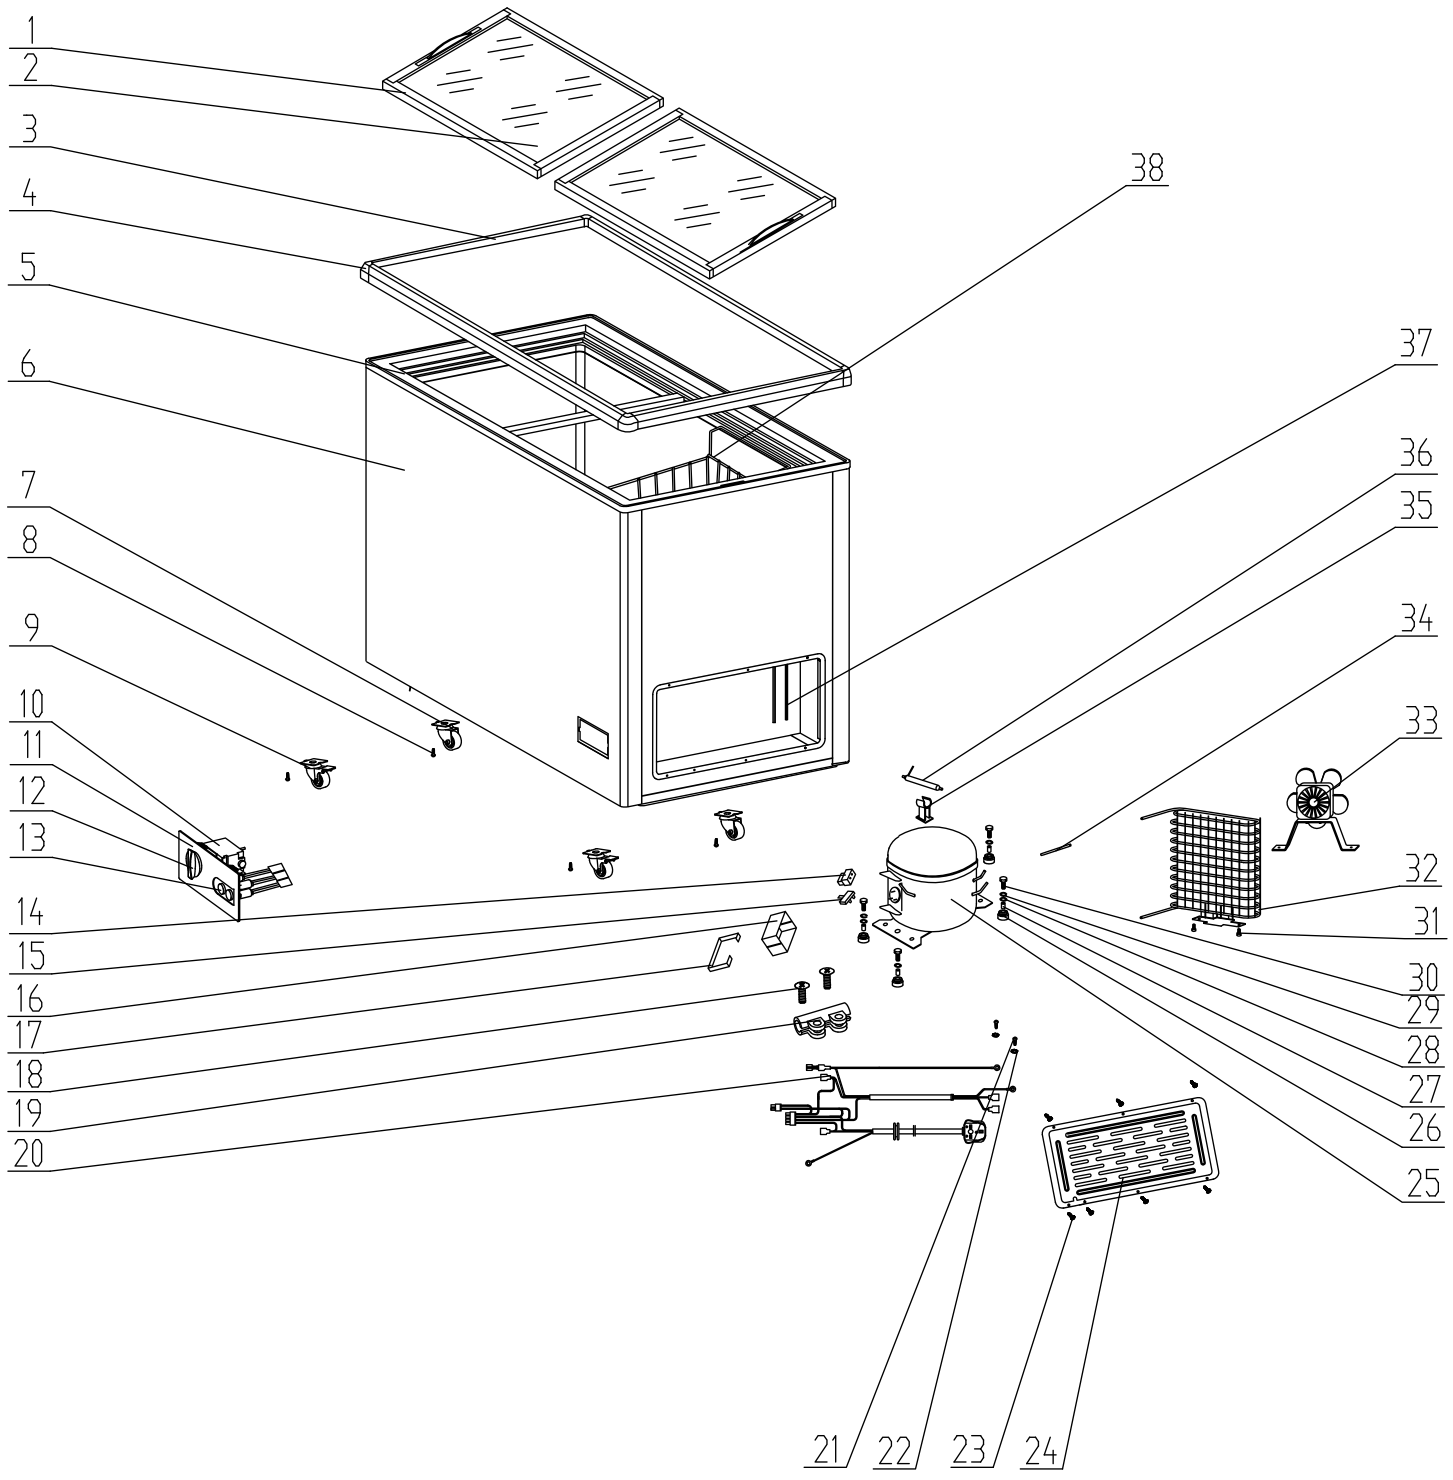

Parts Breakdown

Model FR-CN-0320 45293

Parts Breakdown

Model FR-CN-0320 45293

| Item No. | Description | Position | Item No. | Description | Position | Item No. | Description | Position |
|----------|------------------------------------|----------|----------|--|----------|----------|-----------------------------|----------|
| 64470 | Upper Door for 45293 | 1 | 79777 | PTC Starter for 45293 | 14 | 79787 | Connecting Sleeve for 45293 | 27 |
| 79767 | Lower Door for 45293 | 2 | 79778 | Protector for 45293 | 15 | 79788 | Washer for 45293 | 28 |
| 79768 | Aluminum Alloy Frame for 45293 | 3 | 79779 | Cover for 45293 | 16 | 79789 | Spring Hooks for 45293 | 29 |
| 79770 | Corner for 45293 | 4 | 79780 | Clamp for 45293 | 17 | 79790 | Bolt for 45293 | 30 |
| 64472 | Cabinet Plastic Frame for 45293 | 5 | 64474 | Screw for 45293 | 18 | AE744 | Bolt for 45293 | 31 |
| 79771 | Cabinet for 45293 | 6 | 79781 | Printable Double-Hollow Wire Clamp for 45293 | 19 | 64478 | Back Condenser for 45293 | 32 |
| 79803 | Castor for 45293 | 7 | 79783 | Power Plug for 45293 | 20 | 79792 | Fan Motor for 45293 | 33 |
| 64473 | Screw for 45293 | 8 | 64475 | Copper Screw for 45293 | 21 | 79793 | Charge Pipe for 45293 | 34 |
| AE741 | Castor with Brakes for 45293 | 9 | 64476 | Washer for 45293 | 22 | 79794 | Filter Support for 45293 | 35 |
| 79804 | Thermostat for 45293 | 10 | 64477 | Tapping Screw for 45293 | 23 | 79823 | Filter for 45293 | 36 |
| 79805 | Thermostat Control Panel for 45293 | 11 | 79784 | Shutter for 45293 | 24 | 79796 | Back Condensor for 45293 | 37 |
| 79806 | Thermostat Knob for 45293 | 12 | 79785 | Compressor for 45293 | 25 | 43825 | Basket for 45293 | 38 |
| 39587 | Indicator Lamp for 45293 | 13 | 79786 | Rubber Boot for 45293 | 26 | AE745 | Key for 45293 | |