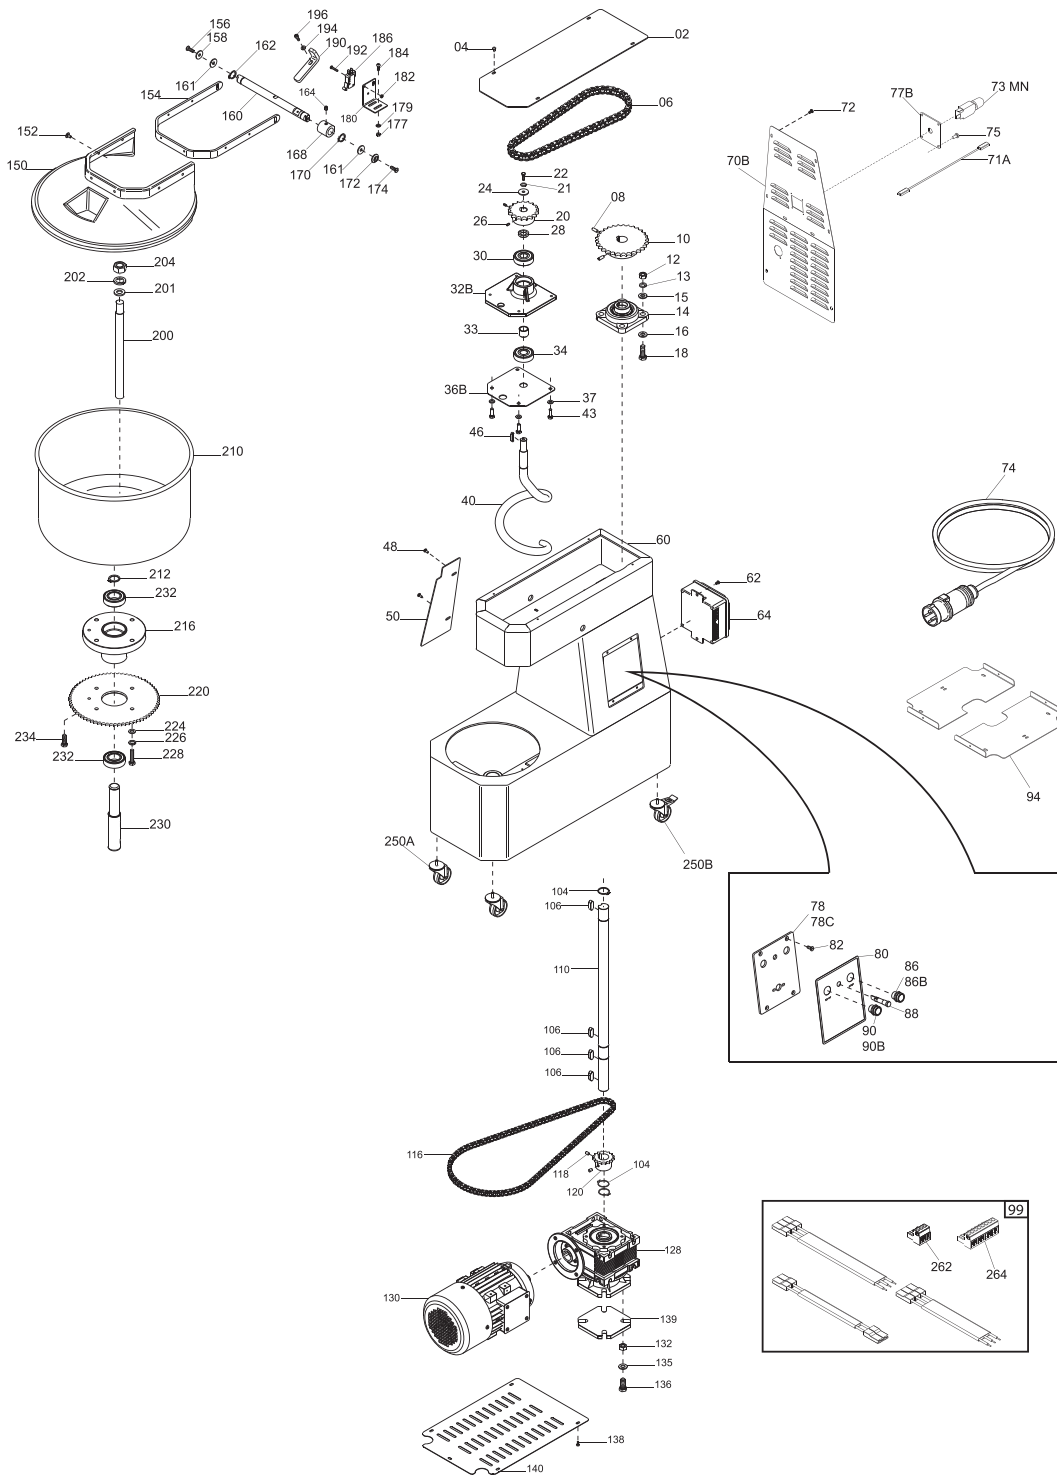

Parts Breakdown

Model **MX-IT-0030-F** 45418