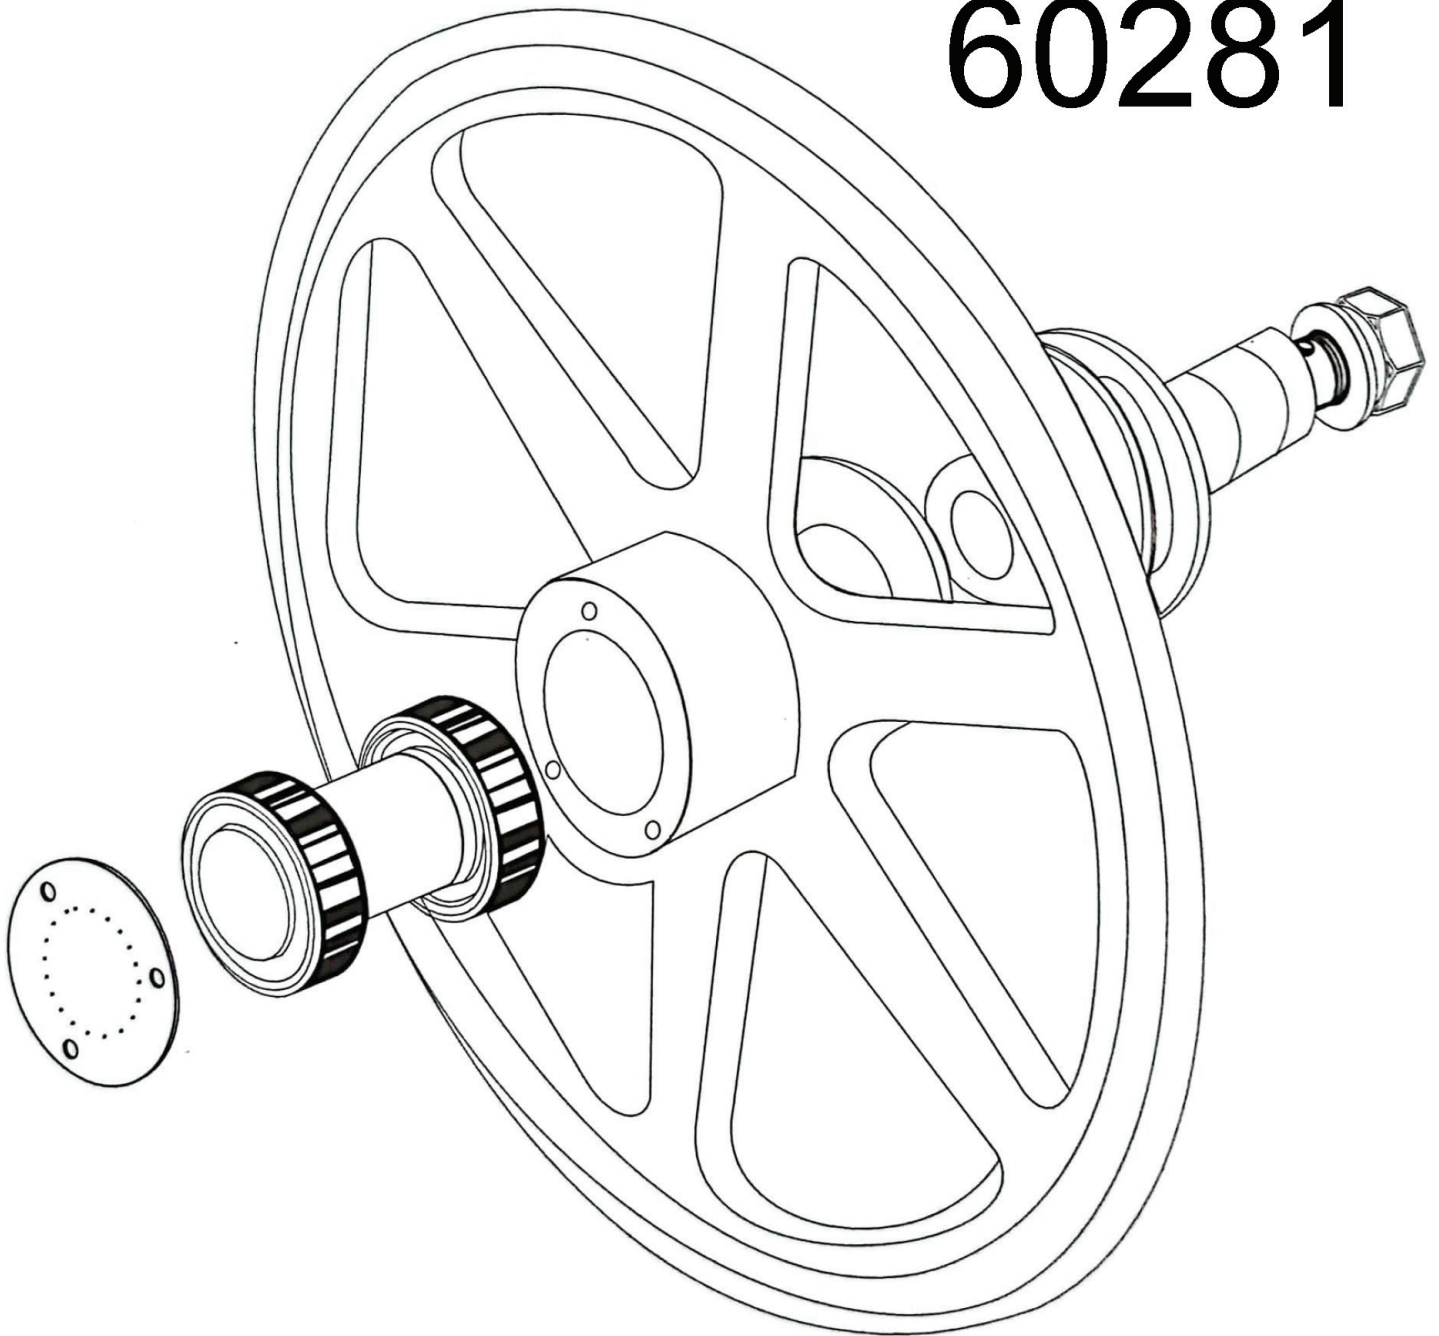

Parts Breakdown

Model *BS-VE-3200-SS* 45979

60281