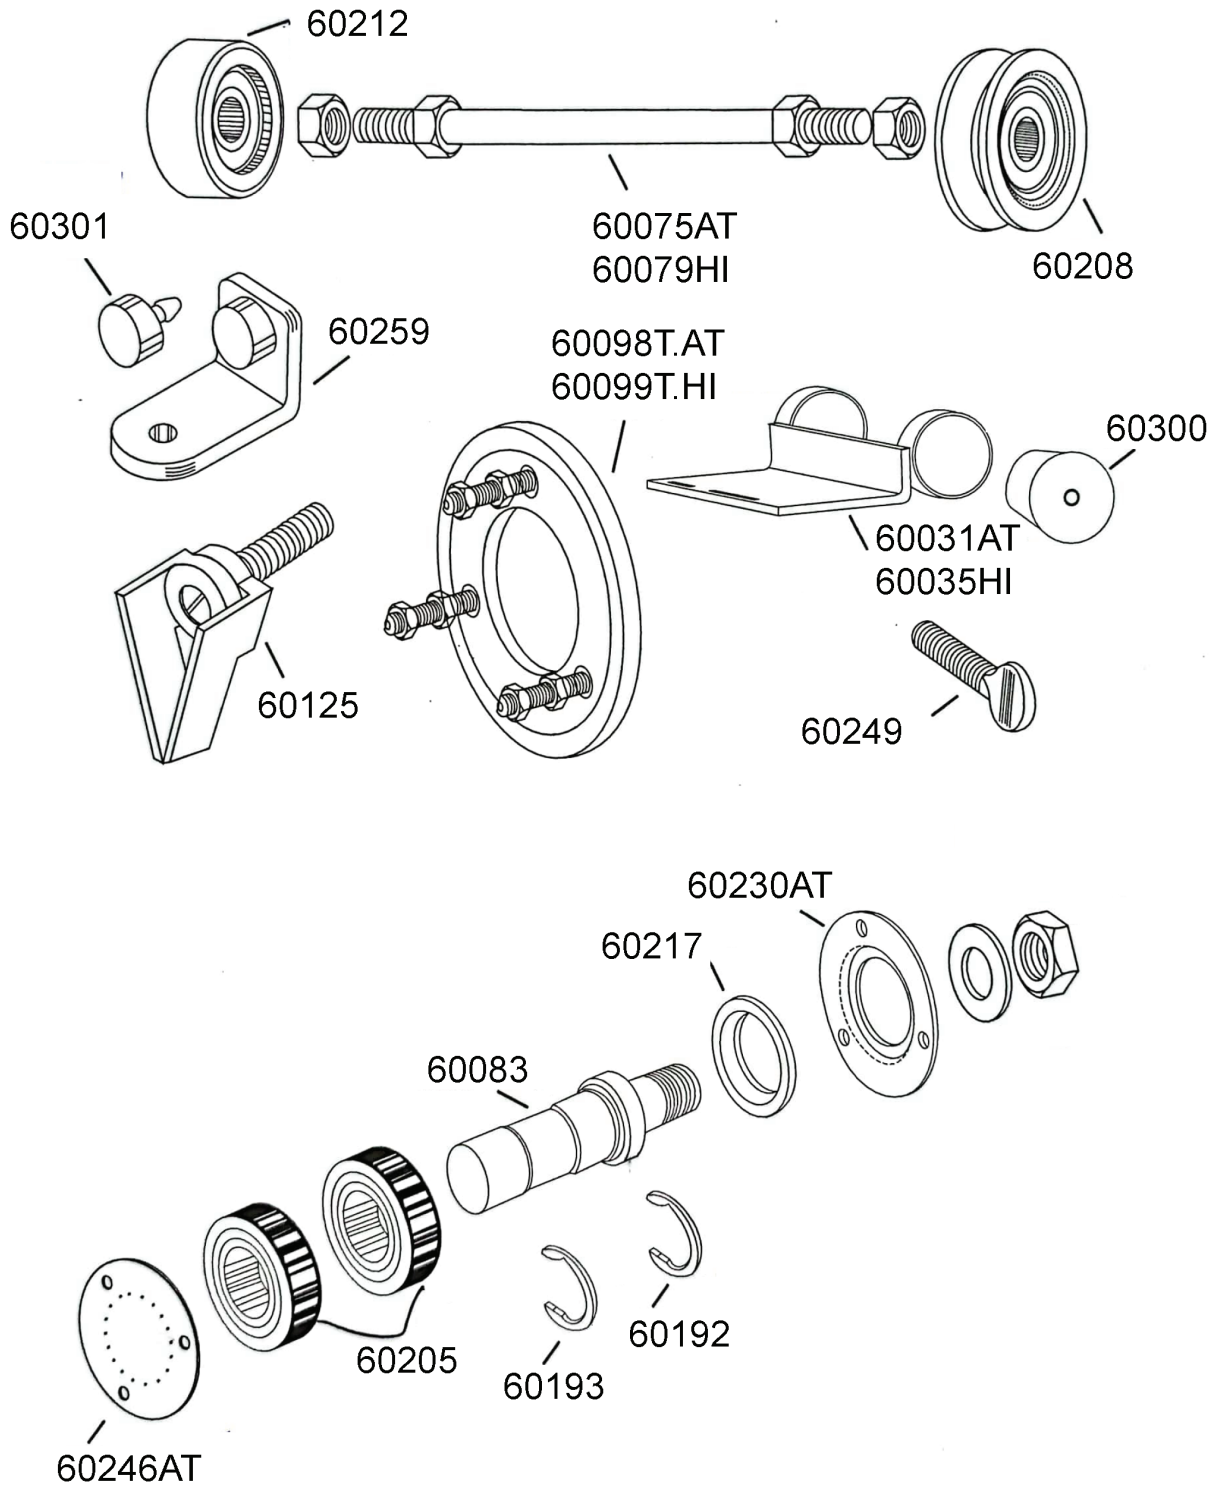

# Parts Breakdown

Model BS-VE-3200-SS 45979

# Parts Breakdown

---

Model *BS-VE-3200-SS* 45979