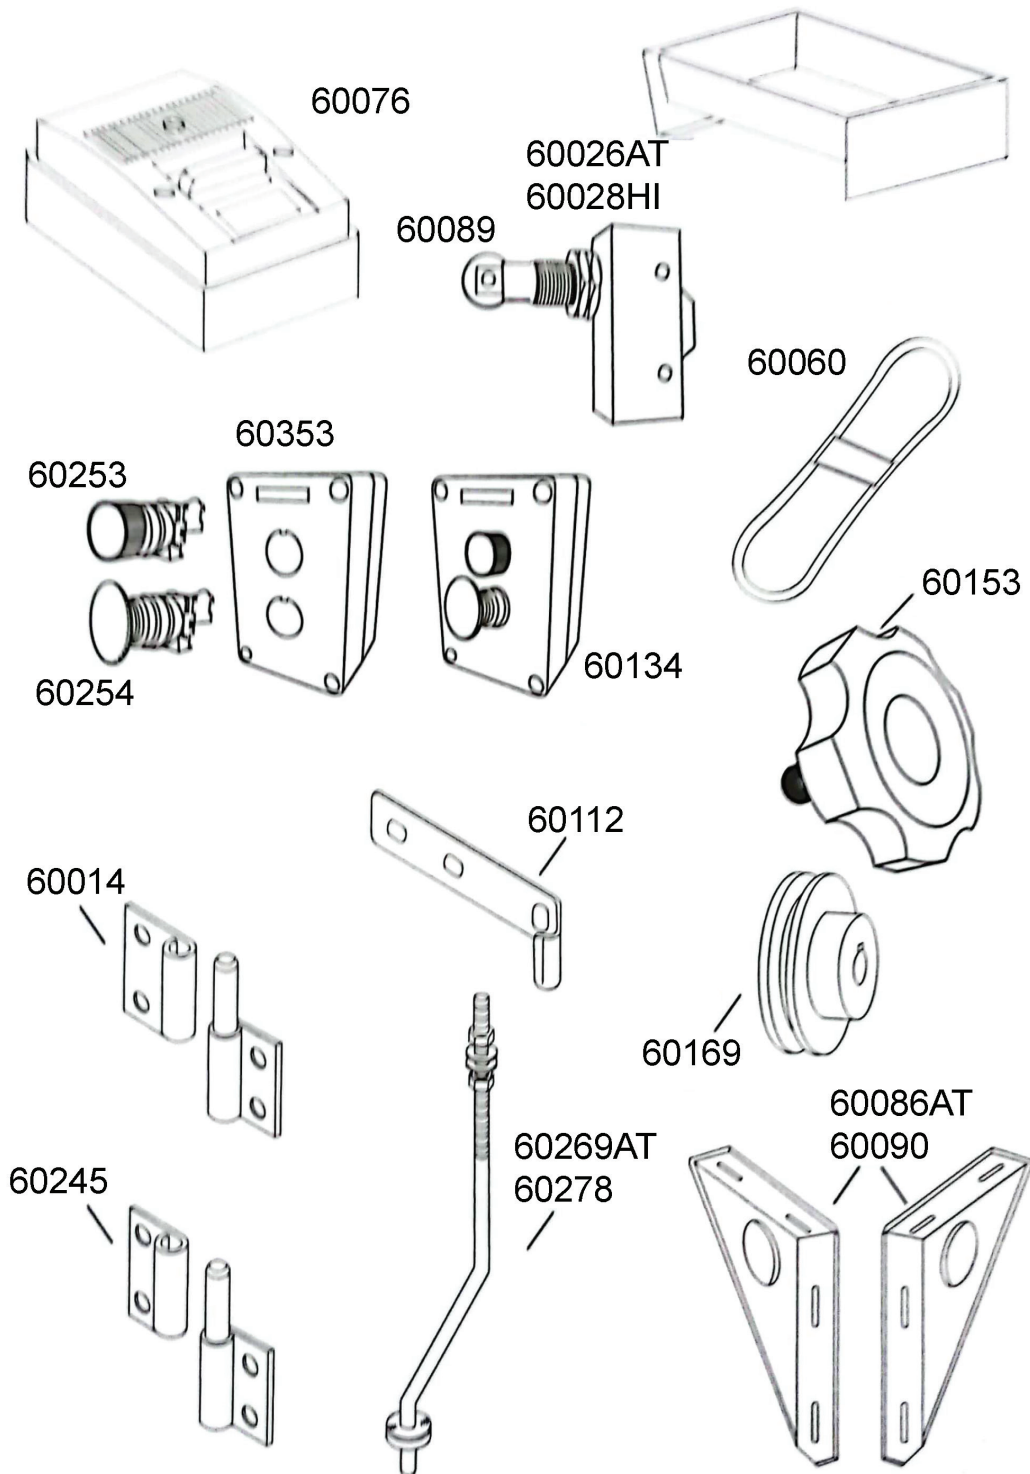

Parts Breakdown

Model **BS-VE-3200-SS** 45979