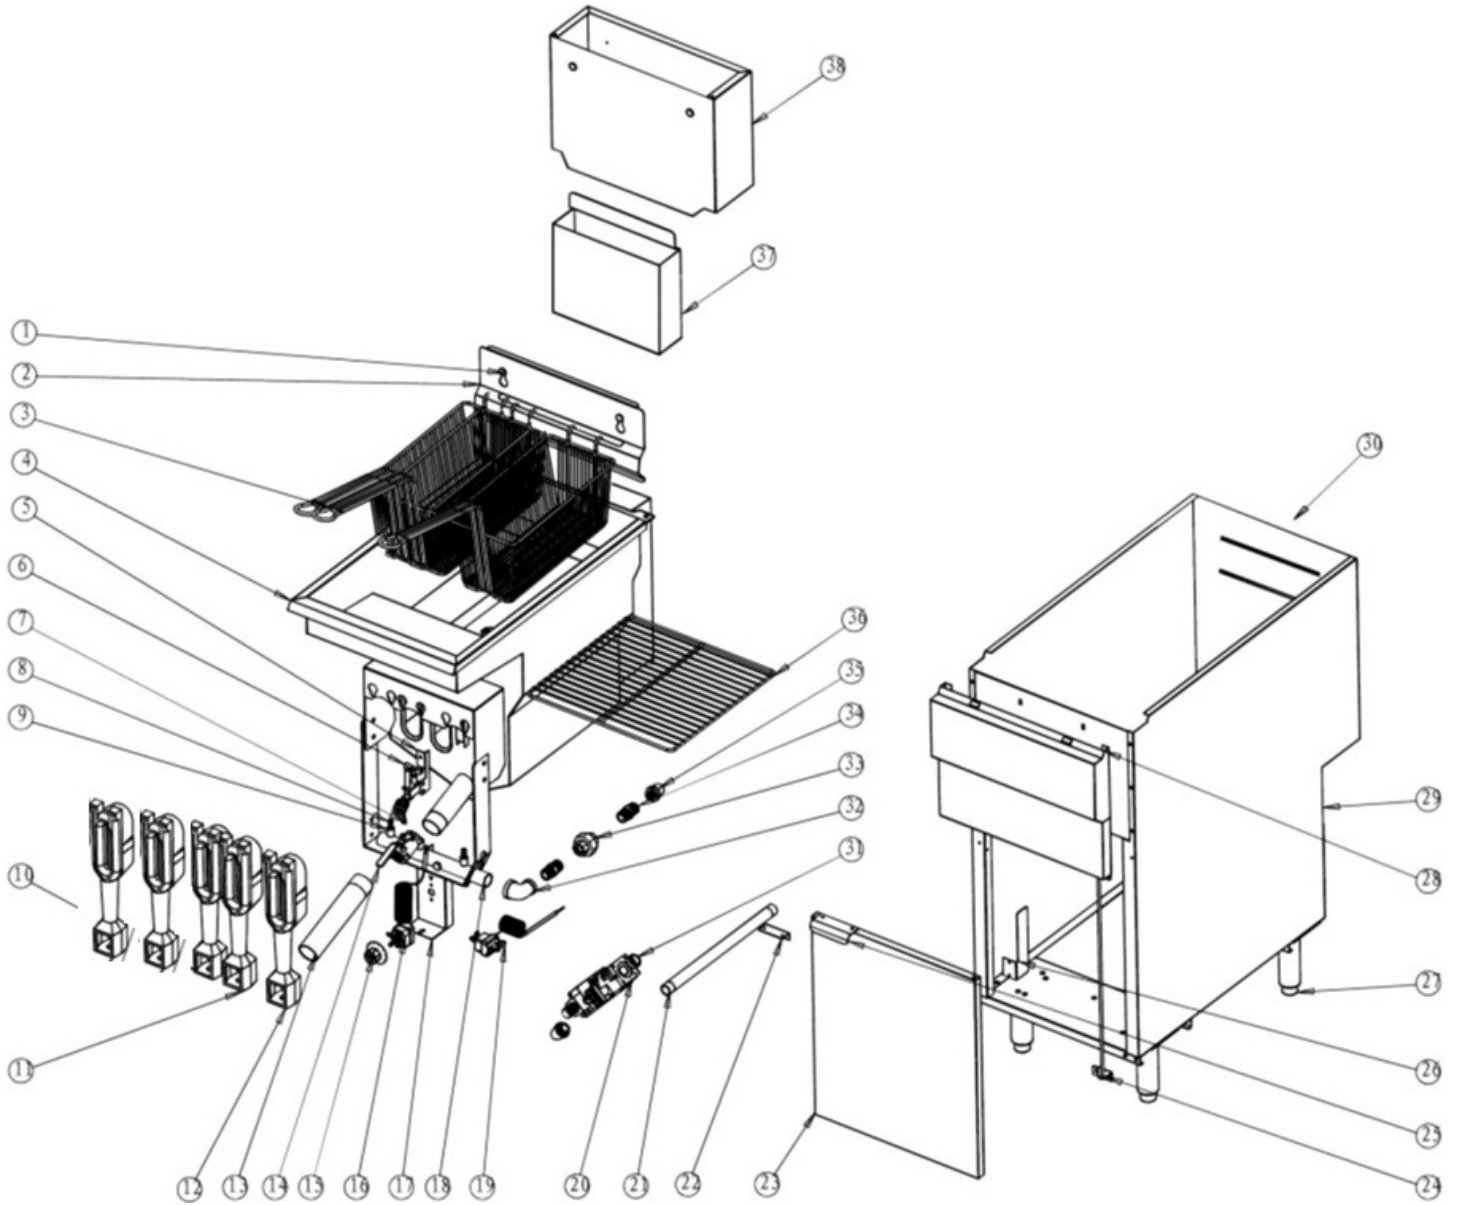

Parts Breakdown

Model CE-CN-0032-FP 46020

Parts Breakdown

Model CE-CN-0032-FP 46020

Item No.	Description	Position	Item No.	Description	Position	Item No.	Description	Position
64511	Basket Hanger Locking Screw for 46020	1	64521	Burner (Holes on Both Sides) for 46020	11	66680	Inlet Pipe for 46020	21
66684	Basket Hanger for 46020	2	64522	Burner (Hole on the Left) for 46020	12	64523	Drain Extension for 46020	26
66685	Basket for 46020	3	64523	Drain Extension for 46020	13	64537	Adjustable Foot for 46020	27
66618	Pilot Connecting Plate for 46020	5	66620	Oil Drain Valve for 46020	14	64541	Adaptor for 46020	31
66682	Pilot Bracket (LPG) for 46020	6	66621	Thermostat Knob for 46020	15	64542	Adaptor for 46020	32
64517	Thermal Pile for 46020	7	64526	Thermostat for 46020	16	64543	Union Connector for 46020	33
66619	Nozzle for 46020	8	64528	Venturi Pipe for 46020	18	64544	Straight Pipe with Male Thread for 46020	34
64519	Nozzle Base for 46020	9	64529	Hi Limit for 46020	19	64545	Connector for 46020	35
64520	Burner (Hole on the Right) for 46020	10	66683	Gas Safety Valve LPG for 46020	20	66686	Supporting Grid for 46020	36