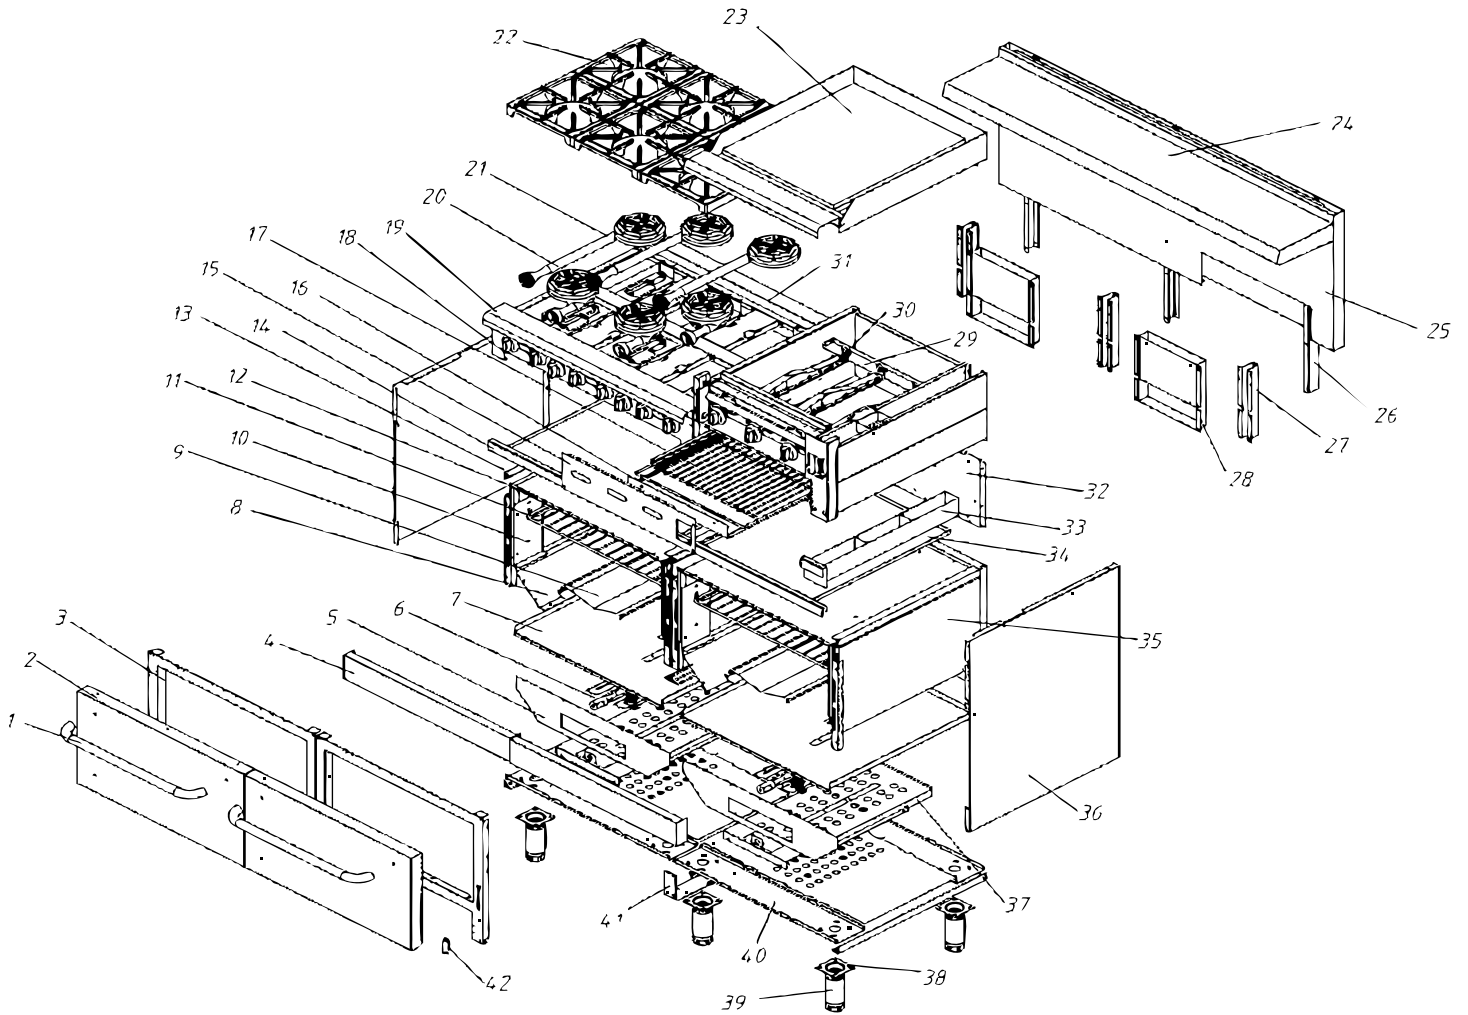

Parts Breakdown

Model CE-CN-0609-R 46024

Parts Breakdown

Model CE-CN-0609-R 46024

Item No.	Description	Position	Item No.	Description	Position	Item No.	Description	Position
66200	Leg for 46024	6	66206	Pilot Valve (Open Burner) Dual AP6 for 46024	19c	66212	Grate for 46024	24
66201	Oven Pilot (NG) for 46024	7a	66207	Pilot Valve (Griddle) Single AP7 for 46024	19d	66214	Griddle Burner for 46024	38
66202	Oven Burner for 46024	13	66208	Pilot for 46024	19e	AM726	Wiring Grid for Oven for 46024	42
66203	Knob for Burner for 46024	19	66209	Thermostat Valve for Oven for 46024	19f	66216	Grid Rack for 46024	42a
66204	Knob for Oven for 46024	19a	66210	Front Burner Assembly for 46024	23	66217	Thermocouple for 46024	44
66205	Valve for 46024	19b	66211	Rear Burner Assembly for 46024	23a			