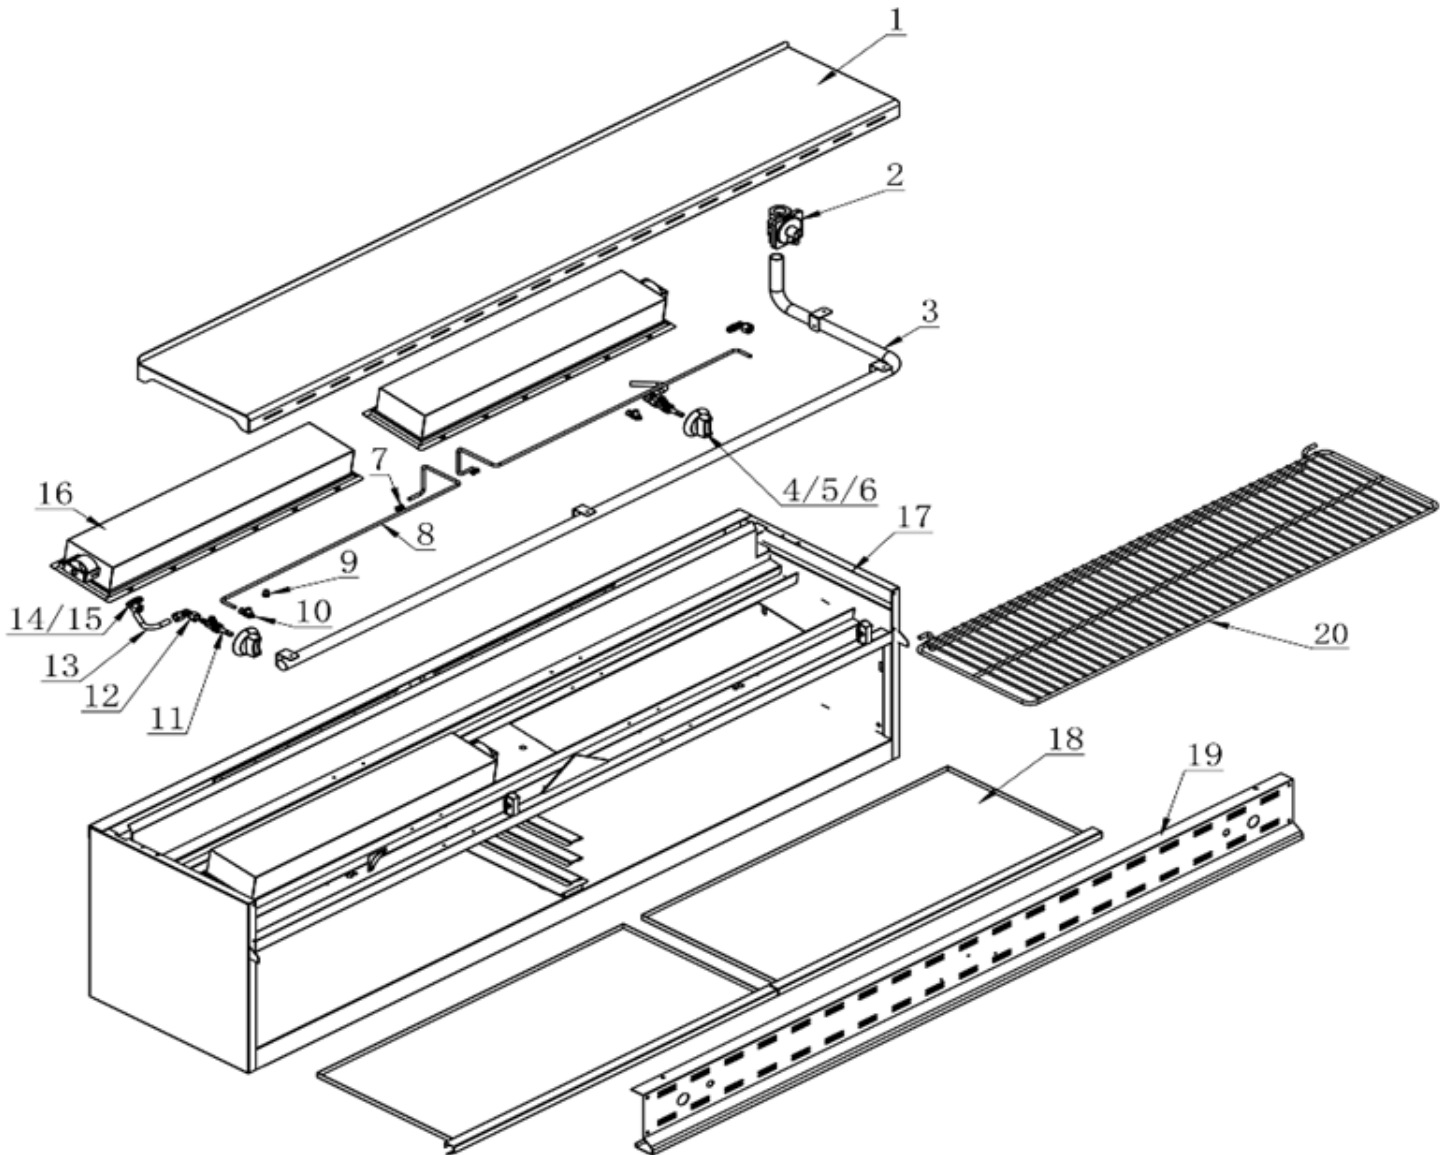

Parts Breakdown

Model FW-CN-0036 46031

Parts Breakdown

Model FW-CN-0036 46031

Item No.	Description	Position	Item No.	Description	Position	Item No.	Description	Position
AC329	Top Cover for 46031	1	AM624	Tapping Screw for 46031	9	AM625	Nozzle for 46031	15
AM622	Pressure Regulator for 46031	2	AC318	Pilot Valve for 46031	10	AM978	Burner B (30,000 BTU) for 46031	16
AC314	Gas Venturi Pipe for 46031	3	AK285	A18 Gas Control Valve for 46031	11	AC337	Oil Collector for 46031	18
66204	Knob Assy for 46031	4 - 6	AC320	Adaptor for 46031	12	AC338	Front Panel for 46031	19
66208	Pilot for 46031	7	AC321	Flexi Pipe for 46031	13	AM898	Wiring Grid 851x330 for 46031	20
AC316	Pilot Pipe for 46031	8	AC322	Nozzle Connector for 46031	14			