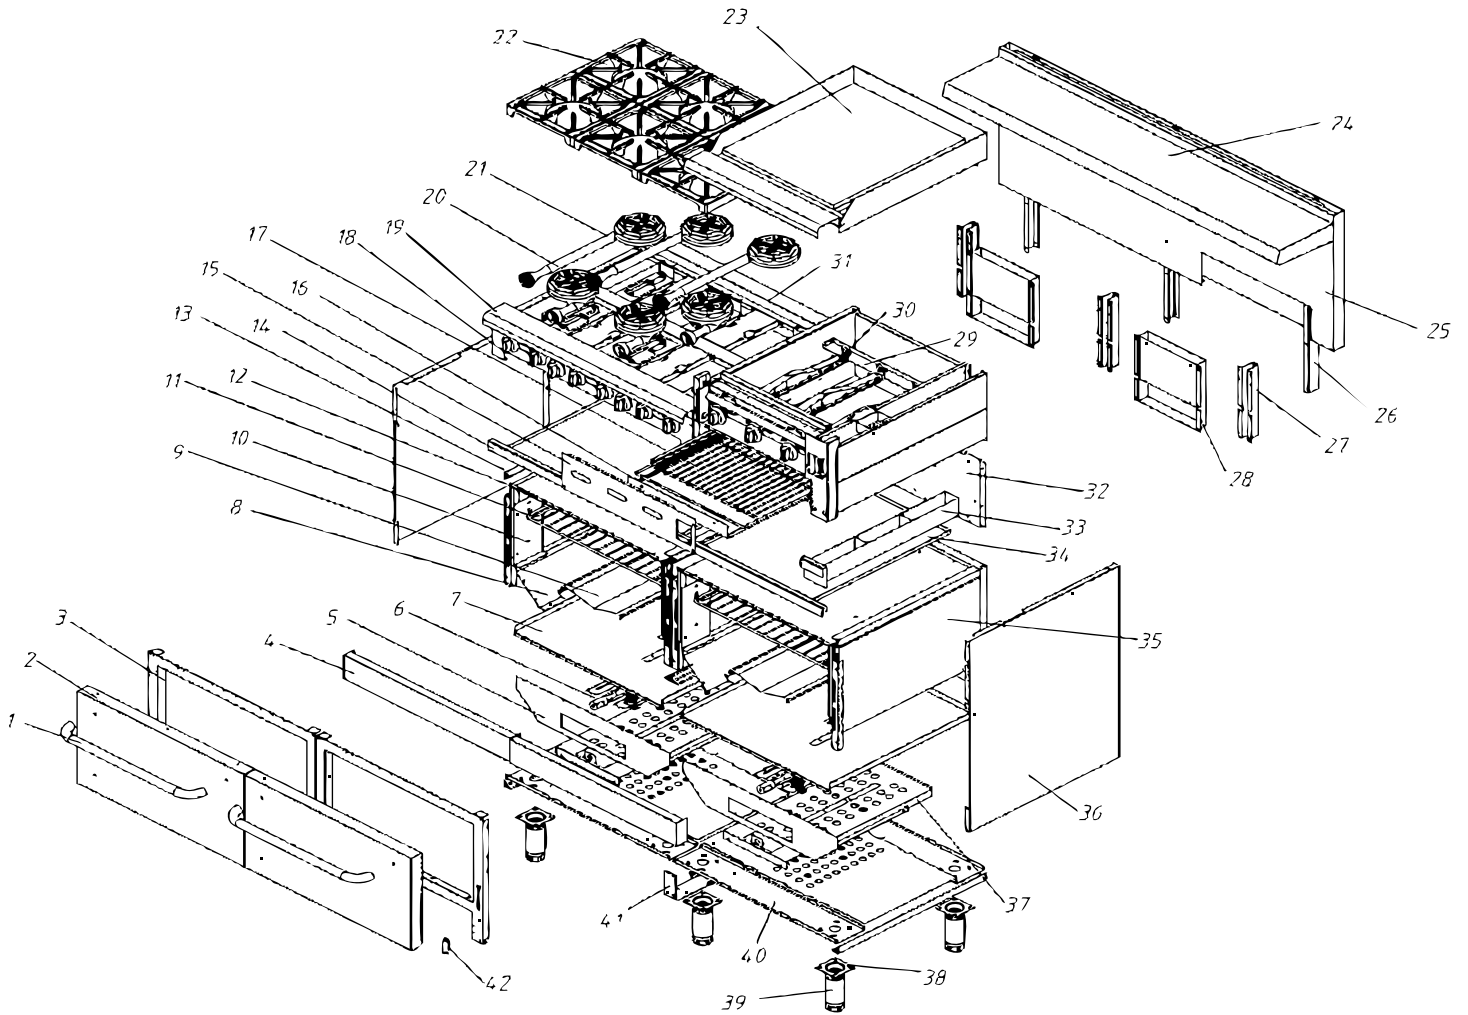

Parts Breakdown

Model CE-CN-0609-L 46124

Parts Breakdown

Model CE-CN-0609-L 46124

Item No.	Description	Position	Item No.	Description	Position	Item No.	Description	Position
66200	Leg for 46124	6	68158	Pilot Valve (Open Burner) Dual AP6 for 46124	19c	66212	Grate for 46124	24
68156	Oven Pilot (LP) for 46124	7a	68159	Pilot Valve (Griddle) Single AP7 for 46124	19d	66214	Griddle Burner for 46124	38
66202	Oven Burner for 46124	13	68160	Pilot for 46124	19e	AM726	Wiring Grid for Oven for 46124	42
66203	Knob for Burner for 46124	19	66209	Thermostat Valve for Oven for 46124	19f	66216	Grid Rack for 46124	42a
66204	Knob for Oven for 46124	19a	66210	Front Burner Assembly for 46124	23	66217	Thermocouple for 46124	44
68157	Valve for 46124	19b	66211	Rear Burner Assembly for 46124	23a			