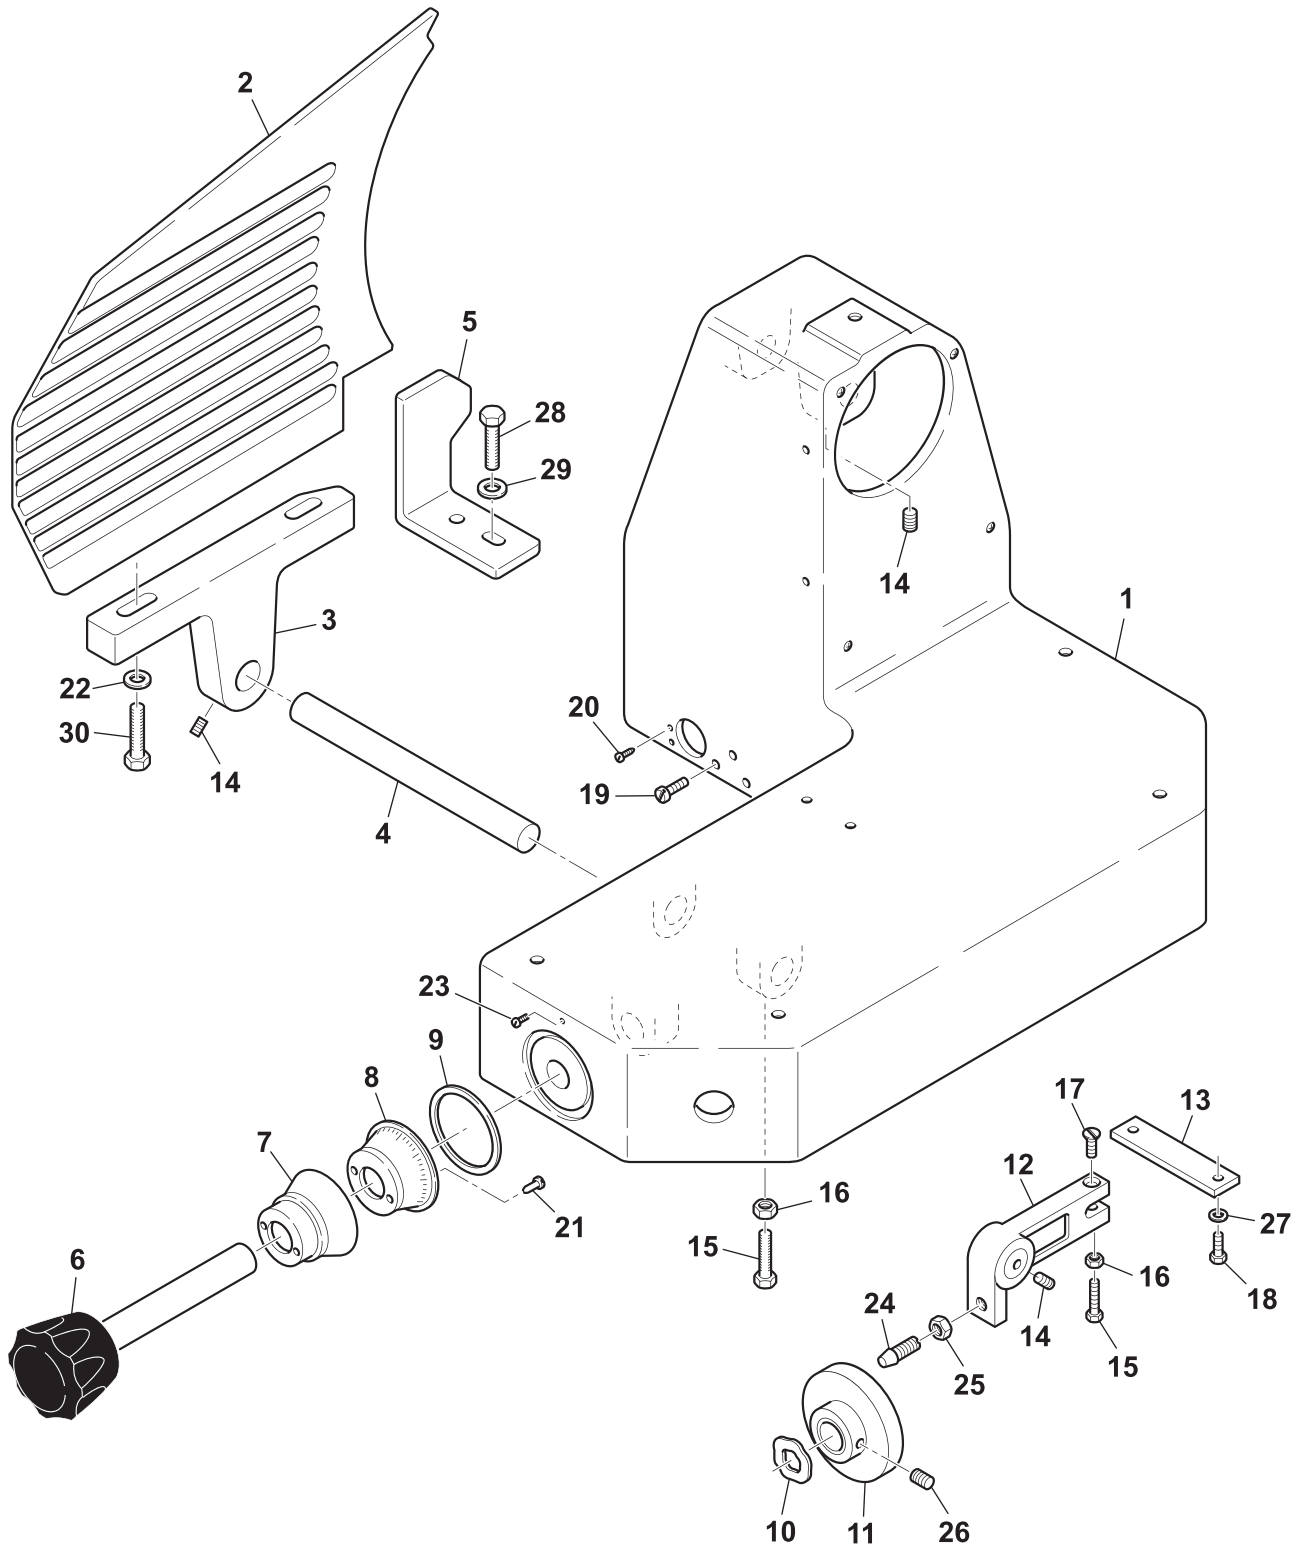

Parts Breakdown

Model MS-IT-0330-CE 46163

Base