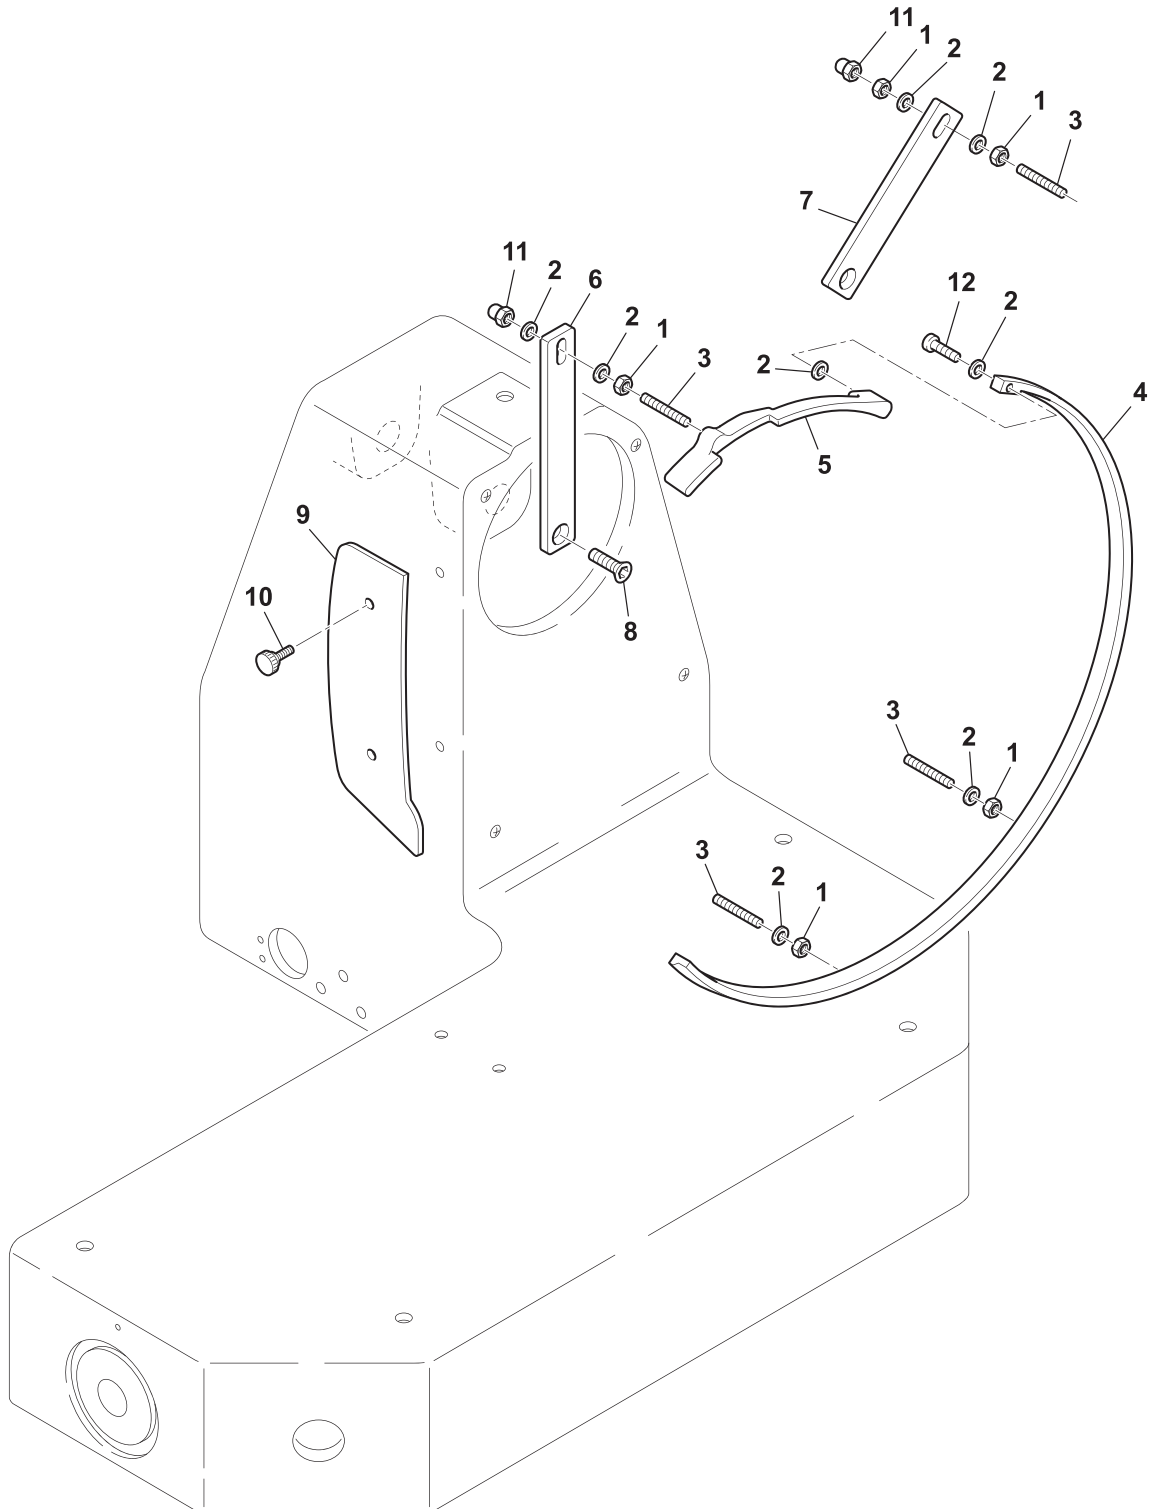

Blade

Parts Breakdown

Model MS-IT-0330-CE 46163

Product Grip

Parts Breakdown

Model MS-IT-0330-CE 46163

Blade Guard

Parts Breakdown

Parts Breakdown

Model MS-IT-0330-CE 46163

Base

Item No.	Description	Position	Item No.	Description	Position	Item No.	Description	Position
32103	Housing for 46163	1	AG201	Complete Fork for 46163	12	32122	Washer 8 for 46163	22
32104	Guide Plate for 46163	2	AG202	Group Plate for 46163	13	32123	Copper Rivet for 46163	23
32105	Guide Plate Support for 46163	3	32115	Set Screw 8x10 T C for 46163	14	32124	Set Screw - Capped for 46163	24
32106	Guide Plate Shaft for 46163	4	32116	Bolt 5x20 for 46163	15	32125	Nut 8 for 46163	25
AG199	Ceppetto for 46163	5	32117	Nut 5 for 46163	16	32126	Set Screw 6x8 TP for 46163	26
AG200	Graduated Knob for 46163	6 - 8, 21	32118	Screw TPSV 5x10 for 46163	17	32127	Washer 5 for 46163	27
32109	Index Knob Bushing for 46163	9	32119	Screw TC 5x10 for 46163	18	32128	Screw TE 6x12 for 46163	28
32110	Wavy Washer for 46163	10	32120	Screw TE 6x12 for 46163	19	32129	Washer 6 for 46163	29
32111	Cam for 46163	11	32121	Tapping Screw 2.9x12 for 46163	20	32130	Screw TE 8x40 for 46163	30