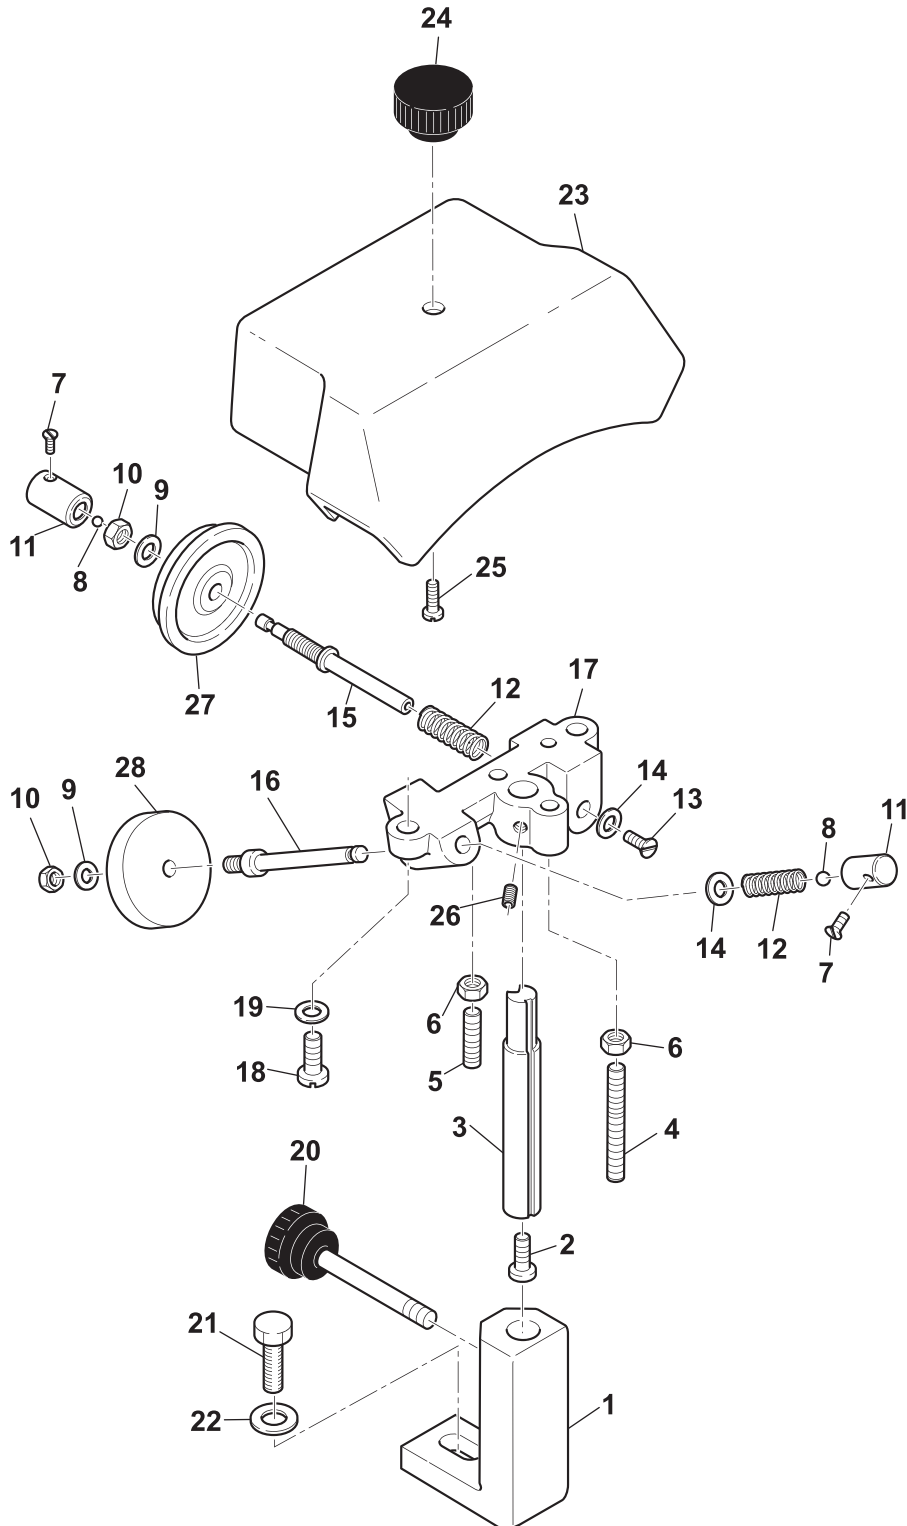

Parts Breakdown

Model MS-IT-0330-CE 46163

Sharpening Assembly