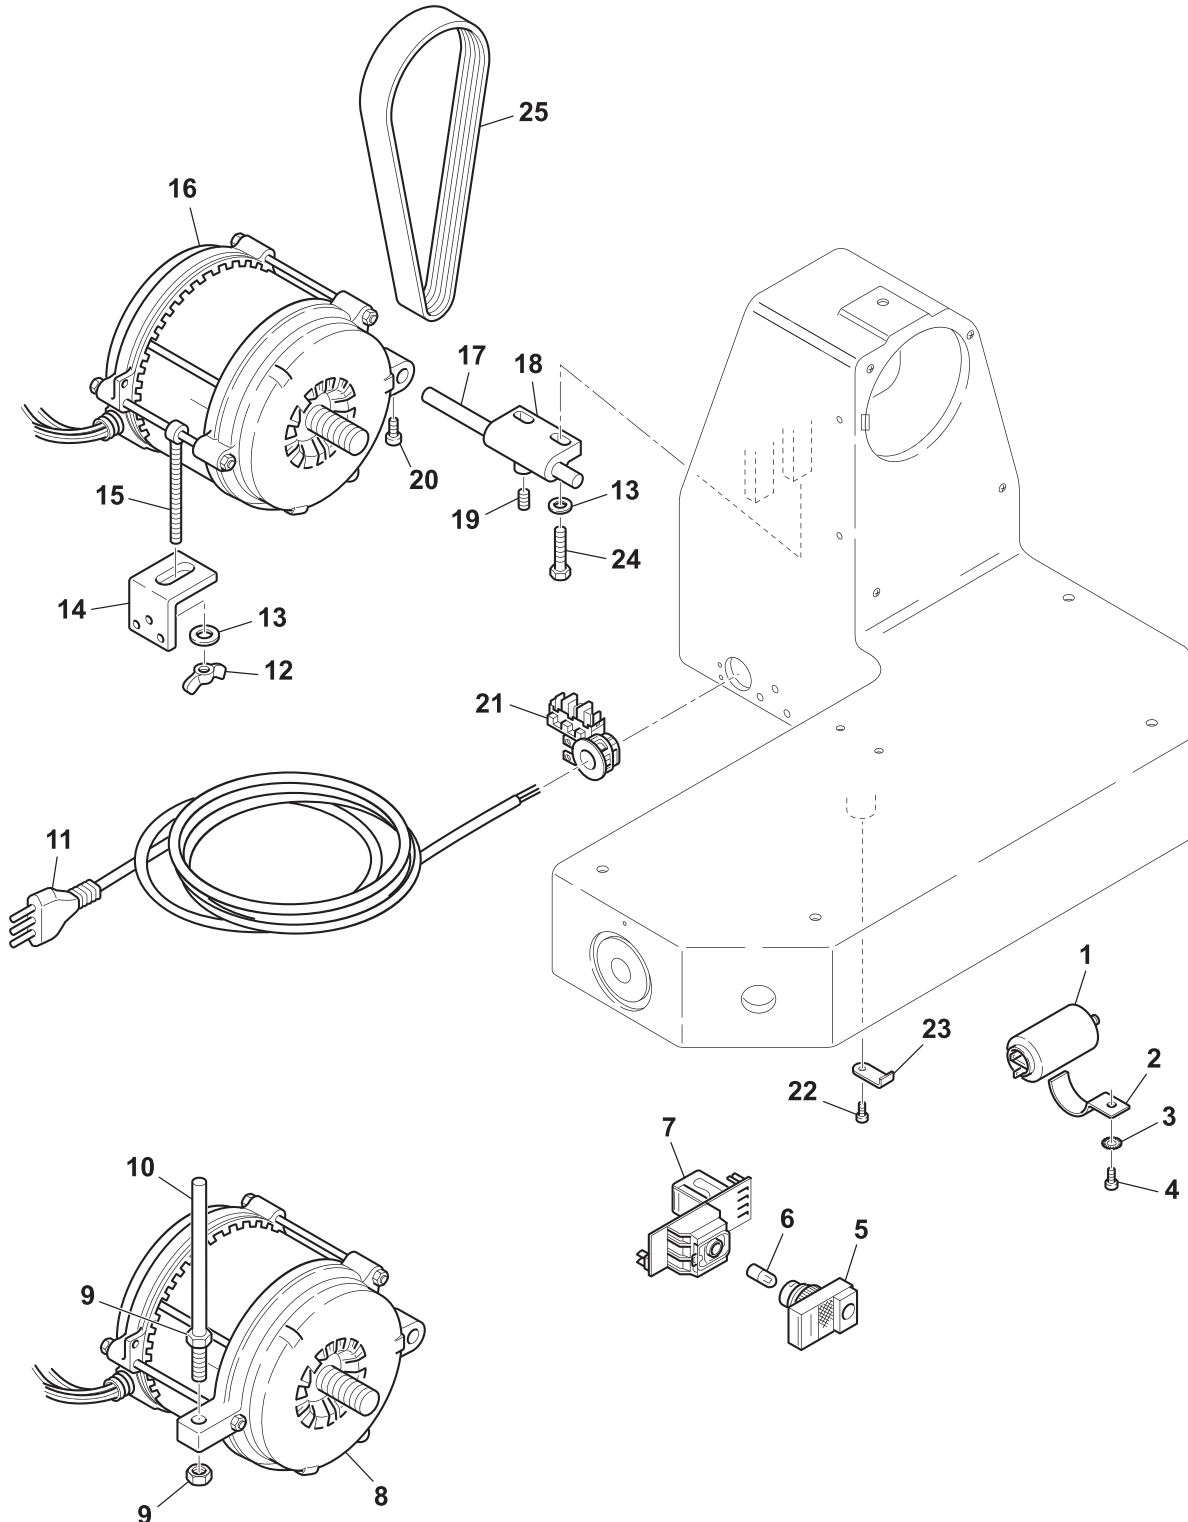

Parts Breakdown

Model MS-IT-0330-CE 46163

Electrical Components