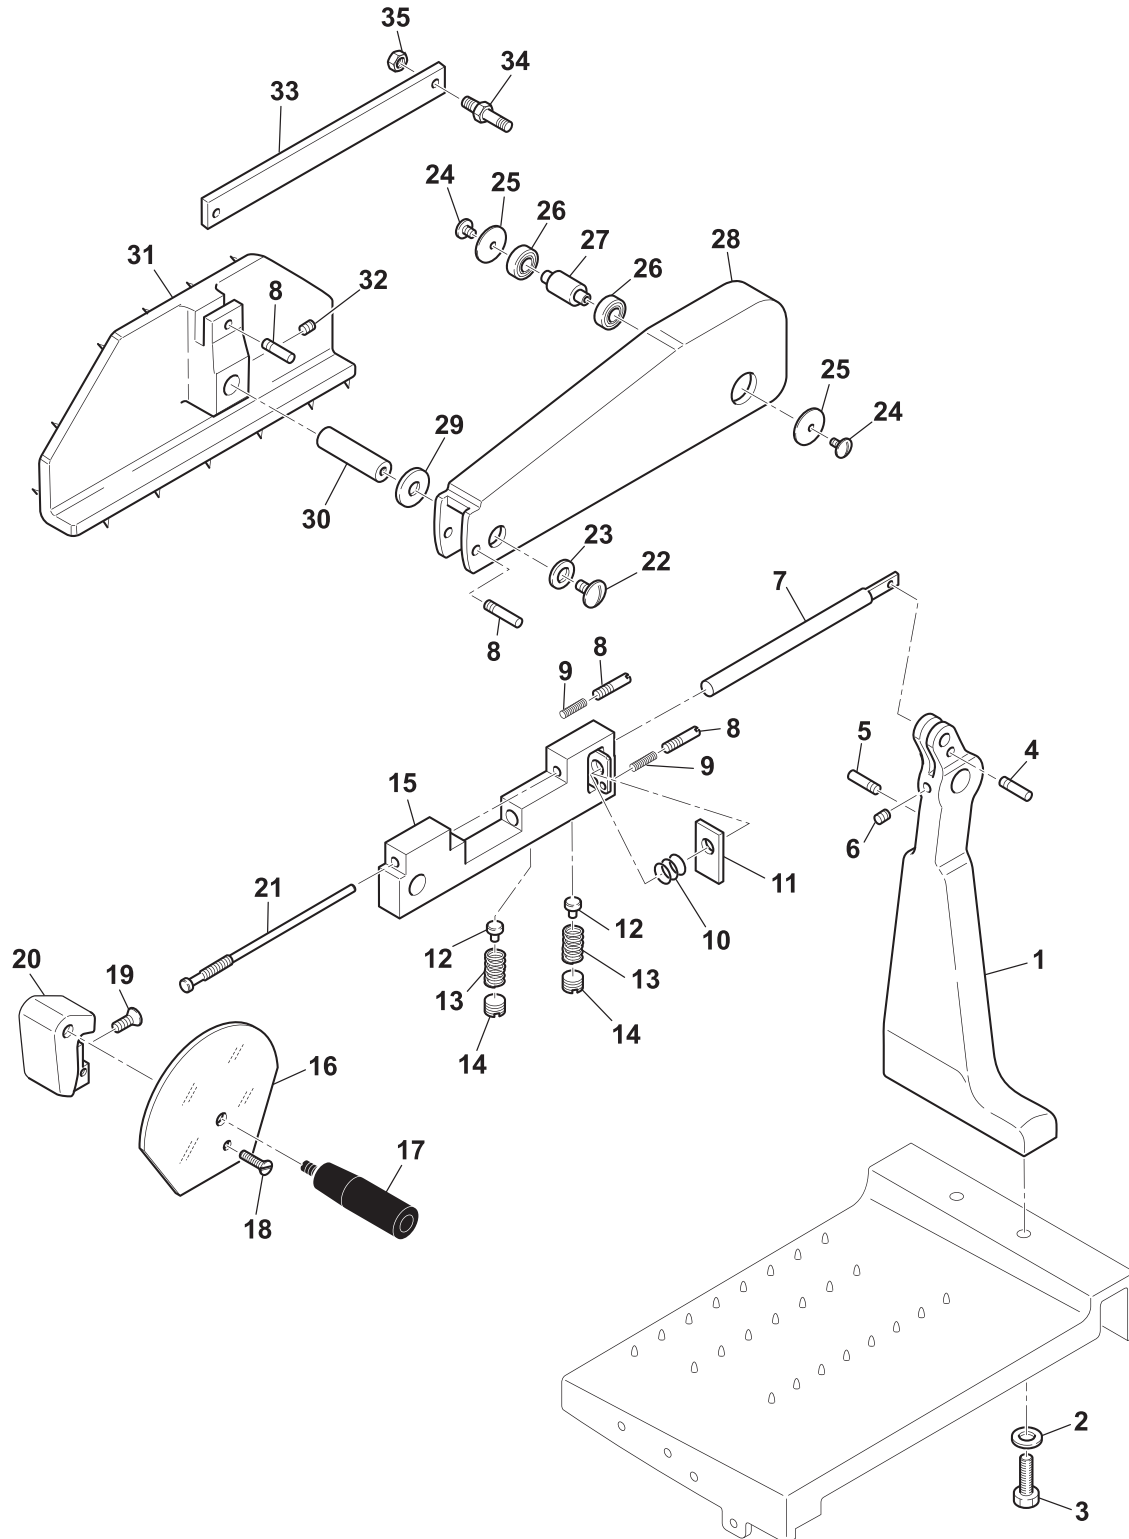

Blade

Parts Breakdown

Model MS-IT-0330-CE 46163

Product Grip

Parts Breakdown

Model MS-IT-0330-CE 46163

Blade Guard

Parts Breakdown

Parts Breakdown

Model MS-IT-0330-CE 46163

Blade

Item No.	Description	Position	Item No.	Description	Position	Item No.	Description	Position
17857	Blade Shield for 46163	1	32186	Pulley for 46163	10	32194	Tie Rod for 46163	19
44857	Blade 330 40-3-270 for 46163	2	32187	Bearing Spacer for 46163	11	32195	Tie Rod Spacer for 46163	20
32179	Aluminum Plate for 46163	3	AG212	Bearing 6004 2RS for 46163	12	32196	Thumb Screw for 46163	21
31958	Bottom Cover for 46163	4	AG213	Screw TPSV for 46163	13	32197	Washer for 46163	22
32181	Foot for 46163	5	32189	Clip for 46163	14	32198	Plate Stop for 46163	23
AG210	Knife Knob for 46163	6	32190	Clip for 46163	15	32199	Support Rail for 46163	24
32183	Washer 4 for 46163	7	32191	Set Screw for 46163	16	32200	Washer 8 for 46163	25
32184	Set Screw 5x8 TP for 46163	8	32192	Set Screw 6x8 TC for 46163	17	32201	Screw TE 8x20 for 46163	26
AG211	Spindle Pin for 46163	9	32193	Set Screw PVC for 46163	18	32202	Tapping Screw for 46163	27