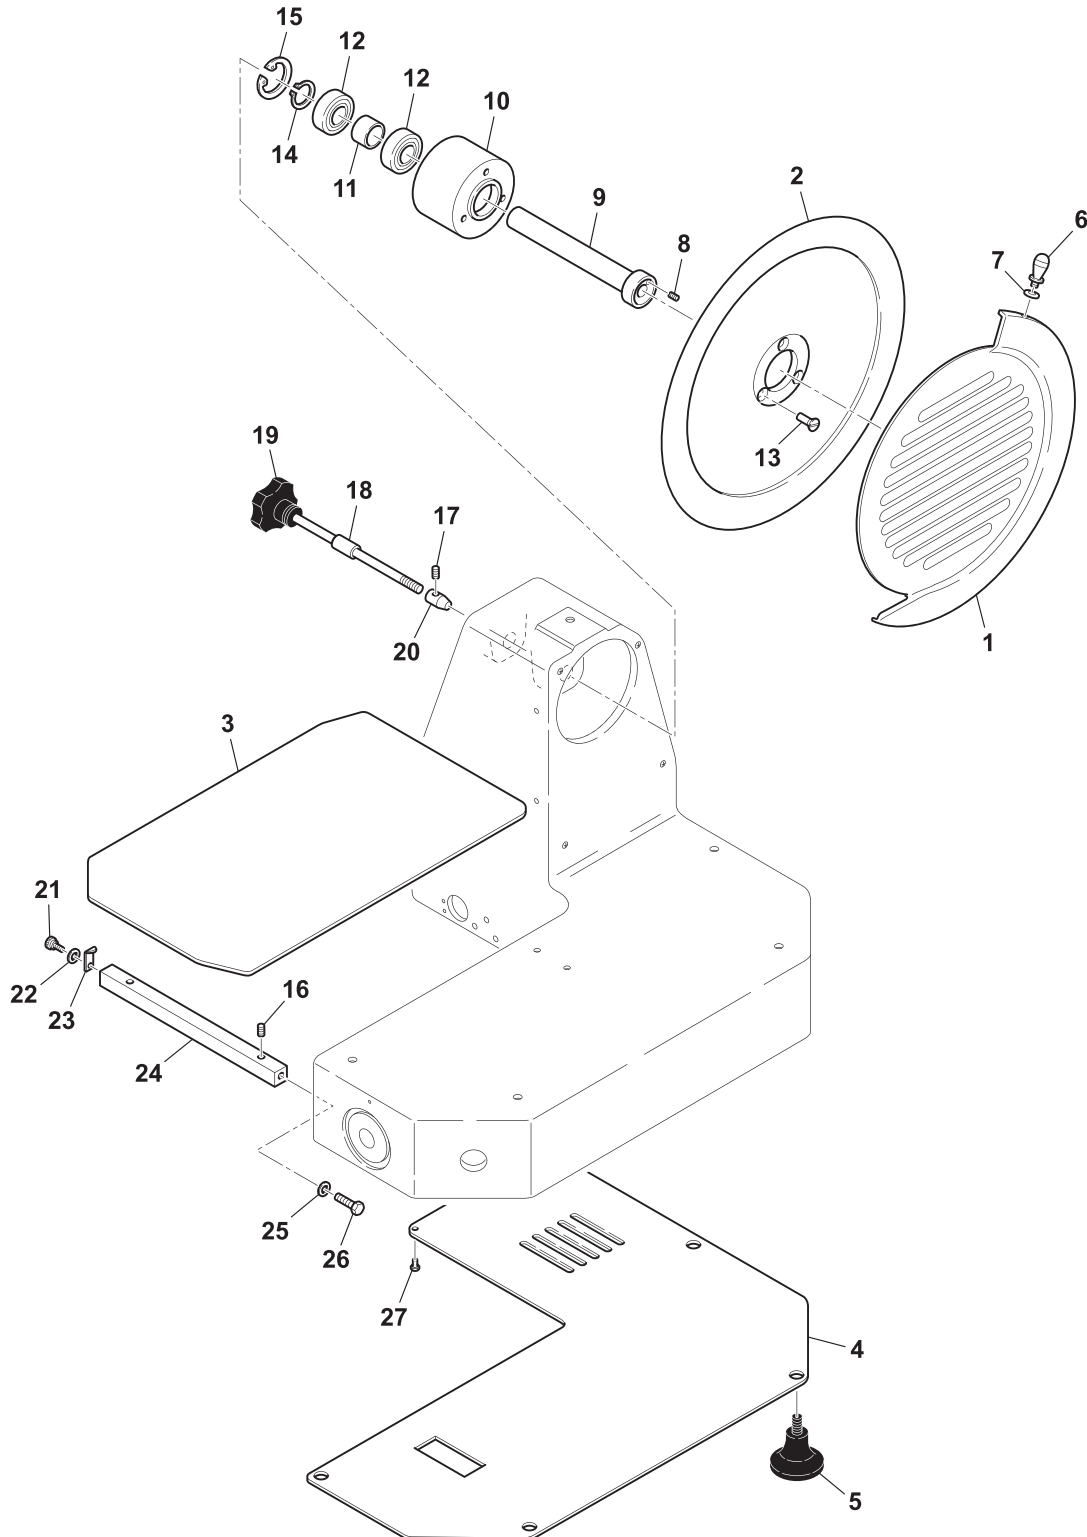

Blade

Parts Breakdown

Model MS-IT-0330-CE 46163

Product Grip

Parts Breakdown

Model MS-IT-0330-CE 46163

Blade Guard

Parts Breakdown

Parts Breakdown

Model MS-IT-0330-CE 46163

Base

Item No.	Description	Position	Item No.	Description	Position	Item No.	Description	Position
32103	Housing for 46163	1	AG201	Complete Fork for 46163	12	32122	Washer 8 for 46163	22
32104	Guide Plate for 46163	2	AG202	Group Plate for 46163	13	32123	Copper Rivet for 46163	23
32105	Guide Plate Support for 46163	3	32115	Set Screw 8x10 T C for 46163	14	32124	Set Screw - Capped for 46163	24
32106	Guide Plate Shaft for 46163	4	32116	Bolt 5x20 for 46163	15	32125	Nut 8 for 46163	25
AG199	Ceppetto for 46163	5	32117	Nut 5 for 46163	16	32126	Set Screw 6x8 TP for 46163	26
AG200	Graduated Knob for 46163	6 - 8, 21	32118	Screw TPSV 5x10 for 46163	17	32127	Washer 5 for 46163	27
32109	Index Knob Bushing for 46163	9	32119	Screw TC 5x10 for 46163	18	32128	Screw TE 6x12 for 46163	28
32110	Wavy Washer for 46163	10	32120	Screw TE 6x12 for 46163	19	32129	Washer 6 for 46163	29
32111	Cam for 46163	11	32121	Tapping Screw 2.9x12 for 46163	20	32130	Screw TE 8x40 for 46163	30