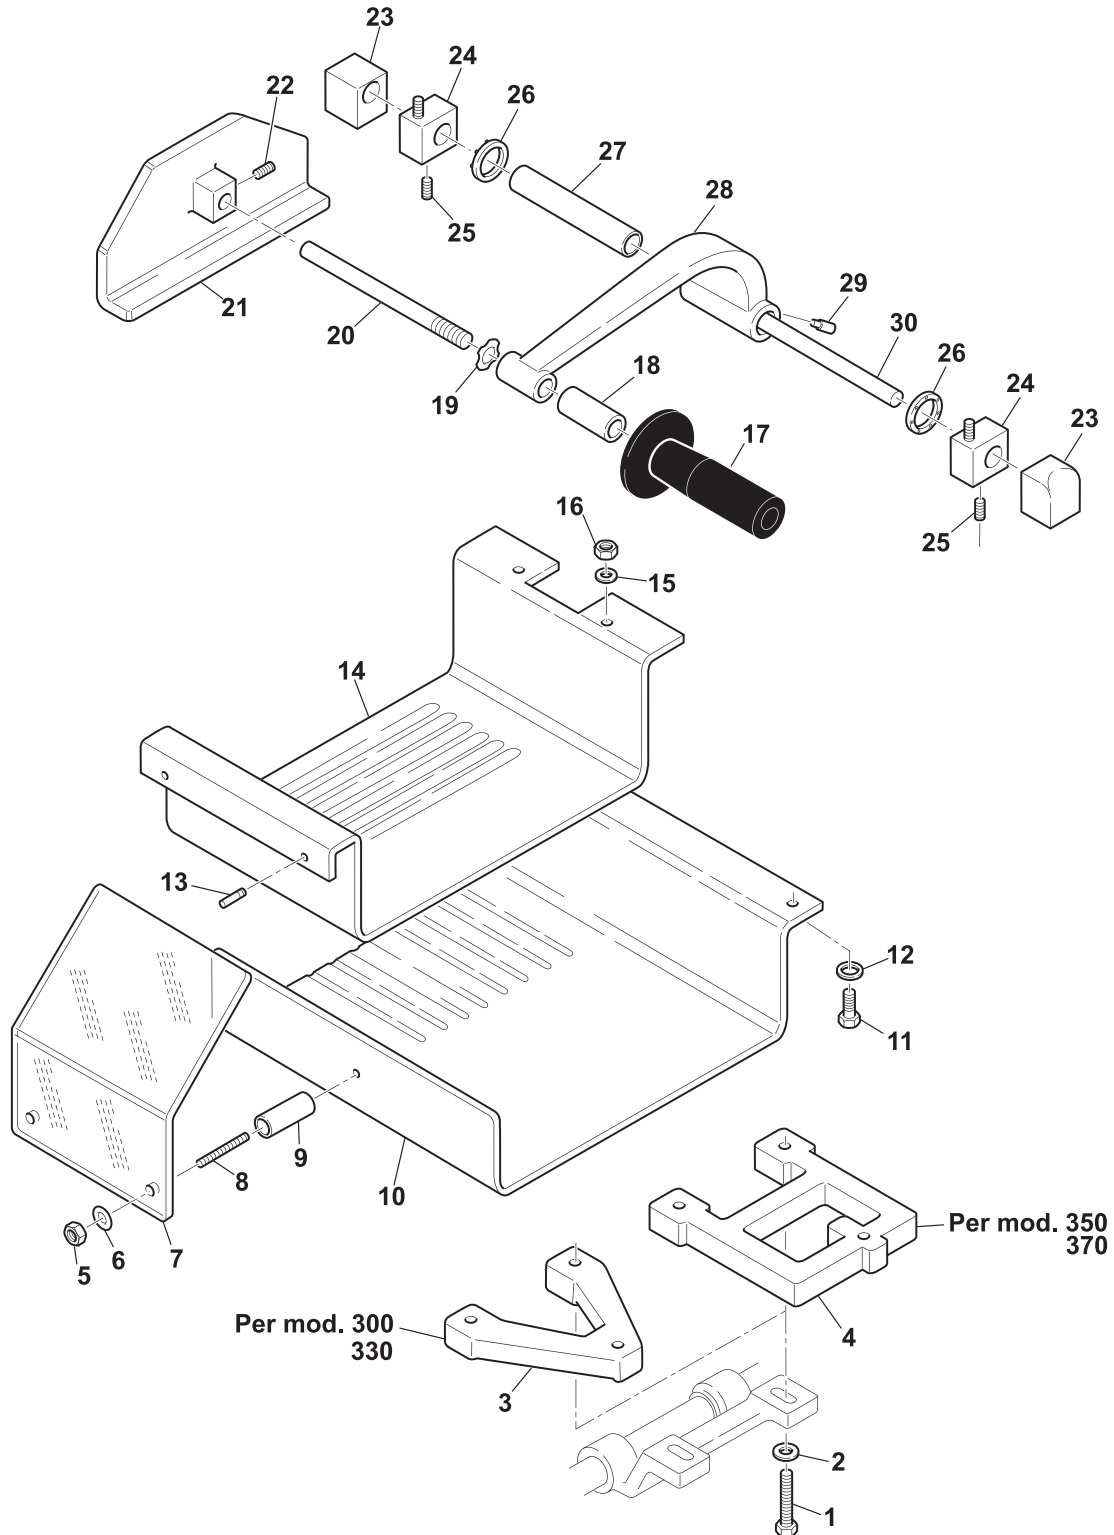

Parts Breakdown

Model MS-IT-0330-CE 46163

Base

Item No.	Description	Position	Item No.	Description	Position	Item No.	Description	Position
32103	Housing for 46163	1	AG201	Complete Fork for 46163	12	32122	Washer 8 for 46163	22
32104	Guide Plate for 46163	2	AG202	Group Plate for 46163	13	32123	Copper Rivet for 46163	23
32105	Guide Plate Support for 46163	3	32115	Set Screw 8x10 T C for 46163	14	32124	Set Screw - Capped for 46163	24
32106	Guide Plate Shaft for 46163	4	32116	Bolt 5x20 for 46163	15	32125	Nut 8 for 46163	25
AG199	Ceppetto for 46163	5	32117	Nut 5 for 46163	16	32126	Set Screw 6x8 TP for 46163	26
AG200	Graduated Knob for 46163	6 - 8, 21	32118	Screw TPSV 5x10 for 46163	17	32127	Washer 5 for 46163	27
32109	Index Knob Bushing for 46163	9	32119	Screw TC 5x10 for 46163	18	32128	Screw TE 6x12 for 46163	28
32110	Wavy Washer for 46163	10	32120	Screw TE 6x12 for 46163	19	32129	Washer 6 for 46163	29
32111	Cam for 46163	11	32121	Tapping Screw 2.9x12 for 46163	20	32130	Screw TE 8x40 for 46163	30