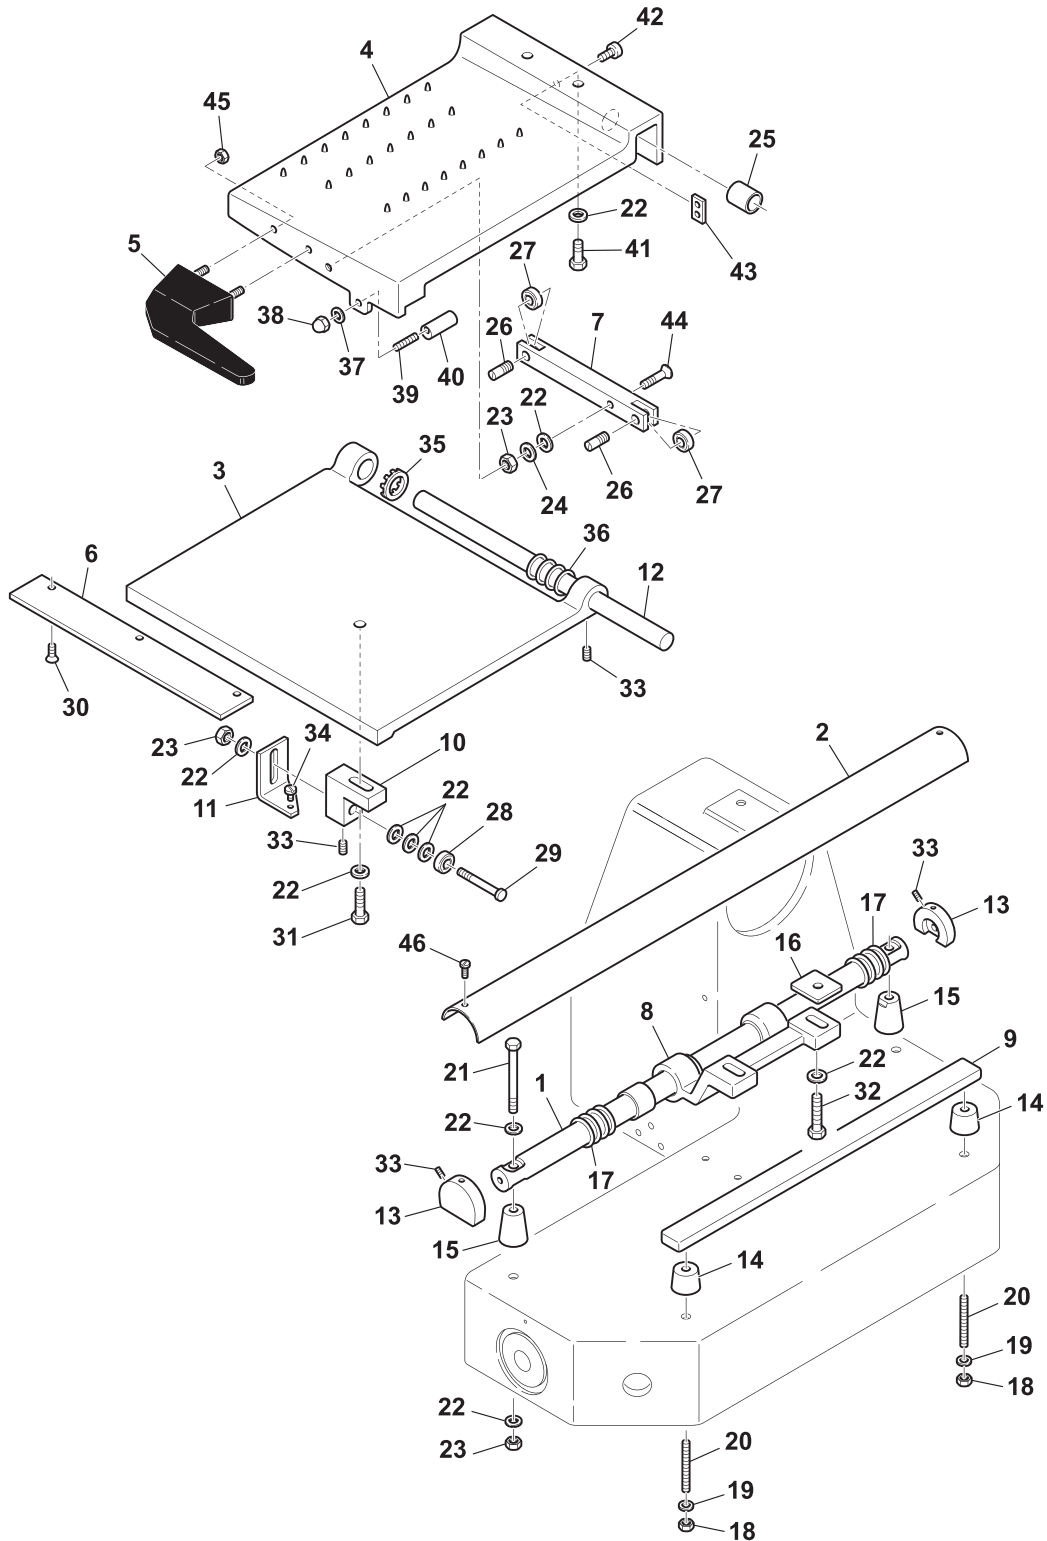

Parts Breakdown

Model MS-IT-0330-CE 46163

Guide