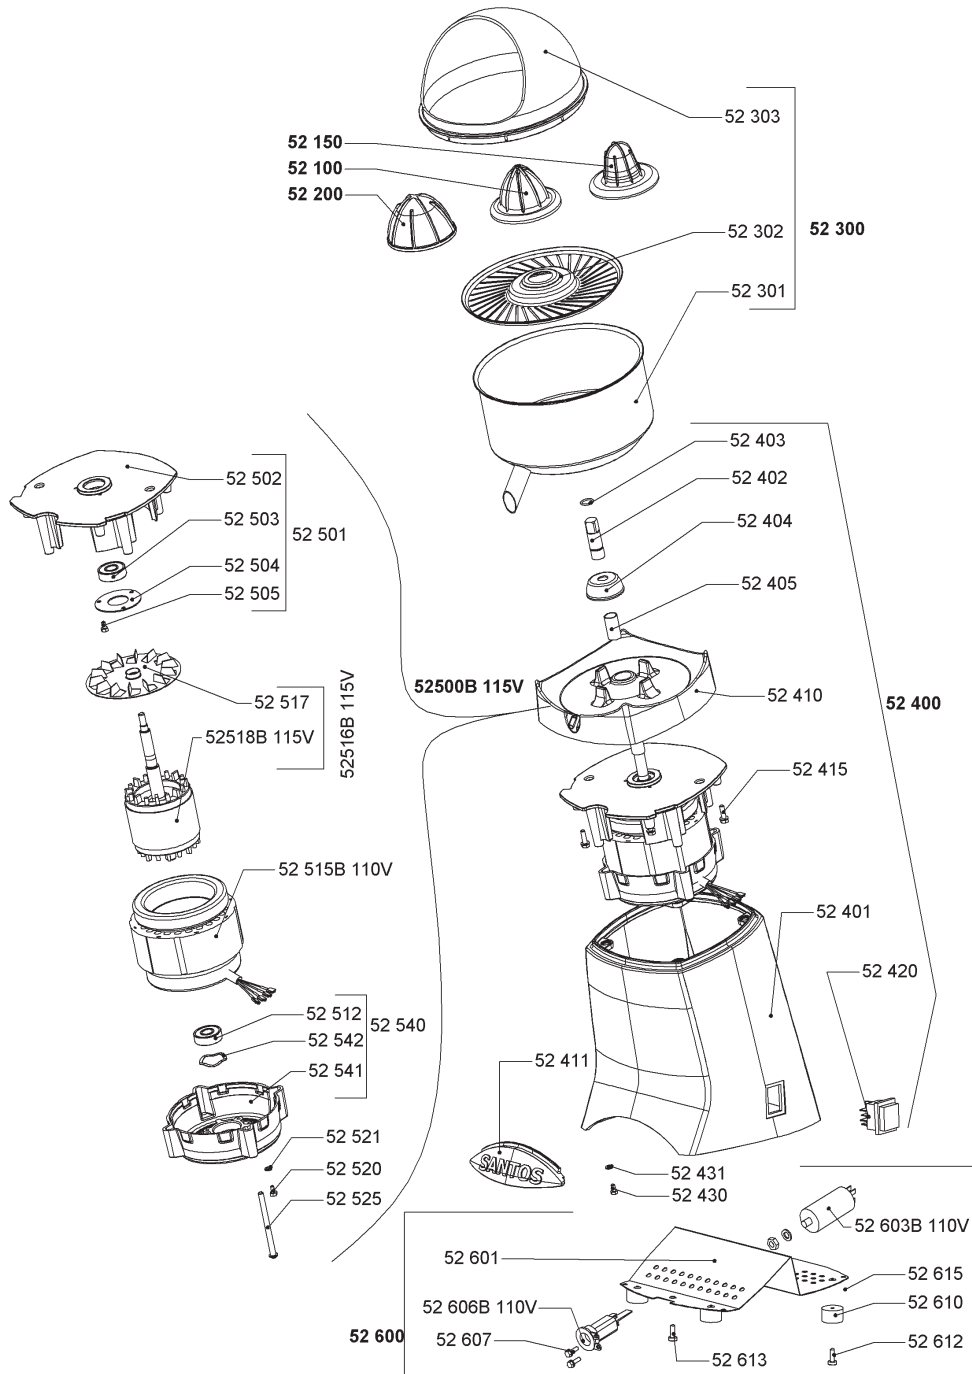

# PARTS BREAKDOWN

ITEM	MODEL
46268	Santos 52C