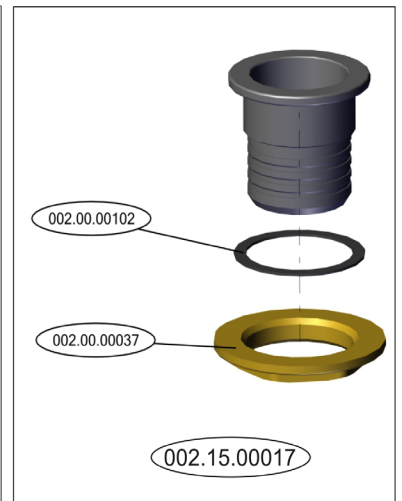

Parts Breakdown

Model CD-GR-1500 46321