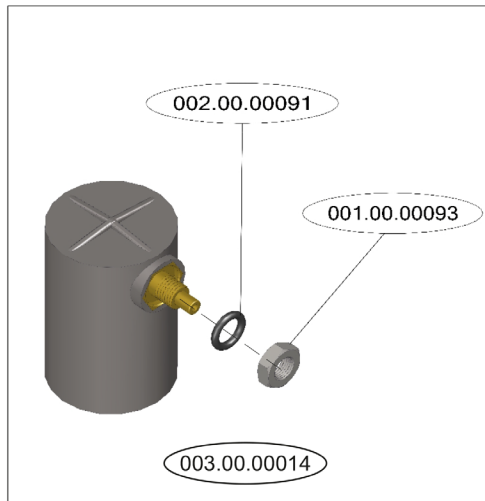

Parts Breakdown

Model CD-GR-1500 46321