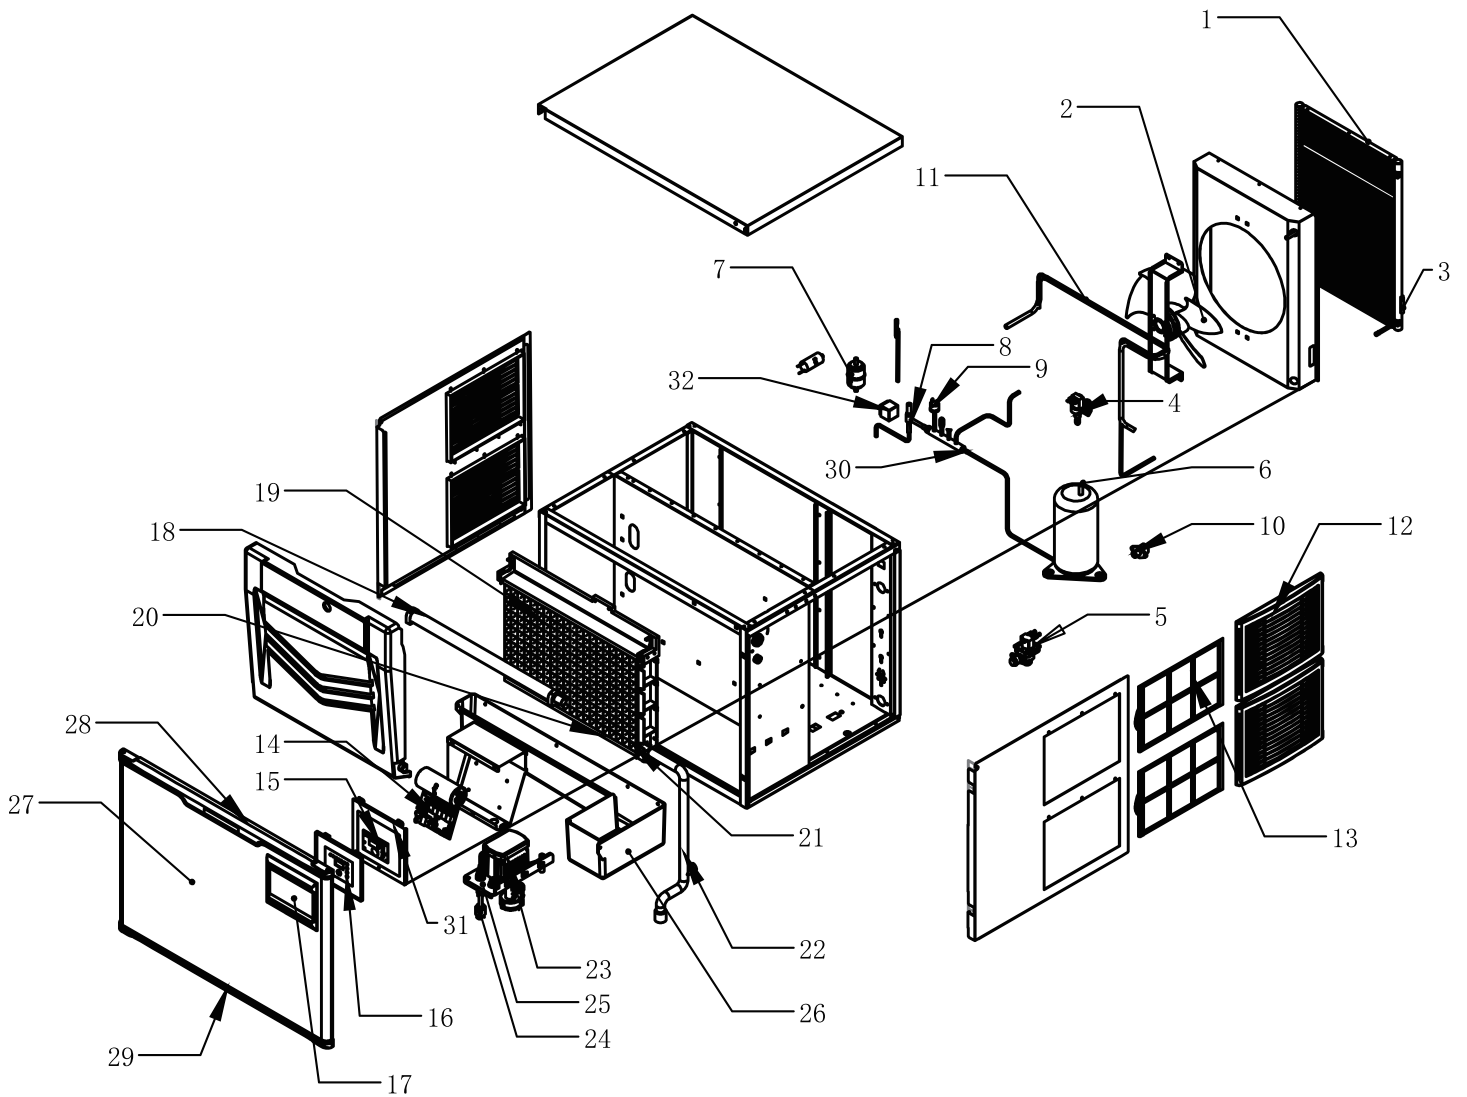

Parts Breakdown

Model IC-CN-0529 46452

Parts Breakdown

Model IC-CN-0529 46452

| Item No. | Description | Position | Item No. | Description | Position | Item No. | Description | Position |
|----------|--|----------|----------|---|----------|----------|--|----------|
| AQ981 | Microchannel Condenser-529A for 46452 | 1 | AQ966 | Plastic Window Filter for 46452 | 12 | AC894 | Water Pump for 46452 | 23 |
| AQ982 | Fan Motor for 46452 | 2 | AQ967 | Ventilation Window Filter for 46452 | 13 | AQ974 | Water Level Water Temperature Sensor for 46452 | 24 |
| AN300 | Condensation Sensor for 46452 | 3 | AN289 | PC Board for 46452 | 14 | AQ991 | Sink Pump Fixing Plate-500P for 46452 | 25 |
| AC875 | Inlet Valve for 46452 | 4 | AN281 | Display Board PD-321B for 46452 | 15 | AQ975 | Sink Pump Fixing Plate for 46452 | 26 |
| AL115 | Drain Valve for 46452 | 5 | AQ968 | Electrical Control Fixing Plate for 46452 | 16 | AQ993 | Front Panel Assembly-Hinged Door-500/700 for 46452 | 27 |
| AQ983 | Compressor VSG184SW-A6CT for 46452 | 6 | AQ986 | Control Panel Cover-Modular Ice Machine for 46452 | 17 | AQ994 | Door Plastic Upper End Cap for 46452 | 28 |
| AQ984 | Dry Filter for 46452 | 7 | AQ987 | Spray Pipe for 46452 | 18 | AQ995 | Door Plastic Lower End Cap for 46452 | 29 |
| AN295 | Defrost Valve Coil for 46452 | 8 | AQ988 | Evaporator-500 for 46452 | 19 | AQ996 | Exhaust Pipe Assembly for 46452 | 30 |
| AQ964 | High Voltage Switch for 46452 | 9 | AQ989 | Skateboard-500 for 46452 | 20 | AQ980 | Electrical Box Cover for 46452 | 31 |
| AQ963 | Plastic Water Joint for 46452 | 10 | AC892 | Ice Full Sensor for 46452 | 21 | AQ965 | Defrost Valve Body for 46452 | 32 |
| AQ985 | Return Air Pipe Assembly-529 for 46452 | 11 | AQ990 | Upper Water Pipe-500 for 46452 | 22 | | | |