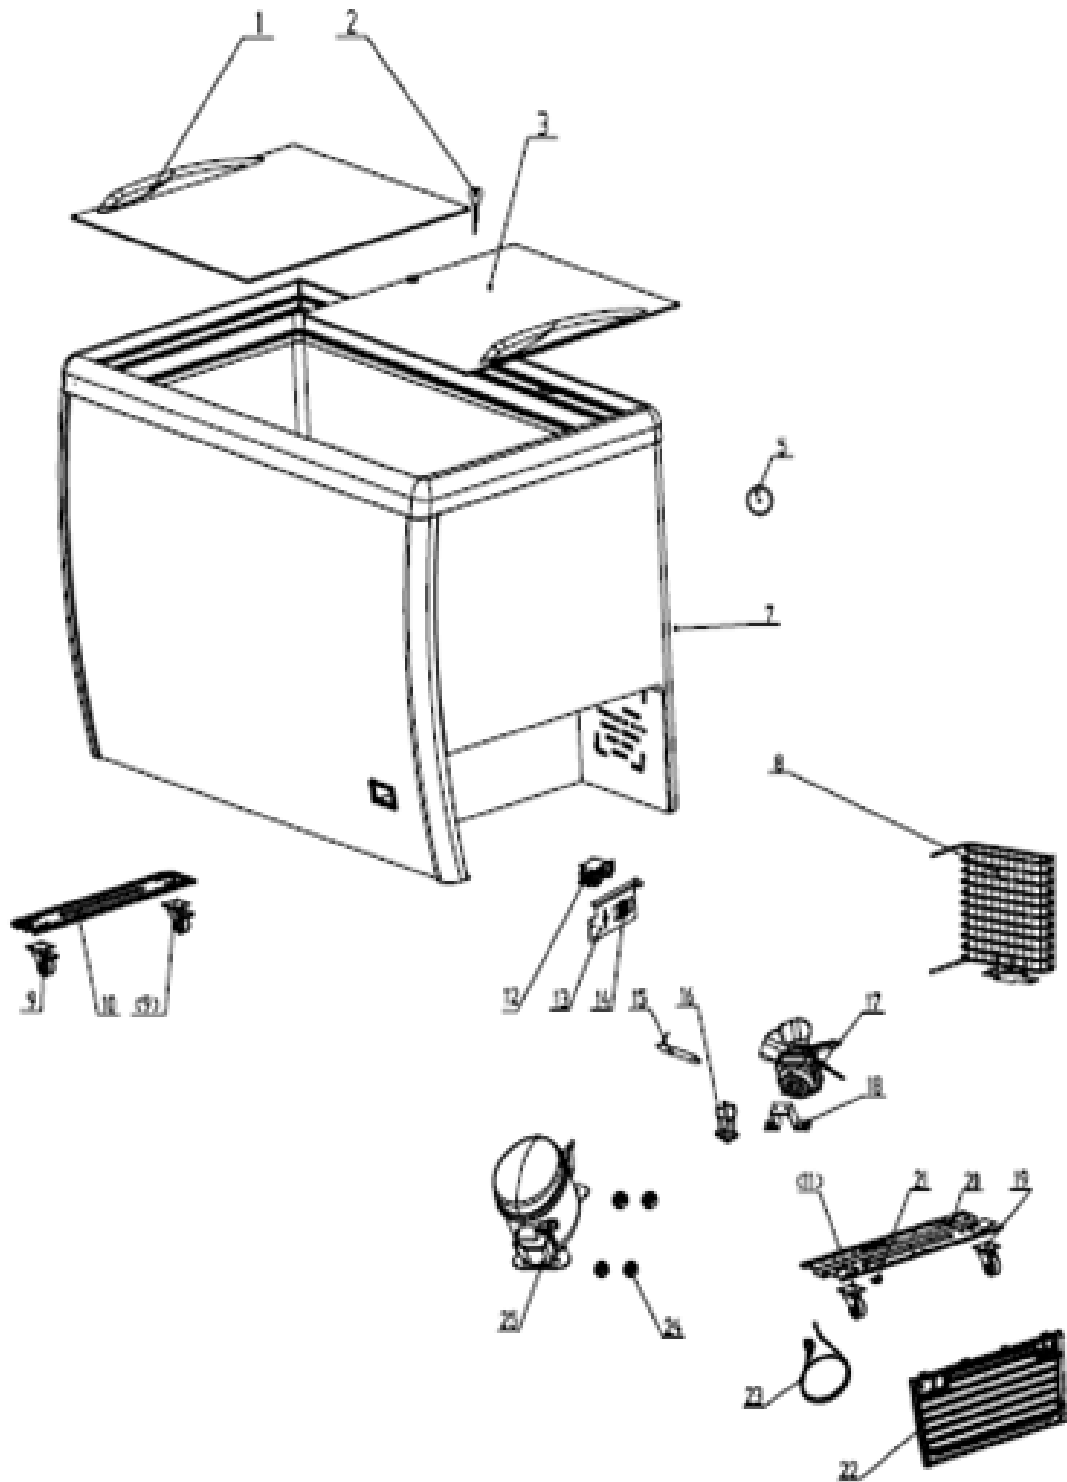

Parts Breakdown

Model FR-CN-0360-R 46494

Parts Breakdown

Model FR-CN-0360-R 46494

Item No.	Description	Position	Item No.	Description	Position	Item No.	Description	Position
AE117	Upper Glass Door for 46494	1	28445	Caster with Lock for 46494	9	64768	Fan Motor Support for 46494	18
41162	Key/Lock for 46494	2	28449	Thermostat Series (no Knob) for 46494	12	28446	Castor without Lock for 46494	19
AE118	Lower Glass Door for 46494	3	64766	Thermostat Support for 46494	13	78720	Compressor Support for 46494	20
AE119	Basket for 46494	4	39587	Indicator Lamp for 46494	14	28447	Shutter for 46494	22
64763	Thermostat Cover for 46494	5	39586	Filter for 46494	15	28448	Plug Series for 46494	23
64772	Cabinet Plastic Frame for 46494	7	64441	Filter Support for 46494	16	63503	Compressor (R290) for 46494	24, 25
37874	Condenser for 46494	8	28454	Cooling Fan Motor for 46494	17			