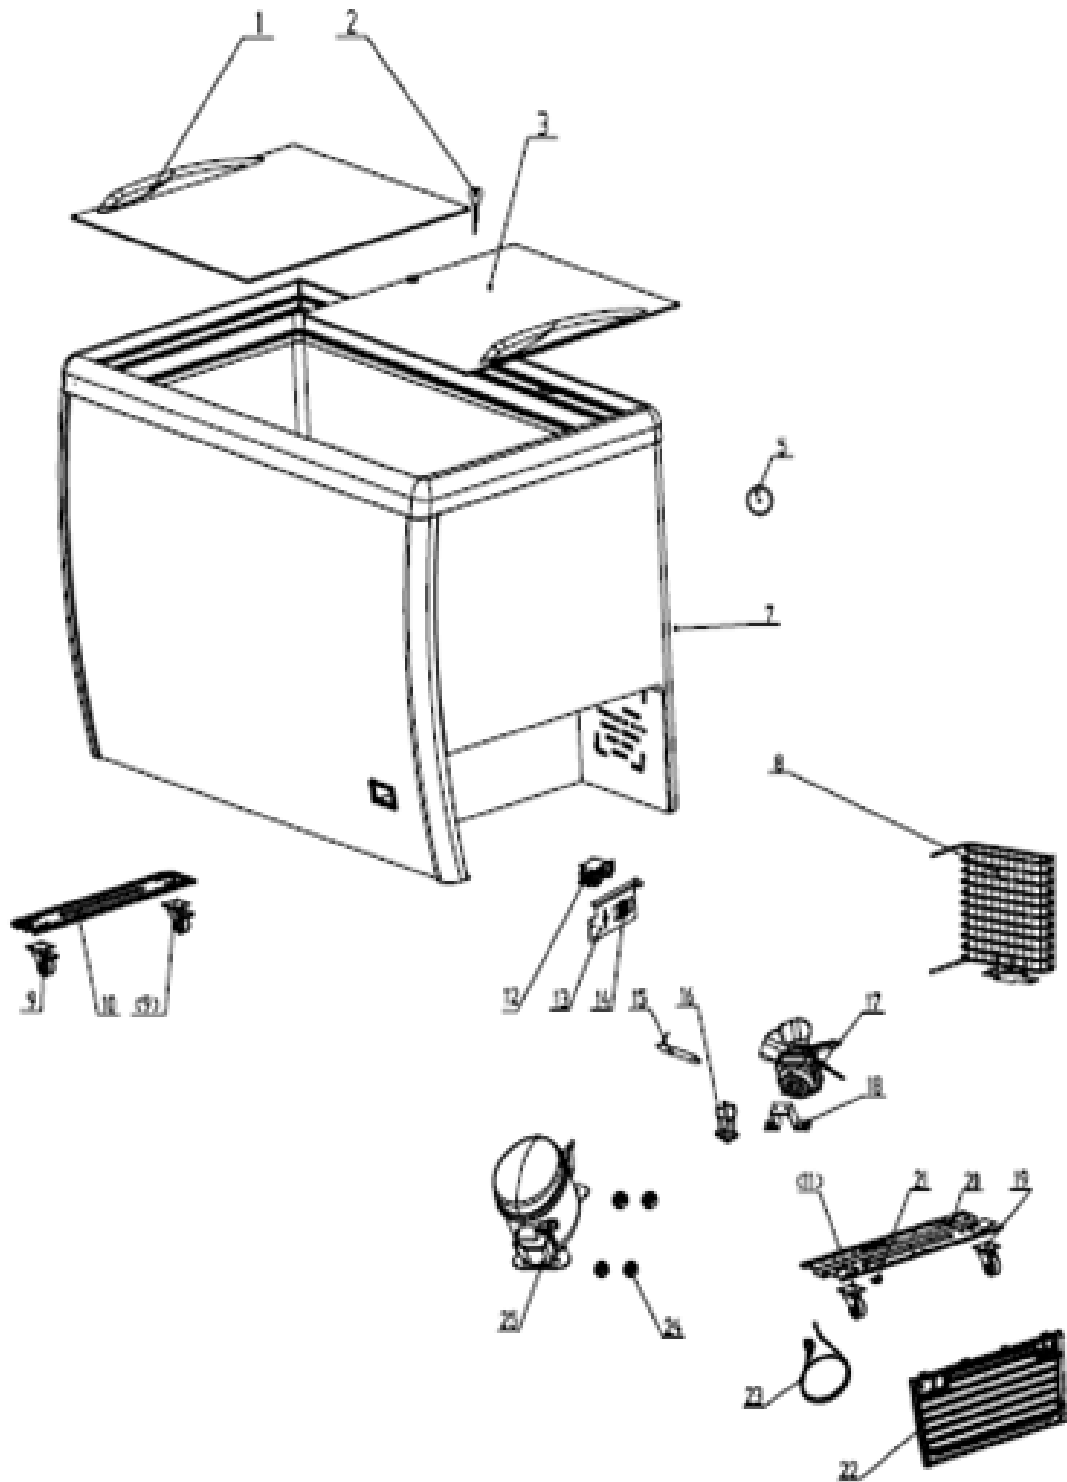

Parts Breakdown

Model FR-CN-0460-R 46495

Parts Breakdown

Model FR-CN-0460-R 46495

Item No.	Description	Position	Item No.	Description	Position	Item No.	Description	Position
AE120	Upper Glass Door for 46495	1	69431	Casters with Brakes for 46495	9	69438	Fan Motor Support for 46495	18
69426	Key for 46495	2	69432	Thermostat for 46495	12	69439	Casters without Brakes for 46495	19
AE121	Lower Glass Door for 46495	3	69433	Thermostat Support for 46495	13	69440	Compressor Panel for 46495	20
AE122	Basket for 46495	4	69434	Indicator Lamp for 46495	14	69441	Side Panel for 46495	22
69428	Thermostat Cover for 46495	5	69435	Filter for 46495	15	69442	Power Cord for 46495	23
69429	Cabinet for 46495	7	69436	Filter Support for 46495	16	69443	Compressor R290 for 46495	24, 25
69430	Condenser for 46495	8	69437	Fan Motor for 46495	17			