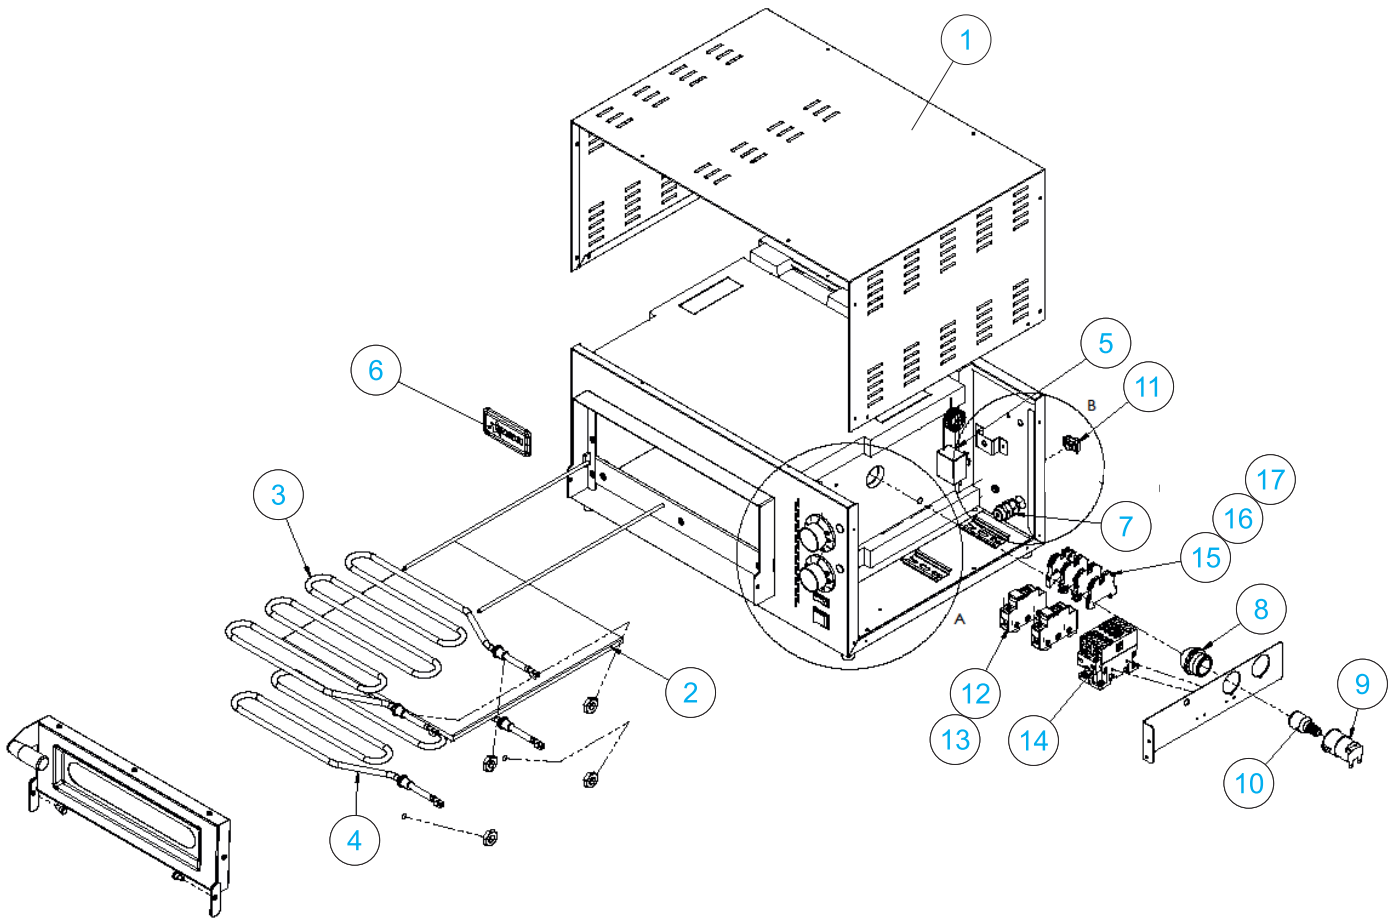

# PARTS BREAKDOWN

ITEM	MODEL
46724	PE-IT-0005-110V

# PARTS BREAKDOWN

ITEM	MODEL
46724	PE-IT-0005-110V

Item No.	Description	Position	Item No.	Description	Position	Item No.	Description	Position
AQ737	Cover 35-8 2014 Single Chamber-Stainless Steel for 46724	1	72483	Cable Fastener for 46724	7	AQ740	Fuse UL10T FNM-20 250 10.3x38mm 20A 250V for 46724	13
42838	Brick 350 x 350 x 19 for 46724	2	42046	Dome-Form Lamp Glass 77.222.-503.00 for 46724	8	AQ715	Contactora 4P NO 30A 100-250V 50-60 Hz AF16-40-00-13 for 46724	14
42830	Heating Element 1400W 230V for 46724	3	AQ738	Hal.G9 Lampholder 25W 230V for 46724	9	AL761	Blue Clamp for 46724	15
42859	Heating Element for 46724	4	AQ739	Halogen Lamp 25 W G9 230V for 46724	10	AL759	Green-Yellow Clamp for 46724	16
AM700	Unipolar Safety Thermostat 512TH - UL (55.13584.010) T.D. 8514.90.70 for 46724	5	42837	Equipotential Attachment (OBO. T5012+OBO.5016M5) for 46724	11	AL762	Beige Clamp for 46724	17
AL302	Metal Label Omcan Logo Screw Fixing for 46724	6	AQ714	Mersen Fuse Holder for 10x38 Fuses - UL for 46724	12			