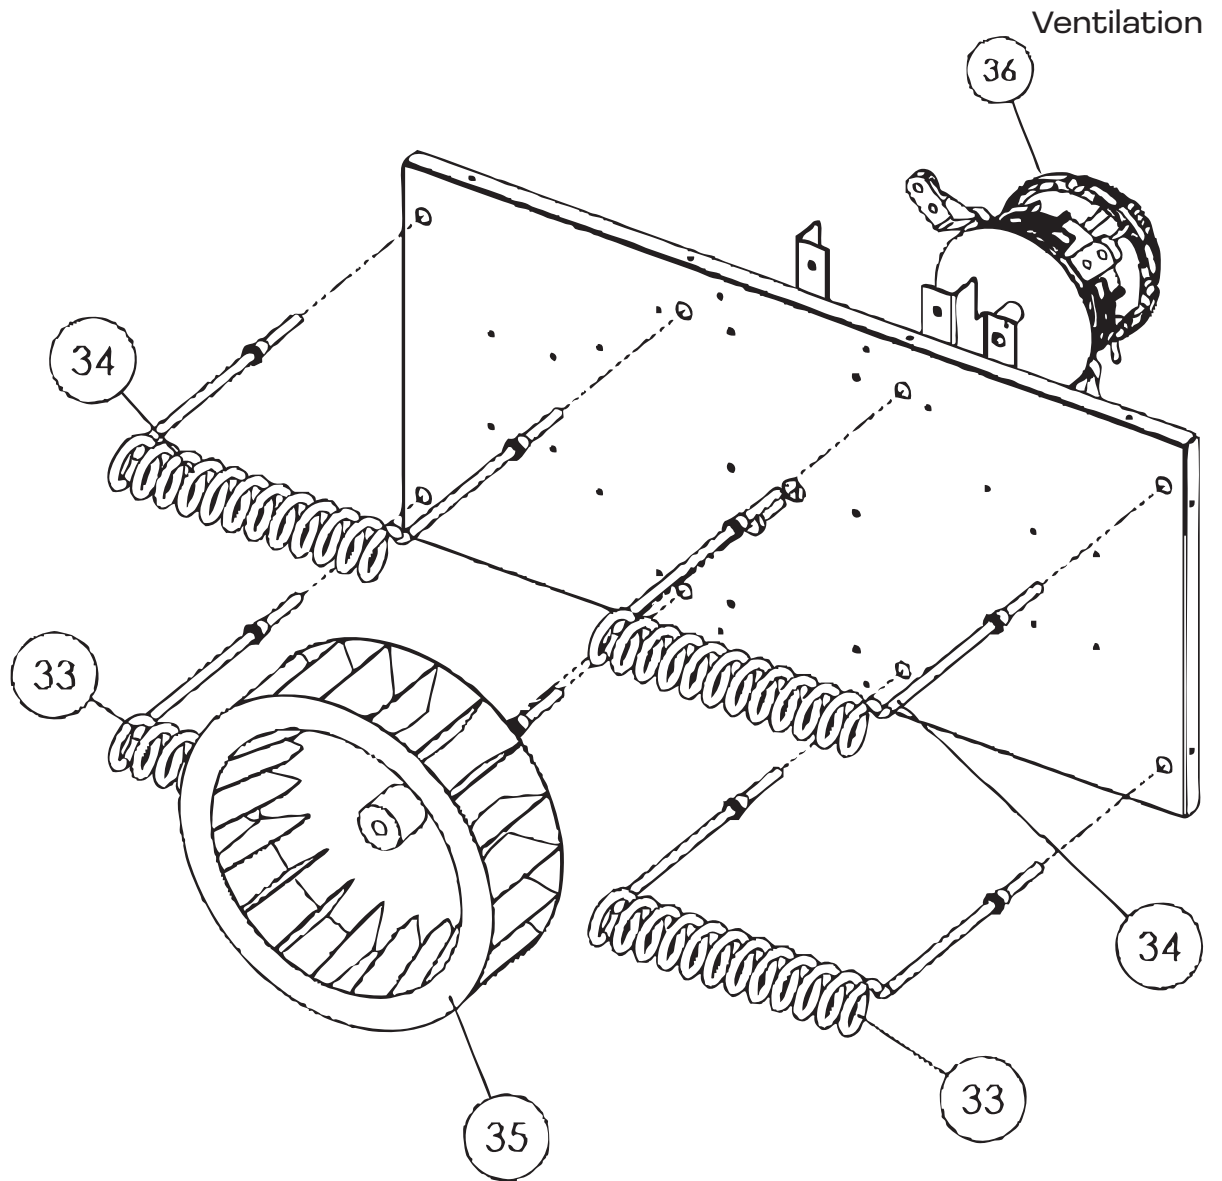

PARTS BREAKDOWN

ITEM	MODEL
46725	CE-IT-0500

General Assembly

PARTS BREAKDOWN

ITEM	MODEL
46725	CE-IT-0500

Control Panel

C

PARTS BREAKDOWN

ITEM	MODEL
46725	CE-IT-0500

Electrical Components

PARTS BREAKDOWN

ITEM	MODEL
46725	CE-IT-0500

Door Assembly

E

PARTS BREAKDOWN

ITEM	MODEL
46725	CE-IT-0500

F

PARTS BREAKDOWN

ITEM	MODEL
46725	CE-IT-0500

Back Panel

G

PARTS BREAKDOWN

ITEM	MODEL
46725	CE-IT-0500

General Assembly

Item No.	Description	Position	Item No.	Description	Position	Item No.	Description	Position
AL738	Wheel without Brake for 46725	1	AL740	Wheel with Brake for 46725	3	AH466	Knob Din 464-M6x16 for 46725	5
AL739	Crancase Motor for 46725	2	AL741	Removable End Plug for 46725	4	AL742	Thermostat Bracket for 46725	6