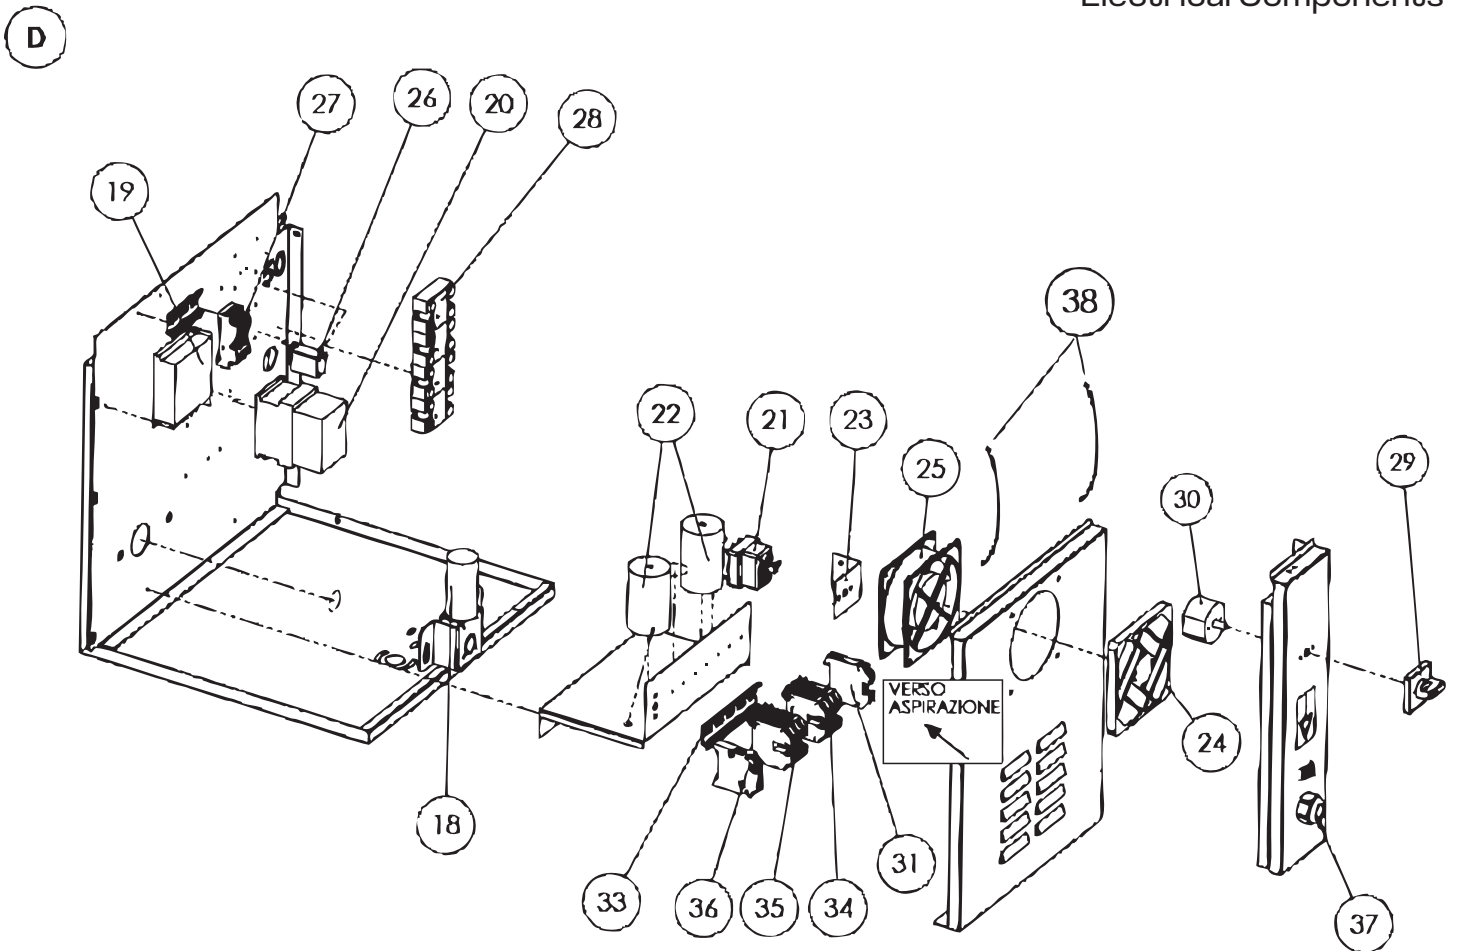

PARTS BREAKDOWN

ITEM	MODEL
46725	CE-IT-0500

General Assembly

PARTS BREAKDOWN

ITEM	MODEL
46725	CE-IT-0500

Control Panel

C

PARTS BREAKDOWN

ITEM	MODEL
46725	CE-IT-0500

Electrical Components

PARTS BREAKDOWN

ITEM	MODEL
46725	CE-IT-0500

Door Assembly

E

PARTS BREAKDOWN

ITEM	MODEL
46725	CE-IT-0500

Control Panel

Item No.	Description	Position	Item No.	Description	Position
AL754	Display Gasket for 46725	14	AH478	LCD 7" Touchscreen Display for 46725	16
AL755	Controls Panel for 46725	15	AH479	Control Power Board for 46725	17