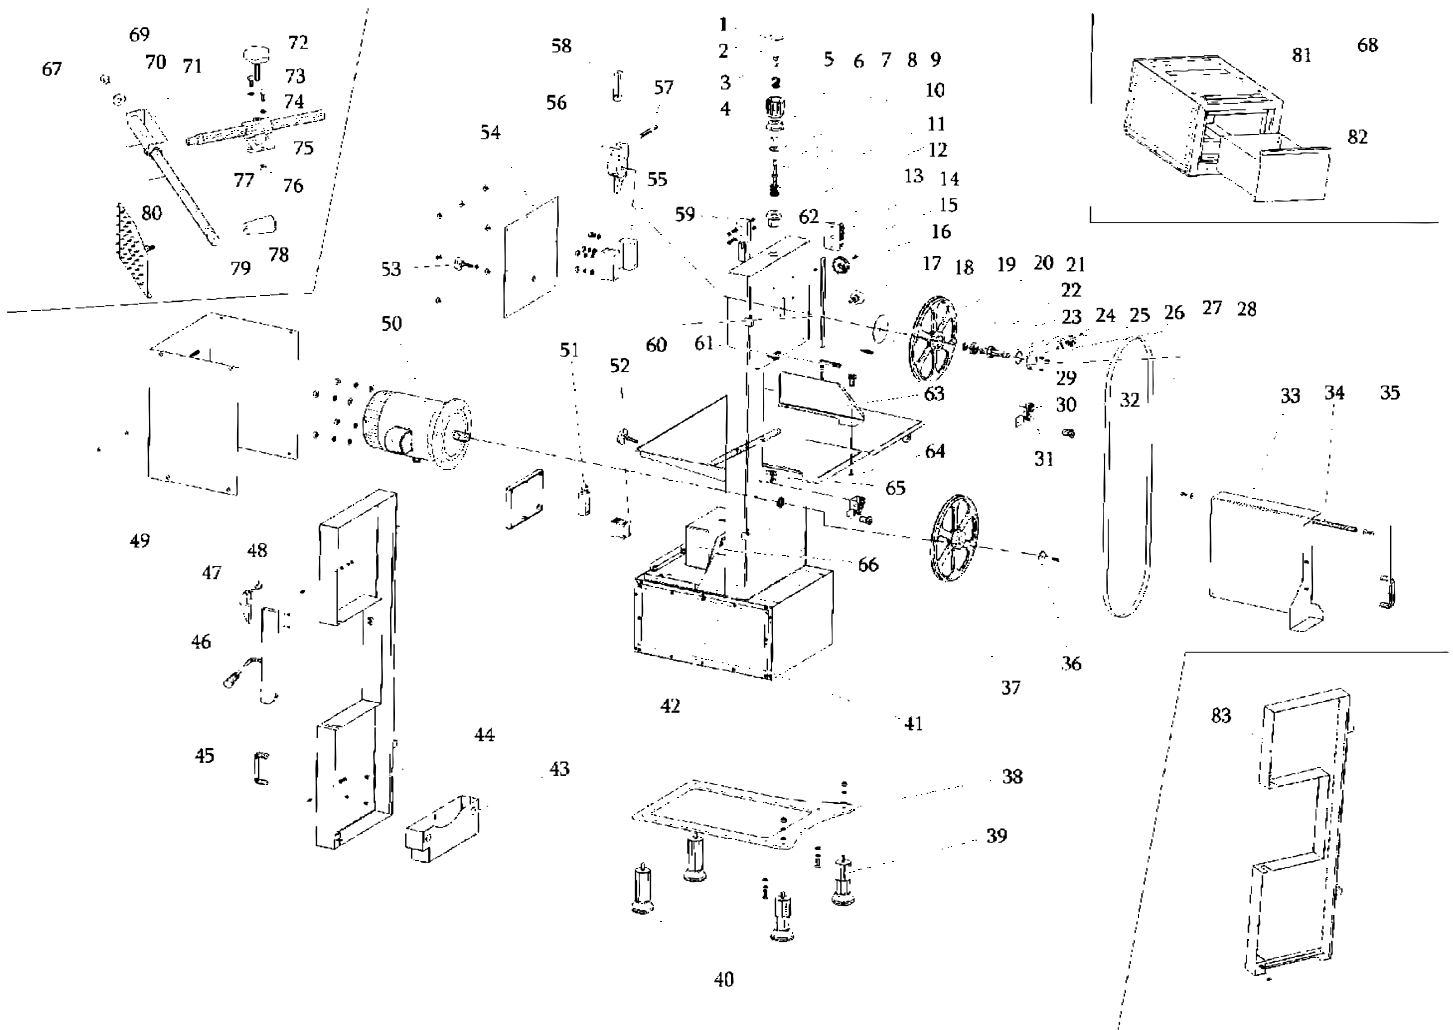

Parts Breakdown

Model BS-CN-2020 46786

Parts Breakdown

Model BS-CN-2020 46786

Item No.	Description	Position	Item No.	Description	Position	Item No.	Description	Position
AF384	Cover for 46786	1	AF412	Stand for 46786	29	AF440	Shaft for 46786	57
AF385	Nut for 46786	2	AF413	Cleaner 1 for 46786	30	AF441	Sliding Plate of Groove for 46786	58
AF386	Gasket for 46786	3	AF414	Cleaner 2 for 46786	31	AF442	Protection of Moving for 46786	59
AF387	Spring for 46786	4	AF415	Handle for 46786	32	AF443	Moving Guide Shaft for 46786	60
AF388	Adjusting Handle for 46786	5	AF416	Sliding Working Table for 46786	33	AF444	Guide Part for 46786	61
AF389	Sheath for 46786	6	AF417	Cover for 46786	34	AF445	Rubber Gasket for Switch for 46786	62
AF390	Round Ball for 46786	7	AF418	Bakelite Handle for 46786	35	AF446	Length Board for 46786	63
AF391	Lid Cover for 46786	8	AF419	Collar for Top Shaft for 46786	36	AF447	Tightening Screw for 46786	64
AF392	Tightening Shaft for 46786	9	AF420	Pulley 2 for 46786	37	AF448	Bending Board for 46786	65
AF393	Pin for 46786	10	AF421	Bottom for 46786	38	AF449	Support Frame of Motor for 46786	66
AF394	Spring for 46786	11	AF422	Adjusting Feet for 46786	39	AF450	Waste Setting (Selected) for 46786	67
AF395	Bushing for 46786	12	AF423	Non-Adjusting Feet for 46786	40	AF451	Hexagon Screw for 46786	69
AF396	Box of Switch for 46786	13	AF424	Seat for 46786	41	AF452	Big Gasket for 46786	70
AF397	Stop Button for 46786	14	AF425	Body for 46786	42	AF453	Seat of Transform for 46786	71
AF398	Start Button for 46786	15	AF426	Drawer for Waste for 46786	43	AF454	Star Handle for 46786	72
AF399	Locker for 46786	16	AF427	Door for 46786	44	AF455	Hexagon Screw for 46786	73
AF400	Handle of Locker for 46786	17	AF428	Protection for Saw for 46786	45	AF456	Fixing Stand for 46786	74
AF401	Retaining Plate for 46786	18	AF429	Shaft for 46786	46	AF457	Shaft for 46786	75
AF402	Pulley 1 for 46786	19	AF430	Protection for Saw for 46786	47	AF458	Nut for 46786	76
AF403	Shaft of Pulley for 46786	20	AF431	Shaft for 46786	48	AF459	Gasket for 46786	77
AF404	Sealing Ring for 46786	21	AF432	Back Cover for 46786	49	AF460	Handle for 46786	78
AF405	Bearing for 46786	22	AF433	Motor for 46786	50	AF461	Moving Shaft for 46786	79
AF406	Spacer for 46786	23	AF434	Microswitch for 46786	51	AF462	Clamping Plate 1 for 46786	80
AF407	Shaft for 46786	24	AF435	Contacting and Capacitor for 46786	52	AF463	Seat with Drawer for 46786	81
AF408	Collar for Shaft for 46786	25	AF436	Handle for 46786	53	AF464	Drawer for 46786	82
AF409	O Ring for 46786	26	AF437	Cover of Back for 46786	54	AF465	Cover for Door for 46786	83
AF410	Gland for 46786	27	AF438	Guiding Part for 46786	55			
AF411	Saw for 46786	28	AF439	Sliding Part for 46786	56			