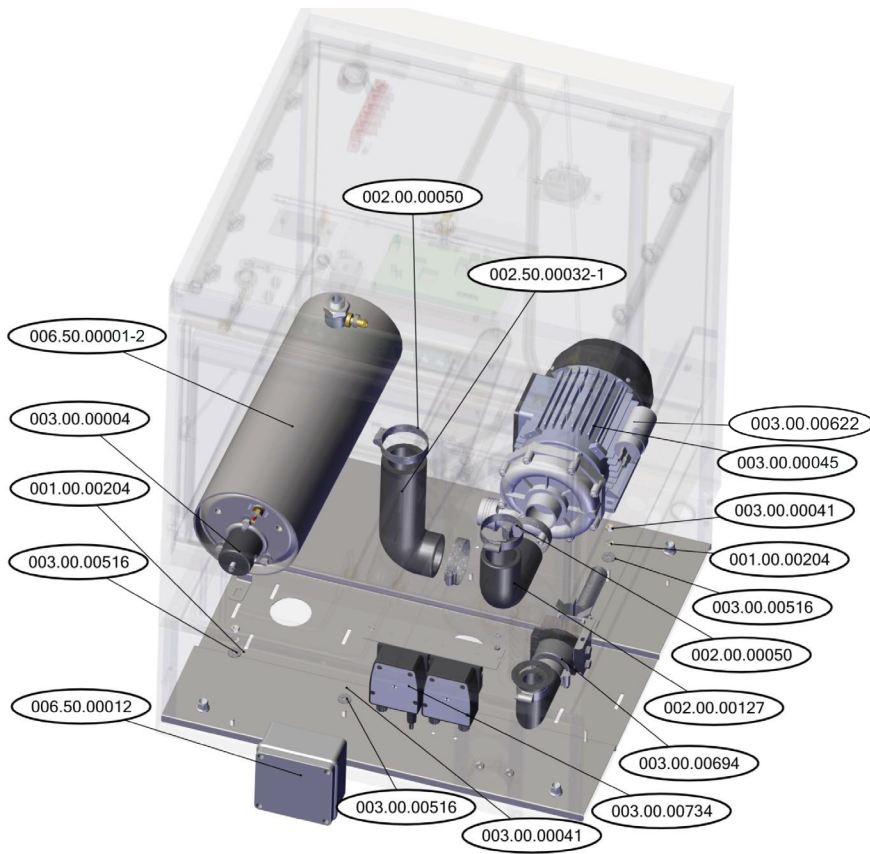

Parts Breakdown

Model CD-GR-0500 46798

Parts Breakdown

Model **CD-GR-0500** 46798

Parts Breakdown

Model CD-GR-0500 46798

Parts Breakdown

Model CD-GR-0500 46798

Parts Breakdown

Model CD-GR-0500 46798

DOOR SWITCH ELECTRICAL PART - SUPPORT

DOOR SWITCH ELECTRICAL PART - ASSEMBLY

Parts Breakdown

Model CD-GR-0500 46798

Parts Breakdown

Model CD-GR-0500 46798

Parts Breakdown

Model CD-GR-0500 46798

Parts Breakdown

Model CD-GR-0500 46798

Parts Breakdown

Model CD-GR-0500 46798

Parts Breakdown

Model CD-GR-0500 46798