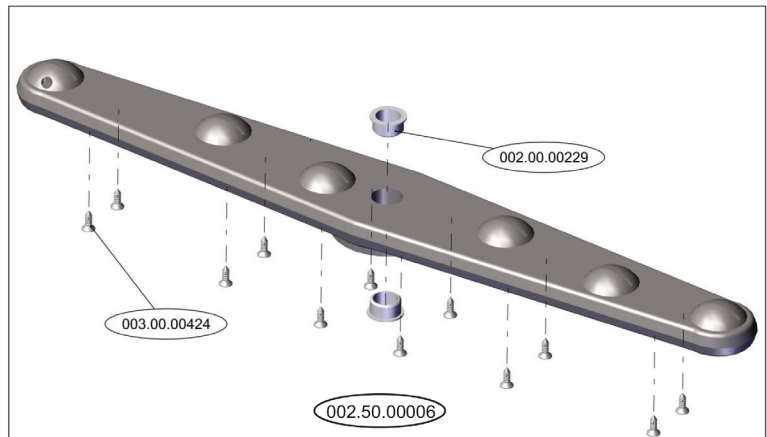

Parts Breakdown

Model CD-GR-0500 46798

DOOR SWITCH ELECTRICAL PART - SUPPORT

DOOR SWITCH ELECTRICAL PART - ASSEMBLY

Parts Breakdown

Model CD-GR-0500 46798

Parts Breakdown

Model CD-GR-0500 46798

Parts Breakdown

Model CD-GR-0500 46798

Parts Breakdown

Model CD-GR-0500 46798

Parts Breakdown

Model CD-GR-0500 46798

Parts Breakdown

Model CD-GR-0500 46798