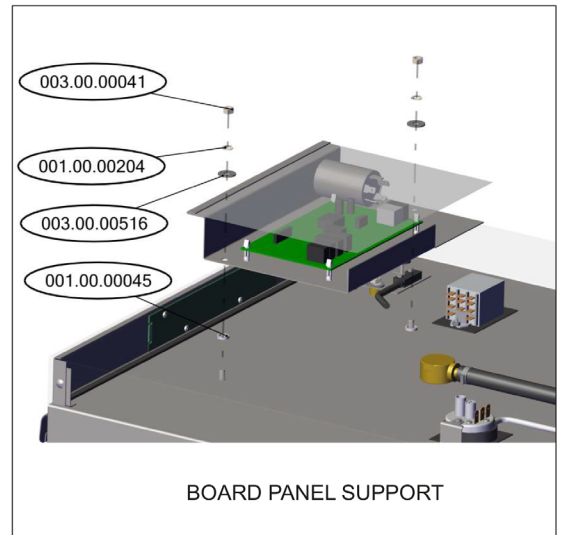

Parts Breakdown

Model CD-GR-0500 46798

Parts Breakdown

Model **CD-GR-0500** 46798

Parts Breakdown

Model CD-GR-0500 46798

Parts Breakdown

Model CD-GR-0500 46798

Parts Breakdown

Model CD-GR-0500 46798

DOOR SWITCH ELECTRICAL PART - SUPPORT

DOOR SWITCH ELECTRICAL PART - ASSEMBLY

Parts Breakdown

Model CD-GR-0500 46798

Parts Breakdown

Model CD-GR-0500 46798