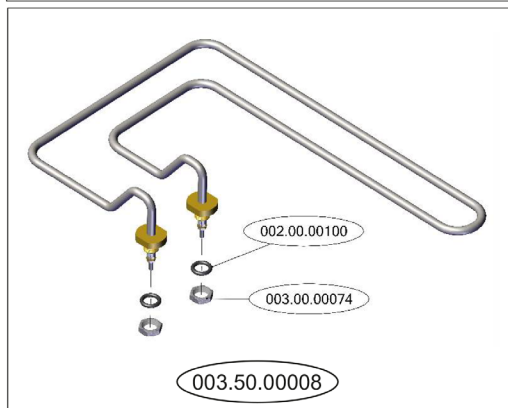

Parts Breakdown

Model CD-GR-0500 46798

DOOR SWITCH ELECTRICAL PART - SUPPORT

DOOR SWITCH ELECTRICAL PART - ASSEMBLY

Parts Breakdown

Model CD-GR-0500 46798

Parts Breakdown

Model CD-GR-0500 46798

Parts Breakdown

Model CD-GR-0500 46798

Parts Breakdown

Model CD-GR-0500 46798

Parts Breakdown

Model CD-GR-0500 46798

Parts Breakdown

Model CD-GR-0500 46798