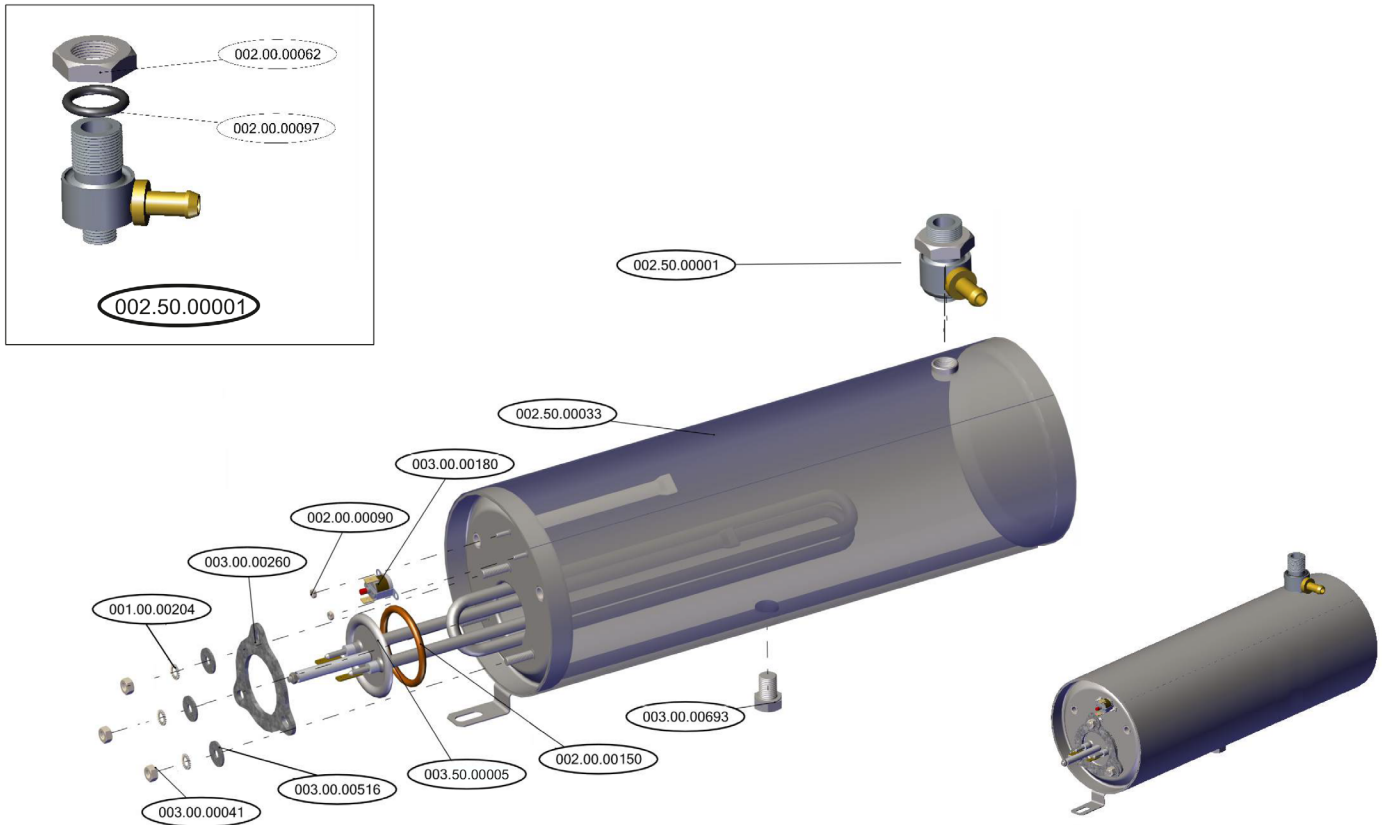

Parts Breakdown

Model CD-GR-0500 46798