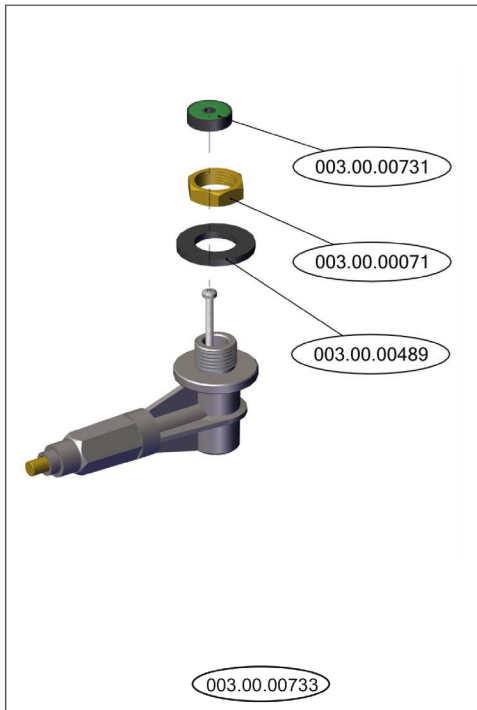

Parts Breakdown

Model CD-GR-0500 46798

Parts Breakdown

Model **CD-GR-0500** 46798

Parts Breakdown

Model CD-GR-0500 46798

Parts Breakdown

Model CD-GR-0500 46798

Parts Breakdown

Model CD-GR-0500 46798

DOOR SWITCH ELECTRICAL PART - SUPPORT

DOOR SWITCH ELECTRICAL PART - ASSEMBLY

Parts Breakdown

Model CD-GR-0500 46798

Parts Breakdown

Model CD-GR-0500 46798

Parts Breakdown

Model CD-GR-0500 46798

Parts Breakdown

Model CD-GR-0500 46798

Parts Breakdown

Model CD-GR-0500 46798

Parts Breakdown

Model CD-GR-0500 46798