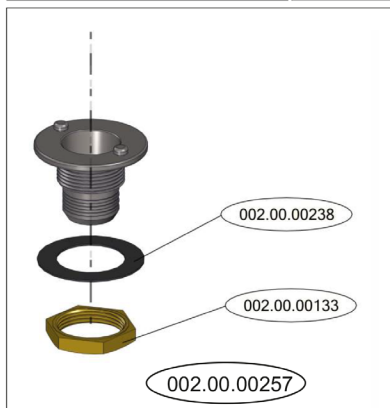

Parts Breakdown

Model CD-GR-0500 46798

DOOR SWITCH ELECTRICAL PART - SUPPORT

DOOR SWITCH ELECTRICAL PART - ASSEMBLY

Parts Breakdown

Model CD-GR-0500 46798

Parts Breakdown

Model CD-GR-0500 46798

Parts Breakdown

Model CD-GR-0500 46798

Parts Breakdown

Model CD-GR-0500 46798

Parts Breakdown

Model CD-GR-0500 46798

Parts Breakdown

Model CD-GR-0500 46798