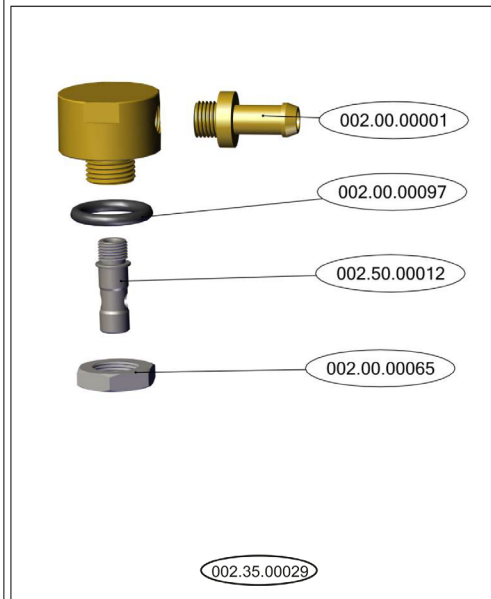

Parts Breakdown

Model CD-GR-0500 46798

Parts Breakdown

Model **CD-GR-0500** 46798

Parts Breakdown

Model CD-GR-0500 46798

Parts Breakdown

Model CD-GR-0500 46798

Parts Breakdown

Model CD-GR-0500 46798

DOOR SWITCH ELECTRICAL PART - SUPPORT

DOOR SWITCH ELECTRICAL PART - ASSEMBLY

Parts Breakdown

Model CD-GR-0500 46798

Parts Breakdown

Model CD-GR-0500 46798

Parts Breakdown

Model CD-GR-0500 46798

Parts Breakdown

Model CD-GR-0500 46798

Parts Breakdown

Model CD-GR-0500 46798

Parts Breakdown

Model CD-GR-0500 46798