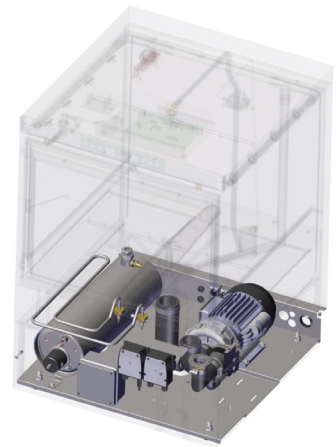

Parts Breakdown

Model CD-GR-0500 46798

Parts Breakdown

Model **CD-GR-0500** 46798

Parts Breakdown

Model CD-GR-0500 46798

Parts Breakdown

Model CD-GR-0500 46798

Parts Breakdown

Model CD-GR-0500 46798

DOOR SWITCH ELECTRICAL PART - SUPPORT

DOOR SWITCH ELECTRICAL PART - ASSEMBLY

Parts Breakdown

Model CD-GR-0500 46798

Parts Breakdown

Model CD-GR-0500 46798

Parts Breakdown

Model CD-GR-0500 46798

Parts Breakdown

Model CD-GR-0500 46798

Parts Breakdown

Model CD-GR-0500 46798

Parts Breakdown

Model CD-GR-0500 46798