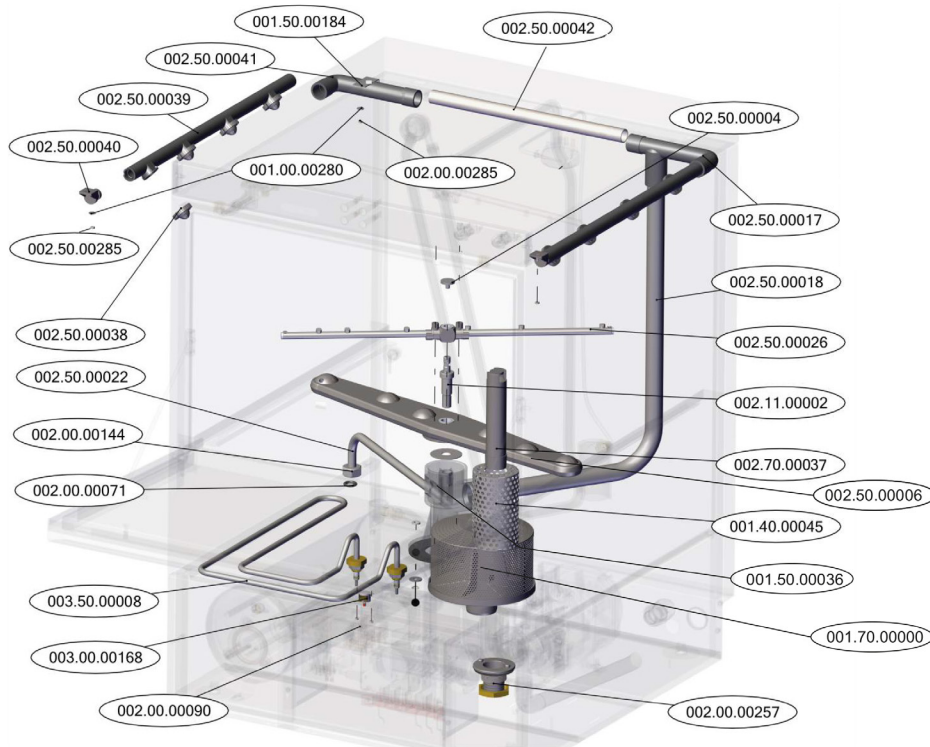

Parts Breakdown

Model CD-GR-0500 46798

DOOR SWITCH ELECTRICAL PART - SUPPORT

DOOR SWITCH ELECTRICAL PART - ASSEMBLY

Parts Breakdown

Model CD-GR-0500 46798

Parts Breakdown

Model CD-GR-0500 46798

Parts Breakdown

Model CD-GR-0500 46798

Parts Breakdown

Model CD-GR-0500 46798

Parts Breakdown

Model CD-GR-0500 46798

Parts Breakdown

Model CD-GR-0500 46798