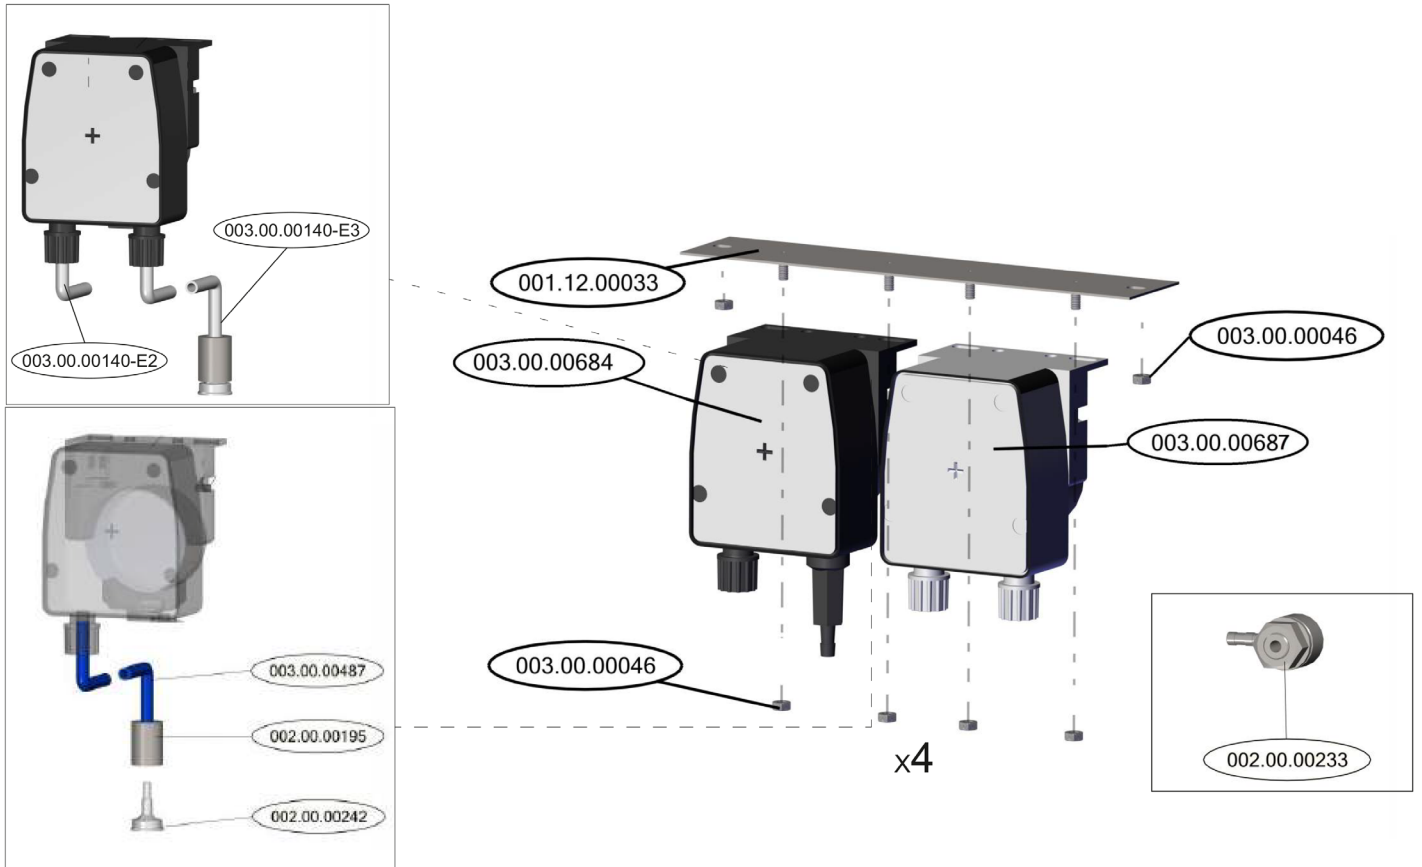

Parts Breakdown

Model CD-GR-0500 46798

Parts Breakdown

Model **CD-GR-0500** 46798

Parts Breakdown

Model CD-GR-0500 46798

Parts Breakdown

Model CD-GR-0500 46798

Parts Breakdown

Model CD-GR-0500 46798

DOOR SWITCH ELECTRICAL PART - SUPPORT

DOOR SWITCH ELECTRICAL PART - ASSEMBLY

Parts Breakdown

Model CD-GR-0500 46798

Parts Breakdown

Model CD-GR-0500 46798

Parts Breakdown

Model CD-GR-0500 46798

Parts Breakdown

Model CD-GR-0500 46798

Parts Breakdown

Model CD-GR-0500 46798

Parts Breakdown

Model CD-GR-0500 46798