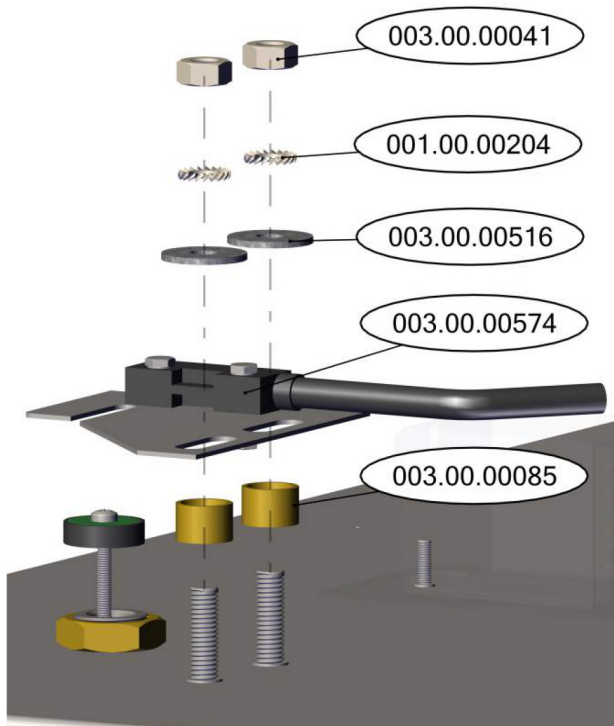

Parts Breakdown

Model CD-GR-0500 46798

Parts Breakdown

Model **CD-GR-0500** 46798

Parts Breakdown

Model CD-GR-0500 46798

Parts Breakdown

Model CD-GR-0500 46798

Parts Breakdown

Model CD-GR-0500 46798

DOOR SWITCH ELECTRICAL PART - SUPPORT

DOOR SWITCH ELECTRICAL PART - ASSEMBLY

Parts Breakdown

Model CD-GR-0500 46798

Parts Breakdown

Model CD-GR-0500 46798

Parts Breakdown

Model CD-GR-0500 46798

Parts Breakdown

Model CD-GR-0500 46798

Parts Breakdown

Model CD-GR-0500 46798

Parts Breakdown

Model CD-GR-0500 46798