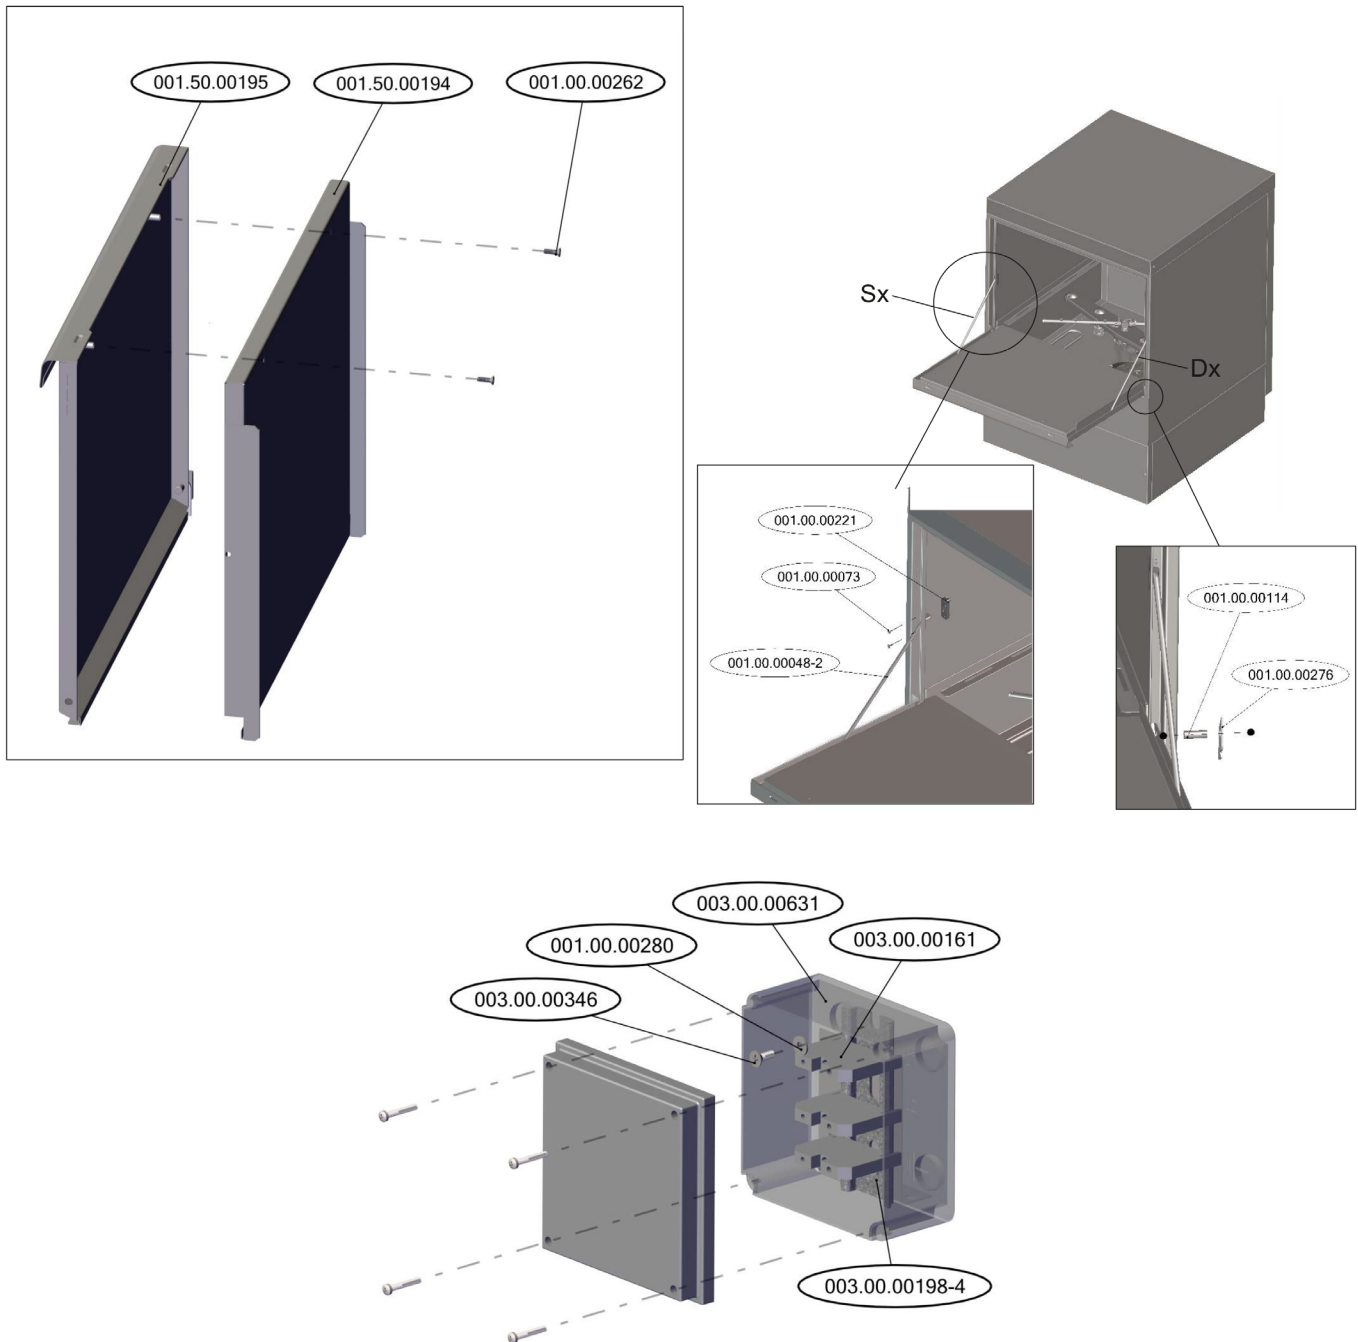

Parts Breakdown

Model CD-GR-0500 46798

Parts Breakdown

Model **CD-GR-0500** 46798

Parts Breakdown

Model CD-GR-0500 46798

Parts Breakdown

Model CD-GR-0500 46798

Parts Breakdown

Model CD-GR-0500 46798

DOOR SWITCH ELECTRICAL PART - SUPPORT

DOOR SWITCH ELECTRICAL PART - ASSEMBLY

Parts Breakdown

Model CD-GR-0500 46798

Parts Breakdown

Model CD-GR-0500 46798