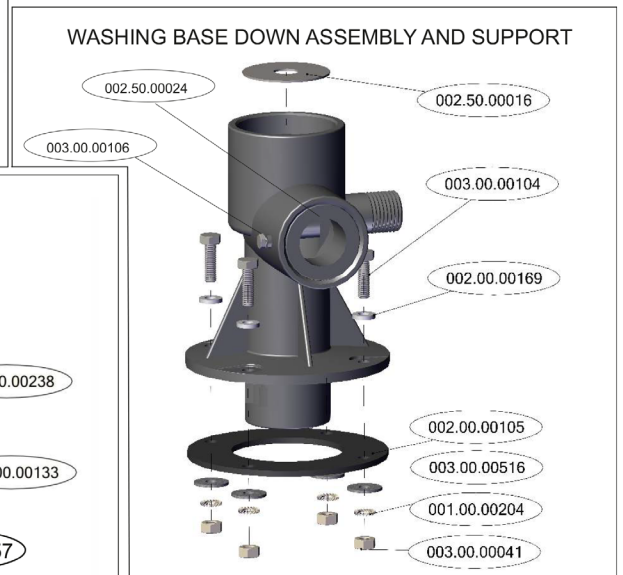

Parts Breakdown

Model CD-GR-0500 46798

DOOR SWITCH ELECTRICAL PART - SUPPORT

DOOR SWITCH ELECTRICAL PART - ASSEMBLY

Parts Breakdown

Model CD-GR-0500 46798

Parts Breakdown

Model CD-GR-0500 46798

Parts Breakdown

Model CD-GR-0500 46798

Parts Breakdown

Model CD-GR-0500 46798

Parts Breakdown

Model CD-GR-0500 46798

Parts Breakdown

Model CD-GR-0500 46798