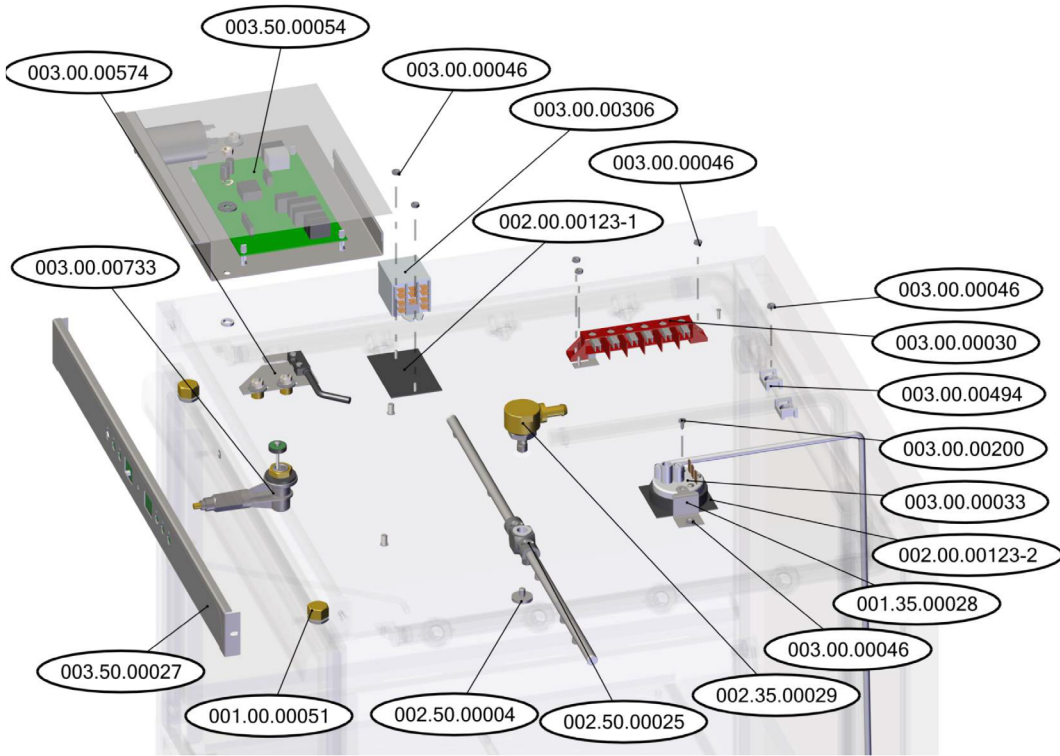

Parts Breakdown

Model CD-GR-0500 46798

Parts Breakdown

Model **CD-GR-0500** 46798

Parts Breakdown

Model CD-GR-0500 46798

Parts Breakdown

Model CD-GR-0500 46798

Parts Breakdown

Model CD-GR-0500 46798

DOOR SWITCH ELECTRICAL PART - SUPPORT

DOOR SWITCH ELECTRICAL PART - ASSEMBLY

Parts Breakdown

Model CD-GR-0500 46798

Parts Breakdown

Model CD-GR-0500 46798

Parts Breakdown

Model CD-GR-0500 46798

Parts Breakdown

Model CD-GR-0500 46798

Parts Breakdown

Model CD-GR-0500 46798

Parts Breakdown

Model CD-GR-0500 46798