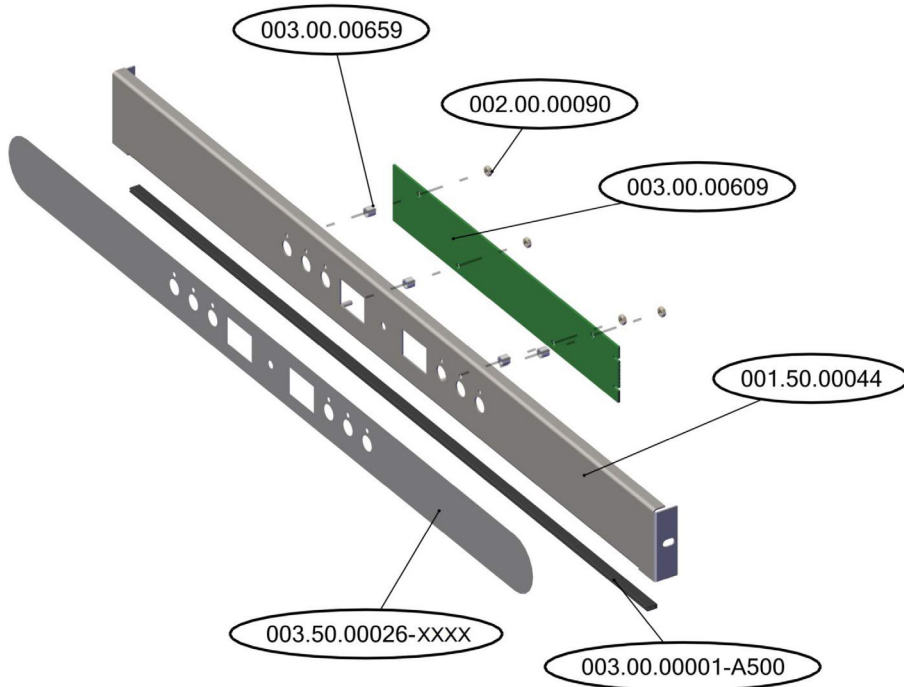

Parts Breakdown

Model CD-GR-0500 46798

Parts Breakdown

Model **CD-GR-0500** 46798

Parts Breakdown

Model CD-GR-0500 46798

Parts Breakdown

Model CD-GR-0500 46798

Parts Breakdown

Model CD-GR-0500 46798

DOOR SWITCH ELECTRICAL PART - SUPPORT

DOOR SWITCH ELECTRICAL PART - ASSEMBLY

Parts Breakdown

Model CD-GR-0500 46798

Parts Breakdown

Model CD-GR-0500 46798

Parts Breakdown

Model CD-GR-0500 46798

Parts Breakdown

Model CD-GR-0500 46798

Parts Breakdown

Model CD-GR-0500 46798

Parts Breakdown

Model CD-GR-0500 46798