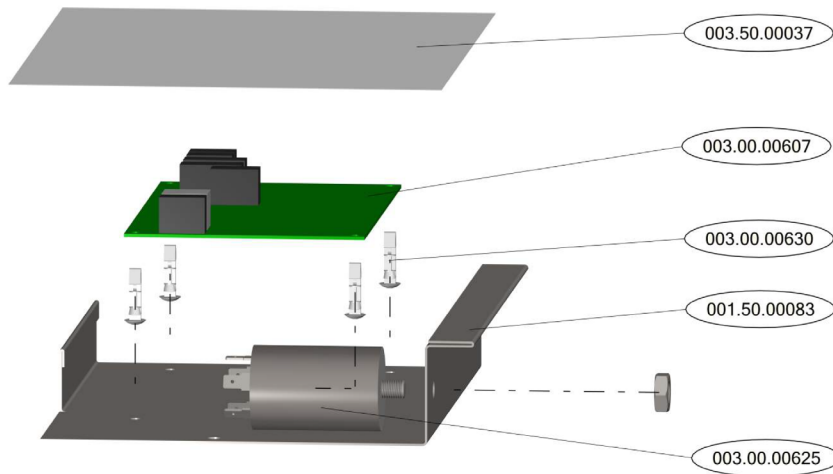

Parts Breakdown

Model CD-GR-0500 46798

Parts Breakdown

Model **CD-GR-0500** 46798

Parts Breakdown

Model CD-GR-0500 46798

Parts Breakdown

Model CD-GR-0500 46798

Parts Breakdown

Model CD-GR-0500 46798

DOOR SWITCH ELECTRICAL PART - SUPPORT

DOOR SWITCH ELECTRICAL PART - ASSEMBLY

Parts Breakdown

Model CD-GR-0500 46798

Parts Breakdown

Model CD-GR-0500 46798