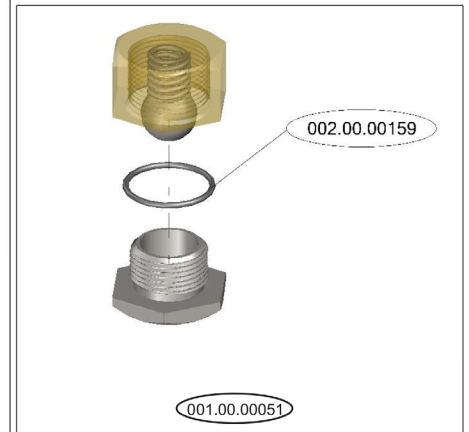

Parts Breakdown

Model CD-GR-0500 46798

Parts Breakdown

Model **CD-GR-0500** 46798

Parts Breakdown

Model CD-GR-0500 46798

Parts Breakdown

Model CD-GR-0500 46798

Parts Breakdown

Model CD-GR-0500 46798

DOOR SWITCH ELECTRICAL PART - SUPPORT

DOOR SWITCH ELECTRICAL PART - ASSEMBLY

Parts Breakdown

Model CD-GR-0500 46798

Parts Breakdown

Model CD-GR-0500 46798