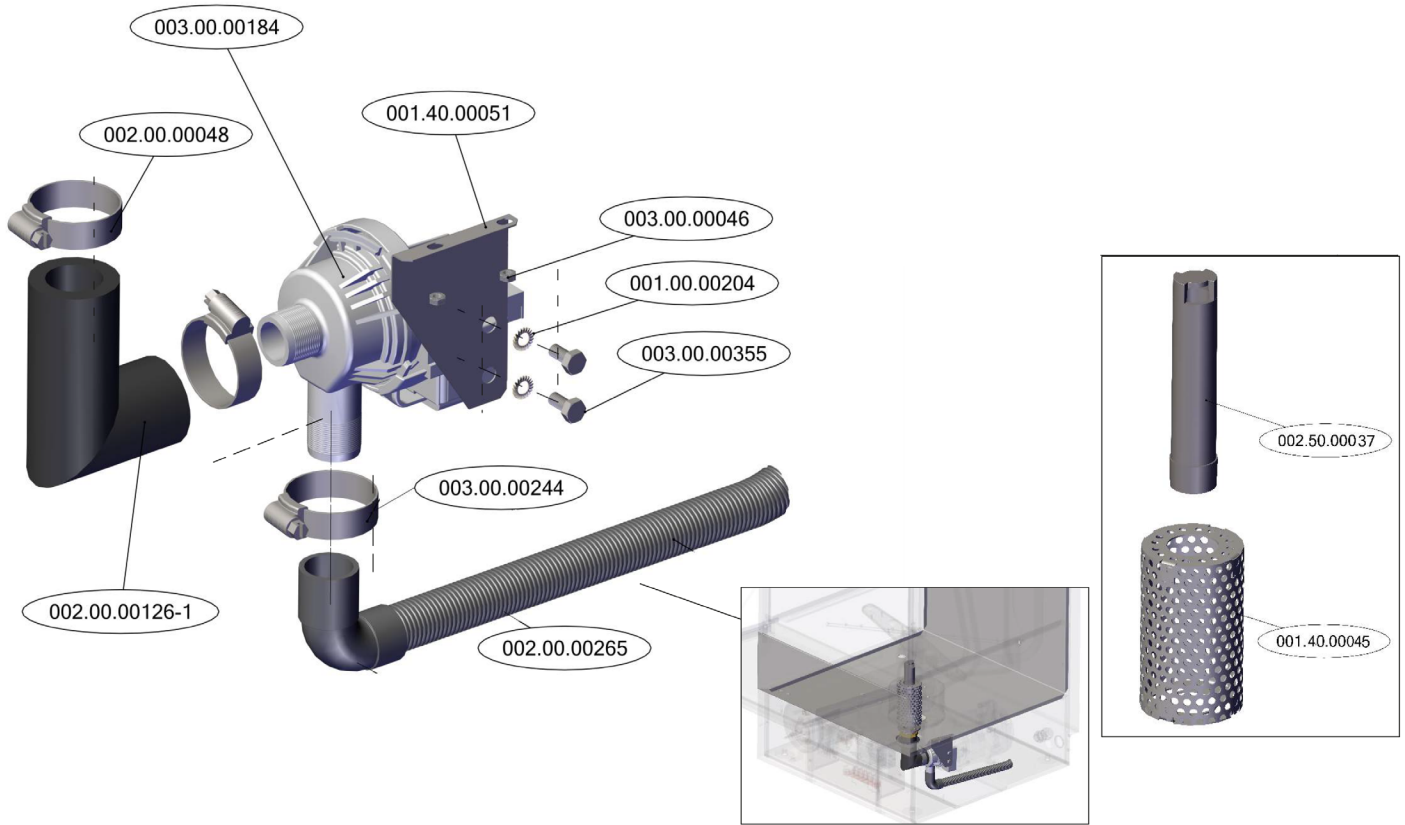

Parts Breakdown

Model CD-GR-0500 46798

DOOR SWITCH ELECTRICAL PART - SUPPORT

DOOR SWITCH ELECTRICAL PART - ASSEMBLY

Parts Breakdown

Model CD-GR-0500 46798

Parts Breakdown

Model CD-GR-0500 46798

Parts Breakdown

Model CD-GR-0500 46798

Parts Breakdown

Model CD-GR-0500 46798

Parts Breakdown

Model CD-GR-0500 46798

Parts Breakdown

Model CD-GR-0500 46798