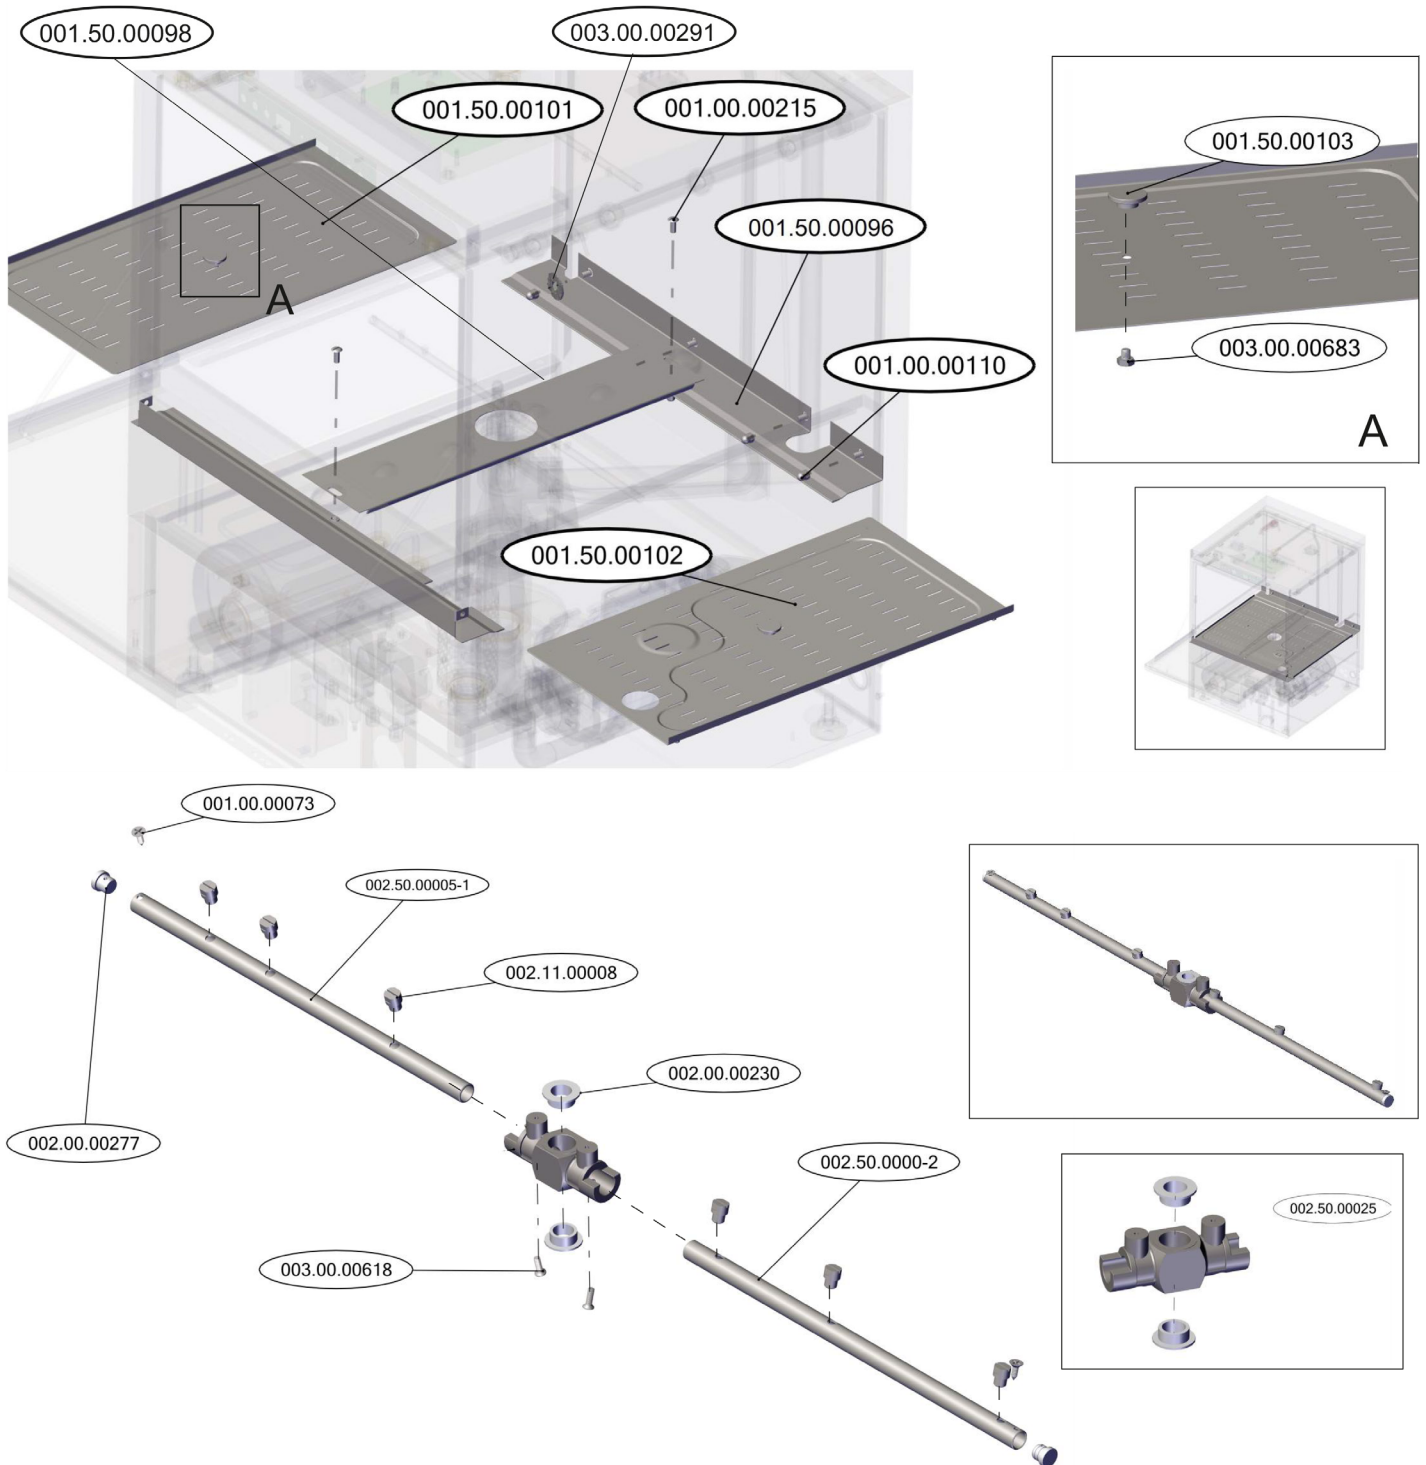

Parts Breakdown

Model CD-GR-0500 46798

Parts Breakdown

Model **CD-GR-0500** 46798

Parts Breakdown

Model CD-GR-0500 46798

Parts Breakdown

Model CD-GR-0500 46798

Parts Breakdown

Model CD-GR-0500 46798

DOOR SWITCH ELECTRICAL PART - SUPPORT

DOOR SWITCH ELECTRICAL PART - ASSEMBLY

Parts Breakdown

Model CD-GR-0500 46798

Parts Breakdown

Model CD-GR-0500 46798

Parts Breakdown

Model CD-GR-0500 46798

Parts Breakdown

Model CD-GR-0500 46798

Parts Breakdown

Model CD-GR-0500 46798

Parts Breakdown

Model CD-GR-0500 46798