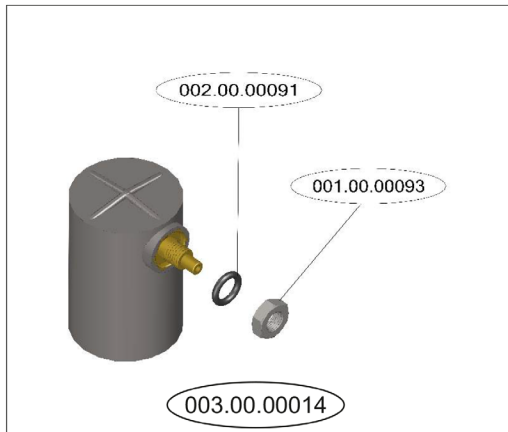

Parts Breakdown

Model CD-GR-0500 46798