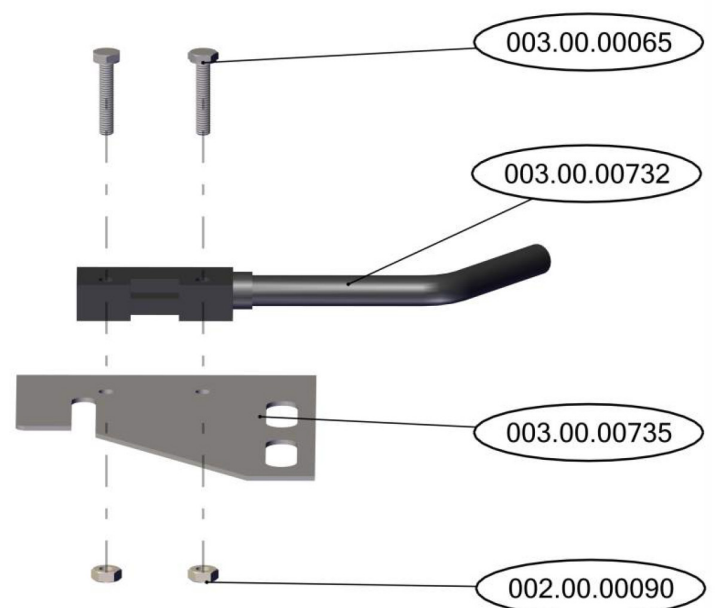

Parts Breakdown

Model CD-GR-0500 46798

Parts Breakdown

Model **CD-GR-0500** 46798

Parts Breakdown

Model CD-GR-0500 46798

Parts Breakdown

Model CD-GR-0500 46798

Parts Breakdown

Model CD-GR-0500 46798

DOOR SWITCH ELECTRICAL PART - SUPPORT

DOOR SWITCH ELECTRICAL PART - ASSEMBLY

Parts Breakdown

Model CD-GR-0500 46798

Parts Breakdown

Model CD-GR-0500 46798

Parts Breakdown

Model CD-GR-0500 46798

Parts Breakdown

Model CD-GR-0500 46798

Parts Breakdown

Model CD-GR-0500 46798

Parts Breakdown

Model CD-GR-0500 46798