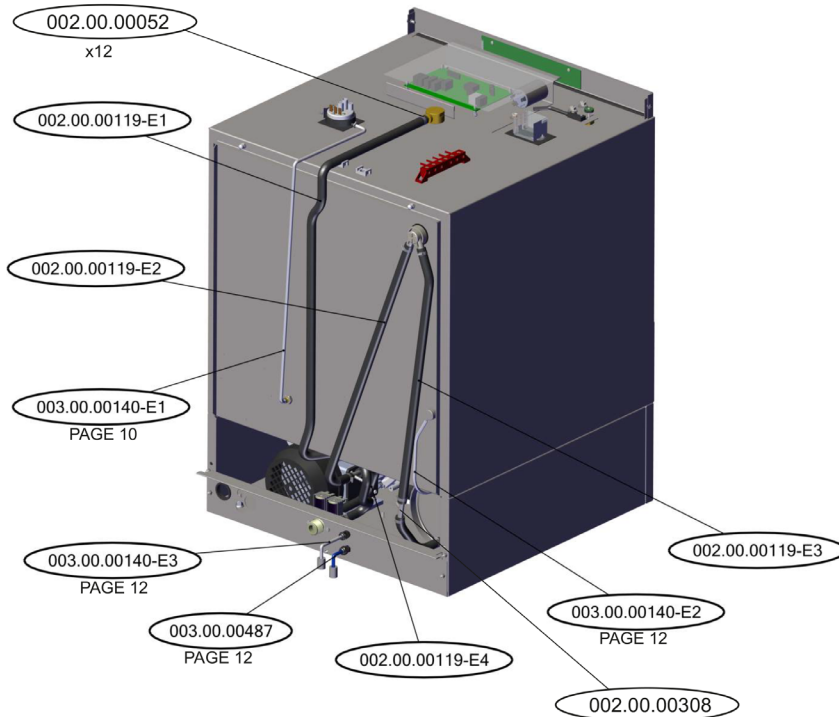

Parts Breakdown

Model CD-GR-0500 46798

DOOR SWITCH ELECTRICAL PART - SUPPORT

DOOR SWITCH ELECTRICAL PART - ASSEMBLY

Parts Breakdown

Model CD-GR-0500 46798

Parts Breakdown

Model CD-GR-0500 46798

Parts Breakdown

Model CD-GR-0500 46798

Parts Breakdown

Model CD-GR-0500 46798

Parts Breakdown

Model CD-GR-0500 46798

Parts Breakdown

Model CD-GR-0500 46798