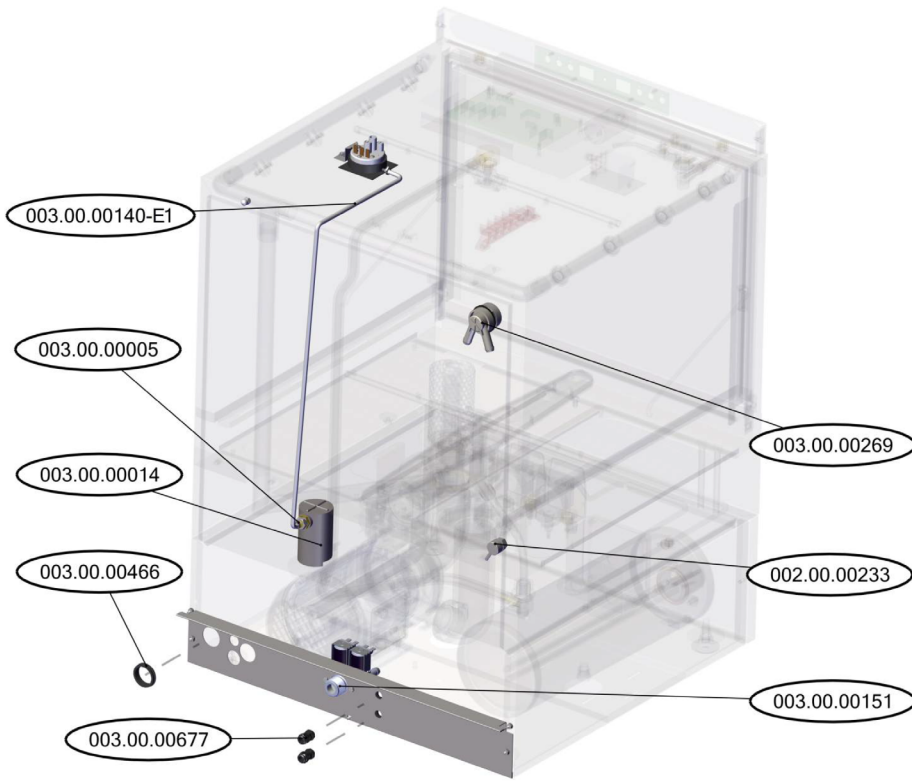

Parts Breakdown

Model CD-GR-0500 46798

Parts Breakdown

Model **CD-GR-0500** 46798

Parts Breakdown

Model CD-GR-0500 46798

Parts Breakdown

Model CD-GR-0500 46798

Parts Breakdown

Model CD-GR-0500 46798

DOOR SWITCH ELECTRICAL PART - SUPPORT

DOOR SWITCH ELECTRICAL PART - ASSEMBLY

Parts Breakdown

Model CD-GR-0500 46798

Parts Breakdown

Model CD-GR-0500 46798

Parts Breakdown

Model CD-GR-0500 46798

Parts Breakdown

Model CD-GR-0500 46798

Parts Breakdown

Model CD-GR-0500 46798

Parts Breakdown

Model CD-GR-0500 46798