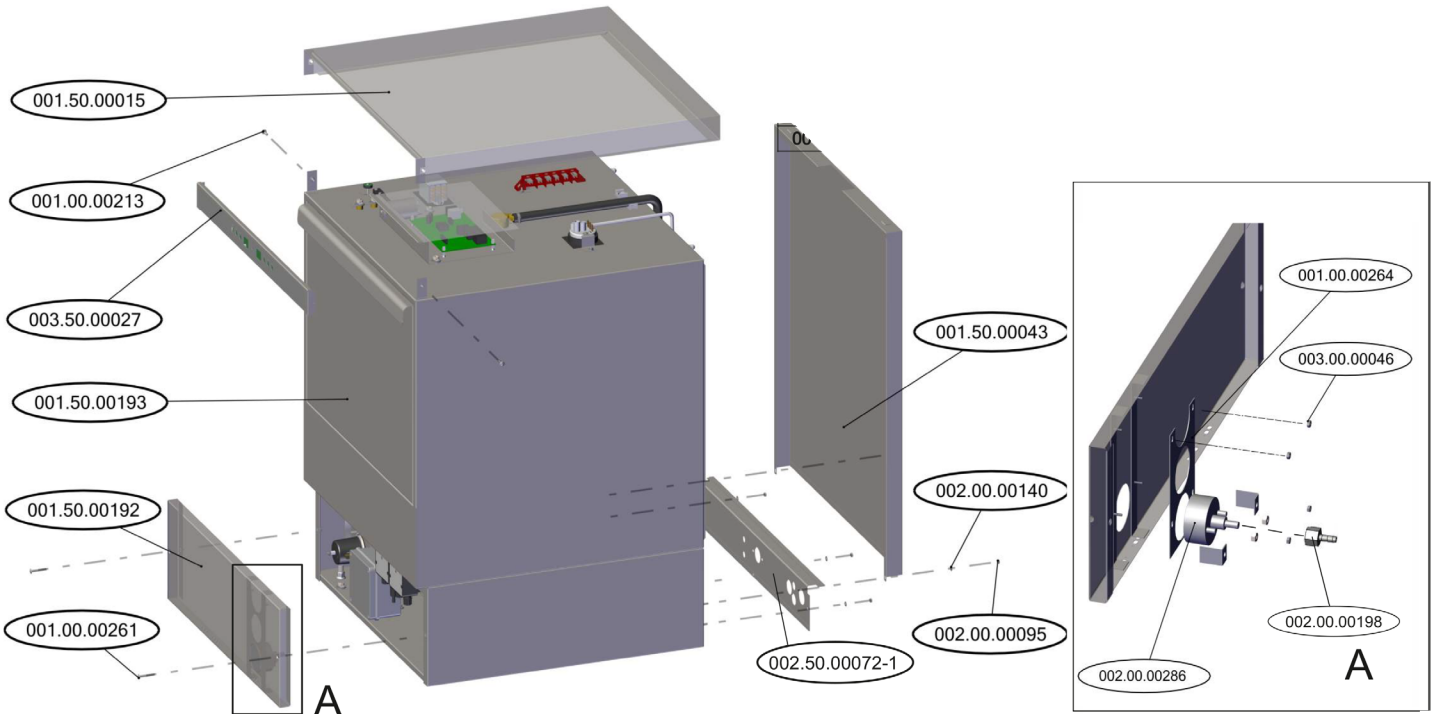

Parts Breakdown

Model CD-GR-0500 46798

Parts Breakdown

Model **CD-GR-0500** 46798

Parts Breakdown

Model CD-GR-0500 46798

Parts Breakdown

Model CD-GR-0500 46798

Parts Breakdown

Model CD-GR-0500 46798

DOOR SWITCH ELECTRICAL PART - SUPPORT

DOOR SWITCH ELECTRICAL PART - ASSEMBLY

Parts Breakdown

Model CD-GR-0500 46798

Parts Breakdown

Model CD-GR-0500 46798