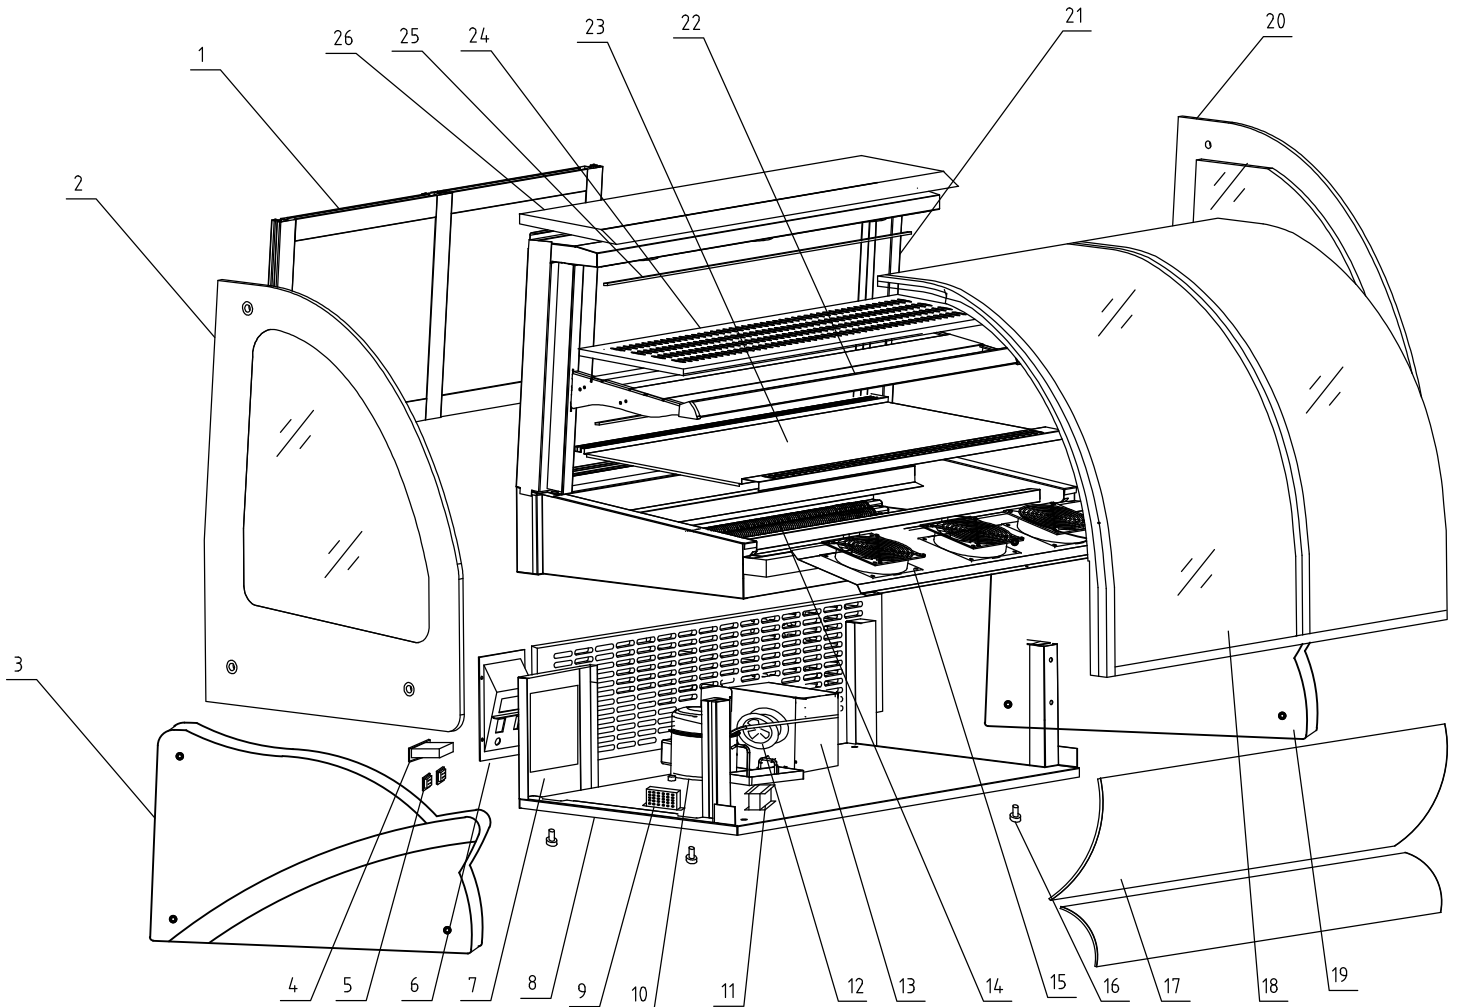

Parts Breakdown

Model RS-CN-0240-D 46806

Parts Breakdown

Model RS-CN-0240-D 46806

Item No.	Description	Position	Item No.	Description	Position	Item No.	Description	Position
AA034	Back Sliding Door for 46806	1	66973	Compressor for 46806	10	AA015	Right Panel for 46806	19
AA001	Left Glass for 46806	2	AA007	Transformer for Glass for 46806	11	AA016	Right Glass for 46806	20
AA002	Left Panel for 46806	3	AA008	Condenser Fan for 46806	12	AA039	Body for 46806	21
66967	Thermostat for Temperature for 46806	4	AA009	Condenser for 46806	13	AA040	Shelf for 46806	22
66968	Switch for 46806	5	AA036	Evaporator for 46806	14	AA041	Metal Shelf 1 for 46806	23
AA003	Control Panel for 46806	6	AA011	Evaporator Fan for 46806	15	AA042	Metal Shelf 2 for 46806	24
AA004	Panel Fixing Board for 46806	7	AA012	Adjustable Foot for 46806	16	AA043	Lamp for 46806	25
AA035	Under Frame for 46806	8	AA037	Front Panel for 46806	17	AA044	Top Panel for 46806	26
AA006	Transformer for LED for 46806	9	AA038	Front Sliding Glass for 46806	18			