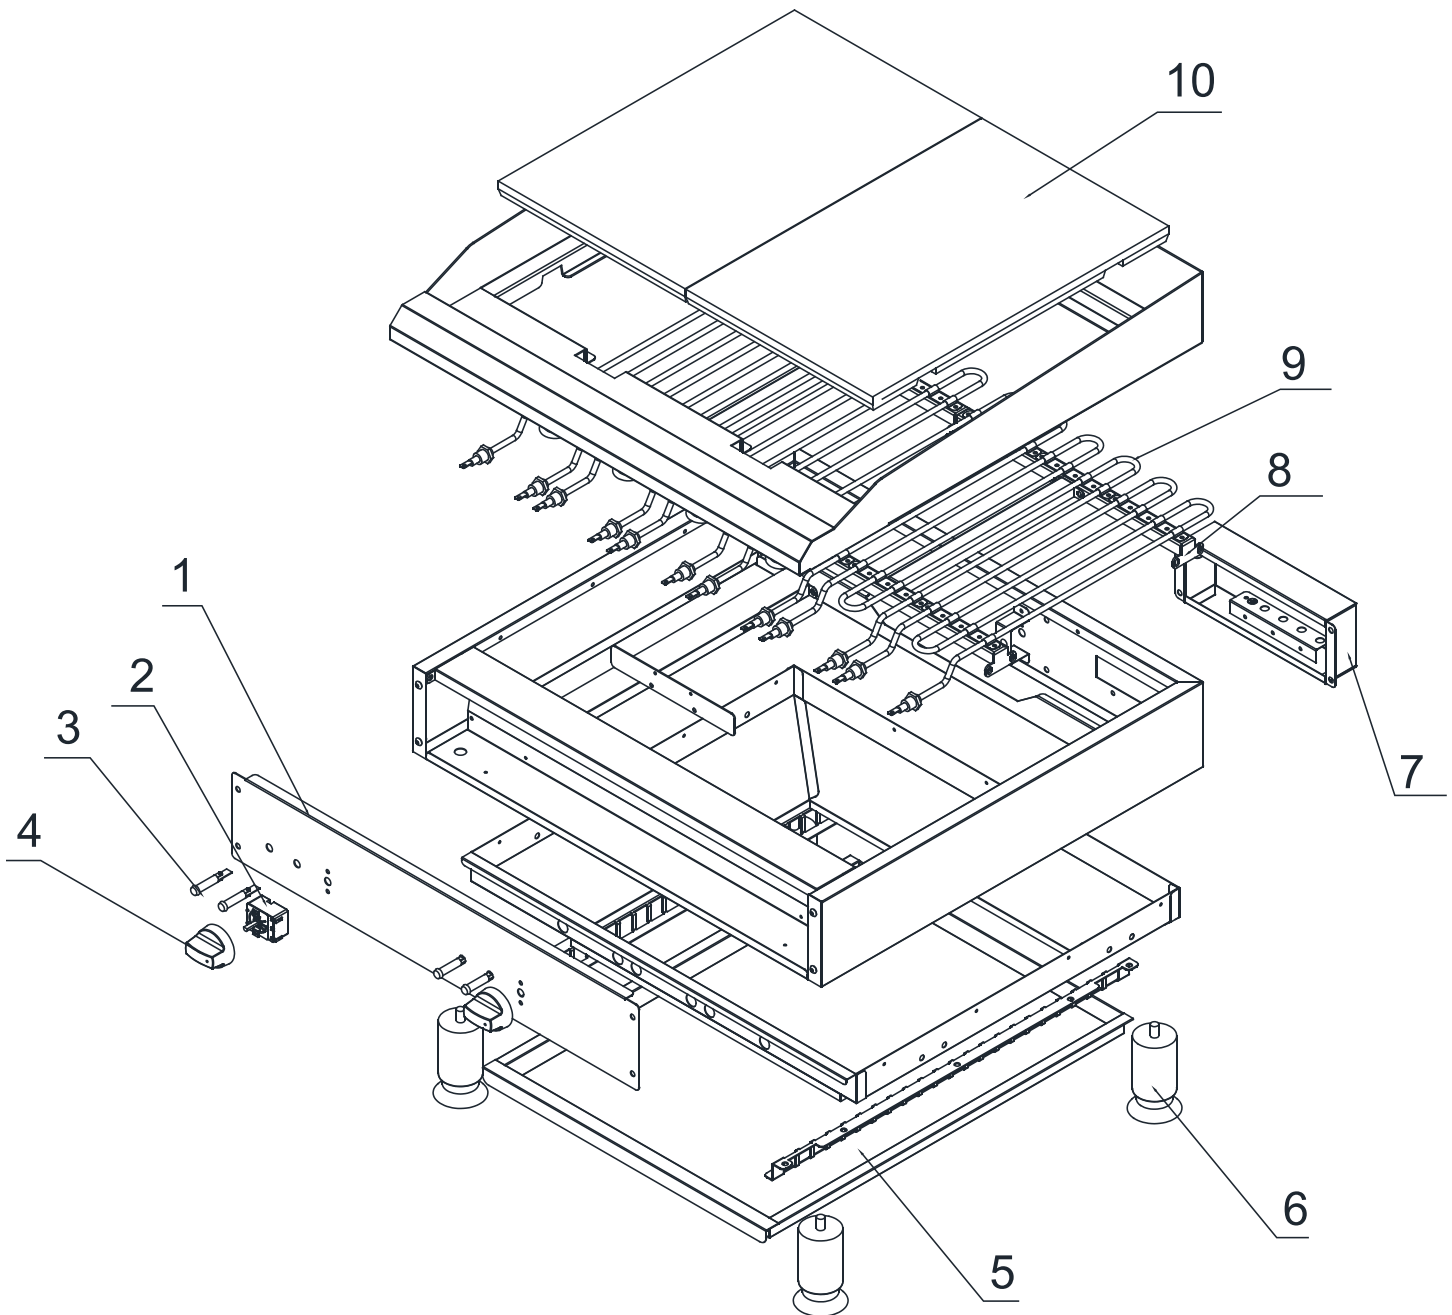

Parts Breakdown

Model **CE-CN-0610-DN** 46886

Parts Breakdown

Model CE-CN-0610-DN 46886

Item No.	Description	Position	Item No.	Description	Position	Item No.	Description	Position
AG143	Front Panel for 46886	1	AG144	Tray for 46886	5	AG139	Element for 46886	9
AG132	Thermostat for 46886	2	AG136	Feet for 46886	6	AG146	Griddle Plate Flat for 46886	10
AG133	Indicator Light for 46886	3	AG145	Power Box for 46886	7	AG147	Grill Plate Ribbed for 46886	10
AG134	Knob for 46886	4	AG138	Element Support Frame for 46886	8	AG148	Plug and Lead for 46886	11