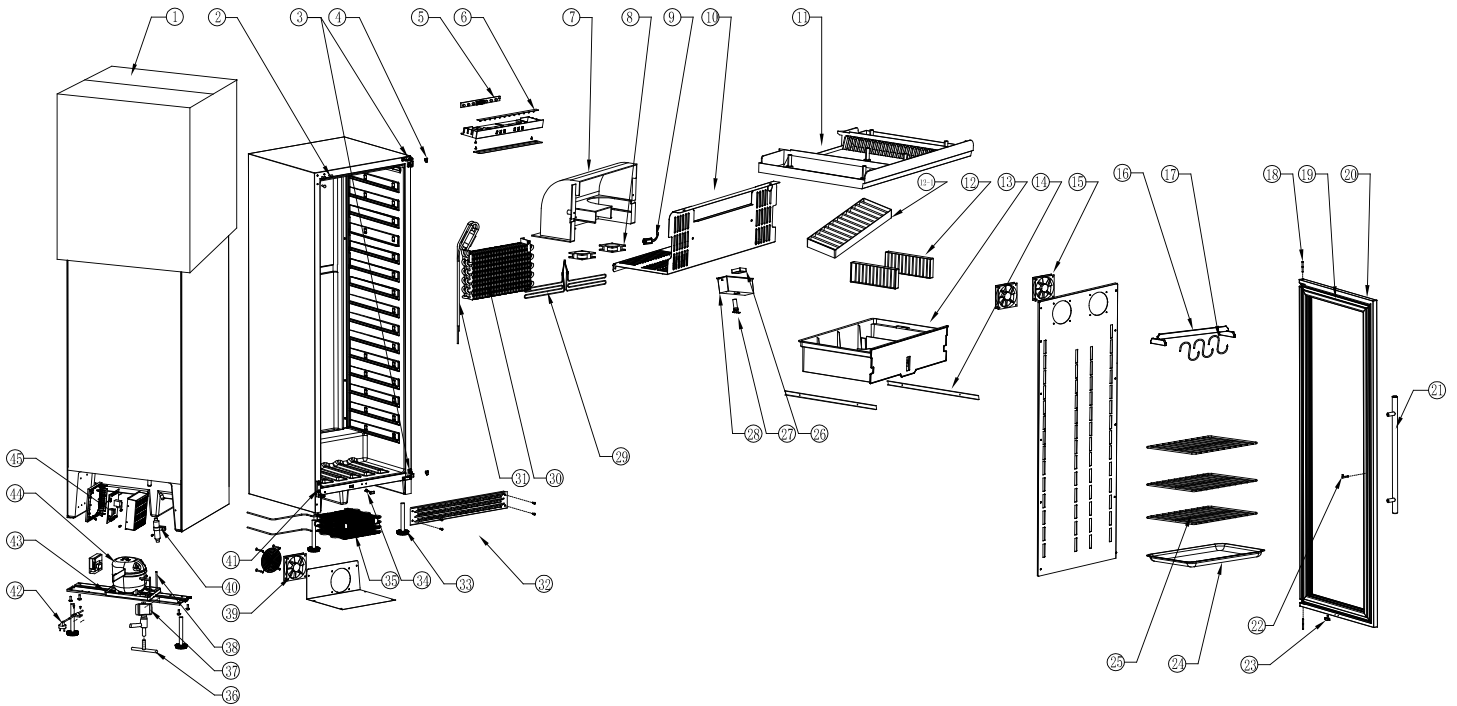

Parts Breakdown

Model DA-CN-0353 47101

Parts Breakdown

Model DA-CN-0353 47101

Item No.	Description	Position	Item No.	Description	Position	Item No.	Description	Position
AR575	Carton Box for 47101	1	AR588	Right Slide Rail for Water Box for 47101	14	AI483	Heating Strip for 47101	29
AI457	M5 Trunk-Nail for 47101	2	AR589	Cooling Fan - SAD12025B12L for 47101	15, 39	AR598	Evaporator for 47101	30
AR576	Black Door Hinge for 47101	3	AR590	Stainless Steel Hanger for 47101	16	AI485	Suction Tube for 47101	31
AR577	Black Door Hinge for 47101	3	AI467	Stainless Steel Hook for 47101	17	AI486	VI88 Kick Plate for 47101	32
AR578	Limited Rubber for 47101	4	AI468	Door Axis for 47101	18	AI488	M10 Cabinet Leg for 47101	33
AI460	White Display Board for 47101	5	AI469	SS35 Door Gasket for 47101	19	AR599	Magnetic Switch for 47101	34
AR579	White LED Light (12pcs) for 47101	6	AR591	Seamless Stainless Steel Door for 47101	20	AI491	Condenser for 47101	35
AR580	Humidification Fan Bracket for 47101	7	AI471	Stainless Steel Tubular Handle for 47101	21	AI492	T-Type 3-Way Pipe for 47101	36
AR581	Humidification Fan SAD9225B12L for 47101	8	AR592	Lock Hook for 47101	22	AI493	Solenoid Valve for 47101	37
AI480	Humidity Sensor for 47101	9	AR593	Black Square Magnet for 47101	23	AI496	Connecting Pipe for 47101	38
AR582	Humidifier Installation Bracket for 47101	10	AI475	Salt Pans for 47101	24	AI495	Dryer Filter for 47101	40
AR583	Humidifier Air Director for 47101	11	AR594	Stainless Steel Shelf for 47101	25	AR600	Door Support Device for 47101	41
AR584	Humidified Cotton (Small Size) for 47101	12	AI477	SAD5015B12L Fan Motor for 47101	26	AI499	Electrical Power Cord for 47101	42
AR585	Humidified Cotton (Big Size) for 47101	12-1	AR595	UV Light E12(XR-DV10) for 47101	27	AI500	Water Container for 47101	43
AR586	ABS Plastic Water Box for 47101	13	AR596	UV Light Installation Box for 47101	28	AI501	FMXA6C Compressor for 47101	44
AR587	Left Slide Rail for Water Box for 47101	14	AR597	UV Light Cover for 47101	28	AR601	PCB Board for 47101	45