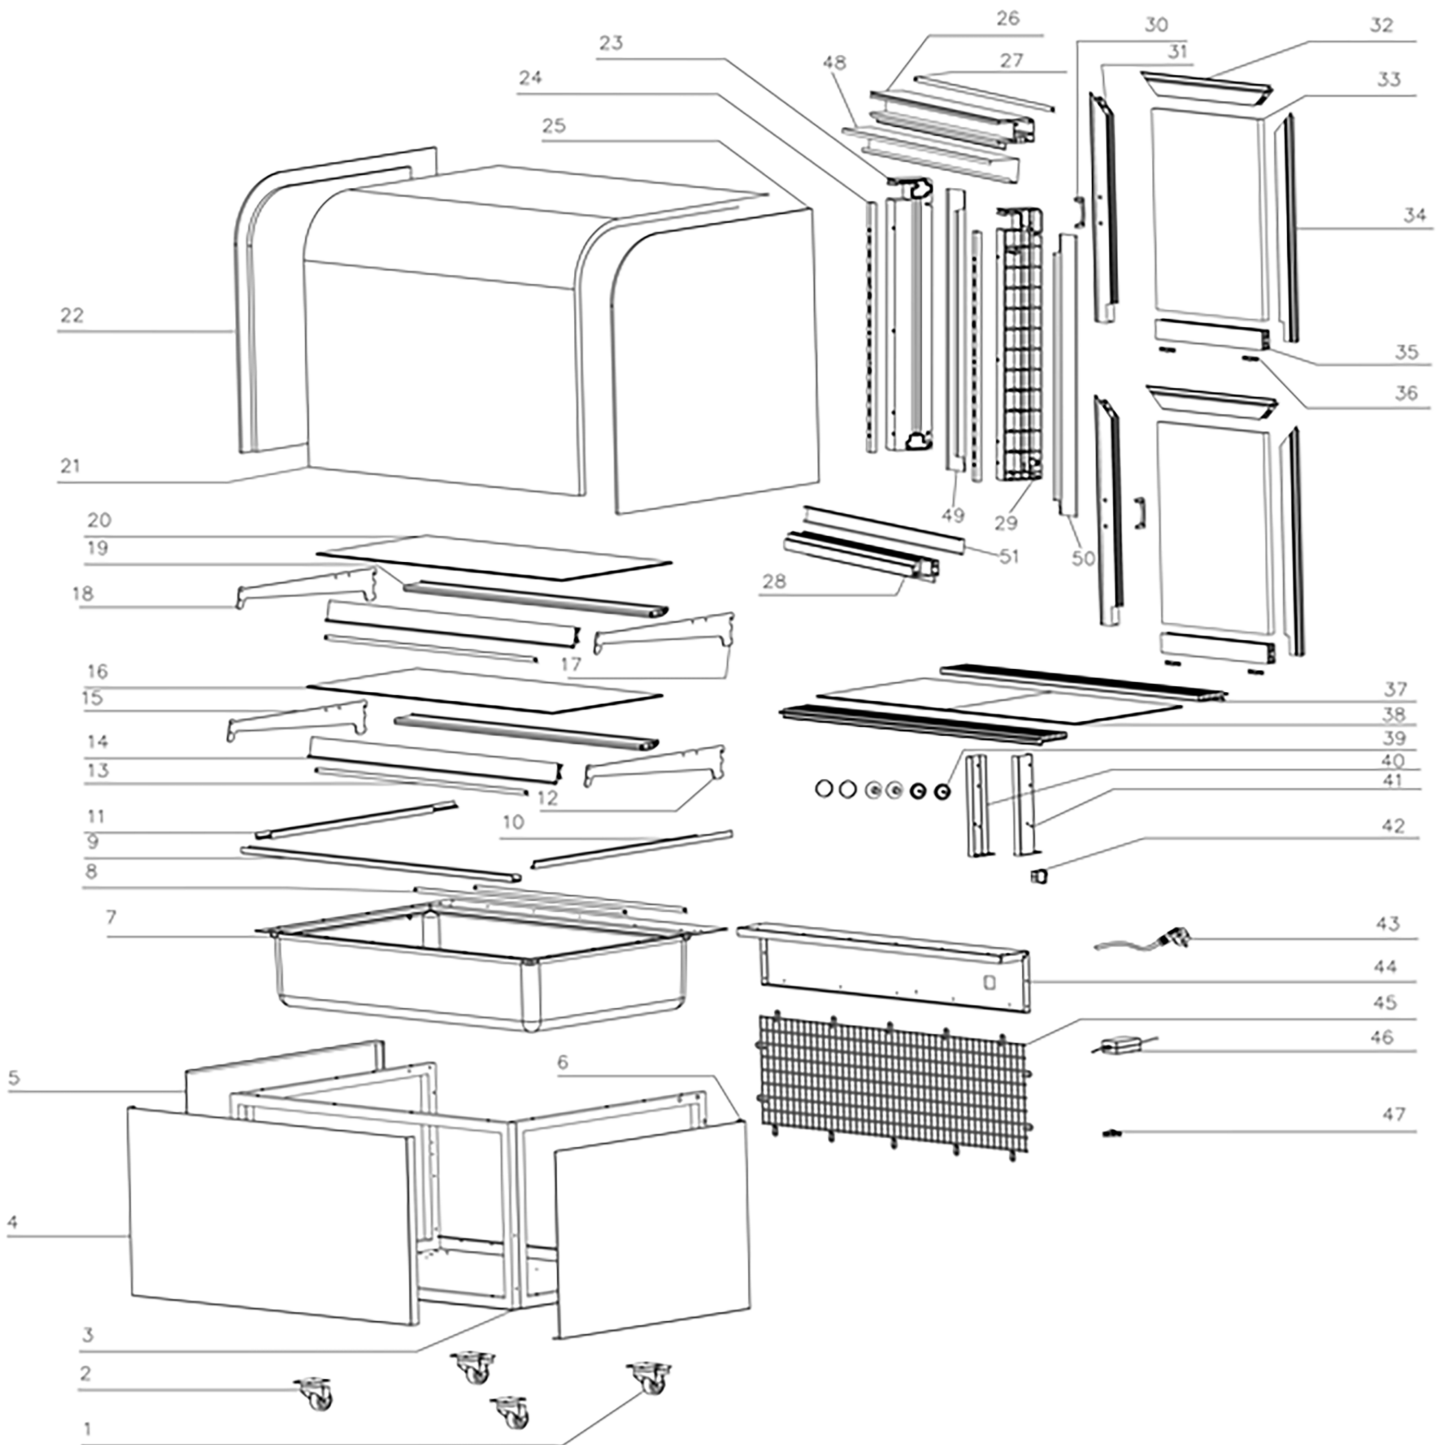

Parts Breakdown

Model DS-CN-0270 47102

Parts Breakdown

Model DS-CN-0270 47102

Item No.	Description	Position	Item No.	Description	Position	Item No.	Description	Position
71042	Rear Swivel Caster with Brake for 47102	1	41612	Shelf Bracket-Top Left for 47102	18	71071	Bottom Door Frame for 47102	35
79763	Swivel Front Castor without Brake for 47102	2	AS148	Metal Shelf Support for 47102	19	71114	Door Glide Wheel for 47102	36
68165	Base for 47102	3	AG709	Top Glass Shelf for 47102	20	68193	Air In/Outlet for 47102	37
AG707	Front Cover for 47102	4	AS149	Arc Glass for 47102	21	AD841	Bottom Glass for 47102	38
68225	Right Cover for 47102	5	71103	Left Side Glass for 47102	22	71121	Screw Cover for 47102	39
68226	Left Cover for 47102	6	71164	Left Pole Cover for 47102	23	71171	Left Pole Fixer for 47102	40
AS145	Evaporator Insulation for 47102	7	71153	Shelf Holder for 47102	24	71077	Right Pole Fixer for 47102	41
68168	Bottom LED for 47102	8	71062	Right Side Glass for 47102	25	68196	Switch for 47102	42
AS146	Front Glass Fixer for 47102	9	64746	Top Frame for 47102	26	68198	Power Cord for 47102	43
68272	Left Glass Fixer for 47102	10	68204	Top LED for 47102	27	AS150	Rear Frame for 47102	44
68271	Right Glass Fixer for 47102	11	71064	Bottom Frame for 47102	28	AM024	Back Grill for 47102	45
41966	Shelf Bracket-Bottom Right for 47102	12	71065	Right Pole for 47102	29	AG710	4 LED Driver #2 for 47102	46
68176	Middle LED for 47102	13	71110	Door Handle for 47102	30	AS151	Power Cord Fixer for 47102	47
AS147	Metal Price Tag for 47102	14	AF488	Left Doorframe for 47102	31	AF490	Top Back Frame for 47102	48
71152	Bottom Shelf Left Bracket for 47102	15	71068	Top Upper Door Frame for 47102	32	AF491	Left Back Frame for 47102	49
AG708	Bottom Glass Shelf for 47102	16	71069	Door Glass for 47102	33	AF492	Right Back Frame for 47102	50
71051	Right Top Shelf Holder for 47102	17	71113	Right Door Frame for 47102	34	AF493	Bottom Back Frame for 47102	51