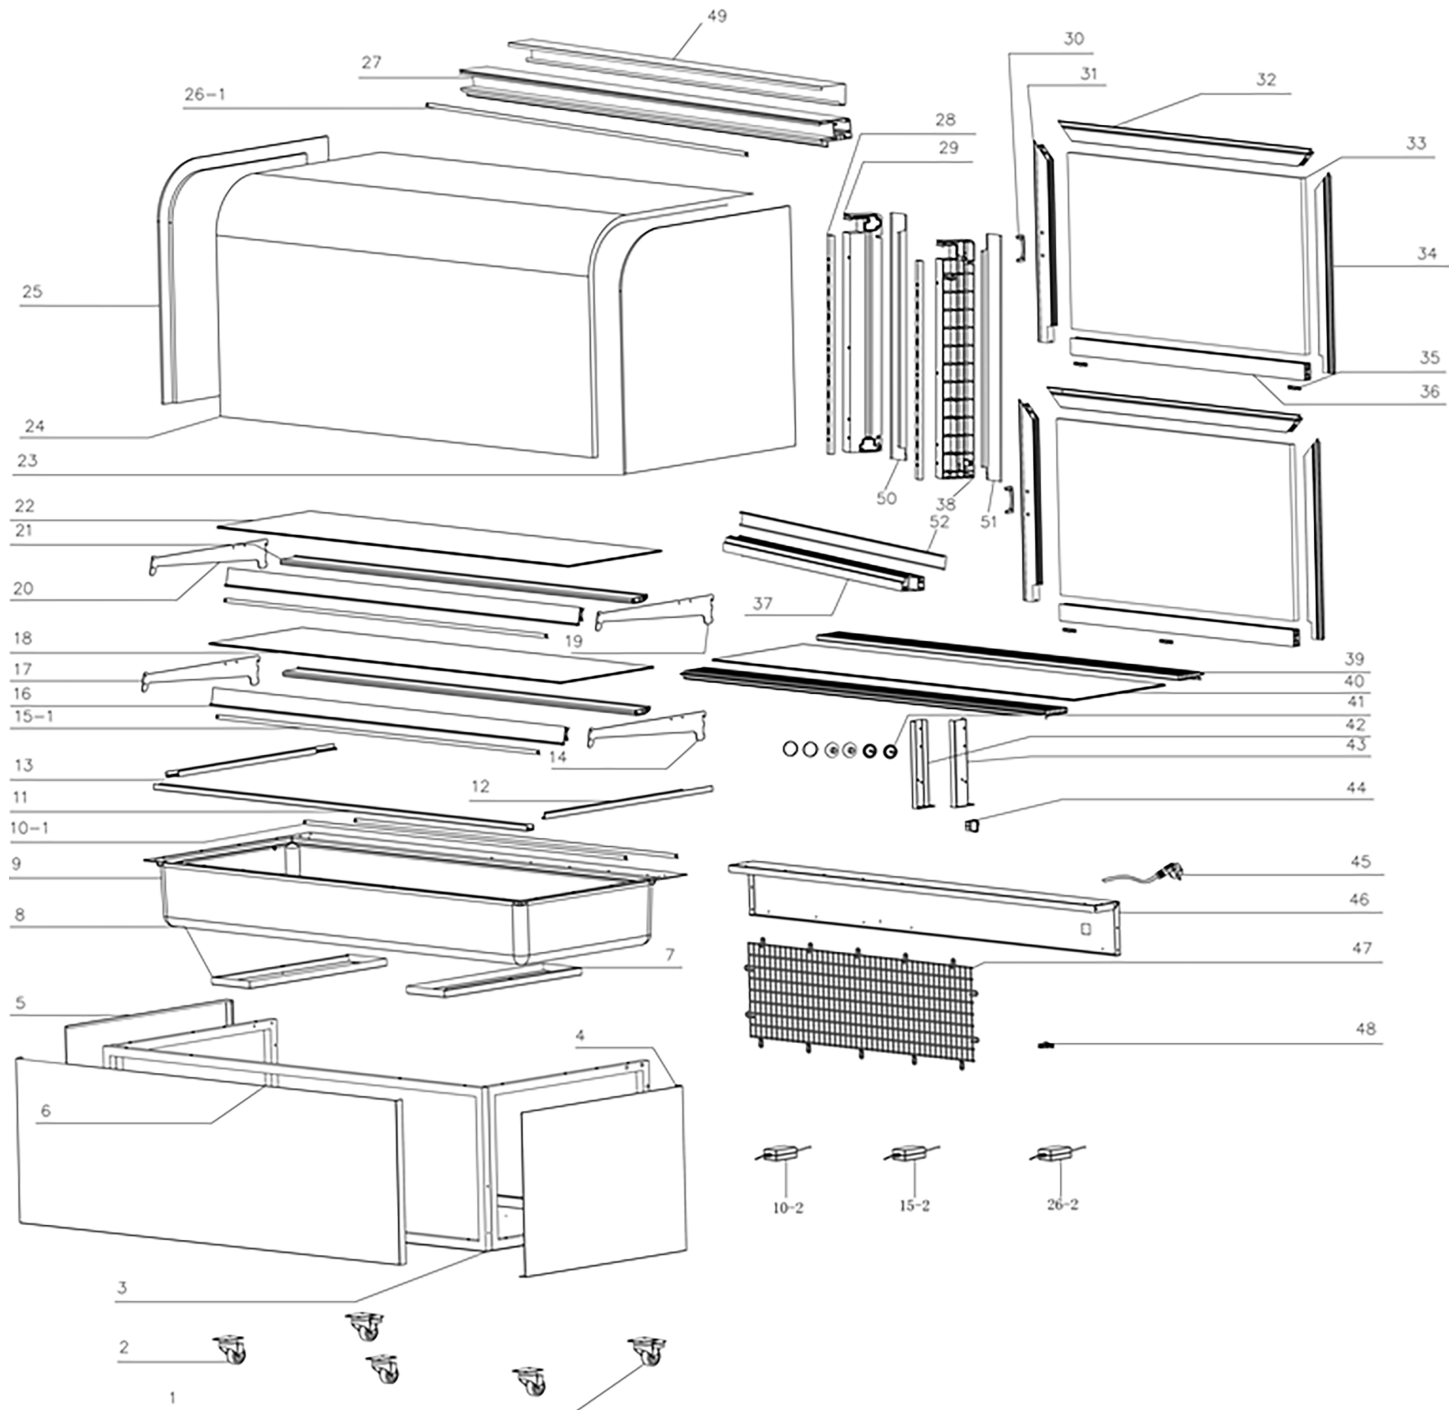

Parts Breakdown

Model DS-CN-0470 47104

Parts Breakdown

Model DS-CN-0470 47104

Item No.	Description	Position	Item No.	Description	Position	Item No.	Description	Position
71042	Rear Swivel Caster with Brake for 47104	1	AS160	Bottom Glass Shelf for 47104	18	71114	Door Glide Wheel for 47104	35
79763	Swivel Front Castor without Brake for 47104	2	71051	Right Top Shelf Holder for 47104	19	68245	Bottom Door Frame for 47104	36
68228	Base for 47104	3	41612	Shelf Bracket-Top Left for 47104	20	AG494	Bottom Frame for 47104	37
68226	Left Cover for 47104	4	AG489	Metal Shelf Support for 47104	21	71065	Right Pole for 47104	38
68225	Right Cover for 47104	5	AS161	Top Glass Shelf	22	68247	Air In/Outlet for 47104	39
AS159	Front Cover for 47104	6	71062	Right Side Glass for 47104	23	AF516	Bottom Black Glass Frame for 47104	40
68230	Left Blister Barrel Fixing Plate for 47104	7, 8	AS162	Arc Glass for 47104	24	71121	Screw Cover for 47104	41
AR619	Evaporator Frame for 47104	9	71103	Left Side Glass for 47104	25	71171	Left Pole Fixer for 47104	42
68208	Bottom LED for 47104	10-1	68242	Top LED for 47104	26-1	71077	Right Pole Fixer for 47104	43
AK203	4 LED Driver for 47104	10-2	AK209	5 LED Driver for 47104	26-2	68196	Switch for 47104	44
AG486	Front Glass Fixer for 47104	11	AG492	Top Frame for 47104	27	AK205	Power Cord for 47104	45
68272	Left Glass Fixer for 47104	12	71153	Shelf Holder for 47104	28	AS163	Rear Frame for 47104	46
68271	Right Glass Fixer for 47104	13	71164	Left Pole Cover for 47104	29	AS164	Back Grill for 47104	47
41966	Shelf Bracket-Bottom Right for 47104	14	71110	Door Handle for 47104	30	AS165	Power Cord Fixer for 47104	48
68234	Middle LED for 47104	15-1	AF488	Left Doorframe for 47104	31	AG495	Top Back Frame for 47104	49
AG710	4 LED Driver #2 for 47104	15-2	AF514	Top Door Frame for 47104	32	AF491	Left Back Frame for 47104	50
AG487	Metal Price Tags for 47104	16	68244	Door Glass for 47104	33	AF492	Right Back Frame for 47104	51
71152	Bottom Shelf Left Bracket for 47104	17	71113	Right Door Frame for 47104	34	AG496	Bottom Back Frame for 47104	52