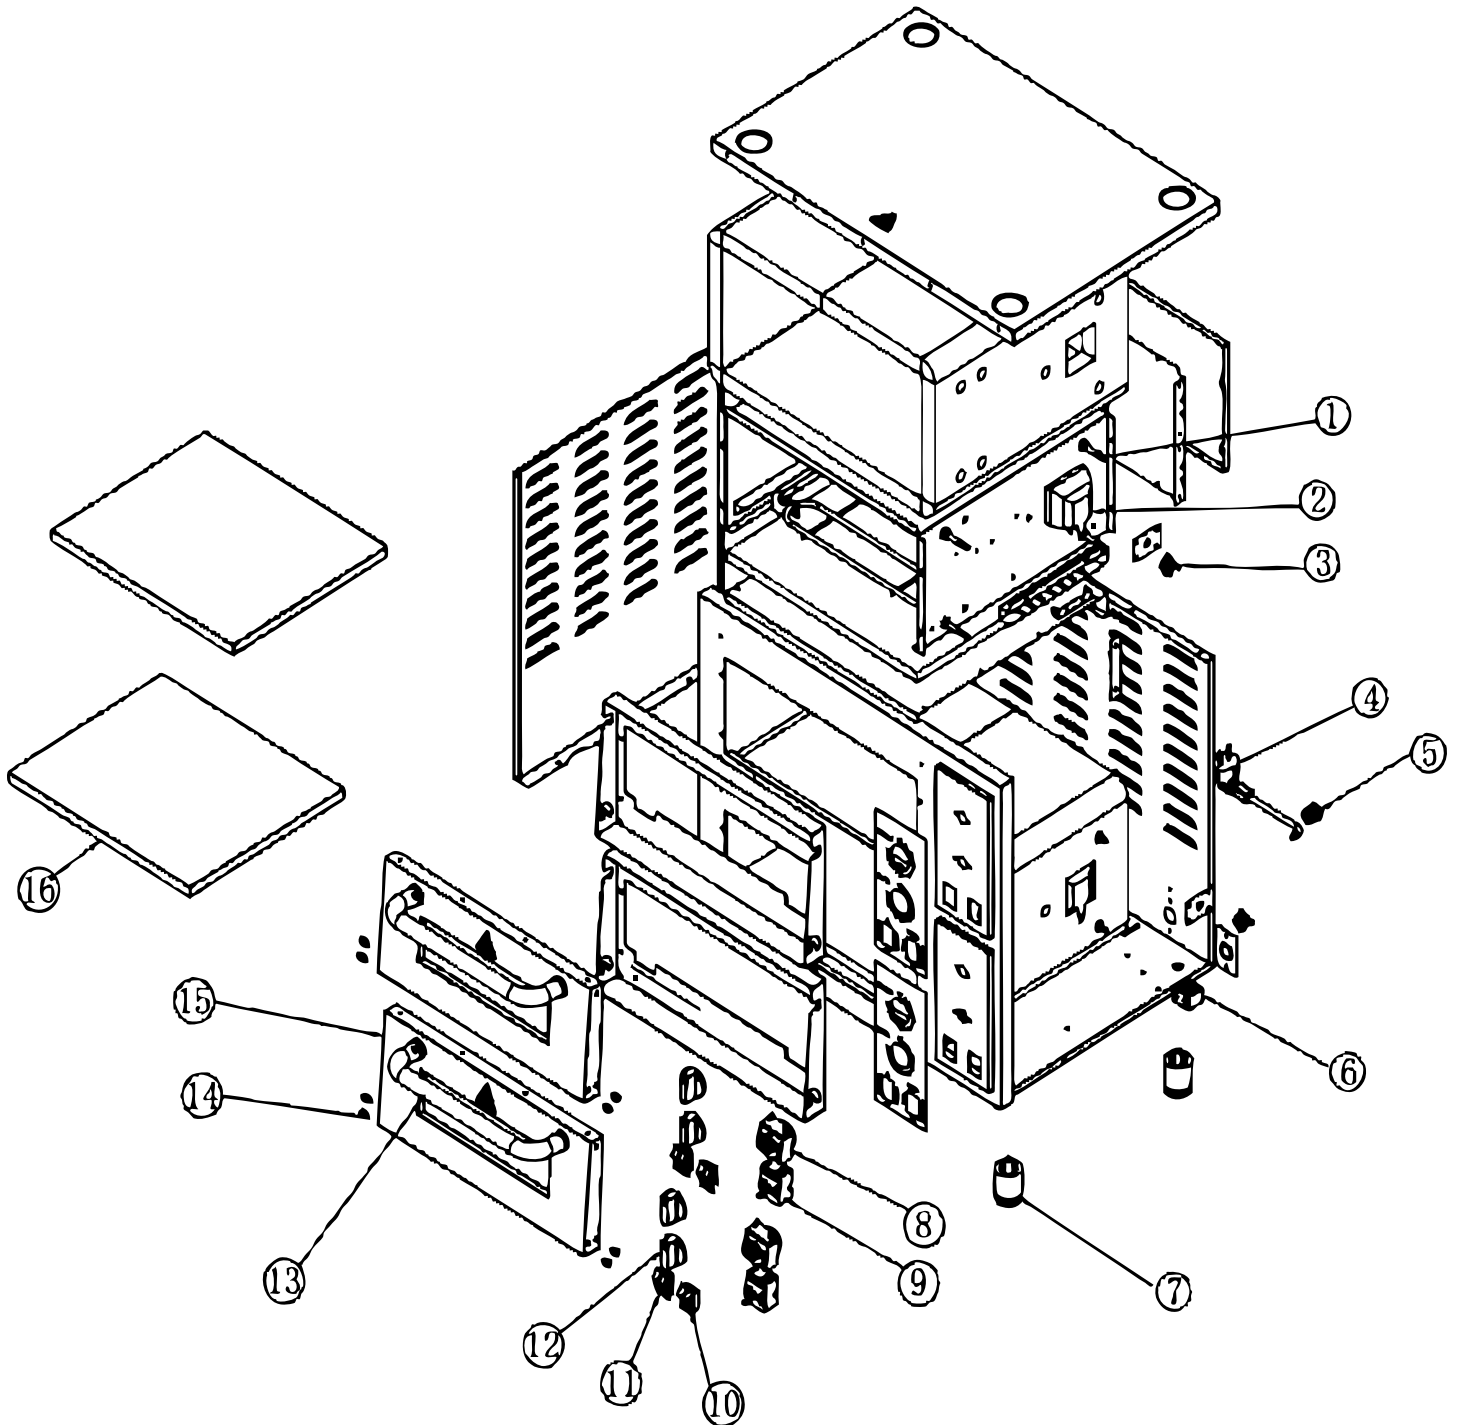

Parts Breakdown

Model CE-CN-0016HD 47150

Parts Breakdown

Model CE-CN-0016HD 47150

| Item No. | Description | Position | Item No. | Description | Position | Item No. | Description | Position |
|----------|-------------------------------|----------|----------|---------------------------------|----------|----------|-------------------------|----------|
| AN753 | Heating Element for 47150 | 1 | AN787 | Feet for 47150 | 7 | AN793 | Handle for 47150 | 13 |
| AN754 | Internal Light for 47150 | 2 | AN788 | Timer for 47150 | 8 | AN794 | Screw for 47150 | 14 |
| AN783 | Temperature Limiter for 47150 | 3 | AN789 | Thermostat for 47150 | 9 | AN795 | Door Assembly for 47150 | 15 |
| AN784 | Power Cord for 47150 | 4 | AN790 | Double Control Switch for 47150 | 10 | AN796 | Pizza Stone for 47150 | 16 |
| AN785 | Power Cord for 47150 | 5 | AN791 | Power Switch for 47150 | 11 | | | |
| AN786 | Terminal for 47150 | 6 | AN792 | Thermostat Knob for 47150 | 12 | | | |